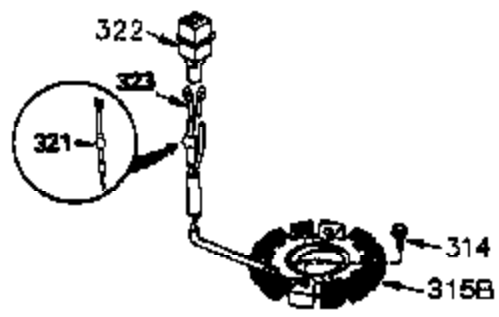

Ref #	Part Number	Qty	Description
66	650990	1	Screw, Torx T-30, 1/4-20 x 15/32"
210	27793	1	Conduit Clip
211	28942	1	Screw, 10-32 x 3/8"
277	650729	2	Screw, 5/16-18 x 3-3/16"