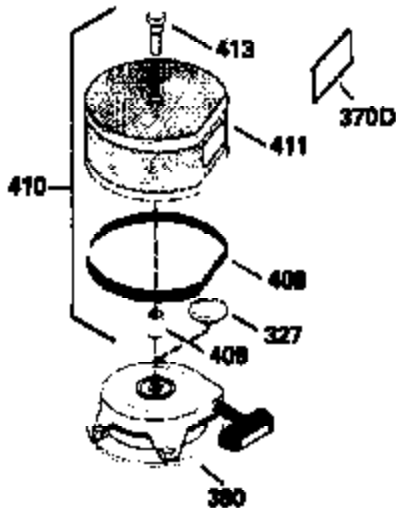

Ref #	Part Number	Qty	Description
66	650990	1	Screw, Torx T-30, 1/4-20 x 15/32"
210	27793	1	Conduit Clip
211	28942	1	Screw, 10-32 x 3/8"
277	650729	2	Screw, 5/16-18 x 3-3/16"

**MUFFLER (QUIET)
(OPTIONAL)**

**OPTIONAL SPARK
ARRESTOR**

**DEBRIS SCREEN KIT
(OPTIONAL)**

Ref #	Part Number	Qty	Description
16	32651	1	Governor Lever
19A	34043	1	Extension Spring
92	650880	1	Lock Washer
93	650881	1	Flywheel Nut
186	33860	1	Governor Link
200	33865B	1	Control Bracket
203	31342	1	Compression Spring
204	651029	1	Screw, Torx T-10, 5-40 x 7/16"
206	610973	1	Terminal
209	30200	2	Screw, 10-24 x 9/16"
210	27793	1	Conduit Clip
211	28942	1	Screw, 10-32 x 3/8"
260	33635C	1	Blower Housing
261	650788	2	Screw, 5/16-18 x 3/4"
262	29747B	2	Screw, Torx T-40, 5/16-24 x 21/32"
277	650729	2	Screw, 5/16-18 x 3-3/16"
285	35985B	1	Starter Cup
327	35392	1	Starter Plug
370G	35274	1	Oil Instruction Decal
390	590746	1	Rewind Starter