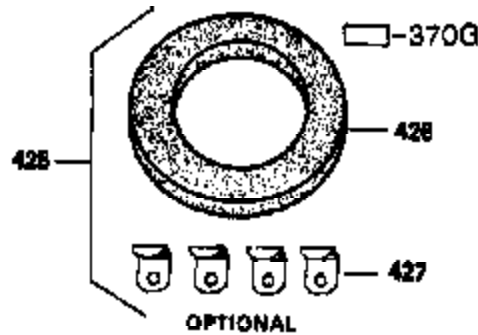

**DEBRIS SCREEN KIT
(OPTIONAL)**