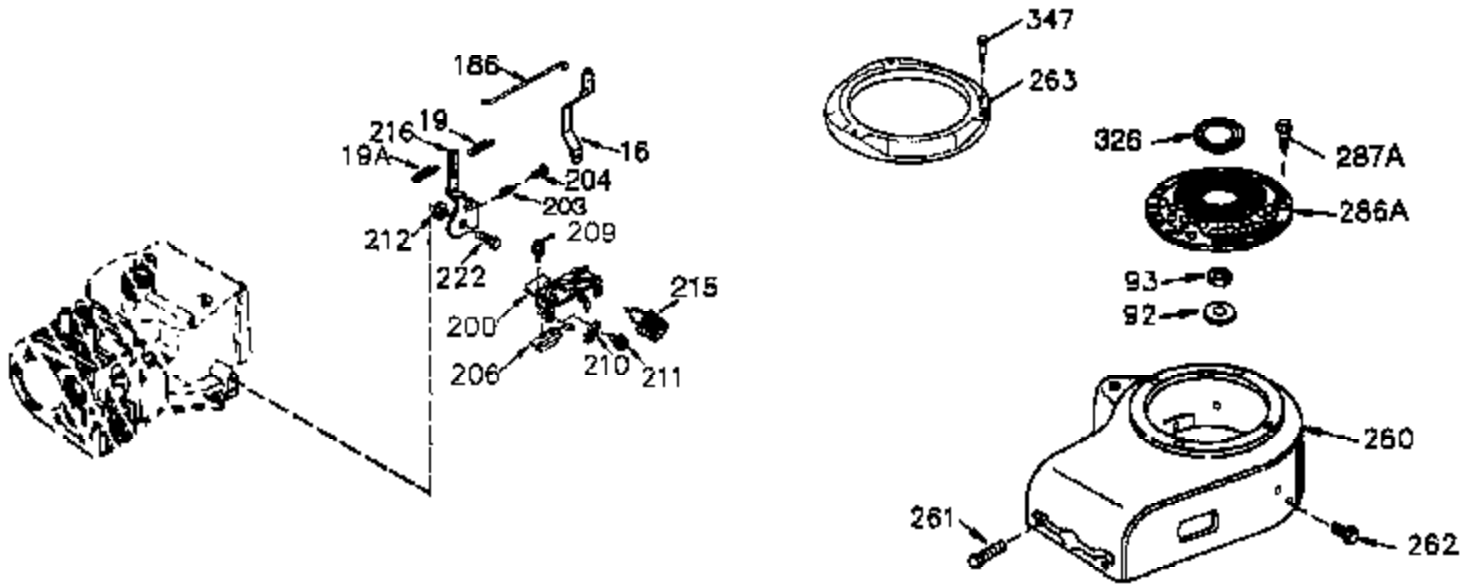

**MUFFLER (QUIET)
(OPTIONAL)**

**OPTIONAL SPARK
ARRESTOR**

**DEBRIS SCREEN KIT
(OPTIONAL)**