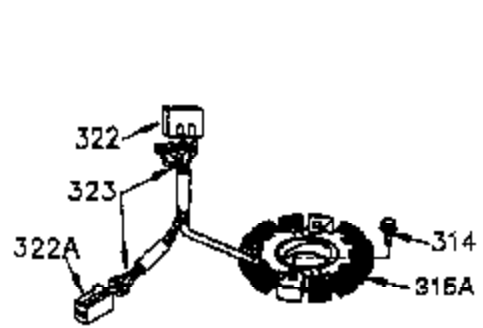

Ref #	Part Number	Qty	Description
66	650990	1	Screw, Torx T-30, 1/4-20 x 15/32"
210	27793	1	Conduit Clip
211	28942	1	Screw, 10-32 x 3/8"
277	650729	2	Screw, 5/16-18 x 3-3/16"