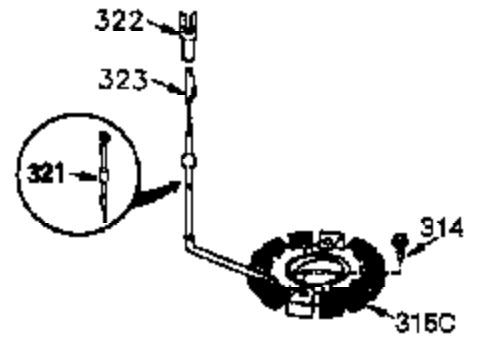

Ref #	Part Number	Qty	Description
66	650990	1	Screw, Torx T-30, 1/4-20 x 15/32"
210	27793	1	Conduit Clip
211	28942	1	Screw, 10-32 x 3/8"
277	650729	2	Screw, 5/16-18 x 3-3/16"