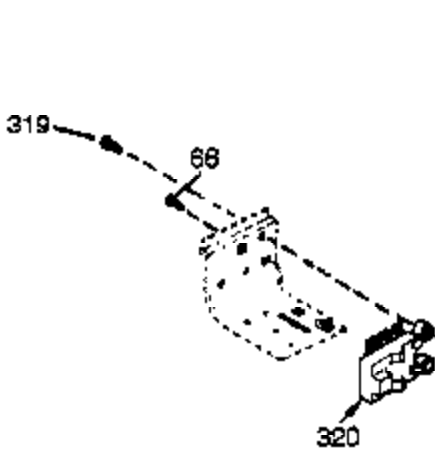

Ref #	Part Number	Qty	Description
66	650990	1	Screw, Torx T-30, 1/4-20 x 15/32"
210	27793	1	Conduit Clip
211	28942	1	Screw, 10-32 x 3/8"
277	650729	2	Screw, 5/16-18 x 3-3/16"