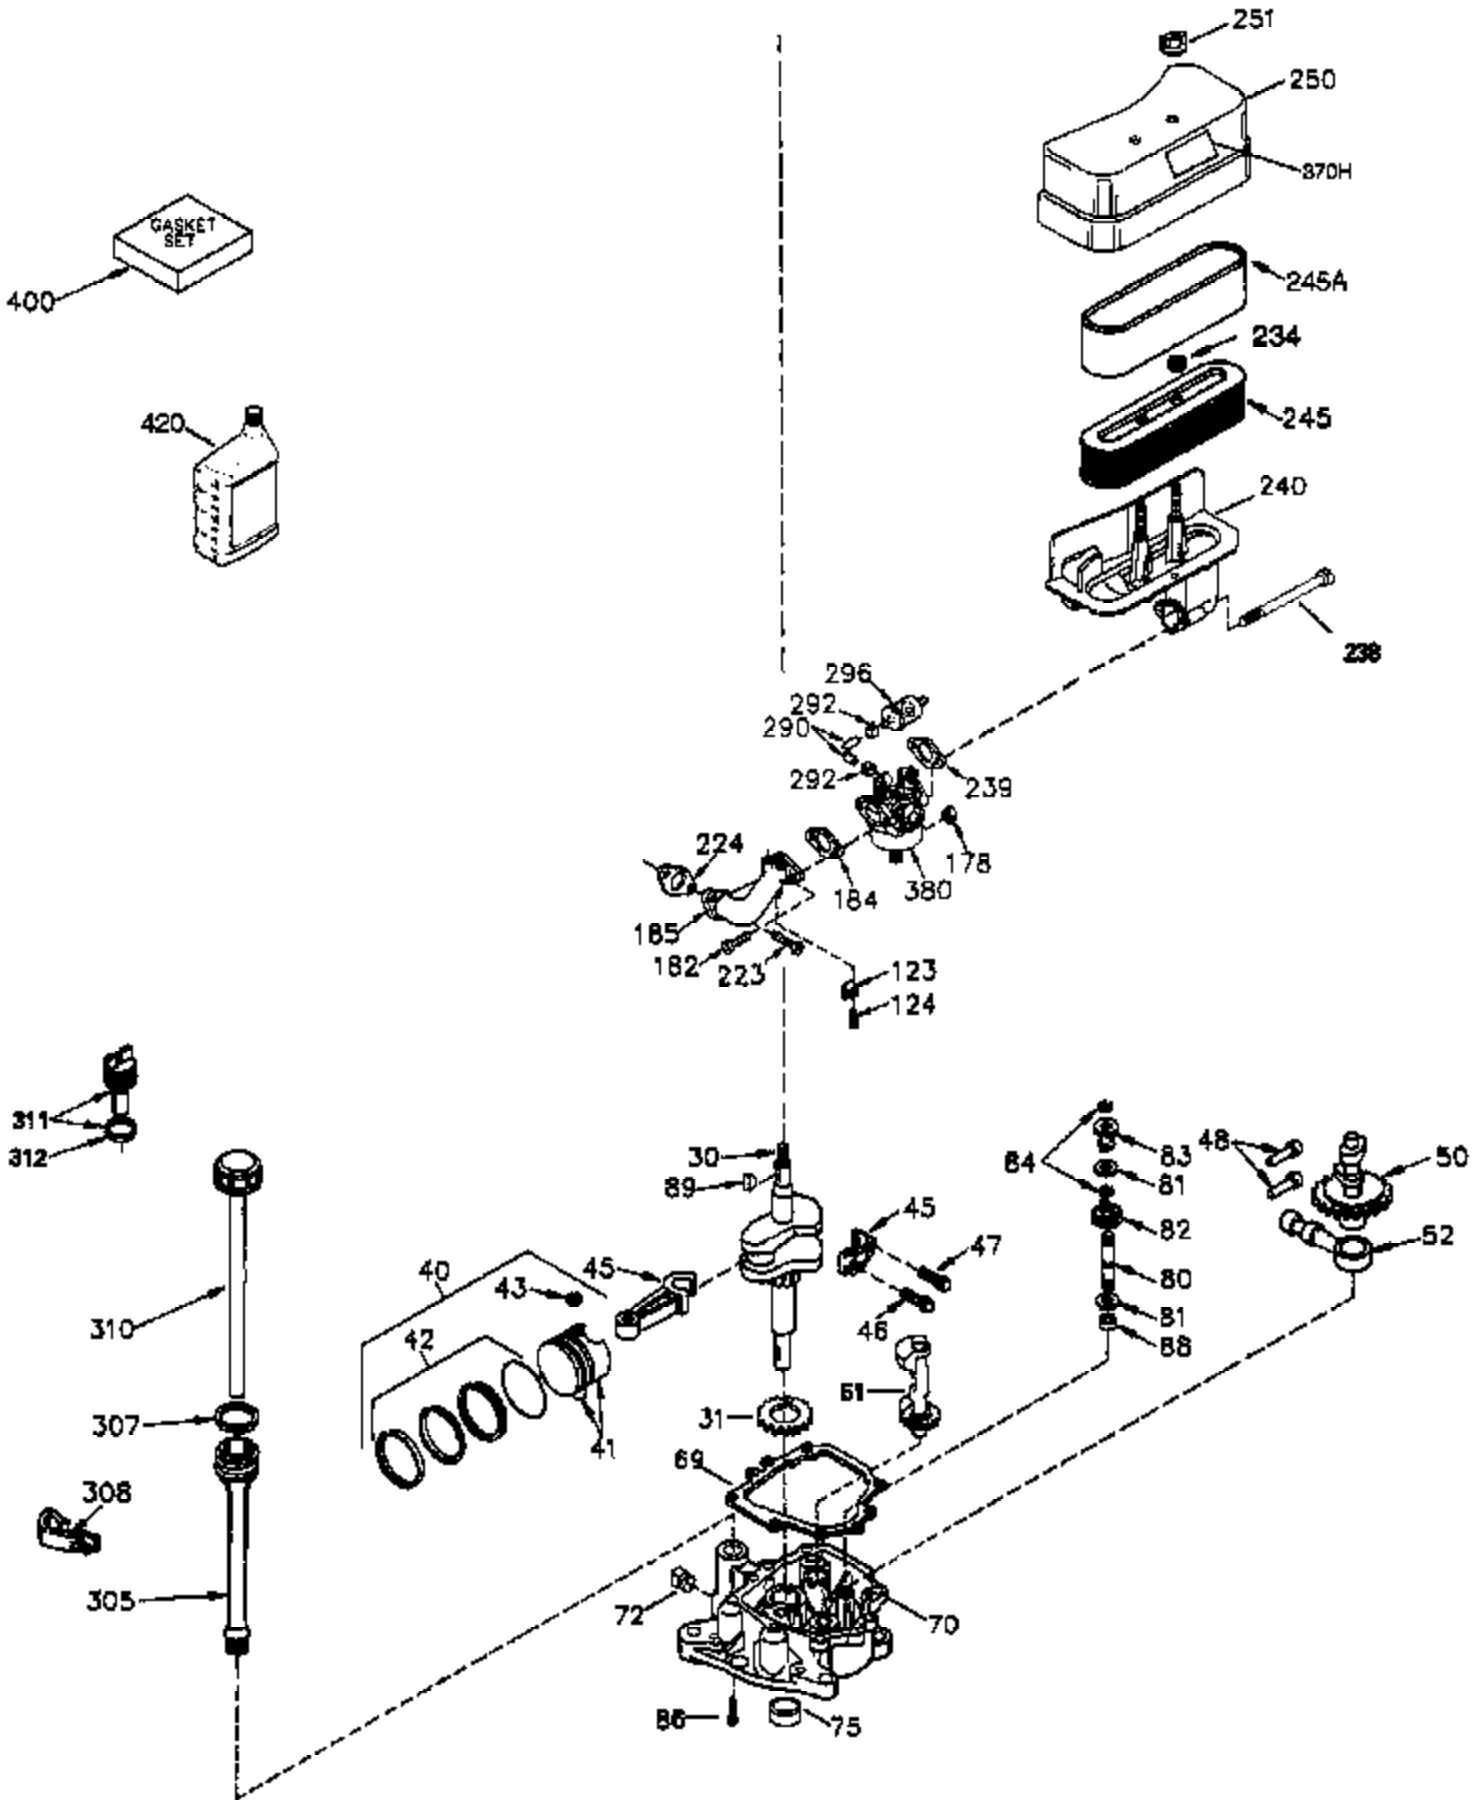

Ref #	Part Number	Qty	Description
30	35746B	1	Crankshaft
31	35327	1	Counterbalance Gear
40	40011	1	Piston, Pin & Ring Set (Std.)
40	40012	1	Piston, Pin & Ring Set (.010" OS)
41	40009	1	Piston & Pin Ass'y. (Std.) (Incl. 43)
41	40010	1	Piston & Pin Ass'y. (.010" OS) (Incl. 43)
42	40013	1	Ring Set (Std.)
42	40014	1	Ring Set (.010" OS)
43	27888	2	Piston Pin Retaining Ring
45	36897	1	Connecting Rod Ass'y. (Incl. 47)
47	651033	2	Connecting Rod Bolt
48	34034	2	Valve Lifter
50	35381	1	Camshaft Ass'y (MCR)
51	35747A	1	Counterbalance Weight
52	31356	1	Oil Pump Ass'y.
69	35317	1	* Mounting Flange Gasket
70	35711A	1	Mounting Flange (Incl. 72,75,80 & 81)
72	31927	1	Oil Drain Plug
75	35319	1	Oil Seal
80	35783	1	Governor Shaft
81	30590A	2	Washer
82	35378	1	Governor Gear Ass'y. (Incl. 81)
83	30588A	1	Governor Spool
84	29193	2	Retaining Ring
86	650833	7	Screw, 1/4-20 x 1-3/16"
88	31707A	1	Spacer (Incl. 81)
89	32589	1	Flywheel Key
123	33261	1	Intake Pipe Brace
124	651031	3	Screw, 1/4-20 x 9/16"
178	29752	2	Nut & Lock Washer, 1/4-28
182	30088A	2	Screw, 1/4-28 x 1"
184	33263	1	Carburetor To Intake Pipe Gasket
185	34926	1	Intake Pipe
223	650378	2	Screw, Torx T-30, 5/16-18 x 1-1/8"
224	27915A	1	* Intake Pipe Gasket
234	650825	2	Nut & Lock Washer, 1/4-20
238	650834	2	Screw, 10-32 x 1-17/32"
239	33629	1	* Air Cleaner Gasket
240	35538B	1	Air Cleaner Body (Incl. 239)
245	35403	1	Air Cleaner Filter (Incl. 324)
245A	35404	1	Air Cleaner Filter
250	35961	1	Air Cleaner Cover
251	650886	2	Wing Nut, 1/4-20
290	30705	1	Fuel Line
292	26460	2	Fuel Line Clamp
305	35574	1	Oil Fill Tube
307	35499	1	"O" Ring
308	35437	1	Fill Tube Clip
310	35576	1	Dipstick
380	640126	1	Carburetor (Incl. 184)
400	36450A		* Gasket Set (Incl. items marked PK in notes) Incl. part #'s 27272A (1), 27896A (2), 27915A (1), 29673 (1), 33263 (1), 33629 (1), 34698A (1), 35262A (1), 36448 (1)
420	730225	1	SAE 30 4-Cycle Engine Oil (1 Quart)