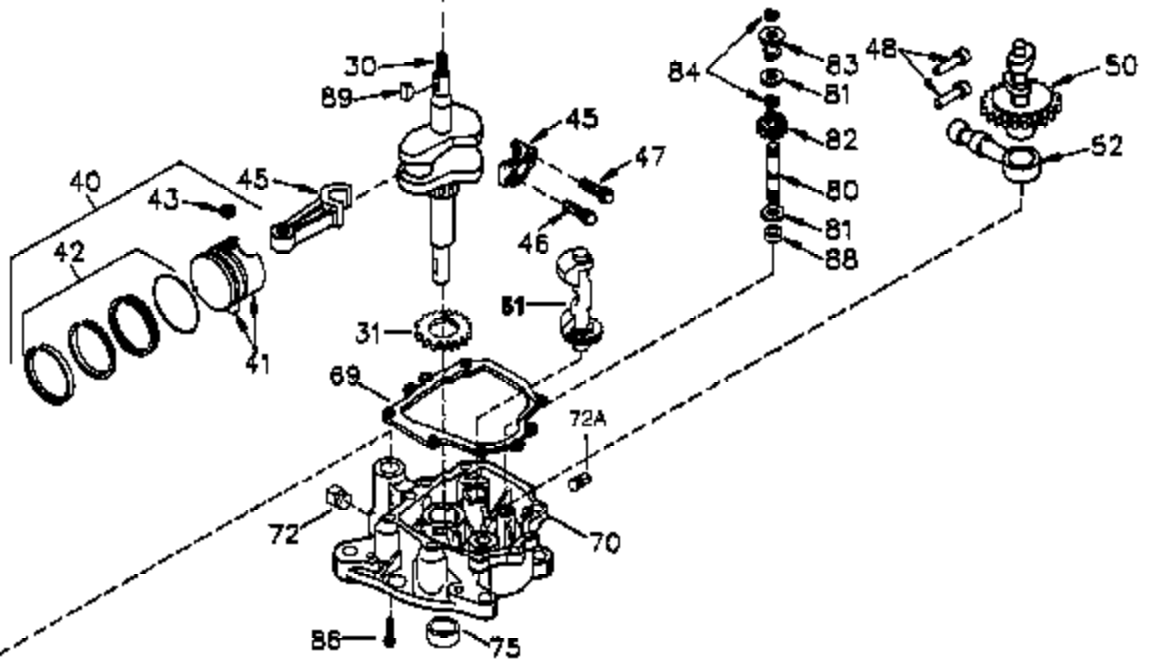

CONTINUED FROM PAGE 2

Ref #	Part Number	Qty	Description
30	35746B	1	Crankshaft
31	35327	1	Counterbalance Gear
40	40011	1	Piston, Pin & Ring Set (Std.)
40	40012	1	Piston, Pin & Ring Set (.010" OS)
41	40009	1	Piston & Pin Ass'y. (Std.) (Incl. 43)
41	40010	1	Piston & Pin Ass'y. (.010" OS) (Incl. 43)
42	40013	1	Ring Set (Std.)
42	40014	1	Ring Set (.010" OS)
43	27888	2	Piston Pin Retaining Ring
45	36897	1	Connecting Rod Ass'y. (Incl. 47)
47	651033	2	Connecting Rod Bolt
48	34034	2	Valve Lifter
50	35381	1	Camshaft Ass'y (MCR)
51	35747A	1	Counterbalance Weight
52	31356	1	Oil Pump Ass'y.
69	35317	1	* Mounting Flange Gasket
70	35711A	1	Mounting Flange (Incl. 72,75,80 & 81)
72	31927	1	Oil Drain Plug
75	35319	1	Oil Seal
80	35783	1	Governor Shaft
81	30590A	2	Washer
82	35378	1	Governor Gear Ass'y. (Incl. 81)
83	30588A	1	Governor Spool
84	29193	2	Retaining Ring
86	650833	7	Screw, 1/4-20 x 1-3/16"
88	31707A	1	Spacer (Incl. 81)
89	32589	1	Flywheel Key
123	33261	1	Intake Pipe Brace
124	651031	3	Screw, 1/4-20 x 9/16"
178	29752	2	Nut & Lock Washer, 1/4-28
182	30088A	2	Screw, 1/4-28 x 1"
184	33263	1	Carburetor To Intake Pipe Gasket
185	34926	1	Intake Pipe
223	650378	2	Screw, Torx T-30, 5/16-18 x 1-1/8"
224	27915A	1	* Intake Pipe Gasket
234	650825	2	Nut & Lock Washer, 1/4-20
238	650834	2	Screw, 10-32 x 1-17/32"
239	33629	1	* Air Cleaner Gasket
240	35538B	1	Air Cleaner Body (Incl. 239)
245	35403	1	Air Cleaner Filter (Incl. 234)
245A	35404	1	Air Cleaner Filter
250	35961	1	Air Cleaner Cover
251	650886	2	Wing Nut, 1/4-20
292	26460	2	Fuel Line Clamp
305	35574	1	Oil Fill Tube
307	35499	1	"O" Ring
308	35437	1	Fill Tube Clip
310	35576	1	Dipstick
380	640126	1	Carburetor (Incl. 184)
400	36450A		* Gasket Set (Incl. items marked PK in notes) Incl. part #'s 27272A (1), 27896A (2), 27915A (1), 29673 (1), 33263 (1), 33629 (1), 34698A (1), 35262A (1), 36448 (1)
900	0		Replacement engine None.
900	0	1	Rep. short block 752314, order from 71-999.