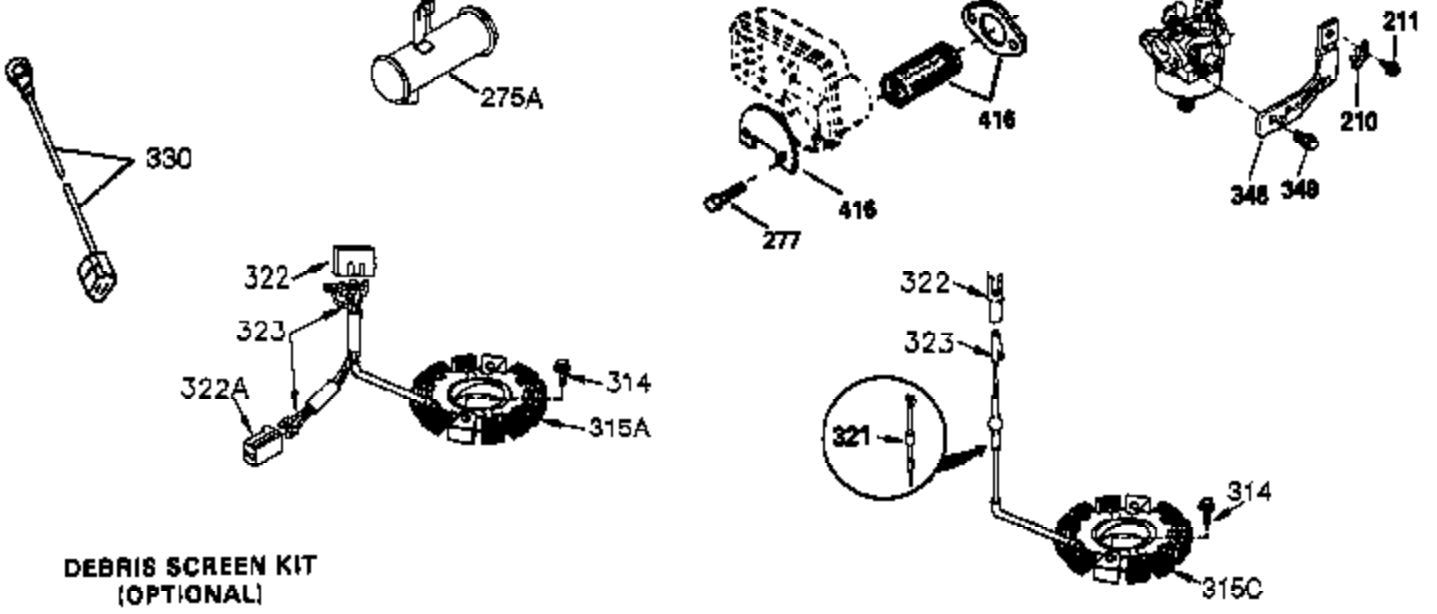

**OPTIONAL SPARK
ARRESTOR**