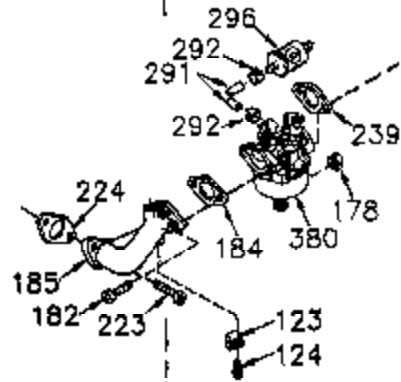

CONTINUED FROM PAGE 2

Ref #	Part Number	Qty	Description
30	35746B	1	Crankshaft
31	35327	1	Counterbalance Gear
40	40011	1	Piston, Pin & Ring Set (Std.)
40	40012	1	Piston, Pin & Ring Set (.010" OS)
41	40009	1	Piston & Pin Ass'y. (Std.) (Incl. 43)
41	40010	1	Piston & Pin Ass'y. (.010" OS) (Incl. 43)
42	40013	1	Ring Set (Std.)
42	40014	1	Ring Set (.010" OS)
43	27888	2	Piston Pin Retaining Ring
45	36897	1	Connecting Rod Ass'y. (Incl. 47)
47	651033	2	Connecting Rod Bolt
48	34034	2	Valve Lifter
50	35381	1	Camshaft Ass'y (MCR)
51	35747A	1	Counterbalance Weight
52	31356	1	Oil Pump Ass'y.
69	35317	1	* Mounting Flange Gasket
70	35711A	1	Mounting Flange (Incl. 72,75,80 & 81)
72	31927	1	Oil Drain Plug
75	35319	1	Oil Seal
80	35783	1	Governor Shaft
81	30590A	2	Washer
82	35378	1	Governor Gear Ass'y. (Incl. 81)
83	30588A	1	Governor Spool
84	29193	2	Retaining Ring
86	650833	7	Screw, 1/4-20 x 1-3/16"
88	31707A	1	Spacer (Incl. 81)
89	32589	1	Flywheel Key
123	33261	1	Intake Pipe Brace
124	651031	3	Screw, 1/4-20 x 9/16"
178	29752	2	Nut & Lock Washer, 1/4-28
182	30088A	2	Screw, 1/4-28 x 1"
184	33263	1	Carburetor To Intake Pipe Gasket
185	34926	1	Intake Pipe
223	650378	2	Screw, Torx T-30, 5/16-18 x 1-1/8"
224	27915A	1	* Intake Pipe Gasket
234	650825	2	Nut & Lock Washer, 1/4-20
238	650834	2	Screw, 10-32 x 1-17/32"
239	33629	1	* Air Cleaner Gasket
240	35538B	1	Air Cleaner Body (Incl. 239)
245	35403	1	Air Cleaner Filter (Incl. 234)
245A	35404	1	Air Cleaner Filter
250	35961	1	Air Cleaner Cover
251	650886	2	Wing Nut, 1/4-20
292	26460	2	Fuel Line Clamp
305	35574	1	Oil Fill Tube
307	35499	1	"O" Ring
308	35437	1	Fill Tube Clip
310	35576	1	Dipstick
380	640126	1	Carburetor (Incl. 184)
400	36450A		* Gasket Set (Incl. items marked PK in notes) Incl. part #'s 27272A (1), 27896A (2), 27915A (1), 29673 (1), 33263 (1), 33629 (1), 34698A (1), 35262A (1), 36448 (1)
900	0		Replacement engine None.
900	0	1	Rep. short block 752314, order from 71-999.