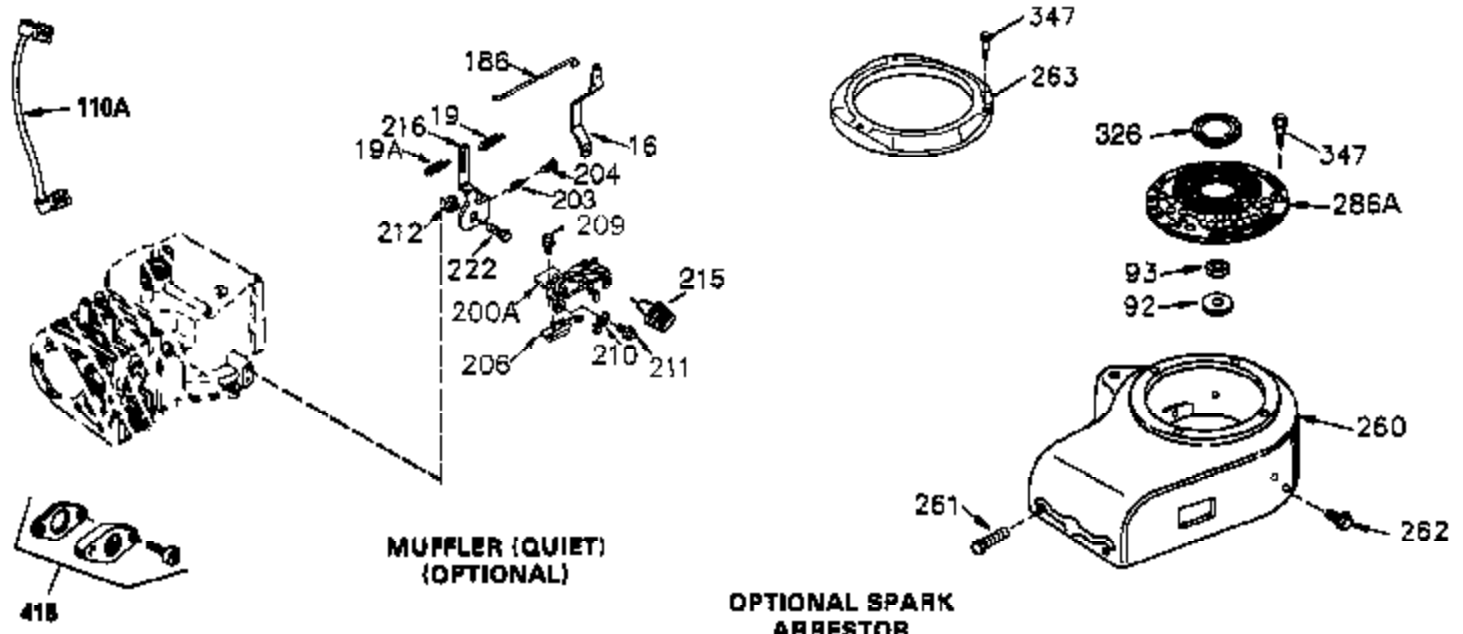

**OPTIONAL SPARK
ARRESTOR**

**MUFFLER (QUIET)
(OPTIONAL)**