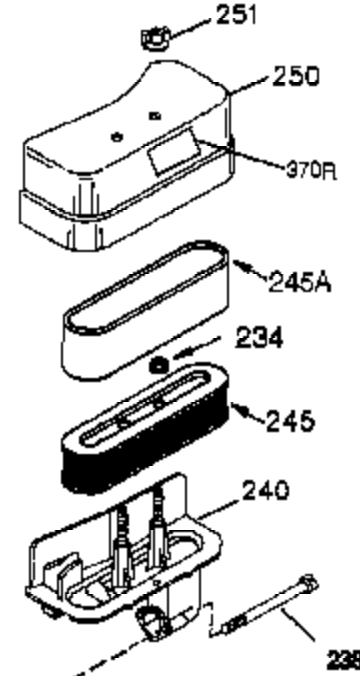

CONTINUED FROM PAGE 2

Ref #	Part Number	Qty	Description
30	35746B	1	Crankshaft
31	35327	1	Counterbalance Gear
40	40011	1	Piston, Pin & Ring Set (Std.)
40	40012	1	Piston, Pin & Ring Set (.010" OS)
41	40009	1	Piston & Pin Ass'y. (Std.) (Incl. 43)
41	40010	1	Piston & Pin Ass'y. (.010" OS) (Incl. 43)
42	40013	1	Ring Set (Std.)
42	40014	1	Ring Set (.010" OS)
43	27888	2	Piston Pin Retaining Ring
45	36897	1	Connecting Rod Ass'y. (Incl. 47)
47	651033	2	Connecting Rod Bolt
48	34034	2	Valve Lifter
50	35381	1	Camshaft Ass'y (MCR)
51	35747A	1	Counterbalance Weight
52	31356	1	Oil Pump Ass'y.
69	35317	1	* Mounting Flange Gasket
70	35711A	1	Mounting Flange (Incl. 72,75,80 & 81)
72	31927	1	Oil Drain Plug
75	35319	1	Oil Seal
80	35783	1	Governor Shaft
81	30590A	2	Washer
82	35378	1	Governor Gear Ass'y. (Incl. 81)
83	30588A	1	Governor Spool
84	29193	2	Retaining Ring
86	650833	7	Screw, 1/4-20 x 1-3/16"
88	31707A	1	Spacer (Incl. 81)
89	32589	1	Flywheel Key
123	33261	1	Intake Pipe Brace
124	651031	3	Screw, 1/4-20 x 9/16"
178	29752	2	Nut & Lock Washer, 1/4-28
182	30088A	2	Screw, 1/4-28 x 1"
184	33263	1	Carburetor To Intake Pipe Gasket
185	34926	1	Intake Pipe
223	650378	2	Screw, Torx T-30, 5/16-18 x 1-1/8"
224	27915A	1	* Intake Pipe Gasket
234	650825	2	Nut & Lock Washer, 1/4-20
238	650834	2	Screw, 10-32 x 1-17/32"
239	33629	1	* Air Cleaner Gasket
240	35538B	1	Air Cleaner Body (Incl. 239)
245	35403	1	Air Cleaner Filter (Incl. 234)
245A	35404	1	Air Cleaner Filter
250	35961	1	Air Cleaner Cover
251	650886	2	Wing Nut, 1/4-20
292	26460	2	Fuel Line Clamp
305	35574	1	Oil Fill Tube
307	35499	1	"O" Ring
308	35437	1	Fill Tube Clip
310	35576	1	Dipstick
380	640126	1	Carburetor (Incl. 184)
400	36450A		* Gasket Set (Incl. items marked PK in notes) Incl. part #'s 27272A (1), 27896A (2), 27915A (1), 29673 (1), 33263 (1), 33629 (1), 34698A (1), 35262A (1), 36448 (1)
900	0		Replacement engine None.
900	0	1	Rep. short block 752314, order from 71-999.