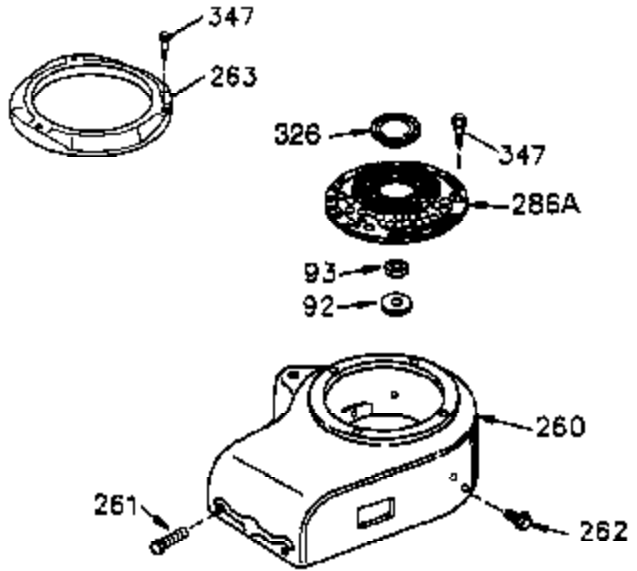

**OPTIONAL SPARK
ARRESTOR**