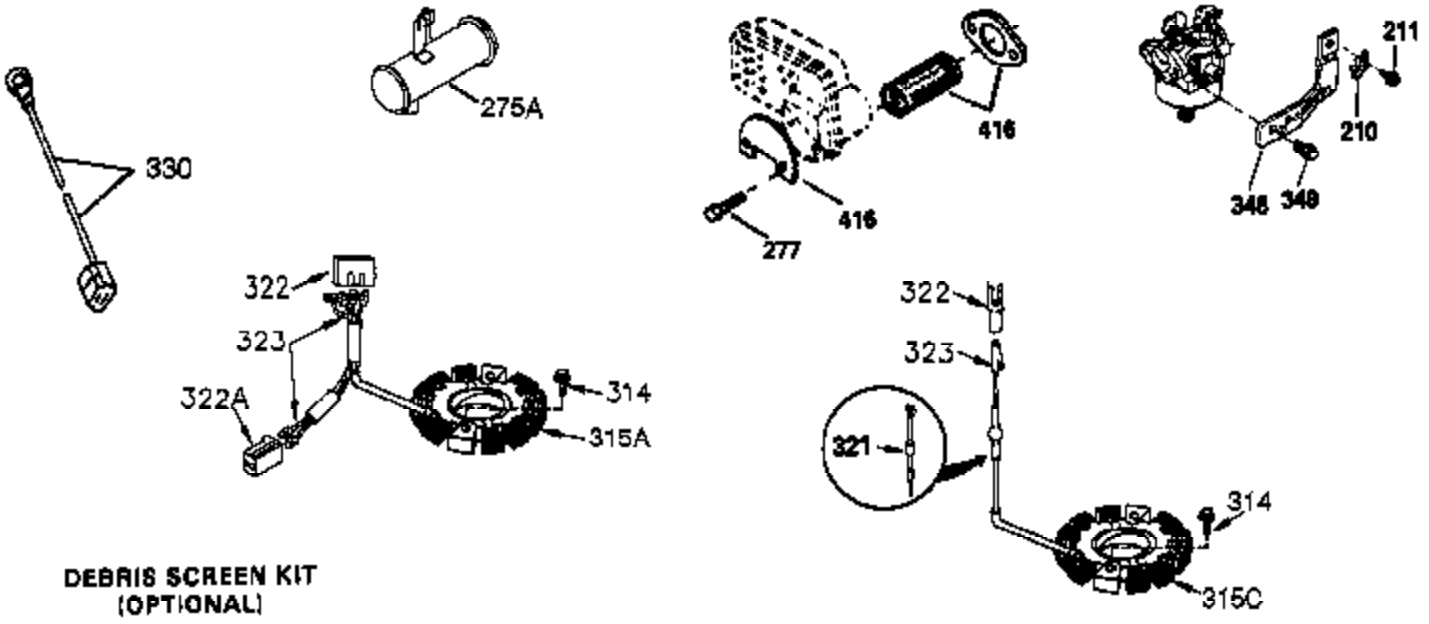

**MUFFLER (QUIET)
(OPTIONAL)**

**DEBRIS SCREEN KIT
(OPTIONAL)**