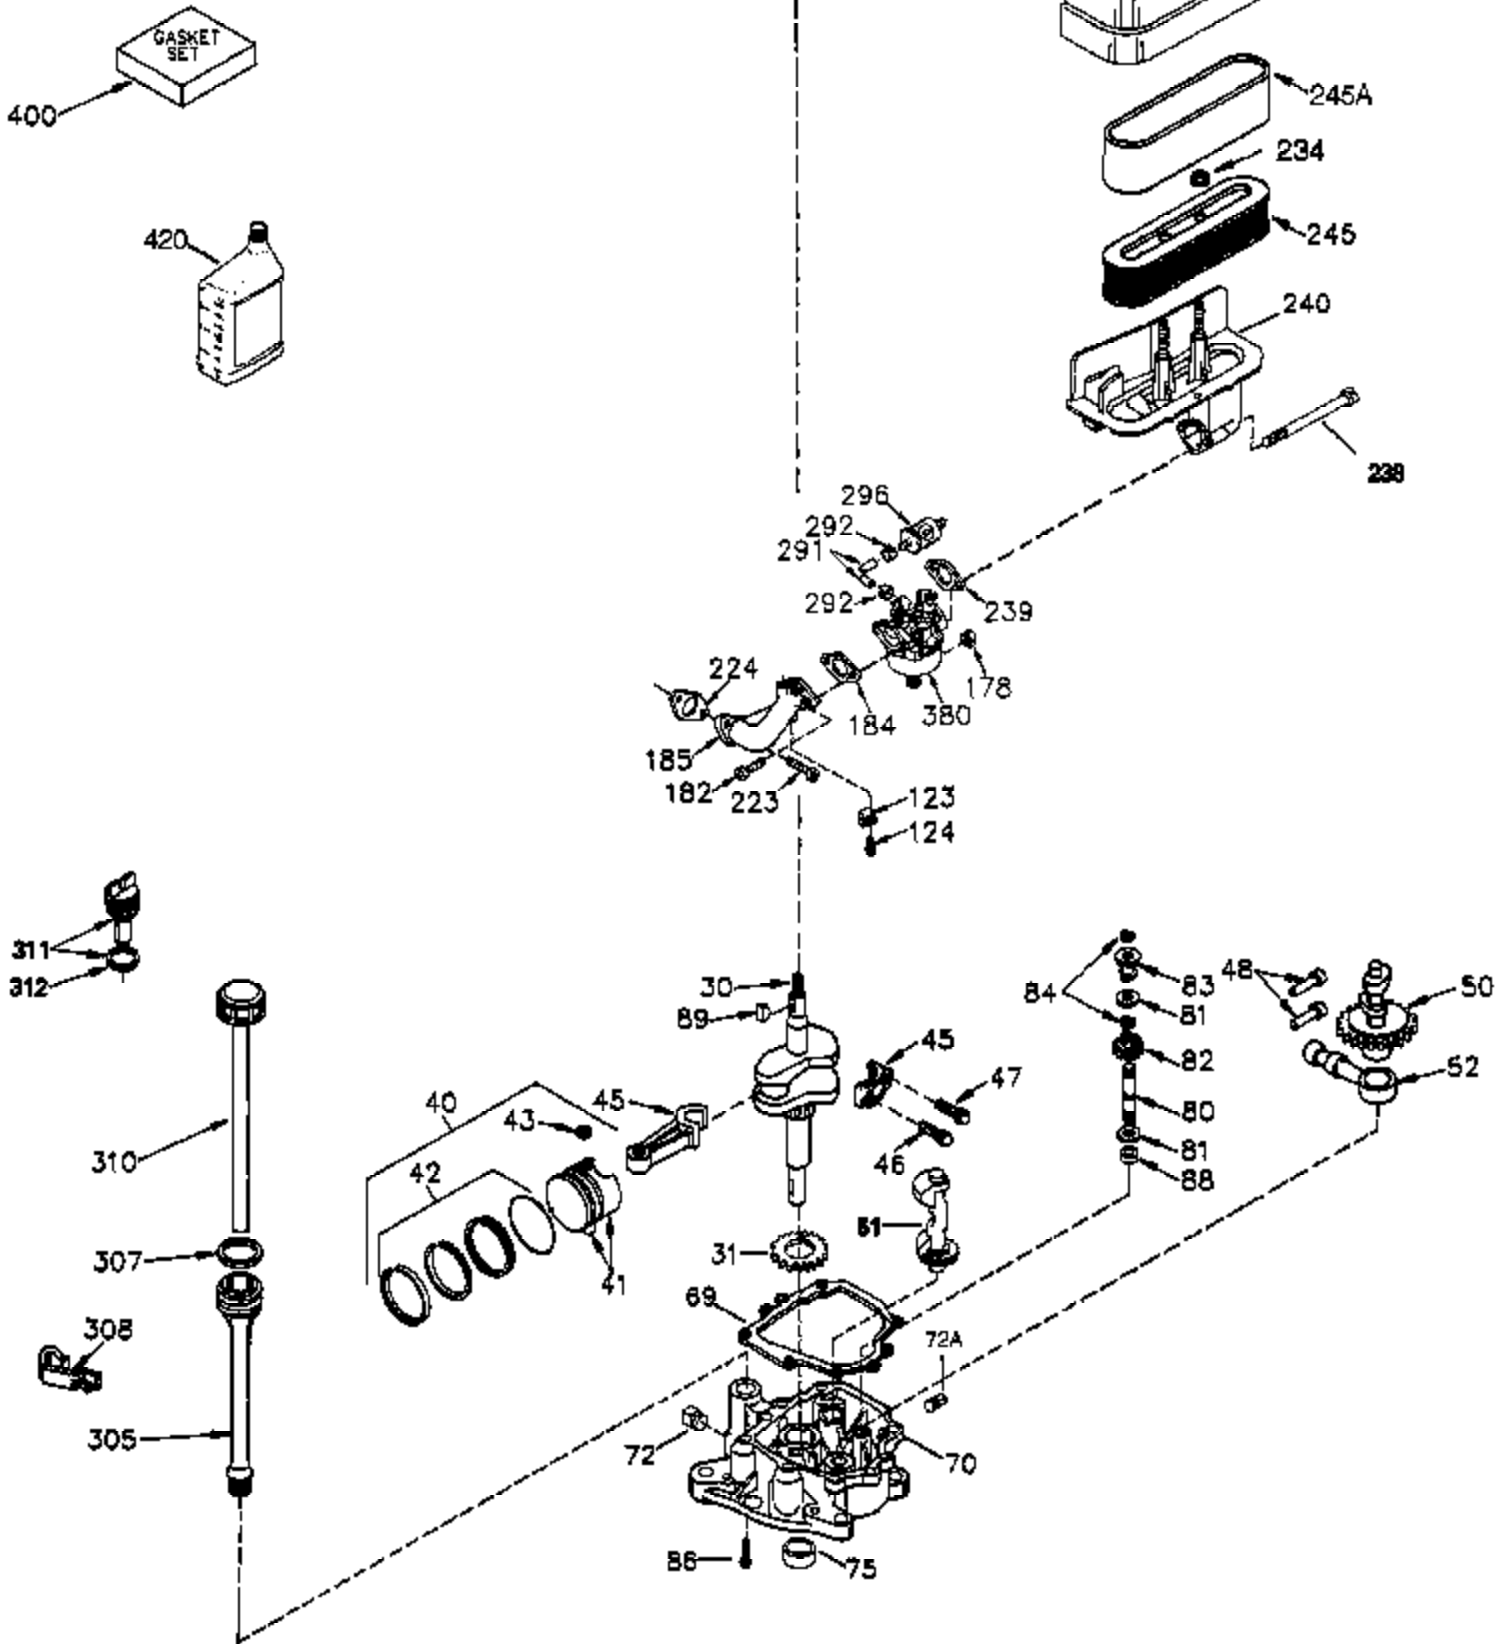

CONTINUED FROM PAGE 2

Ref #	Part Number	Qty	Description
30	35802A	1	Crankshaft
31	35327	1	Counterbalance Gear
40	34552	1	Piston, Pin & Ring Set (Std.)
40	34553	1	Piston, Pin & Ring Set (.010" OS)
40	34554	1	Piston, Pin & Ring Set (.020" OS)
41	34329A	1	Piston & Pin Ass'y. (Std.) (Incl. 43)
41	34330A	1	Piston & Pin Ass'y. (.010" OS) (Incl. 43)
41	34331A	1	Piston & Pin Ass'y. (.020" OS) (Incl. 43)
42	34332	1	Ring Set (Std.)
42	34333	1	Ring Set (.010" OS)
42	34334	1	Ring Set (.020" OS)
43	27888	2	Piston Pin Retaining Ring
45	36897	1	Connecting Rod Ass'y. (Incl. 47)
47	651033	2	Connecting Rod Bolt
48	34034	2	Valve Lifter
50	35381	1	Camshaft (MCR)
51	35747A	1	Counterbalance Weight
52	31356	1	Oil Pump Ass'y.
69	35317	1	* Mounting Flange Gasket
70	35711A	1	Mounting Flange (Incl. 72,75,80 & 81)
72	31927	1	Oil Drain Plug
75	35319	1	Oil Seal
80	35783	1	Governor Shaft
81	30590A	2	Washer
82	35378	1	Governor Gear Ass'y. (Incl. 81)
83	30588A	1	Governor Spool
84	29193	2	Retaining Ring
86	650833	7	Screw, 1/4-20 x 1-3/16"
88	31707A	1	Spacer (Incl. 81)
89	32589	1	Flywheel Key
123	33261	1	Intake Pipe Brace
124	651031	3	Screw, 1/4-20 x 9/16"
178	29752	2	Nut & Lock Washer, 1/4-28
182	30088A	2	Screw, 1/4-28 x 1"
184	33263	1	* Carburetor To Intake Pipe Gasket
185	34926	1	Intake Pipe
223	650378	2	Screw, Torx T-30, 5/16-18 x 1-1/8"
224	27915A	1	* Intake Pipe Gasket
234	650825	2	Nut & Lock Washer, 1/4-20
238	650834	2	Screw, 10-32 x 1-17/32"
239	33629	1	* Air Cleaner Gasket
240	35538B	1	Air Cleaner Body (Incl. 239)
245	35403	1	Air Cleaner Filter (Incl. 324)
245A	35404	1	Air Cleaner Filter
250	35961	1	Air Cleaner Cover
251	650886	2	Wing Nut, 1/4-20
292	26460	2	Fuel Line Clamp
305	35574	1	Oil Fill Tube
307	35499	1	"O" Ring
308	35437	1	Fill Tube Clip
310	35576	1	Dipstick
380	632677	1	Carburetor (Incl. 184)
400	36450A	1	* Gasket Set (Incl. items marked PK in notes) Incl. part #'s 27272A (1), 27896A (2), 27915A (1), 29673 (1), 33263 (1), 33629 (1), 34698A (1), 35262A (1), 36448 (1)
420	730225	1	SAE 30 4-Cycle Engine Oil (Quart)