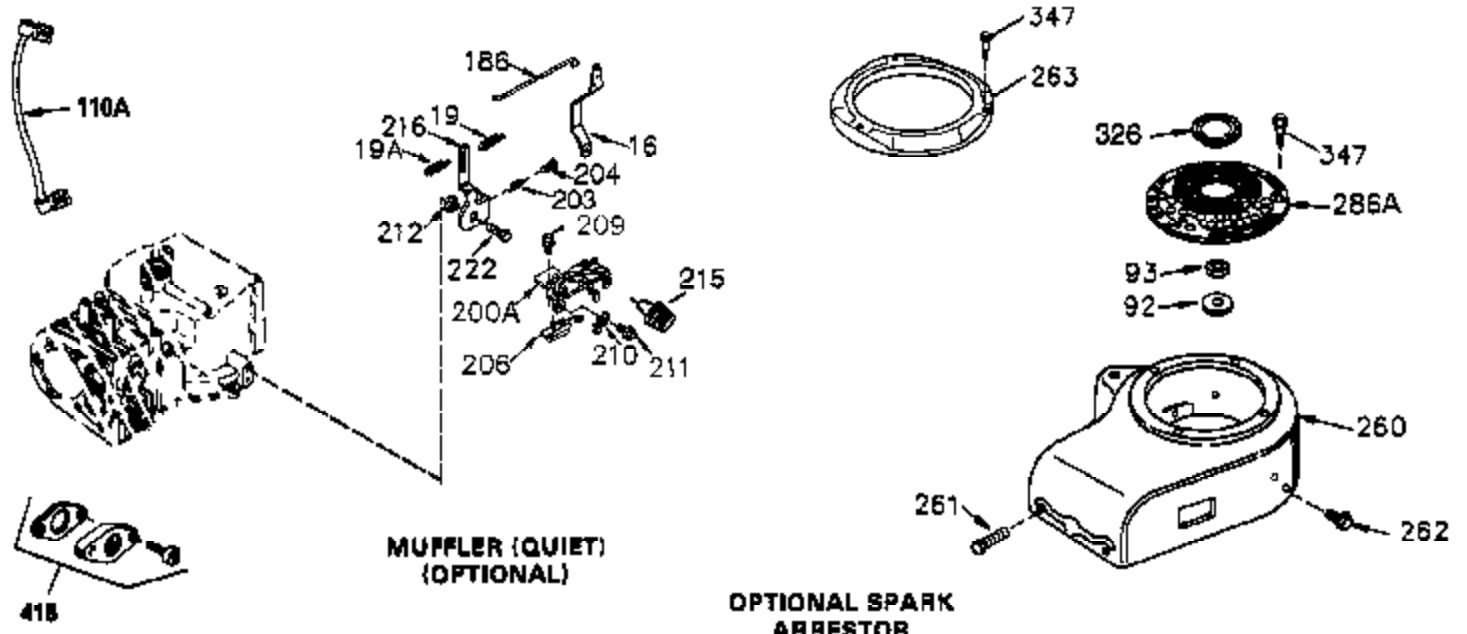

Ref #	Part Number	Qty	Description
16	36494	1	Governor Lever
19A	36495	1	Extension Spring
92	650880	1	Lock Washer
93	650881	1	Flywheel Nut
186	33860	1	Governor Link
203	36482	1	Compression Spring
204	650777	1	Screw, 6-32 x 21/32"
209	650902	2	Screw, 10-32 x 7/16"
210	27793	1	Conduit Clip
211	28942	1	Screw, 10-32 x 3/8"
260	36266	1	Blower Housing
261	650788	2	Screw, 5/16-18 x 3/4"
262	29747B	2	Screw, Torx T-40, 5/16-24 x 21/32"
263	35963	1	Trim Ring
277	650729	2	Screw, 5/16-18 x 3-3/16"
314	650873	2	Screw, 1/4-20 x 3/4"
321	611161	1	Diode
322	611117	1	Connector Body
323	611118	1	Terminal
326	36210	1	Screen Plug
347	650949	3	Screw, 10-32 x 9/16"