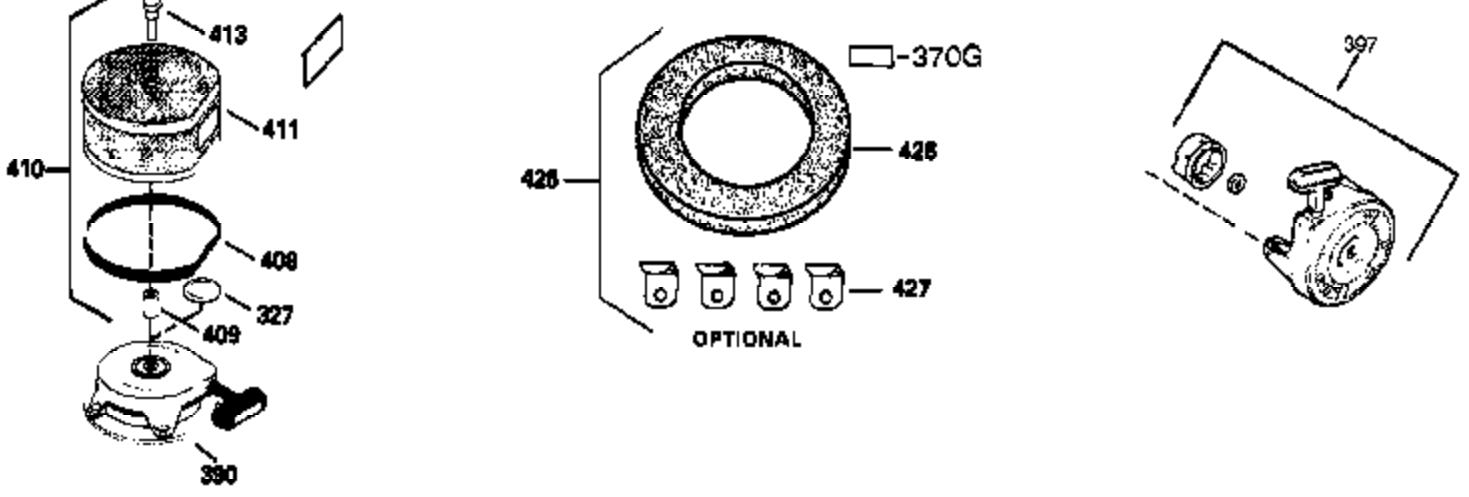

Ref #	Part Number	Qty	Description
16	36494	1	Governor Lever
19A	36495	1	Extension Spring
92	650880	1	Lock Washer
93	650881	1	Flywheel Nut
186	33860	1	Governor Link
203	36482	1	Compression Spring
204	650777	1	Screw, 6-32 x 21/32"
209	650902	2	Screw, 10-32 x 7/16"
210	27793	1	Conduit Clip
211	28942	1	Screw, 10-32 x 3/8"
260	36266	1	Blower Housing
261	650788	2	Screw, 5/16-18 x 3/4"
262	29747B	2	Screw, Torx T-40, 5/16-24 x 21/32"
263	35963	1	Trim Ring
277	650729	2	Screw, 5/16-18 x 3-3/16"
314	650873	2	Screw, 1/4-20 x 3/4"
321	611161	1	Diode
322	611117	1	Connector Body
323	611118	1	Terminal
326	36210	1	Screen Plug
347	650949	3	Screw, 10-32 x 9/16"