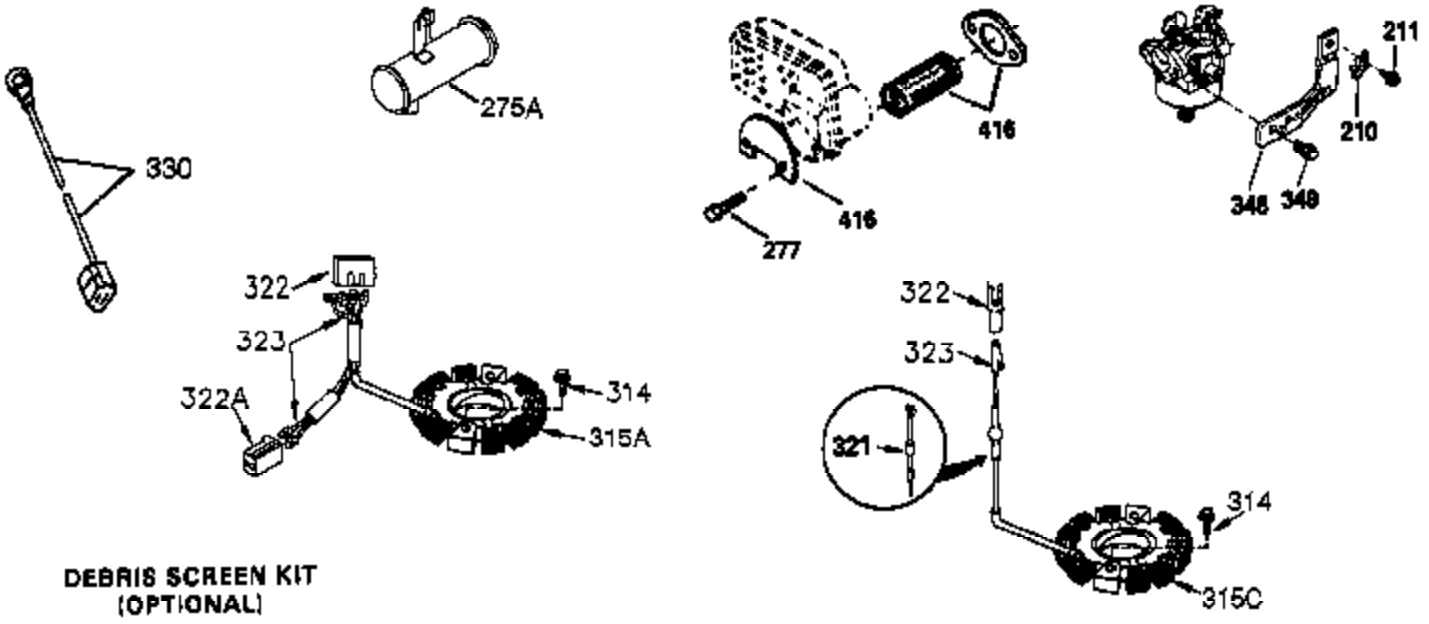

Ref #	Part Number	Qty	Description
16	36494	1	Governor Lever
19A	36495	1	Extension Spring
92	650880	1	Lock Washer
93	650881	1	Flywheel Nut
186	33860	1	Governor Link
203	36482	1	Compression Spring
204	650777	1	Screw, 6-32 x 21/32"
209	650902	2	Screw, 10-32 x 7/16"
210	27793	1	Conduit Clip
211	28942	1	Screw, 10-32 x 3/8"
260	36266	1	Blower Housing
261	650788	2	Screw, 5/16-18 x 3/4"
262	29747B	2	Screw, Torx T-40, 5/16-24 x 21/32"
263	35963	1	Trim Ring
277	650729	2	Screw, 5/16-18 x 3-3/16"
314	650873	2	Screw, 1/4-20 x 3/4"
321	611161	1	Diode
322	611117	1	Connector Body
323	611118	1	Terminal
326	36210	1	Screen Plug
347	650949	3	Screw, 10-32 x 9/16"