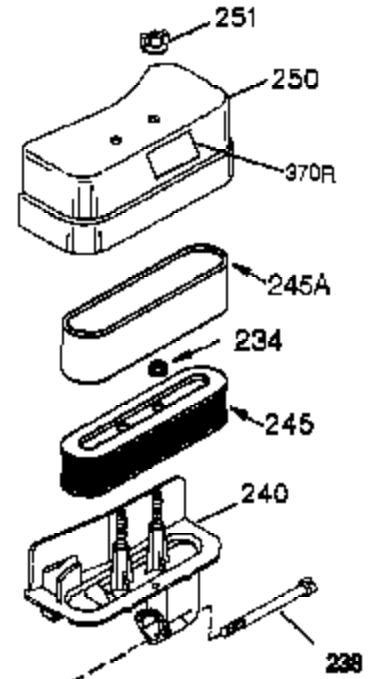

CONTINUED FROM PAGE 2

Ref #	Part Number	Qty	Description
30	35802A	1	Crankshaft
31	35327	1	Counterbalance Gear
40	34552	1	Piston, Pin & Ring Set (Std.)
40	34553	1	Piston, Pin & Ring Set (.010" OS)
40	34554	1	Piston, Pin & Ring Set (.020" OS)
41	34329A	1	Piston & Pin Ass'y. (Std.) (Incl. 43)
41	34330A	1	Piston & Pin Ass'y. (.010" OS) (Incl. 43)
41	34331A	1	Piston & Pin Ass'y. (.020" OS) (Incl. 43)
42	34332	1	Ring Set (Std.)
42	34333	1	Ring Set (.010" OS)
42	34334	1	Ring Set (.020" OS)
43	27888	2	Piston Pin Retaining Ring
45	35373A	1	Connecting Rod Ass'y. (Incl. 46 & 47)
46	650908	1	Connecting Rod Bolt
47	650882	1	Connecting Rod Bolt
48	34034	2	Valve Lifter
50	35381	1	Camshaft (MCR)
51	35747A	1	Counterbalance Weight
52	31356	1	Oil Pump Ass'y.
69	35317	1	* Mounting Flange Gasket
70	35711A	1	Mounting Flange (Incl. 72,75,80 & 81)
72	31927	1	Oil Drain Plug
75	35319	1	Oil Seal
80	35783	1	Governor Shaft
81	30590A	2	Washer
82	35378	1	Governor Gear Ass'y. (Incl. 81)
83	30588A	1	Governor Spool
84	29193	2	Retaining Ring
86	650833	7	Screw, 1/4-20 x 1-3/16"
88	31707A	1	Spacer (Incl. 81)
89	32589	1	Flywheel Key
123	33261	1	Intake Pipe Brace
124	650738	3	Screw, 1/4-20 x 5/8"
178	29752	2	Nut & Lock Washer, 1/4-28
182	30088A	2	Screw, 1/4-28 x 1"
184	33263	1	* Carburetor To Intake Pipe Gasket
185	34926	1	Intake Pipe
223	650378	2	Screw, Torx T-30, 5/16-18 x 1-1/8"
224	27915A	1	* Intake Pipe Gasket
234	650825	2	Nut & Lock Washer, 1/4-20
238	650834	2	Screw, 10-32 x 1-17/32"
239	33629	1	* Air Cleaner Gasket
240	35538B	1	Air Cleaner Body (Incl. 239)
245	35403	1	Air Cleaner Filter (Incl. 324)
250	35961	1	Air Cleaner Cover
251	650886	2	Wing Nut, 1/4-20
292	26460	2	Fuel Line Clamp
305	35574	1	Oil Fill Tube
307	35499	1	"O" Ring
308	35437	1	Fill Tube Clip
310	35576	1	Dipstick
380	632677	1	Carburetor (Incl. 184)
400	36450A	1	* Gasket Set (Incl. items marked PK in notes) Incl. part #'s 27272A (1), 27896A (2), 27915A (1), 29673 (1), 33263 (1), 33629 (1), 34698A (1), 35262A (1), 36448 (1)
420	730225	1	SAE 30 4-Cycle Engine Oil (Quart)