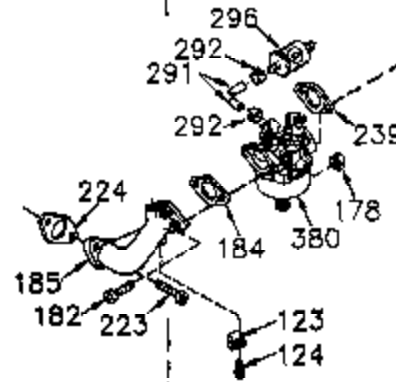

CONTINUED FROM PAGE 2

Ref #	Part Number	Qty	Description
30	35802A	1	Crankshaft
31	35327	1	Counterbalance Gear
40	34552	1	Piston, Pin & Ring Set (Std.)
40	34553	1	Piston, Pin & Ring Set (.010" OS)
40	34554	1	Piston, Pin & Ring Set (.020" OS)
41	34329A	1	Piston & Pin Ass'y. (Std.) (Incl. 43)
41	34330A	1	Piston & Pin Ass'y. (.010" OS) (Incl. 43)
41	34331A	1	Piston & Pin Ass'y. (.020" OS) (Incl. 43)
42	34332	1	Ring Set (Std.)
42	34333	1	Ring Set (.010" OS)
42	34334	1	Ring Set (.020" OS)
43	27888	2	Piston Pin Retaining Ring
45	35373A	1	Connecting Rod Ass'y. (Incl. 46 & 47)
46	650908	1	Connecting Rod Bolt
47	650882	1	Connecting Rod Bolt
48	34034	2	Valve Lifter
50	35381	1	Camshaft (MCR)
51	35747A	1	Counterbalance Weight
52	31356	1	Oil Pump Ass'y.
69	35317	1	* Mounting Flange Gasket
70	35711A	1	Mounting Flange (Incl. 72,75,80 & 81)
72	31927	1	Oil Drain Plug
75	35319	1	Oil Seal
80	35783	1	Governor Shaft
81	30590A	2	Washer
82	35378	1	Governor Gear Ass'y. (Incl. 81)
83	30588A	1	Governor Spool
84	29193	2	Retaining Ring
86	650833	7	Screw, 1/4-20 x 1-3/16"
88	31707A	1	Spacer (Incl. 81)
89	32589	1	Flywheel Key
123	33261	1	Intake Pipe Brace
124	650738	3	Screw, 1/4-20 x 5/8"
178	29752	2	Nut & Lock Washer, 1/4-28
182	30088A	2	Screw, 1/4-28 x 1"
184	33263	1	* Carburetor To Intake Pipe Gasket
185	34926	1	Intake Pipe
223	650378	2	Screw, Torx T-30, 5/16-18 x 1-1/8"
224	27915A	1	* Intake Pipe Gasket
234	650825	2	Nut & Lock Washer, 1/4-20
238	650834	2	Screw, 10-32 x 1-17/32"
239	33629	1	* Air Cleaner Gasket
240	35538B	1	Air Cleaner Body (Incl. 239)
245	35403	1	Air Cleaner Filter (Incl. 324)
250	35961	1	Air Cleaner Cover
251	650886	2	Wing Nut, 1/4-20
292	26460	2	Fuel Line Clamp
305	35574	1	Oil Fill Tube
307	35499	1	"O" Ring
308	35437	1	Fill Tube Clip
310	35576	1	Dipstick
380	632677	1	Carburetor (Incl. 184)
400	36450A	1	* Gasket Set (Incl. items marked PK in notes) Incl. part #'s 27272A (1), 27896A (2), 27915A (1), 29673 (1), 33263 (1), 33629 (1), 34698A (1), 35262A (1), 36448 (1)
420	730225	1	SAE 30 4-Cycle Engine Oil (Quart)