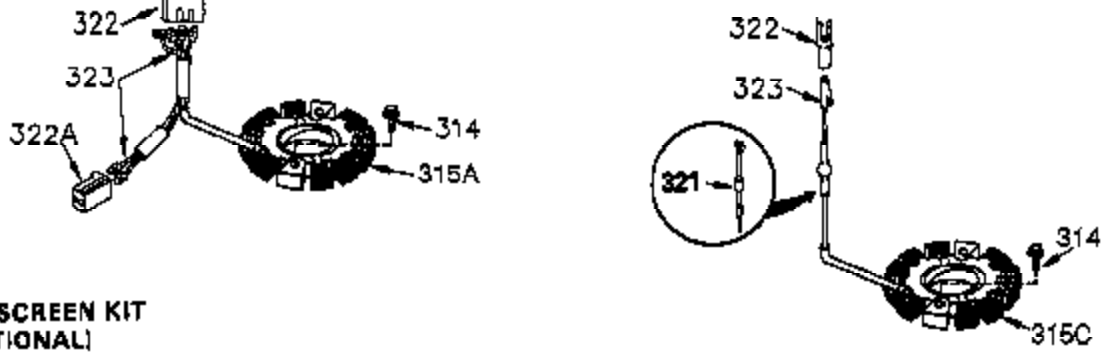

---

Ref #	Part Number	Qty	Description
420	730225	1	SAE 30 4-Cycle Engine Oil (Quart)

---

**OPTIONAL SPARK  
ARRESTOR**

**DEBRIS SCREEN KIT  
(OPTIONAL)**

Ref #	Part Number	Qty	Description
16	36494	1	Governor Lever
19A	36495	1	Extension Spring
64	650990	1	Screw Torx T-30, 5/16-18 x 15/32"
92	650880	1	Flywheel Washer
93	650881	1	Flywheel Nut
186	33860	1	Governor Link
203	36482	1	Compression Spring
204	650777	1	Screw, 6-32 x 21/32"
209	650902	2	Screw, 10-32 x 7/16"
210	27793	1	Conduit Clip
211	28942	1	Screw, 10-32 x 3/8"
260	33635C	1	Blower Housing
261	650788	2	Screw 5/16-18 x 3/4"
262	29747B	2	Screw Torx T-40, 5/16-24 x 21/32"
277	650729	2	Screw 5/16-18 x 3-3/16"
314	650873	2	Screw 1/4-20 x 3/4"
321	611161	1	Diode
322	610921	1	Connector Body
323	610922	2	Female Terminal
327	35392	1	Starter Plug
330	34393	1	Alternator Cord
390	590704	1	Rewind Starter