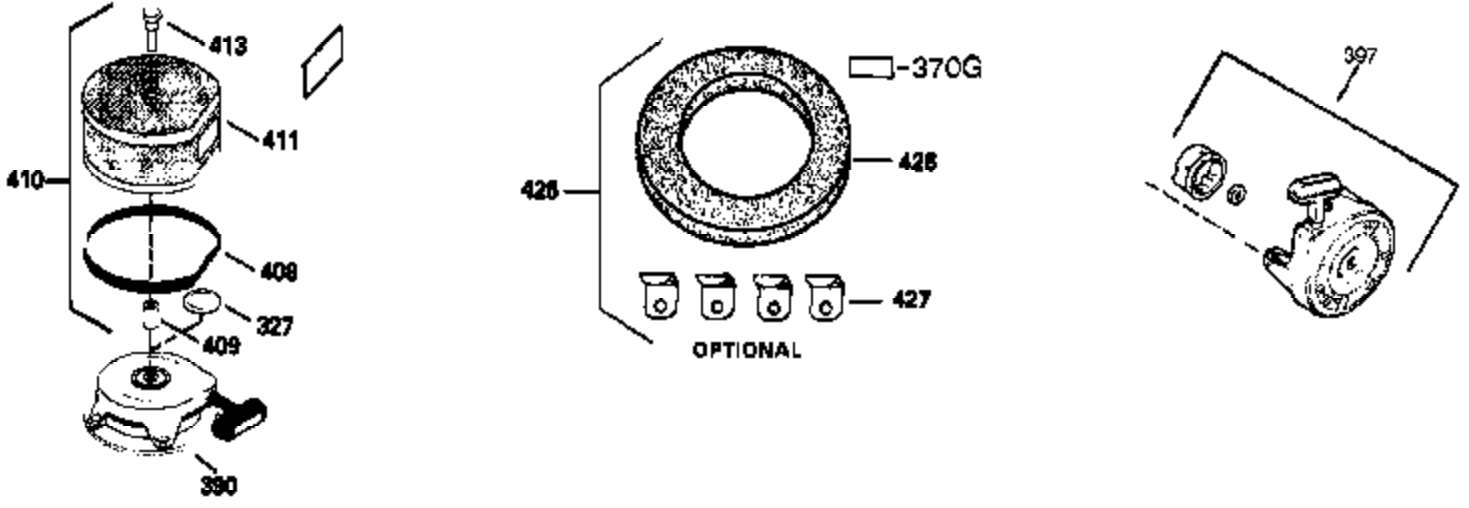

---

Ref #	Part Number	Qty	Description
420	730225	1	SAE 30 4-Cycle Engine Oil (Quart)

---

**OPTIONAL SPARK  
ARRESTOR**

**DEBRIS SCREEN KIT  
(OPTIONAL)**

Ref #	Part Number	Qty	Description
16	36494	1	Governor Lever
19A	36495	1	Extension Spring
64	650990	1	Screw Torx T-30, 5/16-18 x 15/32"
92	650880	1	Flywheel Washer
93	650881	1	Flywheel Nut
186	33860	1	Governor Link
203	36482	1	Compression Spring
204	650777	1	Screw, 6-32 x 21/32"
209	650902	2	Screw, 10-32 x 7/16"
210	27793	1	Conduit Clip
211	28942	1	Screw, 10-32 x 3/8"
260	33635C	1	Blower Housing
261	650788	2	Screw 5/16-18 x 3/4"
262	29747B	2	Screw Torx T-40, 5/16-24 x 21/32"
277	650729	2	Screw 5/16-18 x 3-3/16"
314	650873	2	Screw 1/4-20 x 3/4"
321	611161	1	Diode
322	610921	1	Connector Body
323	610922	2	Female Terminal
327	35392	1	Starter Plug
330	34393	1	Alternator Cord
390	590704	1	Rewind Starter