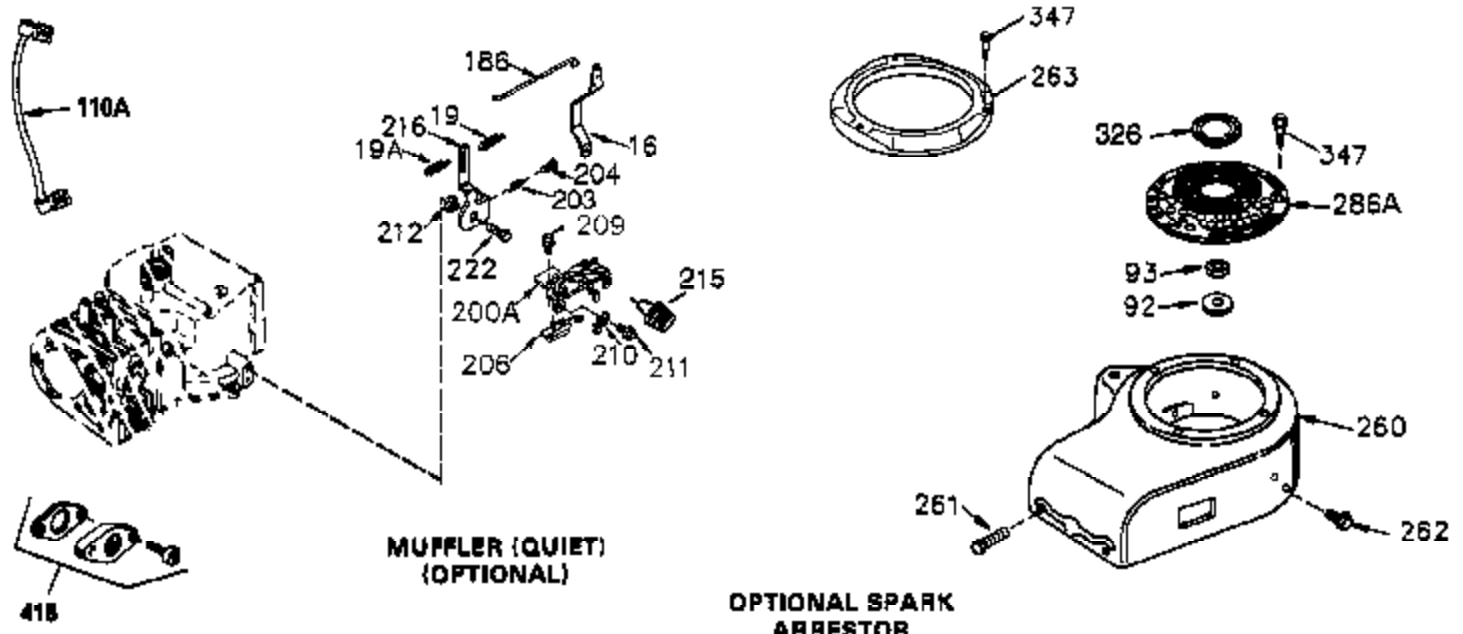

---

Ref #	Part Number	Qty	Description
420	730225	1	SAE 30 4-Cycle Engine Oil (Quart)

---

**OPTIONAL SPARK  
ARRESTOR**

**DEBRIS SCREEN KIT  
(OPTIONAL)**

Ref #	Part Number	Qty	Description
16	36494	1	Governor Lever
19A	36495	1	Extension Spring
64	650990	1	Screw Torx T-30, 5/16-18 x 15/32"
92	650880	1	Flywheel Washer
93	650881	1	Flywheel Nut
186	33860	1	Governor Link
203	36482	1	Compression Spring
204	650777	1	Screw, 6-32 x 21/32"
209	650902	2	Screw, 10-32 x 7/16"
210	27793	1	Conduit Clip
211	28942	1	Screw, 10-32 x 3/8"
260	33635C	1	Blower Housing
261	650788	2	Screw 5/16-18 x 3/4"
262	29747B	2	Screw Torx T-40, 5/16-24 x 21/32"
277	650729	2	Screw 5/16-18 x 3-3/16"
314	650873	2	Screw 1/4-20 x 3/4"
321	611161	1	Diode
322	610921	1	Connector Body
323	610922	2	Female Terminal
327	35392	1	Starter Plug
330	34393	1	Alternator Cord
390	590704	1	Rewind Starter