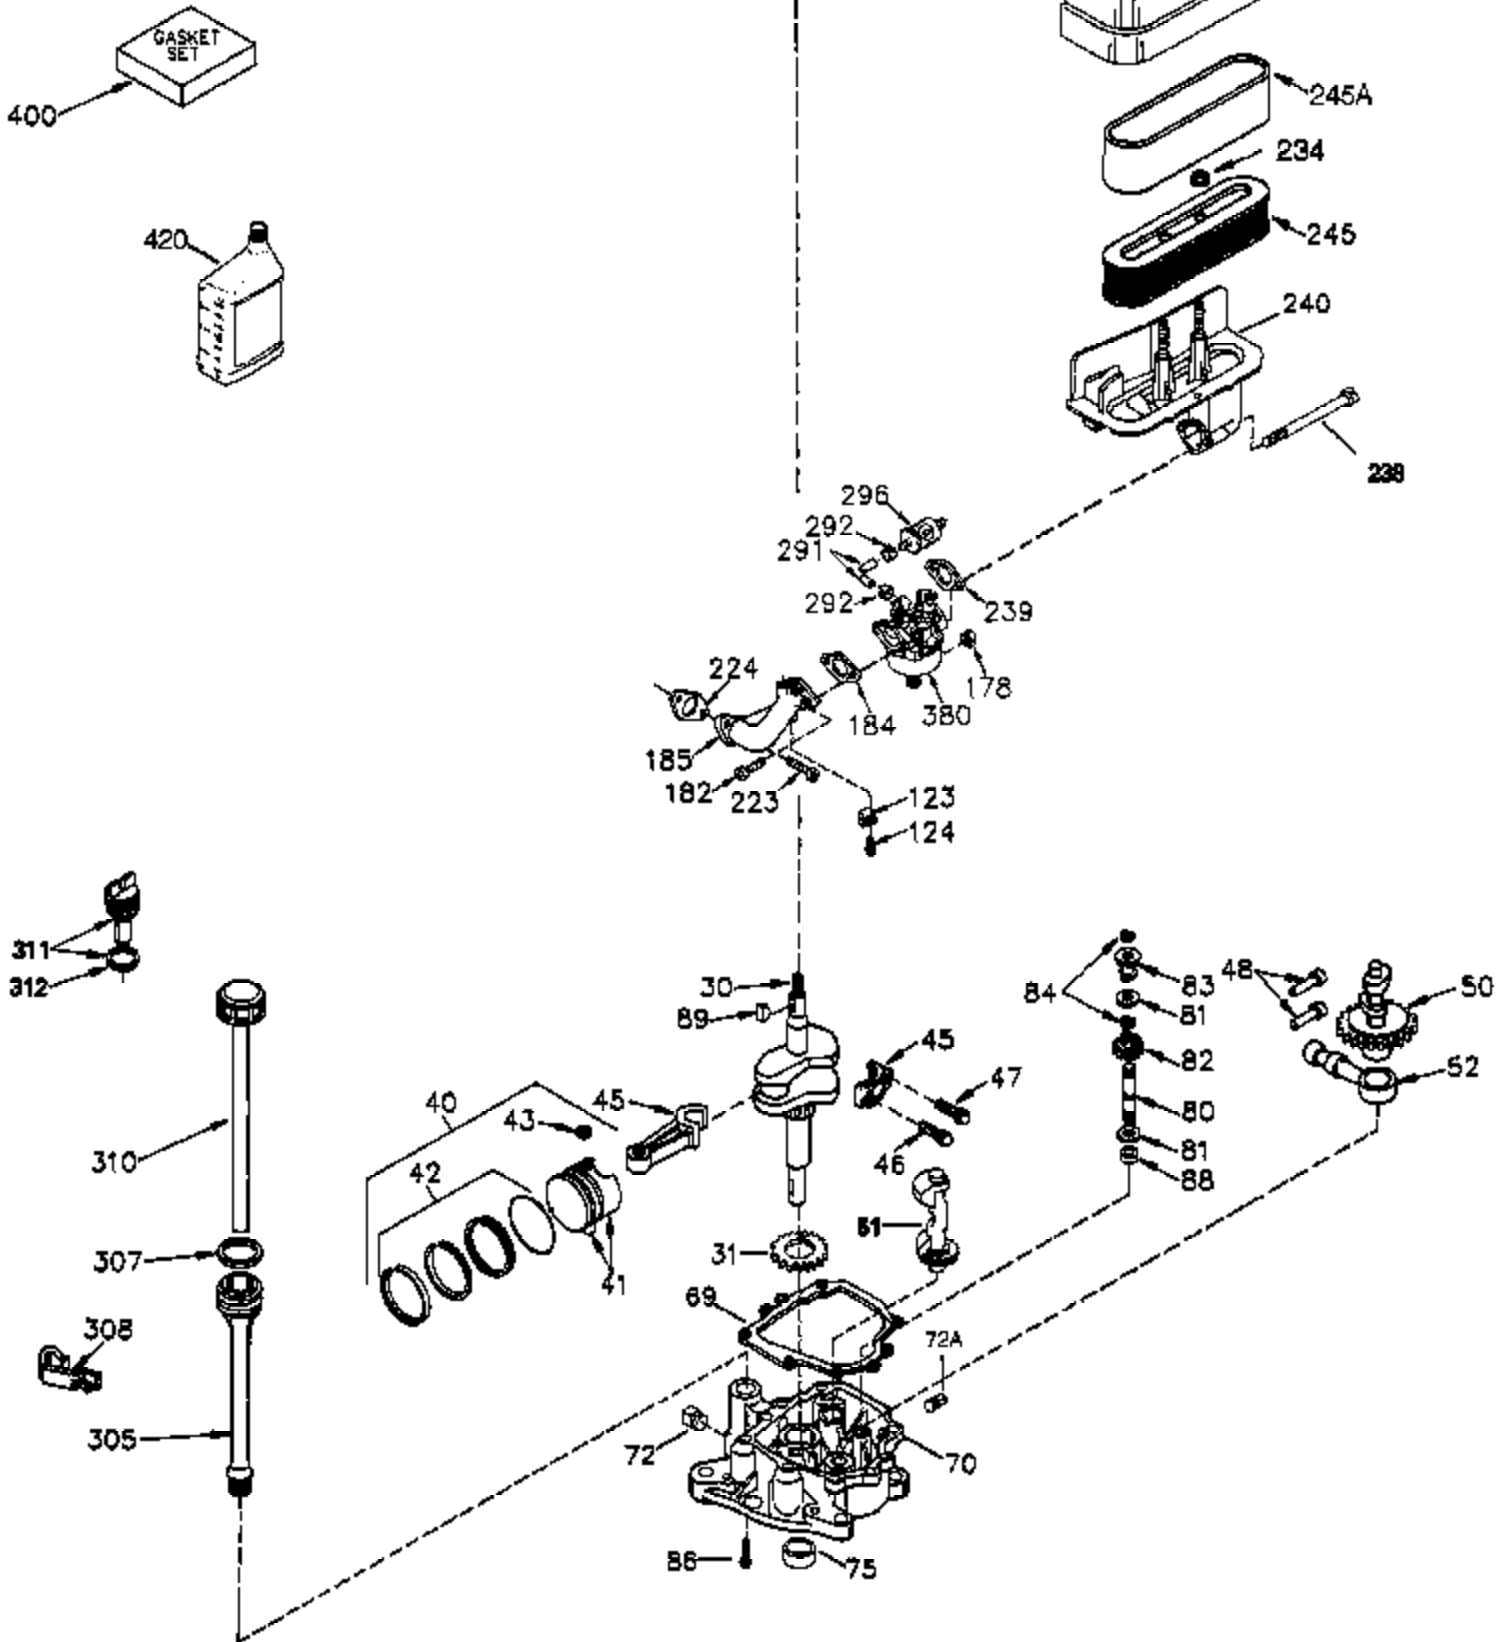

CONTINUED FROM PAGE 2

Ref #	Part Number	Qty	Description
30	35746B	1	Crankshaft
31	35327	1	Counterbalance Gear
40	34552	1	Piston, Pin & Ring Set (Std.)
40	34553	1	Piston, Pin & Ring Set (.010" OS)
40	34554	1	Piston, Pin & Ring Set (.020" OS)
41	34329A	1	Piston & Pin Ass'y. (Std.) (Incl. 43)
41	34330A	1	Piston & Pin Ass'y. (.010" OS) (Incl. 43)
41	34331A	1	Piston & Pin Ass'y. (.020" OS) (Incl. 43)
42	34332	1	Ring Set (Std.)
42	34333	1	Ring Set (.010" OS)
42	34334	1	Ring Set (.020" OS)
43	27888	2	Piston Pin Retaining Ring
45	36897	1	Connecting Rod Ass'y. (Incl. 47)
47	651033	2	Connecting Rod Bolt
48	34034	2	Valve Lifter
50	35381	1	Camshaft (MCR)
51	35747A	1	Counterbalance Weight
52	31356	1	Oil Pump Ass'y.
64	650990	1	Screw Torx T-30, 5/16-18 x 15/32"
69	35317	1	* Mounting Flange Gasket
70	35711A	1	Mounting Flange (Incl. 72, 75, & 80)
72	31927	1	Oil Drain Plug
75	35319	1	Oil Seal
80	35783	1	Governor Shaft
81	30590A	2	Washer
82	35378	1	Governor Gear Ass'y. (Incl. 81)
83	30588A	1	Governor Spool
84	29193	2	Retaining Ring
86	650833	7	Screw, 1/4-20 x 1-3/16"
88	31707A	1	Spacer (Incl. 81)
89	32589	1	Flywheel Key
123	33261	1	Intake Pipe Bracket
124	651031	3	Screw 1/4-20 x 9/16"
178	29752	2	Nut & Lock Washer, 1/4-28
182	30088A	2	Screw, 1/4-28 x 1"
184	33263	1	* Carburetor To Intake Pipe Gasket
185	34926	1	Intake Pipe
223	650378	2	Screw Torx T-30, 5/16-18 x 1-1/8"
224	27915A	1	* Intake Pipe Gasket
234	650825	2	Nut & Lock Washer, 1/4-20
238	650834	2	Screw, 10-32 x 1-17/32"
239	33629	1	* Air Cleaner Gasket
240	35538B	1	Air Cleaner Body (Incl. 239)
245	35403	1	Air Cleaner Filter (Incl. 234)
245A	35404	1	Air Cleaner Filter
250	35961	1	Air Cleaner Cover
251	650886	2	Wing Nut 1/4-20
291	29774	1	Fuel Line
292	26460	4	Fuel Line Clamp
305	35574	1	Oil Fill Tube
307	35499	1	"O" Ring
308	35437	1	Fill Tube Clip
310	35576	1	Oil Dipstick
380	632677	1	Carburetor (Incl. 184)
400	36450B	1	* Gasket Set (Incl. items marked PK in notes) Incl. part #'s 27272A (1), 27896A (2), 27915A (1), 29673 (1), 33263 (1), 33629 (1), 34698A (1), 35262A (1), 35317 (1), 36448 (1)