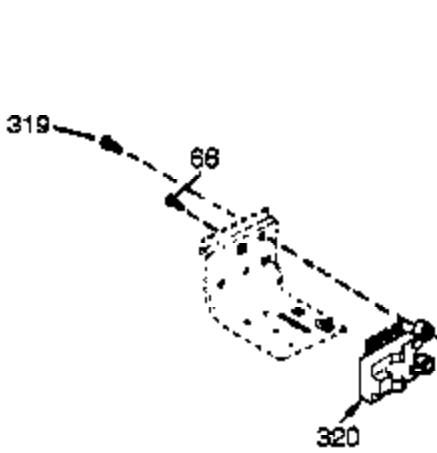

Ref #	Part Number	Qty	Description
66	650990	1	Screw, Torx T-30, 5/16-18 x 15/32"
210	27793	2	Conduit Clip
211	28942	2	Screw, 10-32 x 3/8"
277	650729		Screw, 5/16-18 x 3-3/16"
314	650873	2	Screw, 1/4-20 x 3/4"
321	611161	1	Diode
322	610921	1	Connector Body
323	610922	1	Terminal
348	35426	1	Choke Bracket
349	650767	2	Screw, 8-32 x 27/64"