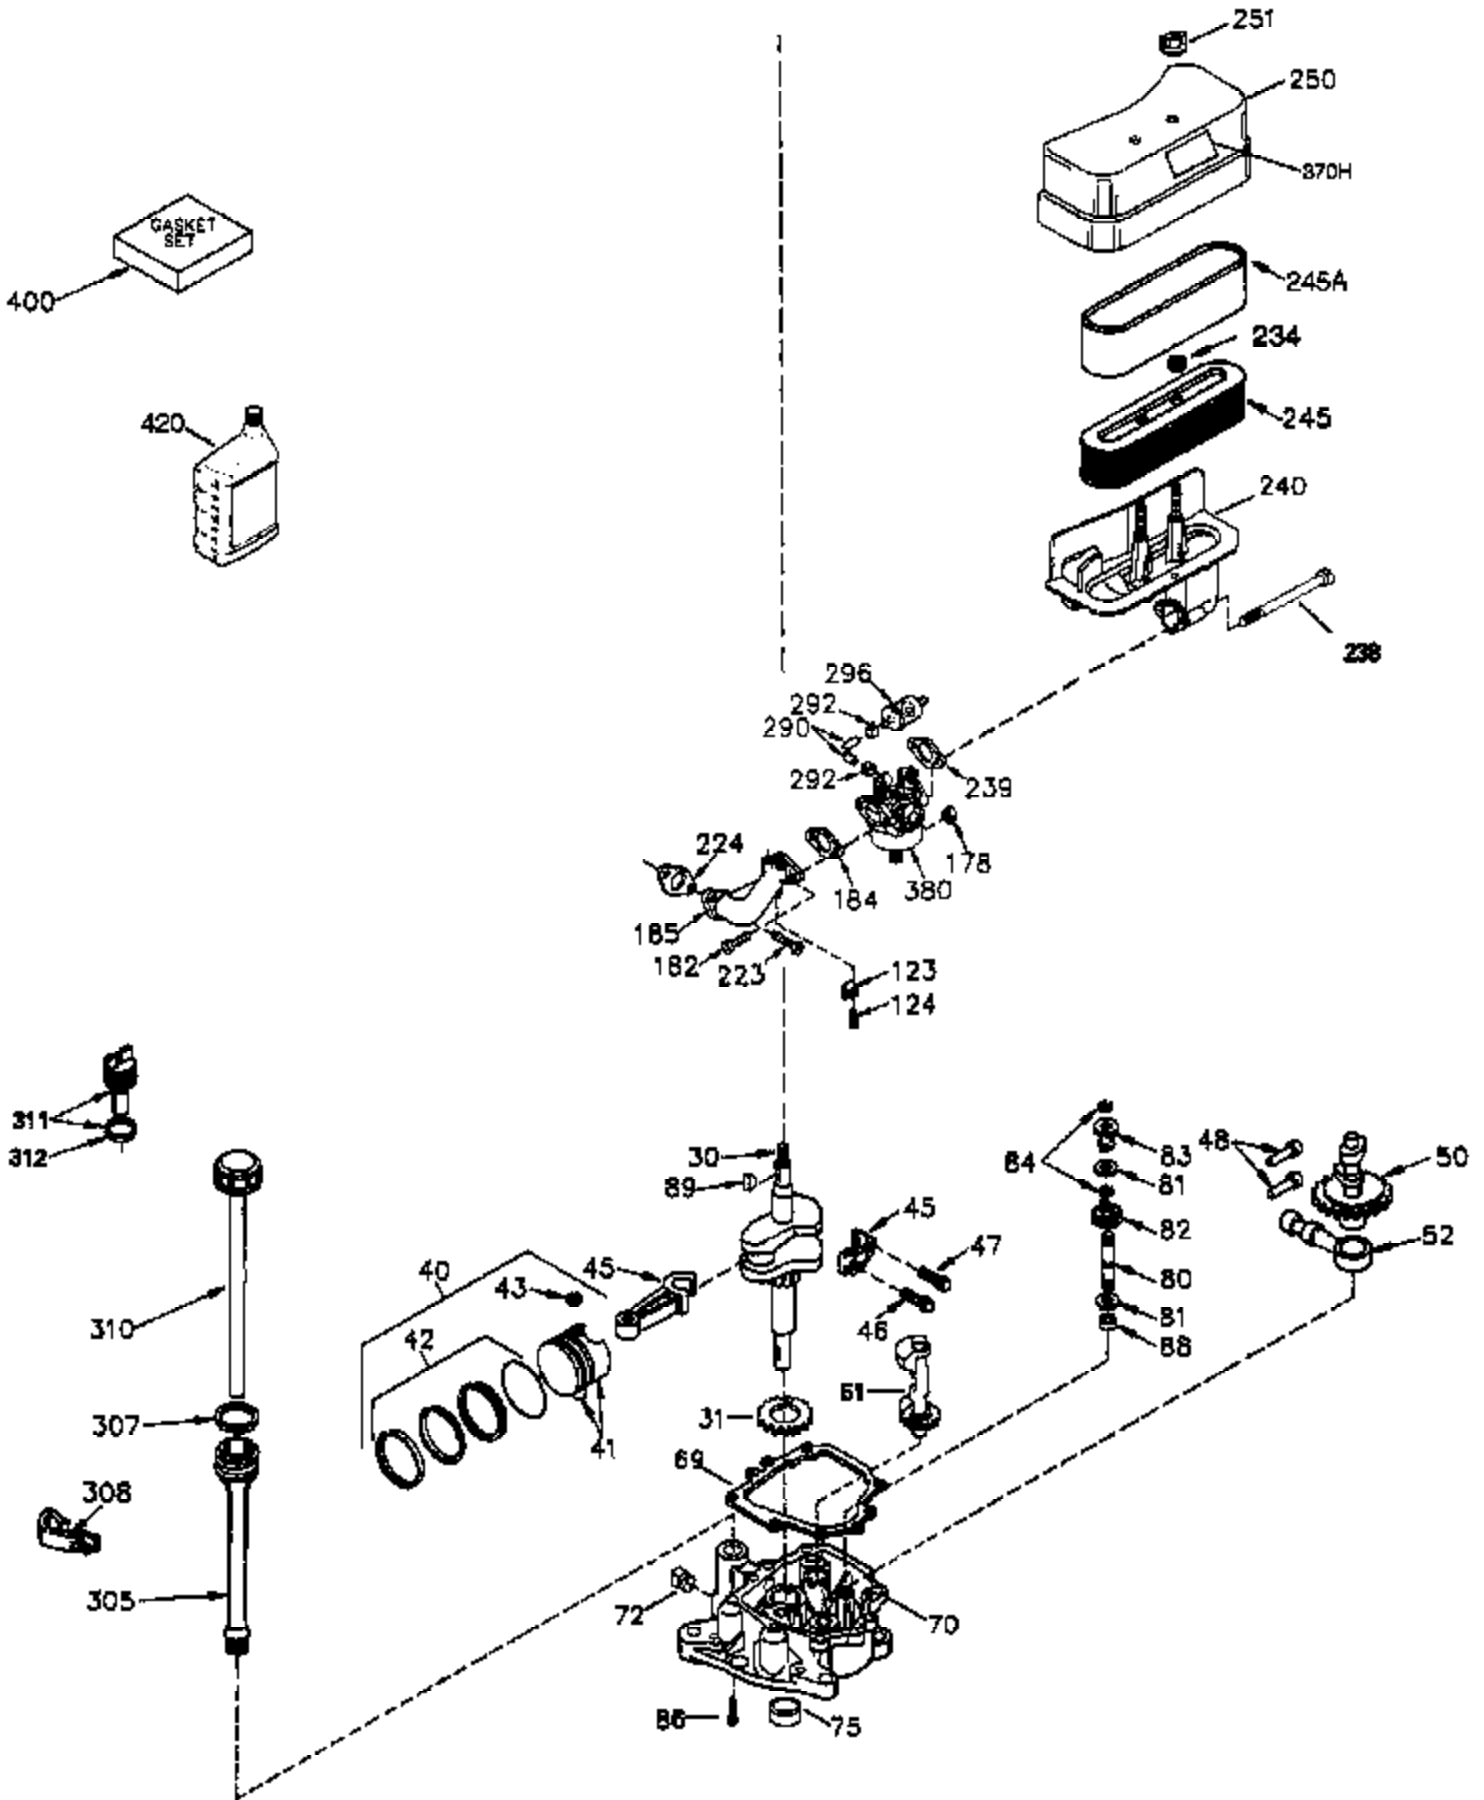

Ref #	Part Number	Qty	Description
276	31588	1	Locking Plate
277	650729		Screw, 5/16-18 x 3-3/16"
286	35962	1	Cup & Screen
290	30962	1	Fuel Line
292	26460	2	Fuel Line Clamp
308A	35437	1	Fill Tube Clip
314	650873	2	Screw, 1/4-20 x 3/4"
315	611113	1	Alternator Coil (3 Amp)(Incl. 321,322 & 323)
321	611161	1	Diode
322	610921	1	Connector Body
323	610922	1	Terminal
324	33177	1	Terminal
325A	27275	1	Wire Clip
325	34246	1	Wire Clip
361	650990	4	Screw, Torx T-30, 5/16-18 x 15/32"
370	36261	1	Identification Decal
394A	650948	1	Washer
395	36680	1	Electric Starter Motor (12 Volt)