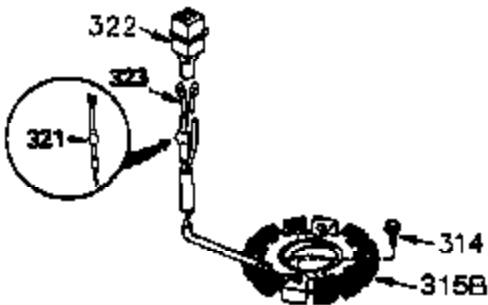

Ref #	Part Number	Qty	Description
66	650990	1	Screw, Torx T-30, 5/16-18 x 15/32"
210	27793	2	Conduit Clip
211	28942	2	Screw, 10-32 x 3/8"
277	650729		Screw, 5/16-18 x 3-3/16"
314	650873	2	Screw, 1/4-20 x 3/4"
321	611161	1	Diode
322	610921	1	Connector Body
323	610922	1	Terminal
348	35426	1	Choke Bracket
349	650767	2	Screw, 8-32 x 27/64"