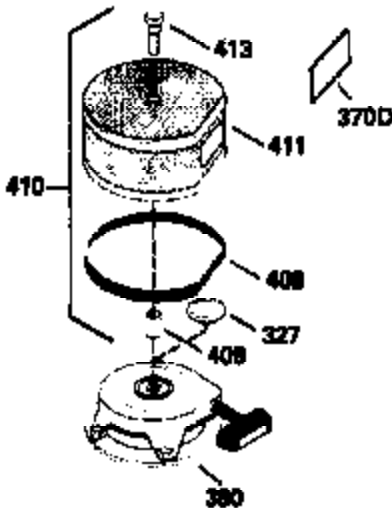

Ref #	Part Number	Qty	Description
276	31588	1	Locking Plate
277	650729		Screw, 5/16-18 x 3-3/16"
286	35962	1	Cup & Screen
290	30962	1	Fuel Line
292	26460	2	Fuel Line Clamp
308A	35437	1	Fill Tube Clip
314	650873	2	Screw, 1/4-20 x 3/4"
315	611113	1	Alternator Coil (3 Amp)(Incl. 321,322 & 323)
321	611161	1	Diode
322	610921	1	Connector Body
323	610922	1	Terminal
324	33177	1	Terminal
325A	27275	1	Wire Clip
325	34246	1	Wire Clip
361	650990	4	Screw, Torx T-30, 5/16-18 x 15/32"
370	36261	1	Identification Decal
394A	650948	1	Washer
395	36680	1	Electric Starter Motor (12 Volt)

Ref #	Part Number	Qty	Description
66	650990	1	Screw, Torx T-30, 5/16-18 x 15/32"
210	27793	2	Conduit Clip
211	28942	2	Screw, 10-32 x 3/8"
277	650729		Screw, 5/16-18 x 3-3/16"
314	650873	2	Screw, 1/4-20 x 3/4"
321	611161	1	Diode
322	610921	1	Connector Body
323	610922	1	Terminal
348	35426	1	Choke Bracket
349	650767	2	Screw, 8-32 x 27/64"

**MUFFLER (QUIET)
(OPTIONAL)**

**OPTIONAL SPARK
ARRESTOR**

**DEBRIS SCREEN KIT
(OPTIONAL)**

Ref #	Part Number	Qty	Description
16	36494	1	Governor Lever
19	36495	1	Extension Spring
92	650880	1	Lock Washer
93	650881	1	Flywheel Nut
186	33860	1	Governor Link
200	36233	1	Control Bracket
203	36482	1	Compression Spring
204	651019	1	Screw, Torx T-10, 6-32 x 41/64"
209	650902	2	Screw, 10-32 x 7/16"
210	27793	2	Conduit Clip
211	28942	2	Screw, 10-32 x 3/8"
260	36292	1	Blower Housing
261	650788	2	Screw, 5/16-18 x 3/4"
262	29747B	2	Screw, Torx T-40, 5/16-24 x 21/32"
263	35963	1	Trim Ring
277	650729		Screw, 5/16-18 x 3-3/16"
326	36210	1	Starter Plug
347	650949	3	Screw, 10-32 x 9/16"
370G	35274	1	Oil Instruction Decal