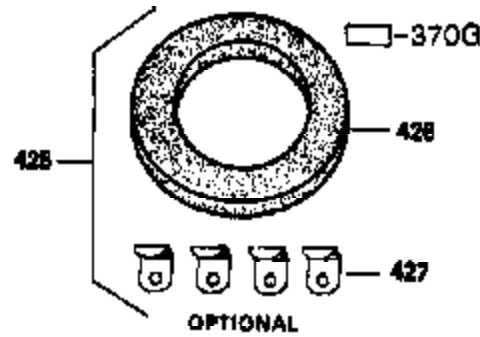

Ref #	Part Number	Qty	Description
66	650990	1	Screw, Torx T-30, 5/16-18 x 15/32"
210	27793	2	Conduit Clip
211	28942	2	Screw, 10-32 x 3/8"
277	650729		Screw, 5/16-18 x 3-3/16"
314	650873	2	Screw, 1/4-20 x 3/4"
321	611161	1	Diode
322	610921	1	Connector Body
323	610922	1	Terminal
348	35426	1	Choke Bracket
349	650767	2	Screw, 8-32 x 27/64"

**MUFFLER (QUIET)
(OPTIONAL)**

**OPTIONAL SPARK
ARRESTOR**

**DEBRIS SCREEN KIT
(OPTIONAL)**

Ref #	Part Number	Qty	Description
16	36494	1	Governor Lever
19	36495	1	Extension Spring
92	650880	1	Lock Washer
93	650881	1	Flywheel Nut
186	33860	1	Governor Link
200	36233	1	Control Bracket
203	36482	1	Compression Spring
204	651019	1	Screw, Torx T-10, 6-32 x 41/64"
209	650902	2	Screw, 10-32 x 7/16"
210	27793	2	Conduit Clip
211	28942	2	Screw, 10-32 x 3/8"
260	36292	1	Blower Housing
261	650788	2	Screw, 5/16-18 x 3/4"
262	29747B	2	Screw, Torx T-40, 5/16-24 x 21/32"
263	35963	1	Trim Ring
277	650729		Screw, 5/16-18 x 3-3/16"
326	36210	1	Starter Plug
347	650949	3	Screw, 10-32 x 9/16"
370G	35274	1	Oil Instruction Decal