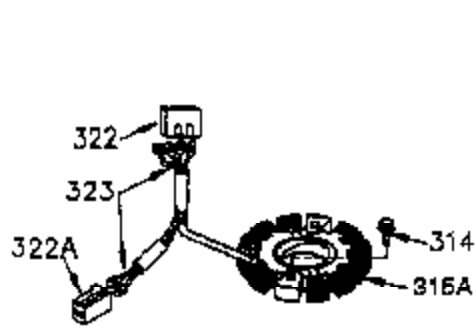

Ref #	Part Number	Qty	Description
66	650990	1	Screw, Torx T-30, 5/16-18 x 15/32"
210	27793	2	Conduit Clip
211	28942	2	Screw, 10-32 x 3/8"
277	650729		Screw, 5/16-18 x 3-3/16"
314	650873	2	Screw, 1/4-20 x 3/4"
321	611161	1	Diode
322	610921	1	Connector Body
323	610922	1	Terminal
348	35426	1	Choke Bracket
349	650767	2	Screw, 8-32 x 27/64"