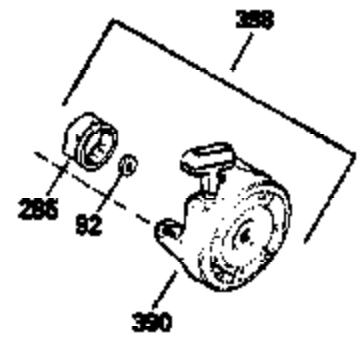

**DEBRIS SCREEN KIT
(OPTIONAL)**