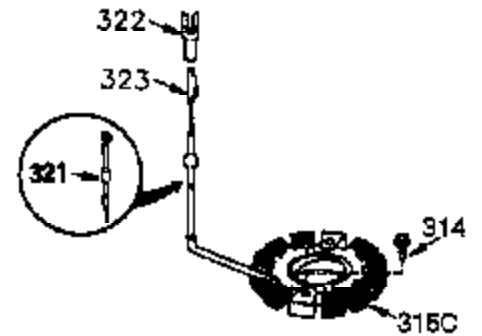

Ref #	Part Number	Qty	Description
66	650990	1	Screw, Torx T-30, 5/16-18 x 15/32"
210	27793	2	Conduit Clip
211	28942	2	Screw, 10-32 x 3/8"
277	650729		Screw, 5/16-18 x 3-3/16"
314	650873	2	Screw, 1/4-20 x 3/4"
321	611161	1	Diode
322	610921	1	Connector Body
323	610922	1	Terminal
348	35426	1	Choke Bracket
349	650767	2	Screw, 8-32 x 27/64"