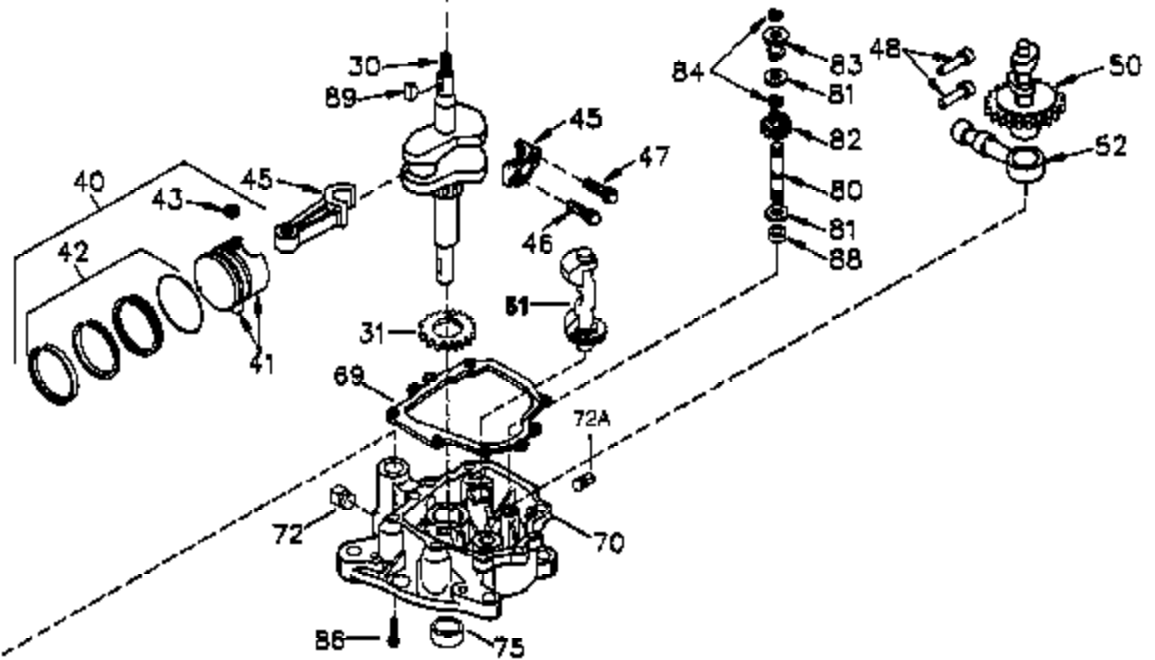

CONTINUED FROM PAGE 2

Ref #	Part Number	Qty	Description
30	35802A	1	Crankshaft
31	35327	1	Counterbalance Gear
40	34552	1	Piston, Pin & Ring Set (Std.)
40	34553	1	Piston, Pin & Ring Set (.010" OS)
40	34554	1	Piston, Pin & Ring Set (.020" OS)
41	34329A	1	Piston & Pin Ass'y. (Std.) (Incl. 43)
41	34330A	1	Piston & Pin Ass'y. (.010" OS) (Incl. 43)
41	34331A	1	Piston & Pin Ass'y. (.020" OS) (Incl. 43)
42	34332	1	Ring Set (Std.)
42	34333	1	Ring Set (.010" OS)
42	34334	1	Ring Set (.020" OS)
43	27888	2	Piston Pin Retaining Ring
45	35373A	1	Connecting Rod Ass'y. (Incl. 46 & 47)
46	650908	1	Connecting Rod Bolt
47	650882	1	Connecting Rod Bolt
48	34034	2	Valve Lifter
50	35381	1	Camshaft (MCR)
51	35747A	1	Counterbalance Weight
52	31356	1	Oil Pump Ass'y.
69	35317	1	* Mounting Flange Gasket
70	35711A	1	Mounting Flange (Incl. 72,75,80 & 81)
72	31927	1	Oil Drain Plug
75	35319	1	Oil Seal
80	35783	1	Governor Shaft
81	30590A	2	Washer
82	35378	1	Governor Gear Ass'y. (Incl. 81)
83	30588A	1	Governor Spool
84	29193	2	Retaining Ring
86	650833	7	Screw, 1/4-20 x 1-3/16"
88	31707A	1	Spacer (Incl. 81)
89	32589	1	Flywheel Key
123	33261	1	Intake Pipe Brace
124	650738	3	Screw, 1/4-20 x 5/8"
178	29752	2	Nut & Lock Washer, 1/4-28
182	30088A	2	Screw, 1/4-28 x 1"
184	33263	1	* Carburetor To Intake Pipe Gasket
185	34926	1	Intake Pipe
223	650378	2	Screw, Torx T-30, 5/16-18 x 1-1/8"
224	27915A	1	* Intake Pipe Gasket
234	650825	2	Nut & Lock Washer, 1/4-20
238	650834	2	Screw, 10-32 x 1-17/32"
239	33629	1	* Air Cleaner Gasket
240	35538B	1	Air Cleaner Body (Incl. 239)
245	35403	1	Air Cleaner Filter (Incl. 324)
250	35961	1	Air Cleaner Cover
251	650886	2	Wing Nut, 1/4-20
292	26460	2	Fuel Line Clamp
305	35574	1	Oil Fill Tube
307	35499	1	"O" Ring
308	35437	1	Fill Tube Clip
310	35576	1	Dipstick
380	632677	1	Carburetor (Incl. 184)
400	36450A	1	* Gasket Set (Incl. items marked PK in notes) Incl. part #'s 27272A (1), 27896A (2), 27915A (1), 29673 (1), 33263 (1), 33629 (1), 34698A (1), 35262A (1), 36448 (1)
420	730225	1	SAE 30 4-Cycle Engine Oil (Quart)