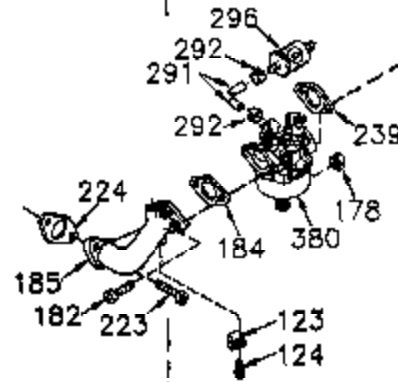

CONTINUED FROM PAGE 2

Ref #	Part Number	Qty	Description
30	35802A	1	Crankshaft
31	35327	1	Counterbalance Gear
40	34552	1	Piston, Pin & Ring Set (Std.)
40	34553	1	Piston, Pin & Ring Set (.010" OS)
40	34554	1	Piston, Pin & Ring Set (.020" OS)
41	34329A	1	Piston & Pin Ass'y. (Std.) (Incl. 43)
41	34330A	1	Piston & Pin Ass'y. (.010" OS) (Incl. 43)
41	34331A	1	Piston & Pin Ass'y. (.020" OS) (Incl. 43)
42	34332	1	Ring Set (Std.)
42	34333	1	Ring Set (.010" OS)
42	34334	1	Ring Set (.020" OS)
43	27888	2	Piston Pin Retaining Ring
45	35373A	1	Connecting Rod Ass'y. (Incl. 46 & 47)
46	650908	1	Connecting Rod Bolt
47	650882	1	Connecting Rod Bolt
48	34034	2	Valve Lifter
50	35381	1	Camshaft (MCR)
51	35747A	1	Counterbalance Weight
52	31356	1	Oil Pump Ass'y.
69	35317	1	* Mounting Flange Gasket
70	35711A	1	Mounting Flange (Incl. 72,75,80 & 81)
72	31927	1	Oil Drain Plug
75	35319	1	Oil Seal
80	35783	1	Governor Shaft
81	30590A	2	Washer
82	35378	1	Governor Gear Ass'y. (Incl. 81)
83	30588A	1	Governor Spool
84	29193	2	Retaining Ring
86	650833	7	Screw, 1/4-20 x 1-3/16"
88	31707A	1	Spacer (Incl. 81)
89	32589	1	Flywheel Key
123	33261	1	Intake Pipe Brace
124	650738	3	Screw, 1/4-20 x 5/8"
178	29752	2	Nut & Lock Washer, 1/4-28
182	30088A	2	Screw, 1/4-28 x 1"
184	33263	1	* Carburetor To Intake Pipe Gasket
185	34926	1	Intake Pipe
223	650378	2	Screw, Torx T-30, 5/16-18 x 1-1/8"
224	27915A	1	* Intake Pipe Gasket
234	650825	2	Nut & Lock Washer, 1/4-20
238	650834	2	Screw, 10-32 x 1-17/32"
239	33629	1	* Air Cleaner Gasket
240	35538B	1	Air Cleaner Body (Incl. 239)
245	35403	1	Air Cleaner Filter (Incl. 324)
250	35961	1	Air Cleaner Cover
251	650886	2	Wing Nut, 1/4-20
292	26460	2	Fuel Line Clamp
305	35574	1	Oil Fill Tube
307	35499	1	"O" Ring
308	35437	1	Fill Tube Clip
310	35576	1	Dipstick
380	632677	1	Carburetor (Incl. 184)
400	36450A	1	* Gasket Set (Incl. items marked PK in notes) Incl. part #'s 27272A (1), 27896A (2), 27915A (1), 29673 (1), 33263 (1), 33629 (1), 34698A (1), 35262A (1), 36448 (1)
420	730225	1	SAE 30 4-Cycle Engine Oil (Quart)