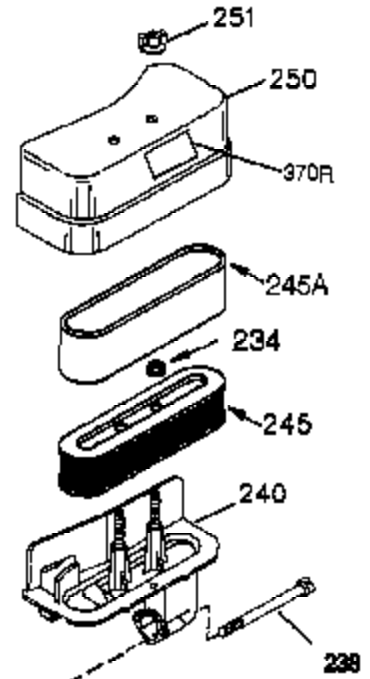

CONTINUED FROM PAGE 2

Ref #	Part Number	Qty	Description
30	35802A	1	Crankshaft
31	35327	1	Counterbalance Gear
40	34552	1	Piston, Pin & Ring Set (Std.)
40	34553	1	Piston, Pin & Ring Set (.010" OS)
40	34554	1	Piston, Pin & Ring Set (.020" OS)
41	34329A	1	Piston & Pin Ass'y. (Std.) (Incl. 43)
41	34330A	1	Piston & Pin Ass'y. (.010" OS) (Incl. 43)
41	34331A	1	Piston & Pin Ass'y. (.020" OS) (Incl. 43)
42	34332	1	Ring Set (Std.)
42	34333	1	Ring Set (.010" OS)
42	34334	1	Ring Set (.020" OS)
43	27888	2	Piston Pin Retaining Ring
45	35373A	1	Connecting Rod Ass'y. (Incl. 46 & 47)
46	650908	1	Connecting Rod Bolt
47	650882	1	Connecting Rod Bolt
48	34034	2	Valve Lifter
50	35381	1	Camshaft (MCR)
51	35747A	1	Counterbalance Weight
52	31356	1	Oil Pump Ass'y.
69	35317	1	* Mounting Flange Gasket
70	35711A	1	Mounting Flange (Incl. 72,75,80 & 81)
72	31927	1	Oil Drain Plug
75	35319	1	Oil Seal
80	35783	1	Governor Shaft
81	30590A	2	Washer
82	35378	1	Governor Gear Ass'y. (Incl. 81)
83	30588A	1	Governor Spool
84	29193	2	Retaining Ring
86	650833	7	Screw, 1/4-20 x 1-3/16"
88	31707A	1	Spacer (Incl. 81)
89	32589	1	Flywheel Key
123	33261	1	Intake Pipe Brace
124	650738	3	Screw, 1/4-20 x 5/8"
178	29752	2	Nut & Lock Washer, 1/4-28
182	30088A	2	Screw, 1/4-28 x 1"
184	33263	1	* Carburetor To Intake Pipe Gasket
185	34926	1	Intake Pipe
223	650378	2	Screw, Torx T-30, 5/16-18 x 1-1/8"
224	27915A	1	* Intake Pipe Gasket
234	650825	2	Nut & Lock Washer, 1/4-20
238	650834	2	Screw, 10-32 x 1-17/32"
239	33629	1	* Air Cleaner Gasket
240	35538B	1	Air Cleaner Body (Incl. 239)
245	35403	1	Air Cleaner Filter (Incl. 324)
250	35961	1	Air Cleaner Cover
251	650886	2	Wing Nut, 1/4-20
292	26460	2	Fuel Line Clamp
305	35574	1	Oil Fill Tube
307	35499	1	"O" Ring
308	35437	1	Fill Tube Clip
310	35576	1	Dipstick
380	632677	1	Carburetor (Incl. 184)
400	36450A	1	* Gasket Set (Incl. items marked PK in notes) Incl. part #'s 27272A (1), 27896A (2), 27915A (1), 29673 (1), 33263 (1), 33629 (1), 34698A (1), 35262A (1), 36448 (1)
420	730225	1	SAE 30 4-Cycle Engine Oil (Quart)