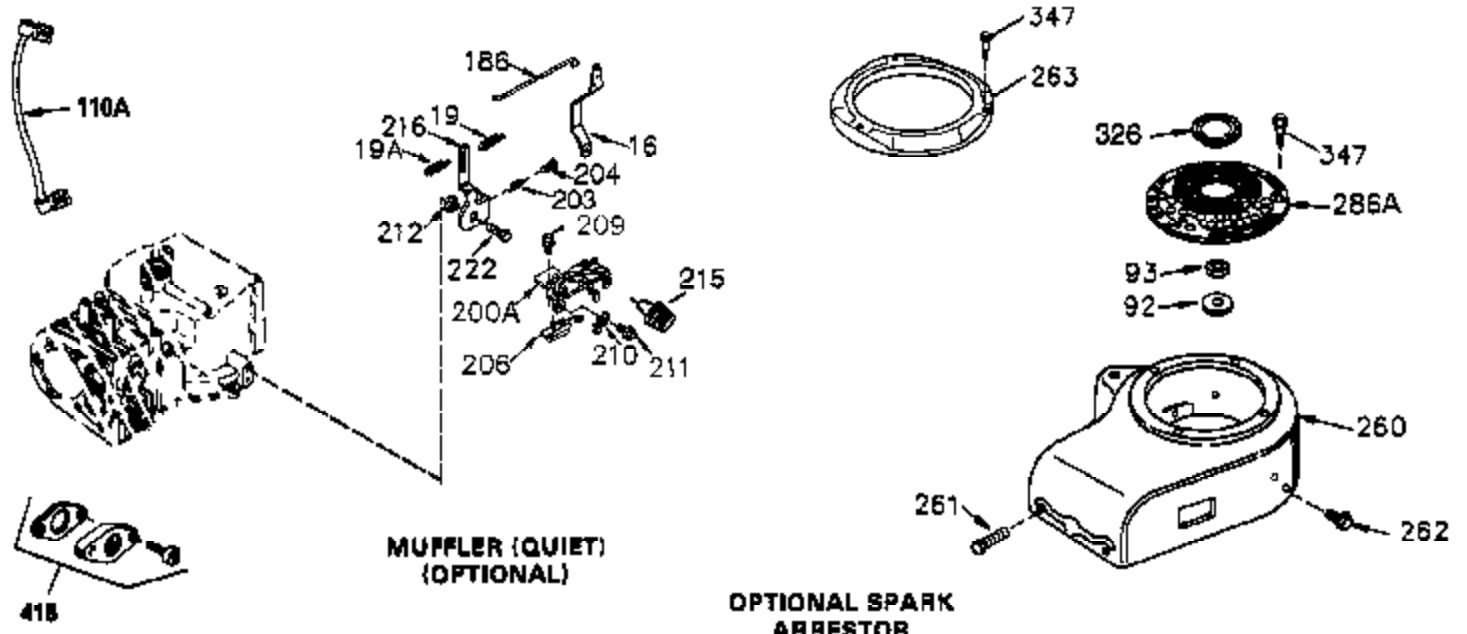

**OPTIONAL SPARK
ARRESTOR**

**DEBRIS SCREEN KIT
(OPTIONAL)**