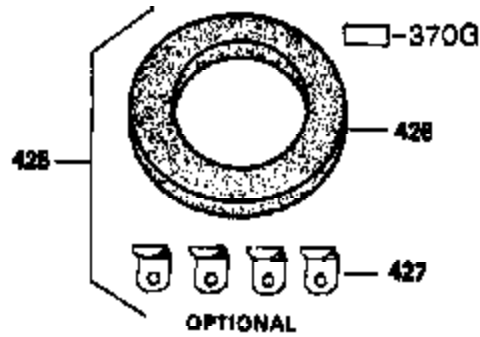

**DEBRIS SCREEN KIT
(OPTIONAL)**