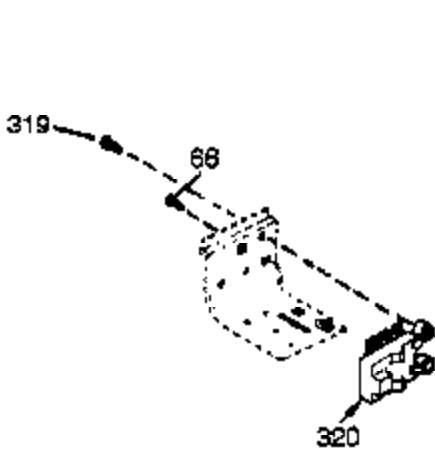

Ref #	Part Number	Qty	Description
66	650990	1	Screw, Torx T-30, 1/4-20 x 15/32"
72A	28483	1	Oil Drain Plug
210	27793	1	Conduit Clip
211	28942	1	Screw, 10-32 x 3/8"
277	650729	2	Screw, 5/16-18 x 3-3/16"
314	650873	2	Screw, 1/4-20 x 3/4"
321	611161	1	Diode
322	611117	1	Connector Body
323	611118	1	Terminal