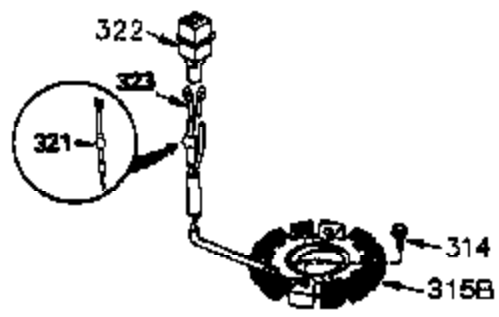

Ref #	Part Number	Qty	Description
66	650990	1	Screw, Torx T-30, 1/4-20 x 15/32"
72A	28483	1	Oil Drain Plug
210	27793	1	Conduit Clip
211	28942	1	Screw, 10-32 x 3/8"
277	650729	2	Screw, 5/16-18 x 3-3/16"
314	650873	2	Screw, 1/4-20 x 3/4"
321	611161	1	Diode
322	611117	1	Connector Body
323	611118	1	Terminal