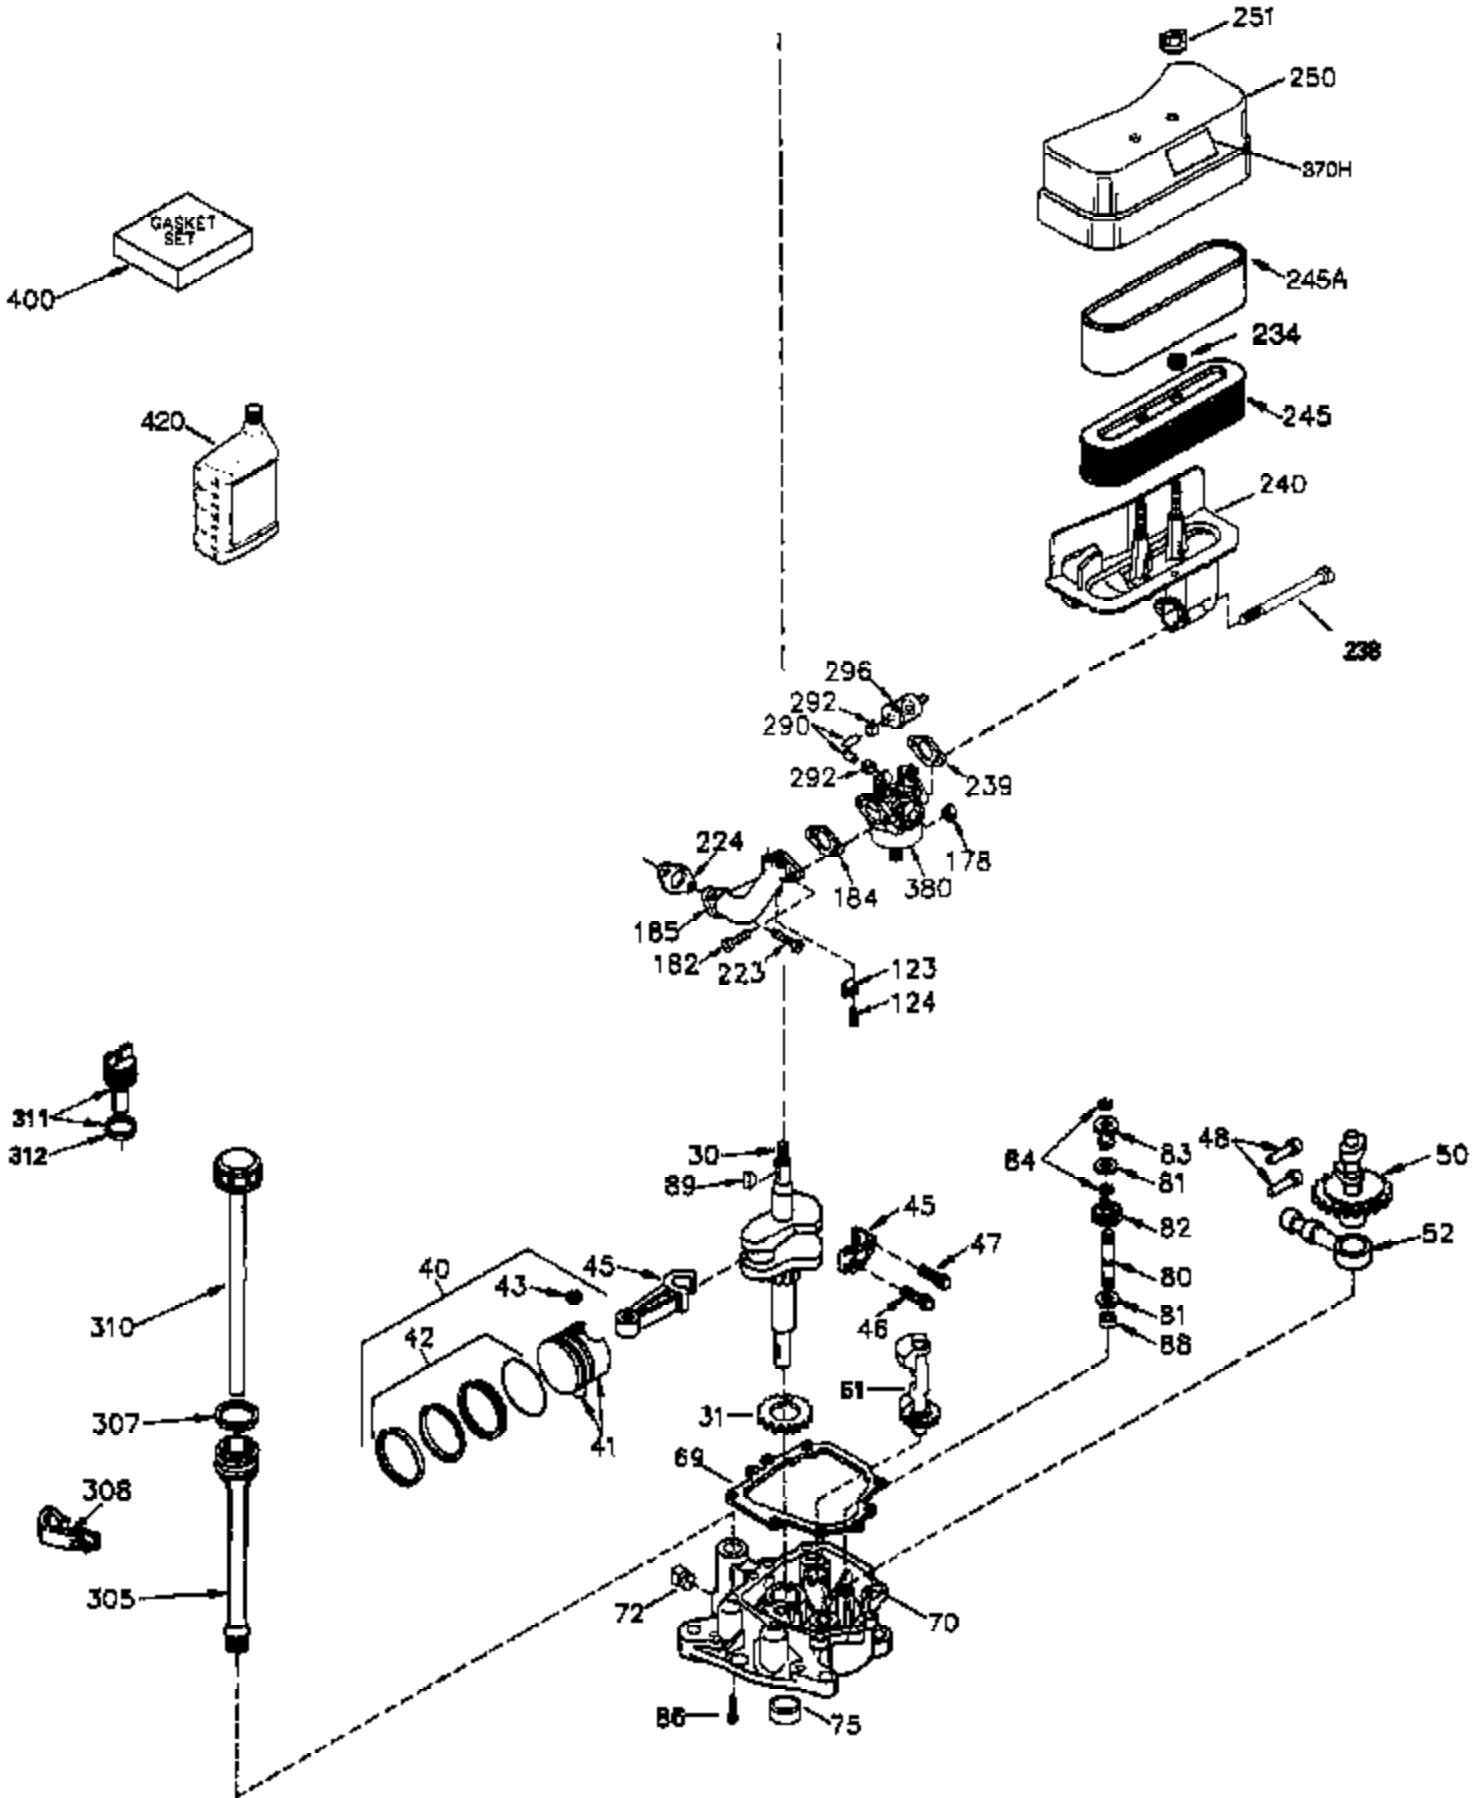

Ref #	Part Number	Qty	Description
30	35746B	1	Crankshaft
31	35327	1	Counterbalance Gear
40	40011	1	Piston, Pin & Ring Set (Std.)
40	40012	1	Piston, Pin & Ring Set (.010" OS)
41	40009	1	Piston & Pin Ass'y. (Std.) (Incl. 43)
41	40010	1	Piston & Pin Ass'y. (.010" OS) (Incl. 43)
42	40013	1	Ring Set (Std.)
42	40014	1	Ring Set (.010" OS)
43	27888	2	Piston Pin Retaining Ring
45	36897	1	Connecting Rod Ass'y. (Incl. 47)
47	651033	2	Connecting Rod Bolt
48	34034	2	Valve Lifter
50	35381	1	Camshaft (MCR)
51	35747A	1	Counterbalance Weight
52	31356	1	Oil Pump Ass'y.
69	35317	1	* Mounting Flange Gasket
70	35711A	1	Mounting Flange (Incl. 72,75,80 & 81)
72A	28483	1	Oil Drain Plug
72	31927	1	Oil Drain Plug
75	35319	1	Oil Seal
80	35783	1	Governor Shaft
81	30590A	2	Washer
82	35378	1	Governor Gear Ass'y. (Incl. 81)
83	30588A	1	Governor Spool
84	29193	2	Retaining Ring
86	650833	8	Screw, 1/4-20 x 1-3/16"
88	31707A	1	Spacer (Incl. 81)
89	32589	1	Flywheel Key
123	33261	1	Intake Pipe Bracket
124	651031	1	Screw, 1/4-20 x 9/16"
178	29752	2	Nut & Lock Washer, 1/4-28
182	30088A	2	Screw, 1/4-28 x 1"
184	33263	1	* Carburetor To Intake Pipe Gasket
185	34926	1	Intake Pipe
223	650378	2	Screw, Torx T-30, 5/16-18 x 1-1/8"
224	27915A	1	* Intake Pipe Gasket
234	650825	2	Nut & Lock Washer, 1/4-20
238	650834	2	Screw, 10-32 x 1-17/32"
239	33629	1	* Air Cleaner Gasket
240	35538B	1	Air Cleaner Body (Incl. 239)
245	35403	1	Air Cleaner Filter (Incl. 234)
245	35404	1	Air Cleaner Filter
250	35961	1	Air Cleaner Cover
250	35961	1	Air Cleaner Cover
251	650886	2	Wing Nut, 1/4-20
290	30705	1	Fuel Line
292	26460	3	Fuel Line Clamp
305	35574	1	Oil Fill Tube
307	35499	1	"O" Ring
310	35576	1	Dipstick
380	640091A	1	Carburetor (Incl. 184)
400	36450B	1	* Gasket Set (Incl. items marked PK in notes) Incl. part #'s 27272A (1), 27896A (2), 27915A (1), 29673 (1), 33263 (1), 33629 (1), 34698A (1), 35262 (1), 36448 (1)
420	730225	1	SAE 30 4-Cycle Engine Oil (Quart)