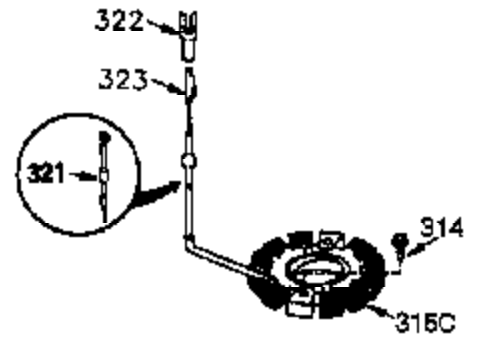

Ref #	Part Number	Qty	Description
66	650990	1	Screw, Torx T-30, 1/4-20 x 15/32"
72A	28483	1	Oil Drain Plug
210	27793	1	Conduit Clip
211	28942	1	Screw, 10-32 x 3/8"
277	650729	2	Screw, 5/16-18 x 3-3/16"
314	650873	2	Screw, 1/4-20 x 3/4"
321	611161	1	Diode
322	611117	1	Connector Body
323	611118	1	Terminal