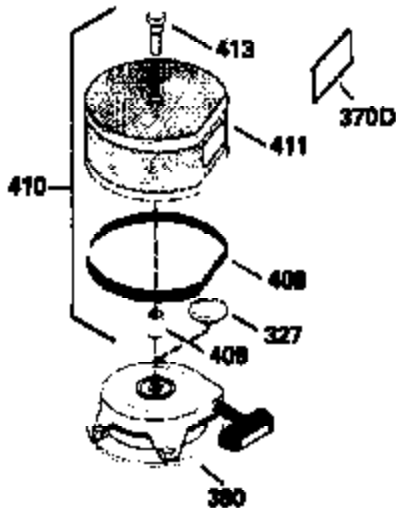

**DEBRIS SCREEN KIT
(OPTIONAL)**