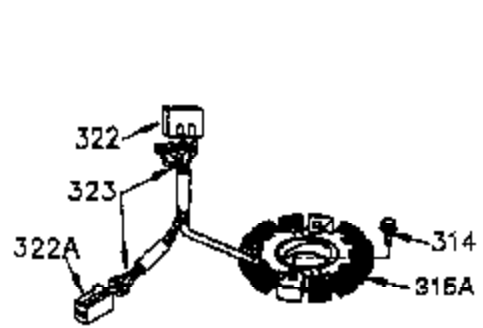

Ref #	Part Number	Qty	Description
66	650990	1	Screw, Torx T-30, 1/4-20 x 15/32"
72A	28483	1	Oil Drain Plug
210	27793	1	Conduit Clip
211	28942	1	Screw, 10-32 x 3/8"
277	650729	2	Screw, 5/16-18 x 3-3/16"
314	650873	2	Screw, 1/4-20 x 3/4"
321	611161	1	Diode
322	611117	1	Connector Body
323	611118	1	Terminal