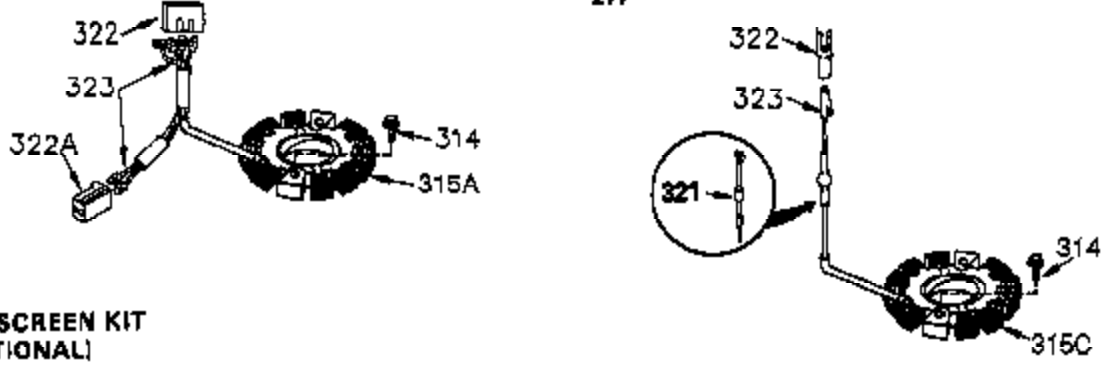

**OPTIONAL SPARK
ARRESTOR**