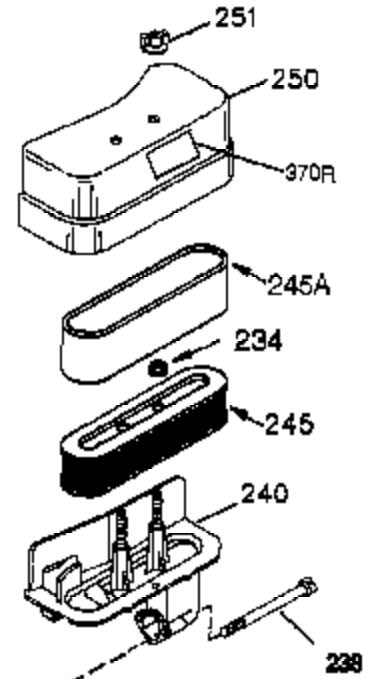

CONTINUED FROM PAGE 2

Ref #	Part Number	Qty	Description
30	36881	1	Crankshaft
31	35327	1	Counterbalance Gear
40	40011	1	Piston, Pin & Ring Set (Std.)
40	40012	1	Piston, Pin & Ring Set (.010" OS)
41	40009	1	Piston & Pin Ass'y. (Std.) (Incl. 43)
41	40010	1	Piston & Pin Ass'y. (.010" OS) (Incl. 43)
42	40013	1	Ring Set (Std.)
42	40014	1	Ring Set (.010" OS)
43	27888	2	Piston Pin Retaining Ring
45	36897	1	Connecting Rod Ass'y. (Incl. 47)
47	651033	2	Connecting Rod Bolt
48	34034	2	Valve Lifter
50	35381	1	Camshaft (MCR)
51	35747A	1	Counterbalance Weight
52	31356	1	Oil Pump Ass'y.
69	35317	1	* Mounting Flange Gasket
70	35711A	1	Mounting Flange (Incl. 72,75,80 & 81)
72	31927	1	Oil Drain Plug
75	35319	1	Oil Seal
80	35783	1	Governor Shaft
81	30590A	2	Washer
82	35378	1	Governor Gear Ass'y. (Incl. 81)
83	30588A	1	Governor Spool
84	29193	2	Retaining Ring
86	650833	7	Screw, 1/4-20 x 1-3/16"
88	31707A	1	Spacer (Incl. 81)
89	32589	1	Flywheel Key
123	33261	1	Intake Pipe Brace
124	651031	3	Screw 1/4-20 x 9/16"
178	29752	2	Nut & Lock Washer, 1/4-28
182	30088A	2	Screw 1/4-28 x 1"
184	33263	1	* Carburetor To Intake Pipe Gasket
185	34926	1	Intake Pipe
223	650378	2	Screw, Torx T-30, 5/16-18 x 1-1/8"
224	27915A	1	* Intake Pipe Gasket
234	650825	2	Nut & Lock Washer, 1/4-20
238	650834	2	Screw 10-32 x 1-17/32"
239	33629	1	* Air Cleaner Gasket
240	35538B	1	Air Cleaner Body (Incl. 239)
245A	35404	1	Air Cleaner Filter
245	35403	1	Air Cleaner Filter (Incl. 234)
250	35961	1	Air Cleaner Cover
251	650886	2	Wing Nut, 1/4-20
305	35574	1	Oil Fill Tube
307	35499	1	"O" Ring
308	35437	1	Fill Tube Clip
310	35576	1	Oil Dipstick
380	640126	1	Carburetor (Incl. 184)
400	36450B	1	* Gasket Set (Incl. items marked PK i n notes) Incl. part #'s 27272A (1), 27896A (2), 27915A (1), 29673 (1), 33263 (1), 33629 (1), 34698A (1), 35262A (1), 35317 (1), 36448 (1)
420	730225	1	SAE 30 4-Cycle Engine Oil (Quart)