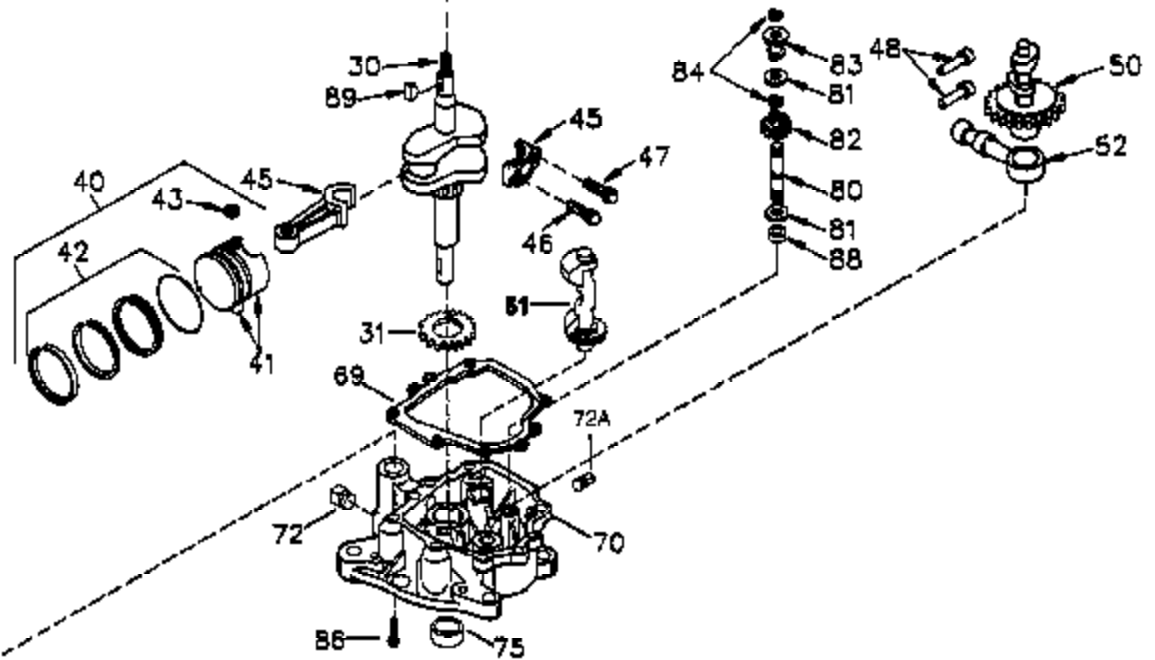

CONTINUED FROM PAGE 2

Ref #	Part Number	Qty	Description
30	36881	1	Crankshaft
31	35327	1	Counterbalance Gear
40	40011	1	Piston, Pin & Ring Set (Std.)
40	40012	1	Piston, Pin & Ring Set (.010" OS)
41	40009	1	Piston & Pin Ass'y. (Std.) (Incl. 43)
41	40010	1	Piston & Pin Ass'y. (.010" OS) (Incl. 43)
42	40013	1	Ring Set (Std.)
42	40014	1	Ring Set (.010" OS)
43	27888	2	Piston Pin Retaining Ring
45	36897	1	Connecting Rod Ass'y. (Incl. 47)
47	651033	2	Connecting Rod Bolt
48	34034	2	Valve Lifter
50	35381	1	Camshaft (MCR)
51	35747A	1	Counterbalance Weight
52	31356	1	Oil Pump Ass'y.
69	35317	1	* Mounting Flange Gasket
70	35711A	1	Mounting Flange (Incl. 72,75,80 & 81)
72	31927	1	Oil Drain Plug
75	35319	1	Oil Seal
80	35783	1	Governor Shaft
81	30590A	2	Washer
82	35378	1	Governor Gear Ass'y. (Incl. 81)
83	30588A	1	Governor Spool
84	29193	2	Retaining Ring
86	650833	7	Screw, 1/4-20 x 1-3/16"
88	31707A	1	Spacer (Incl. 81)
89	32589	1	Flywheel Key
123	33261	1	Intake Pipe Brace
124	651031	3	Screw 1/4-20 x 9/16"
178	29752	2	Nut & Lock Washer, 1/4-28
182	30088A	2	Screw 1/4-28 x 1"
184	33263	1	* Carburetor To Intake Pipe Gasket
185	34926	1	Intake Pipe
223	650378	2	Screw, Torx T-30, 5/16-18 x 1-1/8"
224	27915A	1	* Intake Pipe Gasket
234	650825	2	Nut & Lock Washer, 1/4-20
238	650834	2	Screw 10-32 x 1-17/32"
239	33629	1	* Air Cleaner Gasket
240	35538B	1	Air Cleaner Body (Incl. 239)
245A	35404	1	Air Cleaner Filter
245	35403	1	Air Cleaner Filter (Incl. 234)
250	35961	1	Air Cleaner Cover
251	650886	2	Wing Nut, 1/4-20
305	35574	1	Oil Fill Tube
307	35499	1	"O" Ring
308	35437	1	Fill Tube Clip
310	35576	1	Oil Dipstick
380	640126	1	Carburetor (Incl. 184)
400	36450B	1	* Gasket Set (Incl. items marked PK i n notes) Incl. part #'s 27272A (1), 27896A (2), 27915A (1), 29673 (1), 33263 (1), 33629 (1), 34698A (1), 35262A (1), 35317 (1), 36448 (1)
420	730225	1	SAE 30 4-Cycle Engine Oil (Quart)