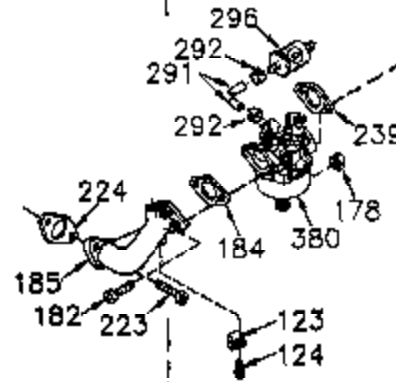

CONTINUED FROM PAGE 2

Ref #	Part Number	Qty	Description
30	36881	1	Crankshaft
31	35327	1	Counterbalance Gear
40	40011	1	Piston, Pin & Ring Set (Std.)
40	40012	1	Piston, Pin & Ring Set (.010" OS)
41	40009	1	Piston & Pin Ass'y. (Std.) (Incl. 43)
41	40010	1	Piston & Pin Ass'y. (.010" OS) (Incl. 43)
42	40013	1	Ring Set (Std.)
42	40014	1	Ring Set (.010" OS)
43	27888	2	Piston Pin Retaining Ring
45	36897	1	Connecting Rod Ass'y. (Incl. 47)
47	651033	2	Connecting Rod Bolt
48	34034	2	Valve Lifter
50	35381	1	Camshaft (MCR)
51	35747A	1	Counterbalance Weight
52	31356	1	Oil Pump Ass'y.
69	35317	1	* Mounting Flange Gasket
70	35711A	1	Mounting Flange (Incl. 72,75,80 & 81)
72	31927	1	Oil Drain Plug
75	35319	1	Oil Seal
80	35783	1	Governor Shaft
81	30590A	2	Washer
82	35378	1	Governor Gear Ass'y. (Incl. 81)
83	30588A	1	Governor Spool
84	29193	2	Retaining Ring
86	650833	7	Screw, 1/4-20 x 1-3/16"
88	31707A	1	Spacer (Incl. 81)
89	32589	1	Flywheel Key
123	33261	1	Intake Pipe Brace
124	651031	3	Screw 1/4-20 x 9/16"
178	29752	2	Nut & Lock Washer, 1/4-28
182	30088A	2	Screw 1/4-28 x 1"
184	33263	1	* Carburetor To Intake Pipe Gasket
185	34926	1	Intake Pipe
223	650378	2	Screw, Torx T-30, 5/16-18 x 1-1/8"
224	27915A	1	* Intake Pipe Gasket
234	650825	2	Nut & Lock Washer, 1/4-20
238	650834	2	Screw 10-32 x 1-17/32"
239	33629	1	* Air Cleaner Gasket
240	35538B	1	Air Cleaner Body (Incl. 239)
245A	35404	1	Air Cleaner Filter
245	35403	1	Air Cleaner Filter (Incl. 234)
250	35961	1	Air Cleaner Cover
251	650886	2	Wing Nut, 1/4-20
305	35574	1	Oil Fill Tube
307	35499	1	"O" Ring
308	35437	1	Fill Tube Clip
310	35576	1	Oil Dipstick
380	640126	1	Carburetor (Incl. 184)
400	36450B	1	* Gasket Set (Incl. items marked PK i n notes) Incl. part #'s 27272A (1), 27896A (2), 27915A (1), 29673 (1), 33263 (1), 33629 (1), 34698A (1), 35262A (1), 35317 (1), 36448 (1)
420	730225	1	SAE 30 4-Cycle Engine Oil (Quart)