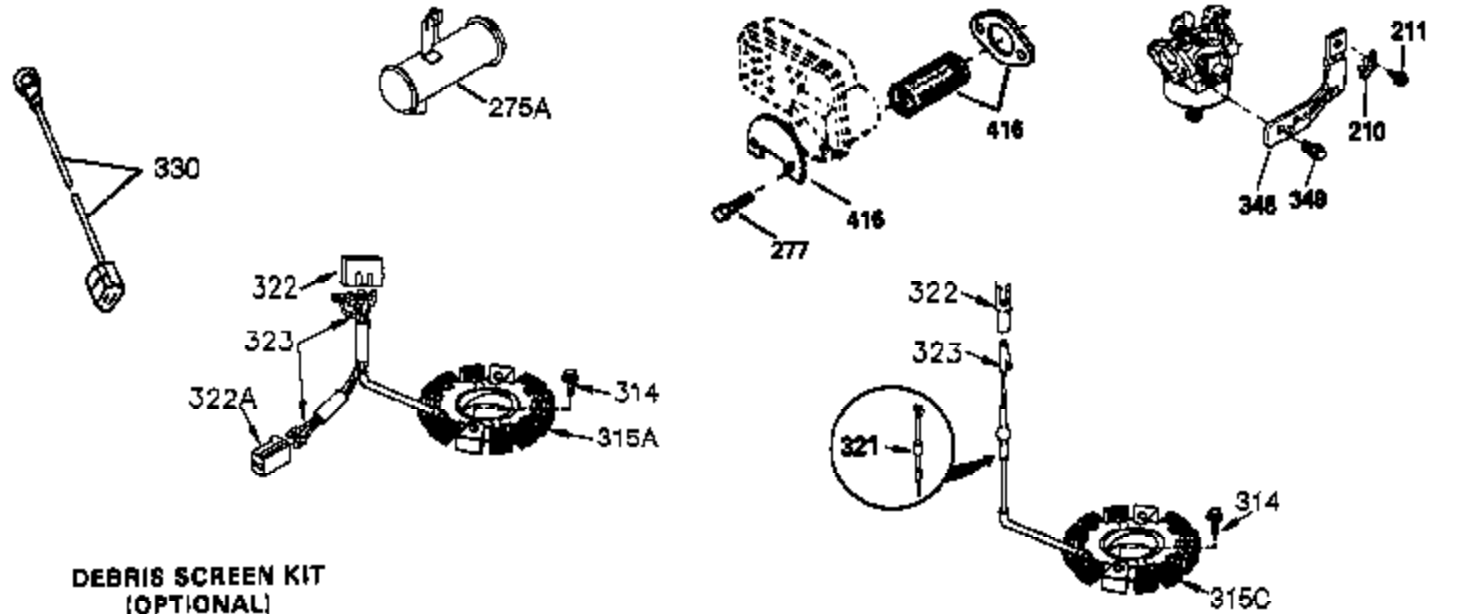

Ref #	Part Number	Qty	Description
420	730225	1	SAE 30 4-Cycle Engine Oil (Quart)

**OPTIONAL SPARK
ARRESTOR**

**DEBRIS SCREEN KIT
(OPTIONAL)**

Ref #	Part Number	Qty	Description
16	36494	1	Governor Lever
19A	36495	1	Extension Spring
64	650990	1	Screw, Torx T-30, 1/4-20 x 15/32"
92	650880	1	Lock Washer
93	650881	1	Flywheel Nut
186	33860	1	Governor Link
203	36482	1	Compression Spring
204	650777	1	Screw, 6-32 x 21/32"
209	650902	2	Screw, 10-32 x 7/16"
210	27793	1	Conduit Clip
211	28942	1	Screw, 10-32 x 3/8"
260	36292	1	Blower Housing
261	650788	2	Screw, 5/16-18 x 3/4"
262	29747B	2	Screw, Torx T-40, 5/16-24 x 21/32"
263	35963	1	Trim Ring
277	650729	2	Screw, 5/16-18 x 3-3/16"
314	650873	2	Screw, 1/4-20 x 3/4"
321	611161	1	Diode
322	610921	1	Connector Body
323	610922	1	Terminal
326	36210	1	Screen Plug
347	650949	3	Screw, 10-32 x 9/16"