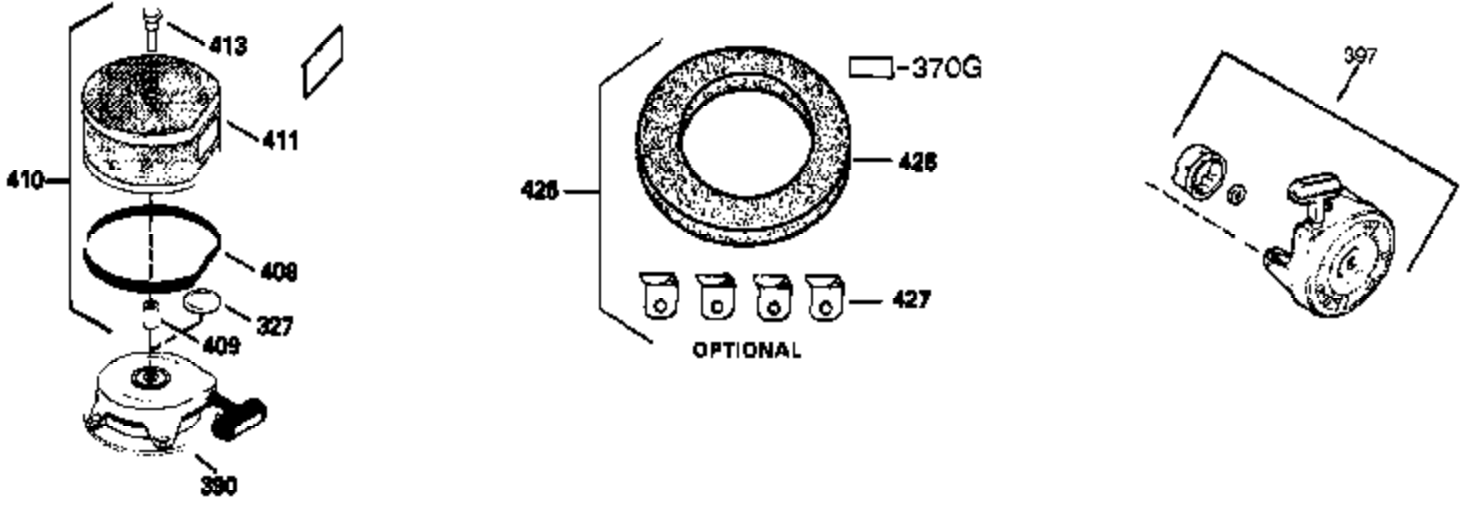

Ref #	Part Number	Qty	Description
420	730225	1	SAE 30 4-Cycle Engine Oil (Quart)

**OPTIONAL SPARK
ARRESTOR**

**DEBRIS SCREEN KIT
(OPTIONAL)**

Ref #	Part Number	Qty	Description
16	36494	1	Governor Lever
19A	36495	1	Extension Spring
64	650990	1	Screw, Torx T-30, 1/4-20 x 15/32"
92	650880	1	Lock Washer
93	650881	1	Flywheel Nut
186	33860	1	Governor Link
203	36482	1	Compression Spring
204	650777	1	Screw, 6-32 x 21/32"
209	650902	2	Screw, 10-32 x 7/16"
210	27793	1	Conduit Clip
211	28942	1	Screw, 10-32 x 3/8"
260	36292	1	Blower Housing
261	650788	2	Screw, 5/16-18 x 3/4"
262	29747B	2	Screw, Torx T-40, 5/16-24 x 21/32"
263	35963	1	Trim Ring
277	650729	2	Screw, 5/16-18 x 3-3/16"
314	650873	2	Screw, 1/4-20 x 3/4"
321	611161	1	Diode
322	610921	1	Connector Body
323	610922	1	Terminal
326	36210	1	Screen Plug
347	650949	3	Screw, 10-32 x 9/16"