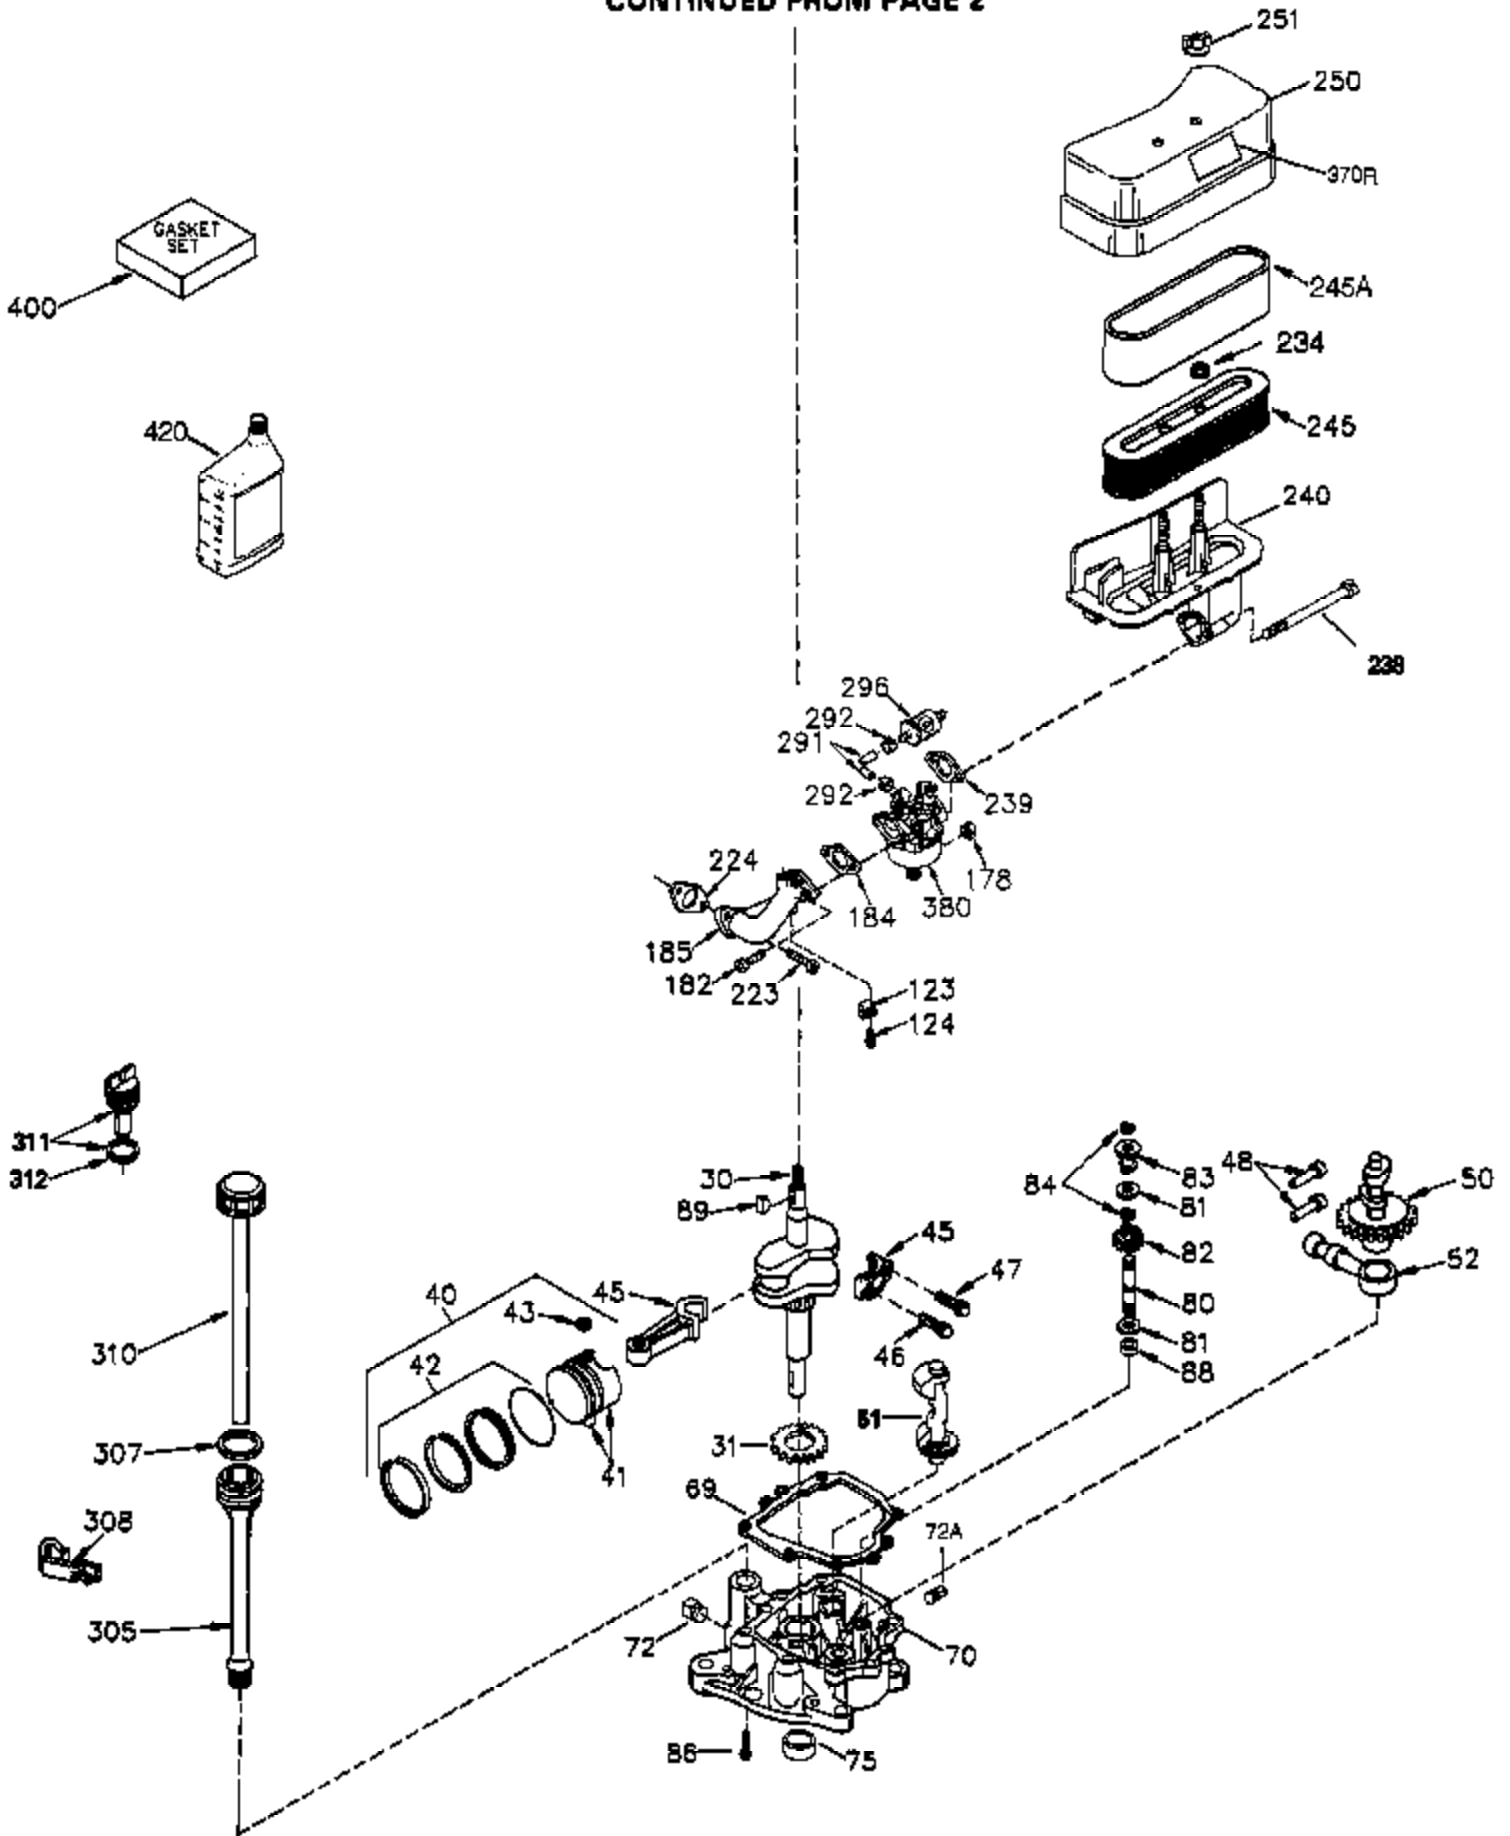

CONTINUED FROM PAGE 2

Ref #	Part Number	Qty	Description
30	35802A	1	Crankshaft
31	35327	1	Counterbalance Gear
40	34552	1	Piston, Pin & Ring Set (Std.)
40	34553	1	Piston, Pin & Ring Set (.010" OS)
40	34554	1	Piston, Pin & Ring Set (.020" OS)
41	34329A	1	Piston & Pin Ass'y. (Std.) (Incl. 43)
41	34330A	1	Piston & Pin Ass'y. (.010" OS) (Incl. 43)
41	34331A	1	Piston & Pin Ass'y. (.020" OS) (Incl. 43)
42	34332	1	Ring Set (Std.)
42	34333	1	Ring Set (.010" OS)
42	34334	1	Ring Set (.020" OS)
43	27888	2	Piston Pin Retaining Ring
45	35373A	1	Connecting Rod Ass'y. (Incl. 46 & 47)
46	650908	1	Connecting Rod Bolt
47	650882	1	Connecting Rod Bolt
48	34034	2	Valve Lifter
50	35381	1	Camshaft (MCR)
51	35747A	1	Counterbalance Weight
52	31356	1	Oil Pump Ass'y.
64	650990	1	Screw, Torx T-30, 1/4-20 x 15/32"
69	35317	1	* Mounting Flange Gasket
70	35711A	1	Mounting Flange (Incl. 72,75,80 & 81)
72	31927	1	Oil Drain Plug
75	35319	1	Oil Seal
80	35783	1	Governor Shaft
81	30590A	2	Washer
82	35378	1	Governor Gear Ass'y. (Incl. 81)
83	30588A	1	Governor Spool
84	29193	2	Retaining Ring
86	650833	7	Screw, 1/4-20 x 1-3/16"
88	31707A	1	Spacer (Incl. 81)
89	32589	1	Flywheel Key
123	33261	1	Intake Pipe Brace
124	650738	3	Screw, 1/4-20 x 5/8"
178	29752	2	Nut & Lock Washer, 1/4-28
182	30088A	2	Screw, 1/4-28 x 1"
184	33263	1	* Carburetor To Intake Pipe Gasket
185	34926	1	Intake Pipe
223	650378	2	Screw, Torx T-30, 5/16-18 x 1-1/8"
224	27915A	1	* Intake Pipe Gasket
234	650825	2	Nut & Lock Washer, 1/4-20
238	650834	2	Screw, 10-32 x 1-17/32"
239	33629	1	* Air Cleaner Gasket
240	35538B	1	Air Cleaner Body (Incl. 239)
245A	35404	1	Air Cleaner Filter
245	35403	1	Air Cleaner Filter (Incl. 251A)
250	35961	1	Air Cleaner Cover
251	650886	2	Wing Nut, 1/4-20
292	26460	2	Fuel Line Clamp
305	35574	1	Oil Fill Tube
307	35499	1	"O" Ring
308	35437	1	Fill Tube Clip
310	35576	1	Dipstick
380	632677	1	Carburetor (Incl. 184)
400	36450B	1	* Gasket Set (Incl. items marked PK in notes) Incl. part #'s 27272A (1), 27896A (2), 27915A (1), 29673 (1), 33263 (1), 33629 (1), 34698A (1), 35262 (1), 36448 (1)