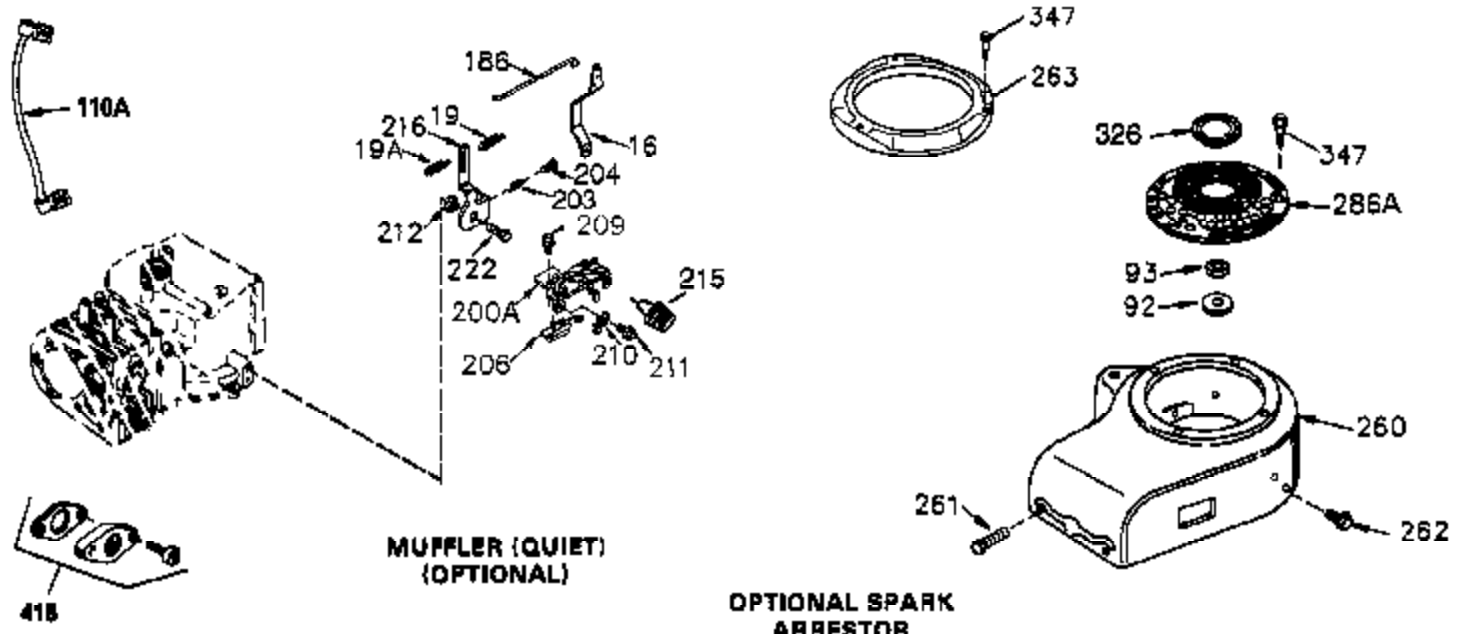

Ref #	Part Number	Qty	Description
420	730225	1	SAE 30 4-Cycle Engine Oil (Quart)

**OPTIONAL SPARK
ARRESTOR**

**DEBRIS SCREEN KIT
(OPTIONAL)**

Ref #	Part Number	Qty	Description
16	36494	1	Governor Lever
19A	36495	1	Extension Spring
64	650990	1	Screw, Torx T-30, 1/4-20 x 15/32"
92	650880	1	Lock Washer
93	650881	1	Flywheel Nut
186	33860	1	Governor Link
203	36482	1	Compression Spring
204	650777	1	Screw, 6-32 x 21/32"
209	650902	2	Screw, 10-32 x 7/16"
210	27793	1	Conduit Clip
211	28942	1	Screw, 10-32 x 3/8"
260	36292	1	Blower Housing
261	650788	2	Screw, 5/16-18 x 3/4"
262	29747B	2	Screw, Torx T-40, 5/16-24 x 21/32"
263	35963	1	Trim Ring
277	650729	2	Screw, 5/16-18 x 3-3/16"
314	650873	2	Screw, 1/4-20 x 3/4"
321	611161	1	Diode
322	610921	1	Connector Body
323	610922	1	Terminal
326	36210	1	Screen Plug
347	650949	3	Screw, 10-32 x 9/16"