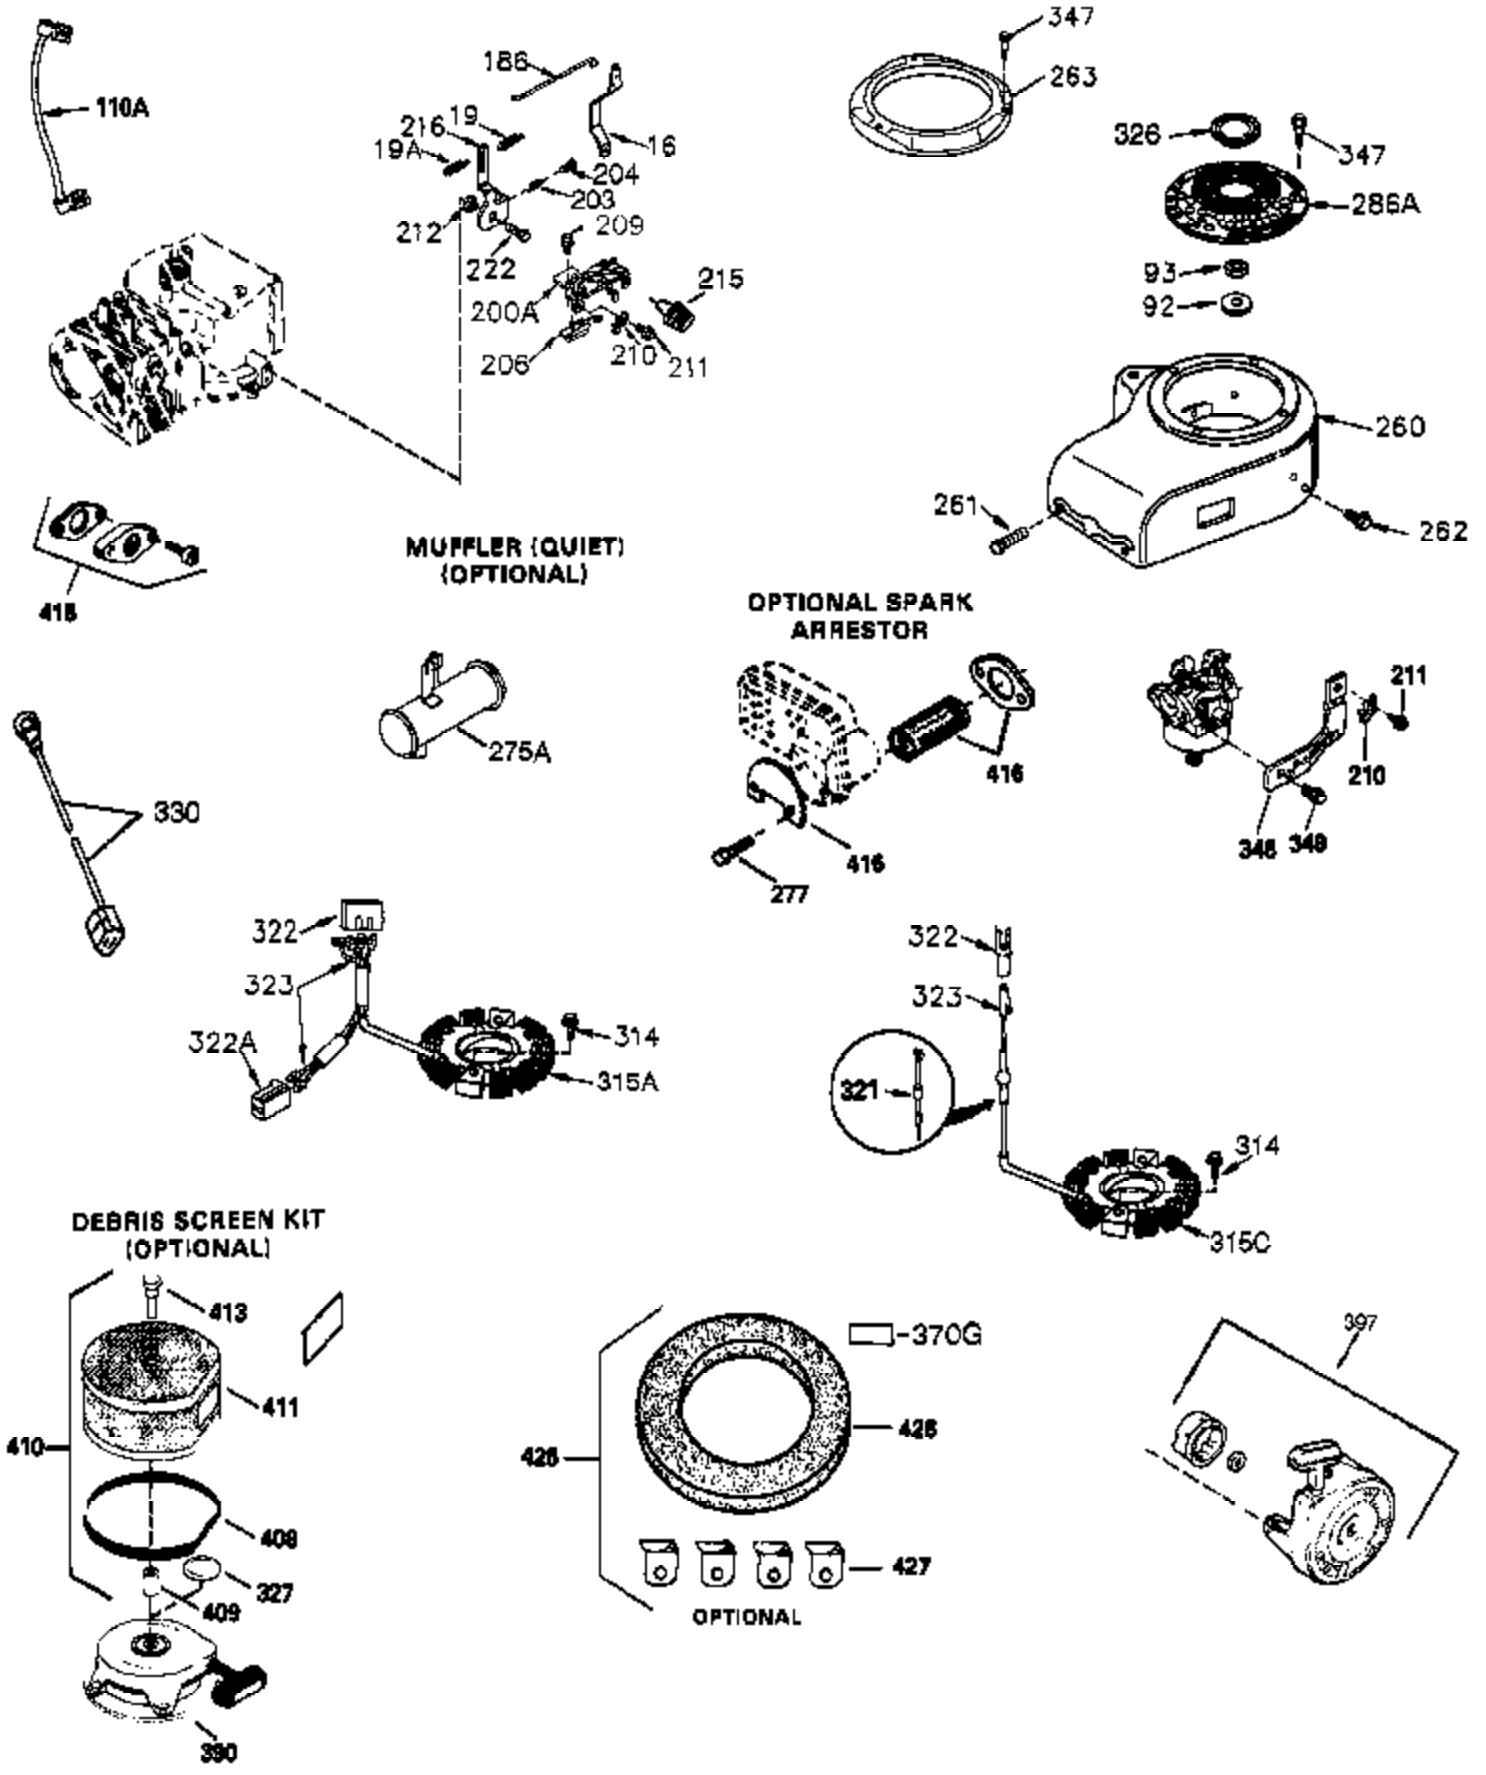

Ref #	Part Number	Qty	Description
420	730225	1	SAE 30 4-Cycle Engine Oil (Quart)

Ref #	Part Number	Qty	Description
16	36494	1	Governor Lever
19A	36495	1	Extension Spring
64	650990	1	Screw, Torx T-30, 1/4-20 x 15/32"
92	650880	1	Lock Washer
93	650881	1	Flywheel Nut
186	33860	1	Governor Link
203	36482	1	Compression Spring
204	650777	1	Screw, 6-32 x 21/32"
209	650902	2	Screw, 10-32 x 7/16"
210	27793	1	Conduit Clip
211	28942	1	Screw, 10-32 x 3/8"
251A	650825	2	Nut & Lock Washer, 1/4-20
260	36292	1	Blower Housing
261	650788	2	Screw, 5/16-18 x 3/4"
262	29747B	2	Screw, Torx T-40, 5/16-24 x 21/32"
263	35963	1	Trim Ring
277	650729	2	Screw, 5/16-18 x 3-3/16"
314	650873	2	Screw, 1/4-20 x 3/4"
321	611161	1	Diode
322	610921	1	Connector Body
323	610922	1	Terminal
326	36210	1	Screen Plug
347	650949	3	Screw, 10-32 x 9/16"