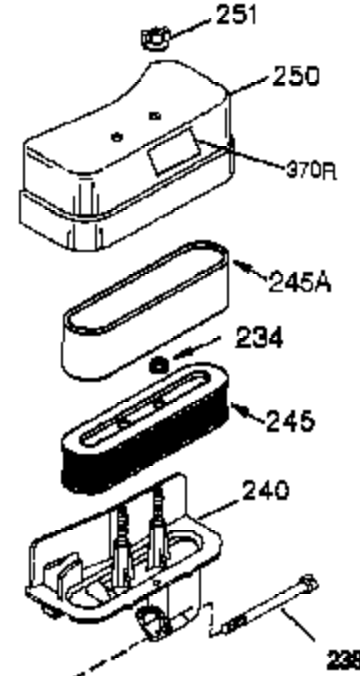

CONTINUED FROM PAGE 2

Ref #	Part Number	Qty	Description
19	34043	1	Extension Spring
30	36708	1	Crankshaft
31	35327	1	Counterbalance Gear
40	34552	1	Piston, Pin & Ring Set (Std.)
40	34553	1	Piston, Pin & Ring Set (.010" OS)
40	34554	1	Piston, Pin & Ring Set (.020" OS)
41	34329A	1	Piston & Pin Ass'y. (Std.) (Incl. 43)
41	34330A	1	Piston & Pin Ass'y. (.010" OS) (Incl. 43)
41	34331A	1	Piston & Pin Ass'y. (.020" OS) (Incl. 43)
42	34332	1	Ring Set (Std.)
42	34333	1	Ring Set (.010" OS)
42	34334	1	Ring Set (.020" OS)
43	27888	2	Piston Pin Retaining Ring
45	36897	1	Connecting Rod Ass'y. (Incl. 47)
47	651033	2	Connecting Rod Bolt
48	34034	2	Valve Lifter
50	35381	1	Camshaft (MCR)
51	35747A	1	Counterbalance Weight
52	31356	1	Oil Pump Ass'y.
69	35317	1	* Mounting Flange Gasket
70	35711A	1	Mounting Flange (Incl. 72,75,80 & 81)
72	31927	1	Oil Drain Plug
75	35319	1	Oil Seal
80	35783	1	Governor Shaft
81	30590A	2	Washer
82	35378	1	Governor Gear Ass'y. (Incl. 81)
83	30588A	1	Governor Spool
84	29193	2	Retaining Ring
86	650833	7	Screw, 1/4-20 x 1-3/16"
88	31707A	1	Spacer (Incl. 81)
89	32589	1	Flywheel Key
123	33261	1	Intake Pipe Brace
124	651031	2	Screw, 1/4-20 x 9/16"
178	29752	2	Nut & Lock Washer, 1/4-28
182	30088A	2	Screw, 1/4-28 x 1"
184	33263	1	* Carburetor To Intake Pipe Gasket
185	34926	1	Intake Pipe
202	36482	1	Compression Spring
205	651019	1	Screw, Torx T-10, 6-32 x 41/64"
223	650378	2	Screw, Torx T-30, 5/16-18 x 1-1/8"
224	27915A	1	* Intake Pipe Gasket
234	650825	2	Nut & Lock Washer, 1/4-20
238	650834	2	Screw, 10-32 x 1-17/32"
239	33629	1	* Air Cleaner Gasket
240	35538B	1	Air Cleaner Body (Incl. 239)
245	35403	1	Air Cleaner Filter (Incl. 234)
245A	35404	1	Air Cleaner Filter
250	35961	1	Air Cleaner Cover
251	650886	2	Wing Nut, 1/4-20
292	26460	2	Fuel Line Clamp
305	35574	1	Oil Fill Tube
307	35499	1	"O" Ring
308	35437	1	Fill Tube Clip
310	35576	1	Dipstick
380	632600	1	Carburetor (Incl. 184)
396	35763A	1	Electric Starter Motor (Optional)