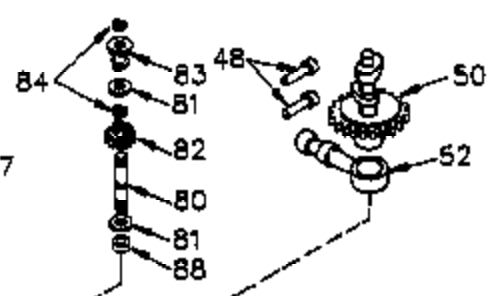

CONTINUED FROM PAGE 2

Ref #	Part Number	Qty	Description
19	34043	1	Extension Spring
30	36708	1	Crankshaft
31	35327	1	Counterbalance Gear
40	34552	1	Piston, Pin & Ring Set (Std.)
40	34553	1	Piston, Pin & Ring Set (.010" OS)
40	34554	1	Piston, Pin & Ring Set (.020" OS)
41	34329A	1	Piston & Pin Ass'y. (Std.) (Incl. 43)
41	34330A	1	Piston & Pin Ass'y. (.010" OS) (Incl. 43)
41	34331A	1	Piston & Pin Ass'y. (.020" OS) (Incl. 43)
42	34332	1	Ring Set (Std.)
42	34333	1	Ring Set (.010" OS)
42	34334	1	Ring Set (.020" OS)
43	27888	2	Piston Pin Retaining Ring
45	36897	1	Connecting Rod Ass'y. (Incl. 47)
47	651033	2	Connecting Rod Bolt
48	34034	2	Valve Lifter
50	35381	1	Camshaft (MCR)
51	35747A	1	Counterbalance Weight
52	31356	1	Oil Pump Ass'y.
69	35317	1	* Mounting Flange Gasket
70	35711A	1	Mounting Flange (Incl. 72,75,80 & 81)
72	31927	1	Oil Drain Plug
75	35319	1	Oil Seal
80	35783	1	Governor Shaft
81	30590A	2	Washer
82	35378	1	Governor Gear Ass'y. (Incl. 81)
83	30588A	1	Governor Spool
84	29193	2	Retaining Ring
86	650833	7	Screw, 1/4-20 x 1-3/16"
88	31707A	1	Spacer (Incl. 81)
89	32589	1	Flywheel Key
123	33261	1	Intake Pipe Brace
124	651031	2	Screw, 1/4-20 x 9/16"
178	29752	2	Nut & Lock Washer, 1/4-28
182	30088A	2	Screw, 1/4-28 x 1"
184	33263	1	* Carburetor To Intake Pipe Gasket
185	34926	1	Intake Pipe
202	36482	1	Compression Spring
205	651019	1	Screw, Torx T-10, 6-32 x 41/64"
223	650378	2	Screw, Torx T-30, 5/16-18 x 1-1/8"
224	27915A	1	* Intake Pipe Gasket
234	650825	2	Nut & Lock Washer, 1/4-20
238	650834	2	Screw, 10-32 x 1-17/32"
239	33629	1	* Air Cleaner Gasket
240	35538B	1	Air Cleaner Body (Incl. 239)
245	35403	1	Air Cleaner Filter (Incl. 234)
245A	35404	1	Air Cleaner Filter
250	35961	1	Air Cleaner Cover
251	650886	2	Wing Nut, 1/4-20
292	26460	2	Fuel Line Clamp
305	35574	1	Oil Fill Tube
307	35499	1	"O" Ring
308	35437	1	Fill Tube Clip
310	35576	1	Dipstick
380	632600	1	Carburetor (Incl. 184)
396	35763A	1	Electric Starter Motor (Optional)