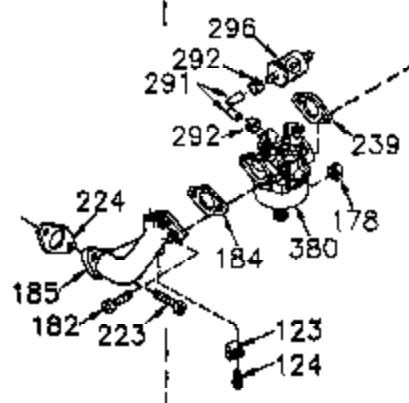

CONTINUED FROM PAGE 2

Ref #	Part Number	Qty	Description
19	34043	1	Extension Spring
30	36708	1	Crankshaft
31	35327	1	Counterbalance Gear
40	34552	1	Piston, Pin & Ring Set (Std.)
40	34553	1	Piston, Pin & Ring Set (.010" OS)
40	34554	1	Piston, Pin & Ring Set (.020" OS)
41	34329A	1	Piston & Pin Ass'y. (Std.) (Incl. 43)
41	34330A	1	Piston & Pin Ass'y. (.010" OS) (Incl. 43)
41	34331A	1	Piston & Pin Ass'y. (.020" OS) (Incl. 43)
42	34332	1	Ring Set (Std.)
42	34333	1	Ring Set (.010" OS)
42	34334	1	Ring Set (.020" OS)
43	27888	2	Piston Pin Retaining Ring
45	36897	1	Connecting Rod Ass'y. (Incl. 47)
47	651033	2	Connecting Rod Bolt
48	34034	2	Valve Lifter
50	35381	1	Camshaft (MCR)
51	35747A	1	Counterbalance Weight
52	31356	1	Oil Pump Ass'y.
69	35317	1	* Mounting Flange Gasket
70	35711A	1	Mounting Flange (Incl. 72,75,80 & 81)
72	31927	1	Oil Drain Plug
75	35319	1	Oil Seal
80	35783	1	Governor Shaft
81	30590A	2	Washer
82	35378	1	Governor Gear Ass'y. (Incl. 81)
83	30588A	1	Governor Spool
84	29193	2	Retaining Ring
86	650833	7	Screw, 1/4-20 x 1-3/16"
88	31707A	1	Spacer (Incl. 81)
89	32589	1	Flywheel Key
123	33261	1	Intake Pipe Brace
124	651031	2	Screw, 1/4-20 x 9/16"
178	29752	2	Nut & Lock Washer, 1/4-28
182	30088A	2	Screw, 1/4-28 x 1"
184	33263	1	* Carburetor To Intake Pipe Gasket
185	34926	1	Intake Pipe
202	36482	1	Compression Spring
205	651019	1	Screw, Torx T-10, 6-32 x 41/64"
223	650378	2	Screw, Torx T-30, 5/16-18 x 1-1/8"
224	27915A	1	* Intake Pipe Gasket
234	650825	2	Nut & Lock Washer, 1/4-20
238	650834	2	Screw, 10-32 x 1-17/32"
239	33629	1	* Air Cleaner Gasket
240	35538B	1	Air Cleaner Body (Incl. 239)
245	35403	1	Air Cleaner Filter (Incl. 234)
245A	35404	1	Air Cleaner Filter
250	35961	1	Air Cleaner Cover
251	650886	2	Wing Nut, 1/4-20
292	26460	2	Fuel Line Clamp
305	35574	1	Oil Fill Tube
307	35499	1	"O" Ring
308	35437	1	Fill Tube Clip
310	35576	1	Dipstick
380	632600	1	Carburetor (Incl. 184)
396	35763A	1	Electric Starter Motor (Optional)