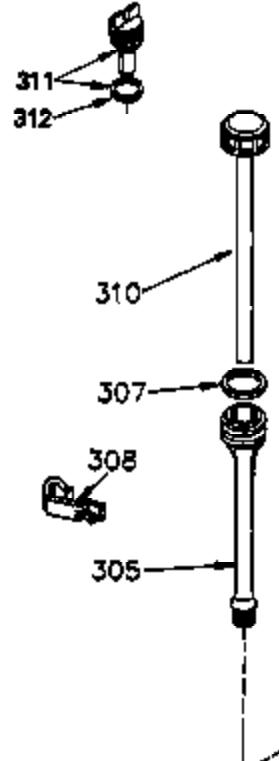

CONTINUED FROM PAGE 2

Ref #	Part Number	Qty	Description
19	34043	1	Extension Spring
30	36708	1	Crankshaft
31	35327	1	Counterbalance Gear
40	34552	1	Piston, Pin & Ring Set (Std.)
40	34553	1	Piston, Pin & Ring Set (.010" OS)
40	34554	1	Piston, Pin & Ring Set (.020" OS)
41	34329A	1	Piston & Pin Ass'y. (Std.) (Incl. 43)
41	34330A	1	Piston & Pin Ass'y. (.010" OS) (Incl. 43)
41	34331A	1	Piston & Pin Ass'y. (.020" OS) (Incl. 43)
42	34332	1	Ring Set (Std.)
42	34333	1	Ring Set (.010" OS)
42	34334	1	Ring Set (.020" OS)
43	27888	2	Piston Pin Retaining Ring
45	36897	1	Connecting Rod Ass'y. (Incl. 47)
47	651033	2	Connecting Rod Bolt
48	34034	2	Valve Lifter
50	35381	1	Camshaft (MCR)
51	35747A	1	Counterbalance Weight
52	31356	1	Oil Pump Ass'y.
69	35317	1	* Mounting Flange Gasket
70	35711A	1	Mounting Flange (Incl. 72,75,80 & 81)
72	31927	1	Oil Drain Plug
75	35319	1	Oil Seal
80	35783	1	Governor Shaft
81	30590A	2	Washer
82	35378	1	Governor Gear Ass'y. (Incl. 81)
83	30588A	1	Governor Spool
84	29193	2	Retaining Ring
86	650833	7	Screw, 1/4-20 x 1-3/16"
88	31707A	1	Spacer (Incl. 81)
89	32589	1	Flywheel Key
123	33261	1	Intake Pipe Brace
124	651031	2	Screw, 1/4-20 x 9/16"
178	29752	2	Nut & Lock Washer, 1/4-28
182	30088A	2	Screw, 1/4-28 x 1"
184	33263	1	* Carburetor To Intake Pipe Gasket
185	34926	1	Intake Pipe
202	36482	1	Compression Spring
205	651019	1	Screw, Torx T-10, 6-32 x 41/64"
223	650378	2	Screw, Torx T-30, 5/16-18 x 1-1/8"
224	27915A	1	* Intake Pipe Gasket
234	650825	2	Nut & Lock Washer, 1/4-20
238	650834	2	Screw, 10-32 x 1-17/32"
239	33629	1	* Air Cleaner Gasket
240	35538B	1	Air Cleaner Body (Incl. 239)
245	35403	1	Air Cleaner Filter (Incl. 234)
245A	35404	1	Air Cleaner Filter
250	35961	1	Air Cleaner Cover
251	650886	2	Wing Nut, 1/4-20
292	26460	2	Fuel Line Clamp
305	35574	1	Oil Fill Tube
307	35499	1	"O" Ring
308	35437	1	Fill Tube Clip
310	35576	1	Dipstick
380	632600	1	Carburetor (Incl. 184)
396	35763A	1	Electric Starter Motor (Optional)