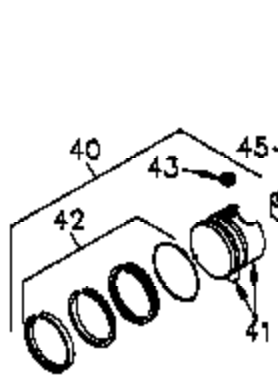

CONTINUED FROM PAGE 2

Ref #	Part Number	Qty	Description
19	34043	1	Extension Spring
30	36708	1	Crankshaft
31	35327	1	Counterbalance Gear
40	34552	1	Piston, Pin & Ring Set (Std.)
40	34553	1	Piston, Pin & Ring Set (.010" OS)
40	34554	1	Piston, Pin & Ring Set (.020" OS)
41	34329A	1	Piston & Pin Ass'y. (Std.) (Incl. 43)
41	34330A	1	Piston & Pin Ass'y. (.010" OS) (Incl. 43)
41	34331A	1	Piston & Pin Ass'y. (.020" OS) (Incl. 43)
42	34332	1	Ring Set (Std.)
42	34333	1	Ring Set (.010" OS)
42	34334	1	Ring Set (.020" OS)
43	27888	2	Piston Pin Retaining Ring
45	36897	1	Connecting Rod Ass'y. (Incl. 47)
47	651033	2	Connecting Rod Bolt
48	34034	2	Valve Lifter
50	35381	1	Camshaft (MCR)
51	35747A	1	Counterbalance Weight
52	31356	1	Oil Pump Ass'y.
69	35317	1	* Mounting Flange Gasket
70	35711A	1	Mounting Flange (Incl. 72,75,80 & 81)
72	31927	1	Oil Drain Plug
75	35319	1	Oil Seal
80	35783	1	Governor Shaft
81	30590A	2	Washer
82	35378	1	Governor Gear Ass'y. (Incl. 81)
83	30588A	1	Governor Spool
84	29193	2	Retaining Ring
86	650833	7	Screw, 1/4-20 x 1-3/16"
88	31707A	1	Spacer (Incl. 81)
89	32589	1	Flywheel Key
123	33261	1	Intake Pipe Brace
124	651031	2	Screw, 1/4-20 x 9/16"
178	29752	2	Nut & Lock Washer, 1/4-28
182	30088A	2	Screw, 1/4-28 x 1"
184	33263	1	* Carburetor To Intake Pipe Gasket
185	34926	1	Intake Pipe
202	36482	1	Compression Spring
205	651019	1	Screw, Torx T-10, 6-32 x 41/64"
223	650378	2	Screw, Torx T-30, 5/16-18 x 1-1/8"
224	27915A	1	* Intake Pipe Gasket
234	650825	2	Nut & Lock Washer, 1/4-20
238	650834	2	Screw, 10-32 x 1-17/32"
239	33629	1	* Air Cleaner Gasket
240	35538B	1	Air Cleaner Body (Incl. 239)
245	35403	1	Air Cleaner Filter (Incl. 234)
245A	35404	1	Air Cleaner Filter
250	35961	1	Air Cleaner Cover
251	650886	2	Wing Nut, 1/4-20
292	26460	2	Fuel Line Clamp
305	35574	1	Oil Fill Tube
307	35499	1	"O" Ring
308	35437	1	Fill Tube Clip
310	35576	1	Dipstick
380	632600	1	Carburetor (Incl. 184)
396	35763A	1	Electric Starter Motor (Optional)