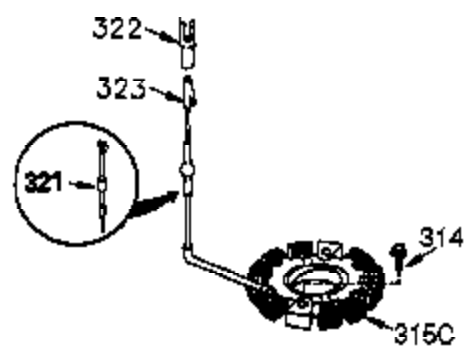

**OPTIONAL SPARK
ARRESTOR**