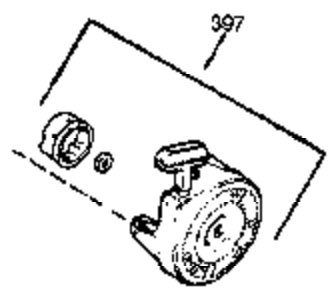

**MUFFLER (QUIET)
(OPTIONAL)**

**OPTIONAL SPARK
ARRESTOR**

**DEBRIS SCREEN KIT
(OPTIONAL)**

OPTIONAL

Ref #	Part Number	Qty	Description
16	32651	1	Governor Lever
19	34043	1	Extension Spring
19A	35203	1	Extension Spring
92	650880	1	Lock Washer
93	650881	1	Flywheel Nut
186	33860	1	Governor Link
202	36482	1	Compression Spring
205	651019	1	Screw, Torx T-10, 6-32 x 41/64"
209	30200	2	Screw, 10-24 x 9/16"
210	27793	1	Conduit Clip
211	28942	1	Screw, 10-32 x 3/8"
212	35550	1	Bushing
216	35202A	1	RPM Adj. Lever (Incl. 19A, 212, 222 & 239)
222	30312	1	Screw, 10-32 x 1/2"
260	36292	1	Blower Housing
261	650788	2	Screw, 5/16-18 x 3/4"
262	29747B	2	Screw, Torx T-40, 5/16-24 x 21/32"
263	35963	1	Trim Ring
314	650873	2	Screw, 1/4-20 x 3/4"
322	610921	1	Connector Body
322A	610824	1	Connector Body
323	610922	1	Terminal
326	36210	1	Screen Plug
347	650949	3	Screw, 10-32 x 9/16"
396	35763A	1	Electric Starter Motor (Optional)
900	0		Replacement EN 752287A, order from 71 -999
900	0		Replacement Short Block None