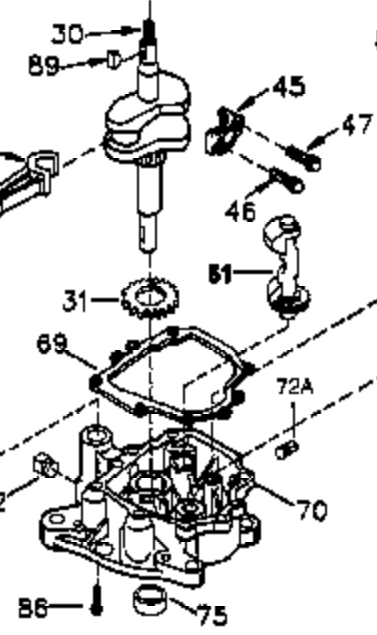

CONTINUED FROM PAGE 2

Ref #	Part Number	Qty	Description
19	34043	1	Extension Spring
30	36708	1	Crankshaft
31	35327	1	Counterbalance Gear
40	34552	1	Piston, Pin & Ring Set (Std.)
40	34553	1	Piston, Pin & Ring Set (.010" OS)
40	34554	1	Piston, Pin & Ring Set (.020" OS)
41	34329A	1	Piston & Pin Ass'y. (Std.) (Incl. 43)
41	34330A	1	Piston & Pin Ass'y. (.010" OS) (Incl. 43)
41	34331A	1	Piston & Pin Ass'y. (.020" OS) (Incl. 43)
42	34332	1	Ring Set (Std.)
42	34333	1	Ring Set (.010" OS)
42	34334	1	Ring Set (.020" OS)
43	27888	2	Piston Pin Retaining Ring
45	36897	1	Connecting Rod Ass'y. (Incl. 47)
47	651033	2	Connecting Rod Bolt
48	34034	2	Valve Lifter
50	35381	1	Camshaft (MCR)
51	35747A	1	Counterbalance Weight
52	31356	1	Oil Pump Ass'y.
69	35317	1	* Mounting Flange Gasket
70	35711A	1	Mounting Flange (Incl. 72,75,80 & 81)
72	31927	1	Oil Drain Plug
75	35319	1	Oil Seal
80	35783	1	Governor Shaft
81	30590A	2	Washer
82	35378	1	Governor Gear Ass'y. (Incl. 81)
83	30588A	1	Governor Spool
84	29193	2	Retaining Ring
86	650833	7	Screw, 1/4-20 x 1-3/16"
88	31707A	1	Spacer (Incl. 81)
89	32589	1	Flywheel Key
123	33261	1	Intake Pipe Brace
124	651031	2	Screw, 1/4-20 x 9/16"
178	29752	2	Nut & Lock Washer, 1/4-28
182	30088A	2	Screw, 1/4-28 x 1"
184	33263	1	* Carburetor To Intake Pipe Gasket
185	34926	1	Intake Pipe
202	36482	1	Compression Spring
205	651019	1	Screw, Torx T-10, 6-32 x 41/64"
223	650378	2	Screw, Torx T-30, 5/16-18 x 1-1/8"
224	27915A	1	* Intake Pipe Gasket
234	650825	2	Nut & Lock Washer, 1/4-20
238	650834	2	Screw, 10-32 x 1-17/32"
239	33629	1	* Air Cleaner Gasket
240	35538B	1	Air Cleaner Body (Incl. 239)
245	35403	1	Air Cleaner Filter (Incl. 234)
245A	35404	1	Air Cleaner Filter
250	35961	1	Air Cleaner Cover
251	650886	2	Wing Nut, 1/4-20
292	26460	2	Fuel Line Clamp
305	35574	1	Oil Fill Tube
307	35499	1	"O" Ring
308	35437	1	Fill Tube Clip
310	35576	1	Dipstick
380	632600	1	Carburetor (Incl. 184)
396	35763A	1	Electric Starter Motor (Optional)