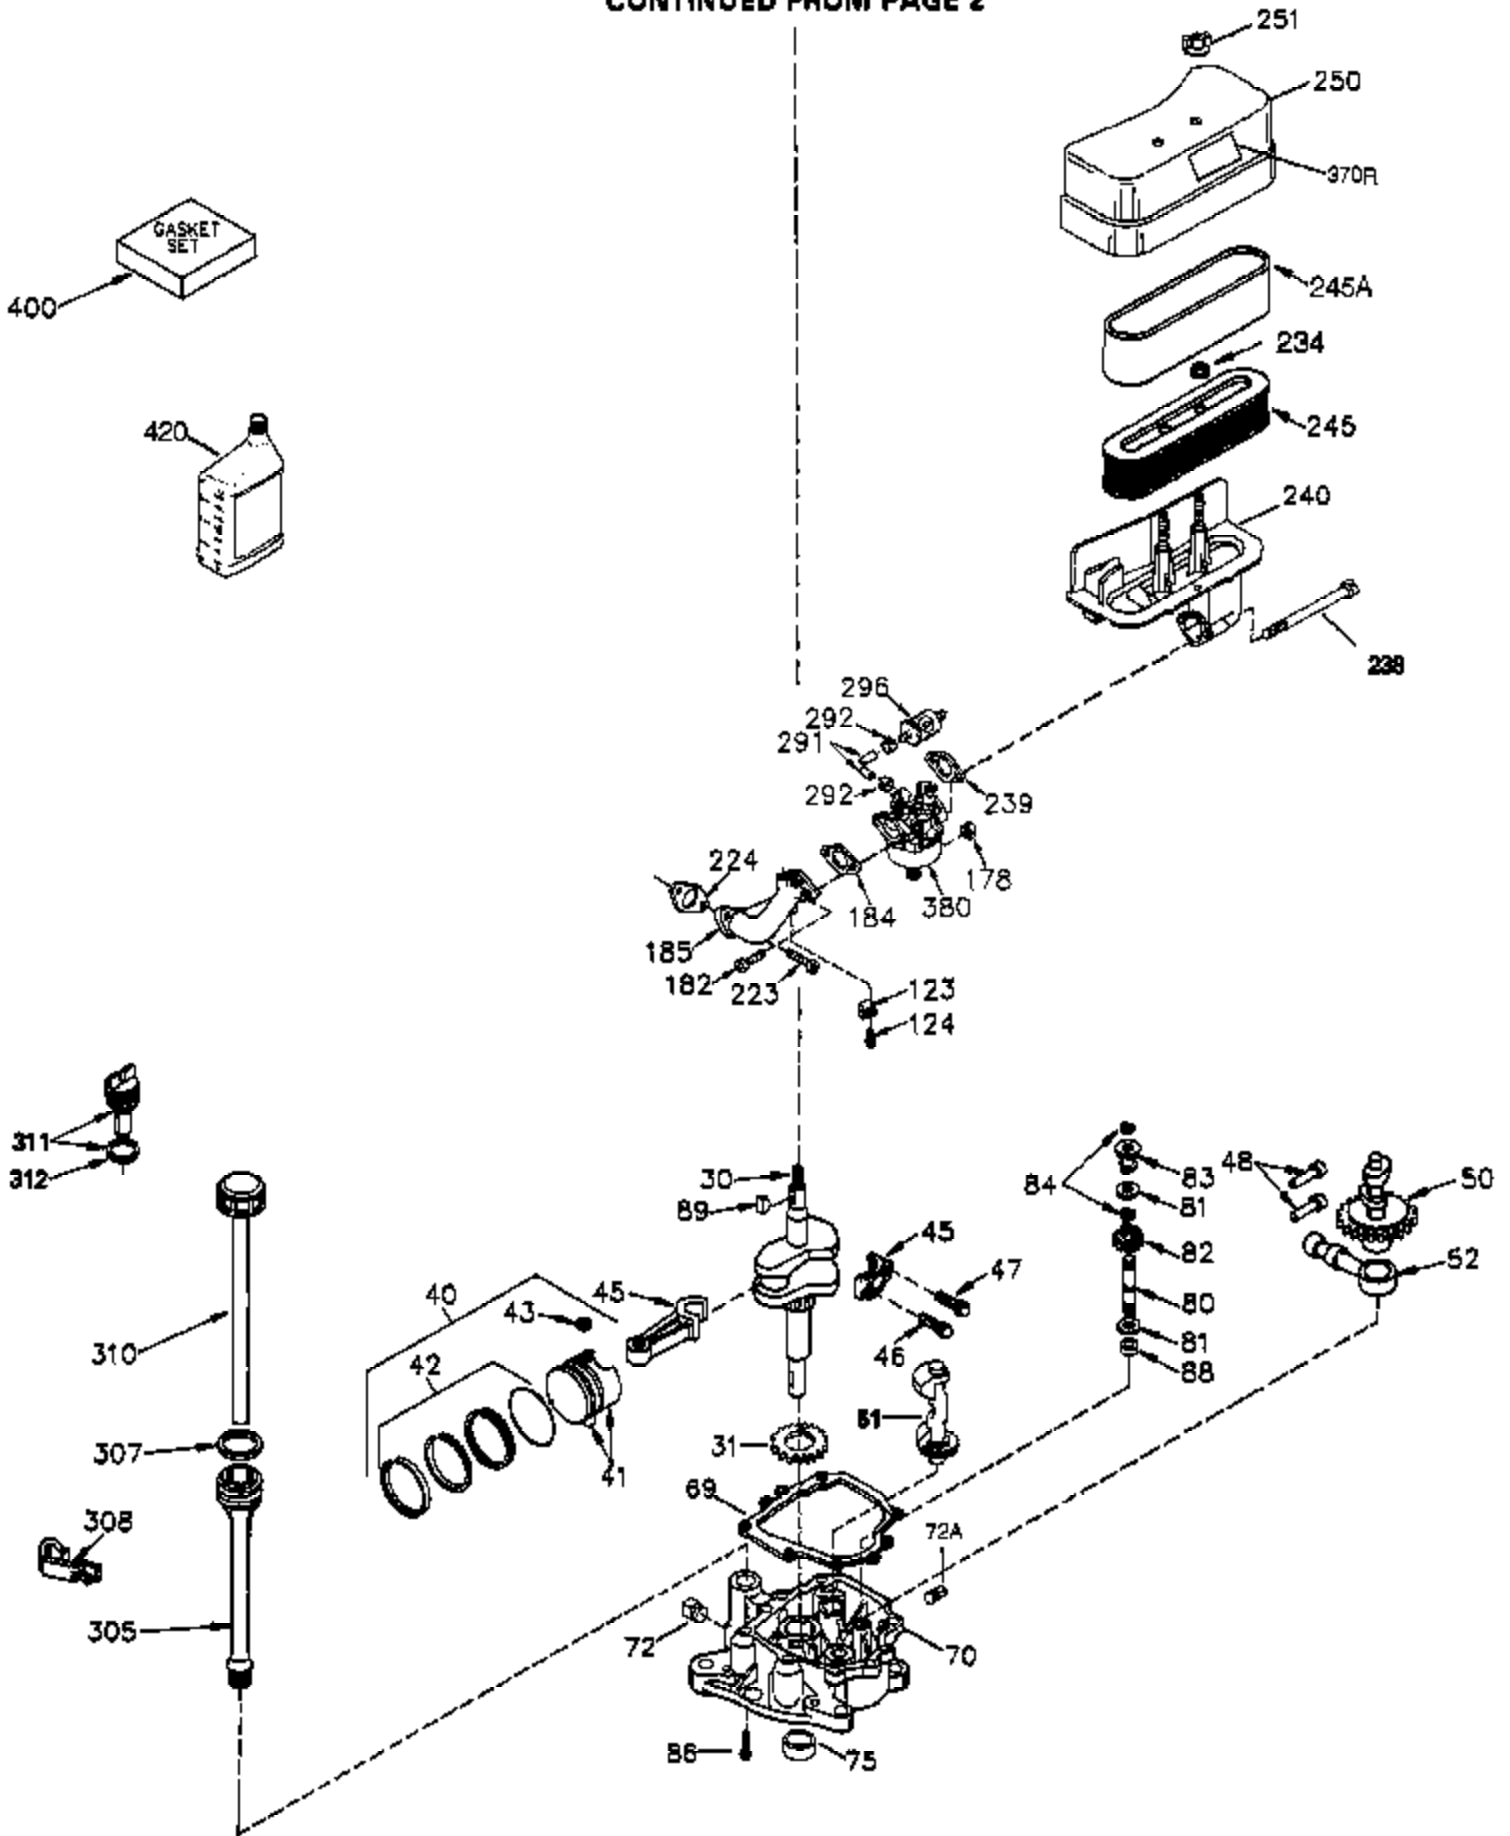

CONTINUED FROM PAGE 2

Ref #	Part Number	Qty	Description
19	34043	1	Extension Spring
30	36708	1	Crankshaft
31	35327	1	Counterbalance Gear
40	34552	1	Piston, Pin & Ring Set (Std.)
40	34553	1	Piston, Pin & Ring Set (.010" OS)
40	34554	1	Piston, Pin & Ring Set (.020" OS)
41	34329A	1	Piston & Pin Ass'y. (Std.) (Incl. 43)
41	34330A	1	Piston & Pin Ass'y. (.010" OS) (Incl. 43)
41	34331A	1	Piston & Pin Ass'y. (.020" OS) (Incl. 43)
42	34332	1	Ring Set (Std.)
42	34333	1	Ring Set (.010" OS)
42	34334	1	Ring Set (.020" OS)
43	27888	2	Piston Pin Retaining Ring
45	36897	1	Connecting Rod Ass'y. (Incl. 47)
47	651033	2	Connecting Rod Bolt
48	34034	2	Valve Lifter
50	35381	1	Camshaft (MCR)
51	35747A	1	Counterbalance Weight
52	31356	1	Oil Pump Ass'y.
69	35317	1	* Mounting Flange Gasket
70	35711A	1	Mounting Flange (Incl. 72, 75 & 80)
72	31927	1	Oil Drain Plug
75	35319	1	Oil Seal
80	35783	1	Governor Shaft
81	30590A	2	Washer
82	35378	1	Governor Gear Ass'y. (Incl. 81)
83	30588A	1	Governor Spool
84	29193	2	Retaining Ring
86	650833	7	Screw, 1/4-20 x 1-3/16"
88	31707A	1	Spacer (Incl. 81)
89	32589	1	Flywheel Key
123	33261	1	Intake Pipe Brace
124	651031	2	Screw, 1/4-20 x 9/16"
178	29752	2	Nut & Lock Washer, 1/4-28
182	30088A	2	Screw, 1/4-28 x 1"
184	33263	1	* Carburetor To Intake Pipe Gasket
185	34926	1	Intake Pipe
202	36482	1	Compression Spring
205	651019	1	Screw Torx T-10, 6-32 x 41/64"
223	650378	2	Screw, Torx T-30, 5/16-18 x 1-3/32"
224	27915A	1	* Intake Pipe Gasket
234	650825	2	Nut & Lock Washer, 1/4-20
238	650834	2	Screw, 10-32 x 1-17/32"
239	33629	1	* Air Cleaner Gasket
240	35538B	1	Air Cleaner Body (Incl. 239)
245A	35404	1	Air Cleaner Filter
245	35403	1	Air Cleaner Filter (Incl. 234)
250	35961	1	Air Cleaner Cover
251	650886	2	Wing Nut 1/4-20
292	26460	2	Fuel Line Clamp
305	35574	1	Oil Fill Tube
307	35499	1	"O" Ring
308	35437	1	Fill Tube Clip
310	35576	1	Dipstick
380	632600	1	Carburetor (Incl. 184)
396	35763A	1	Electric Starter Motor (Optional)