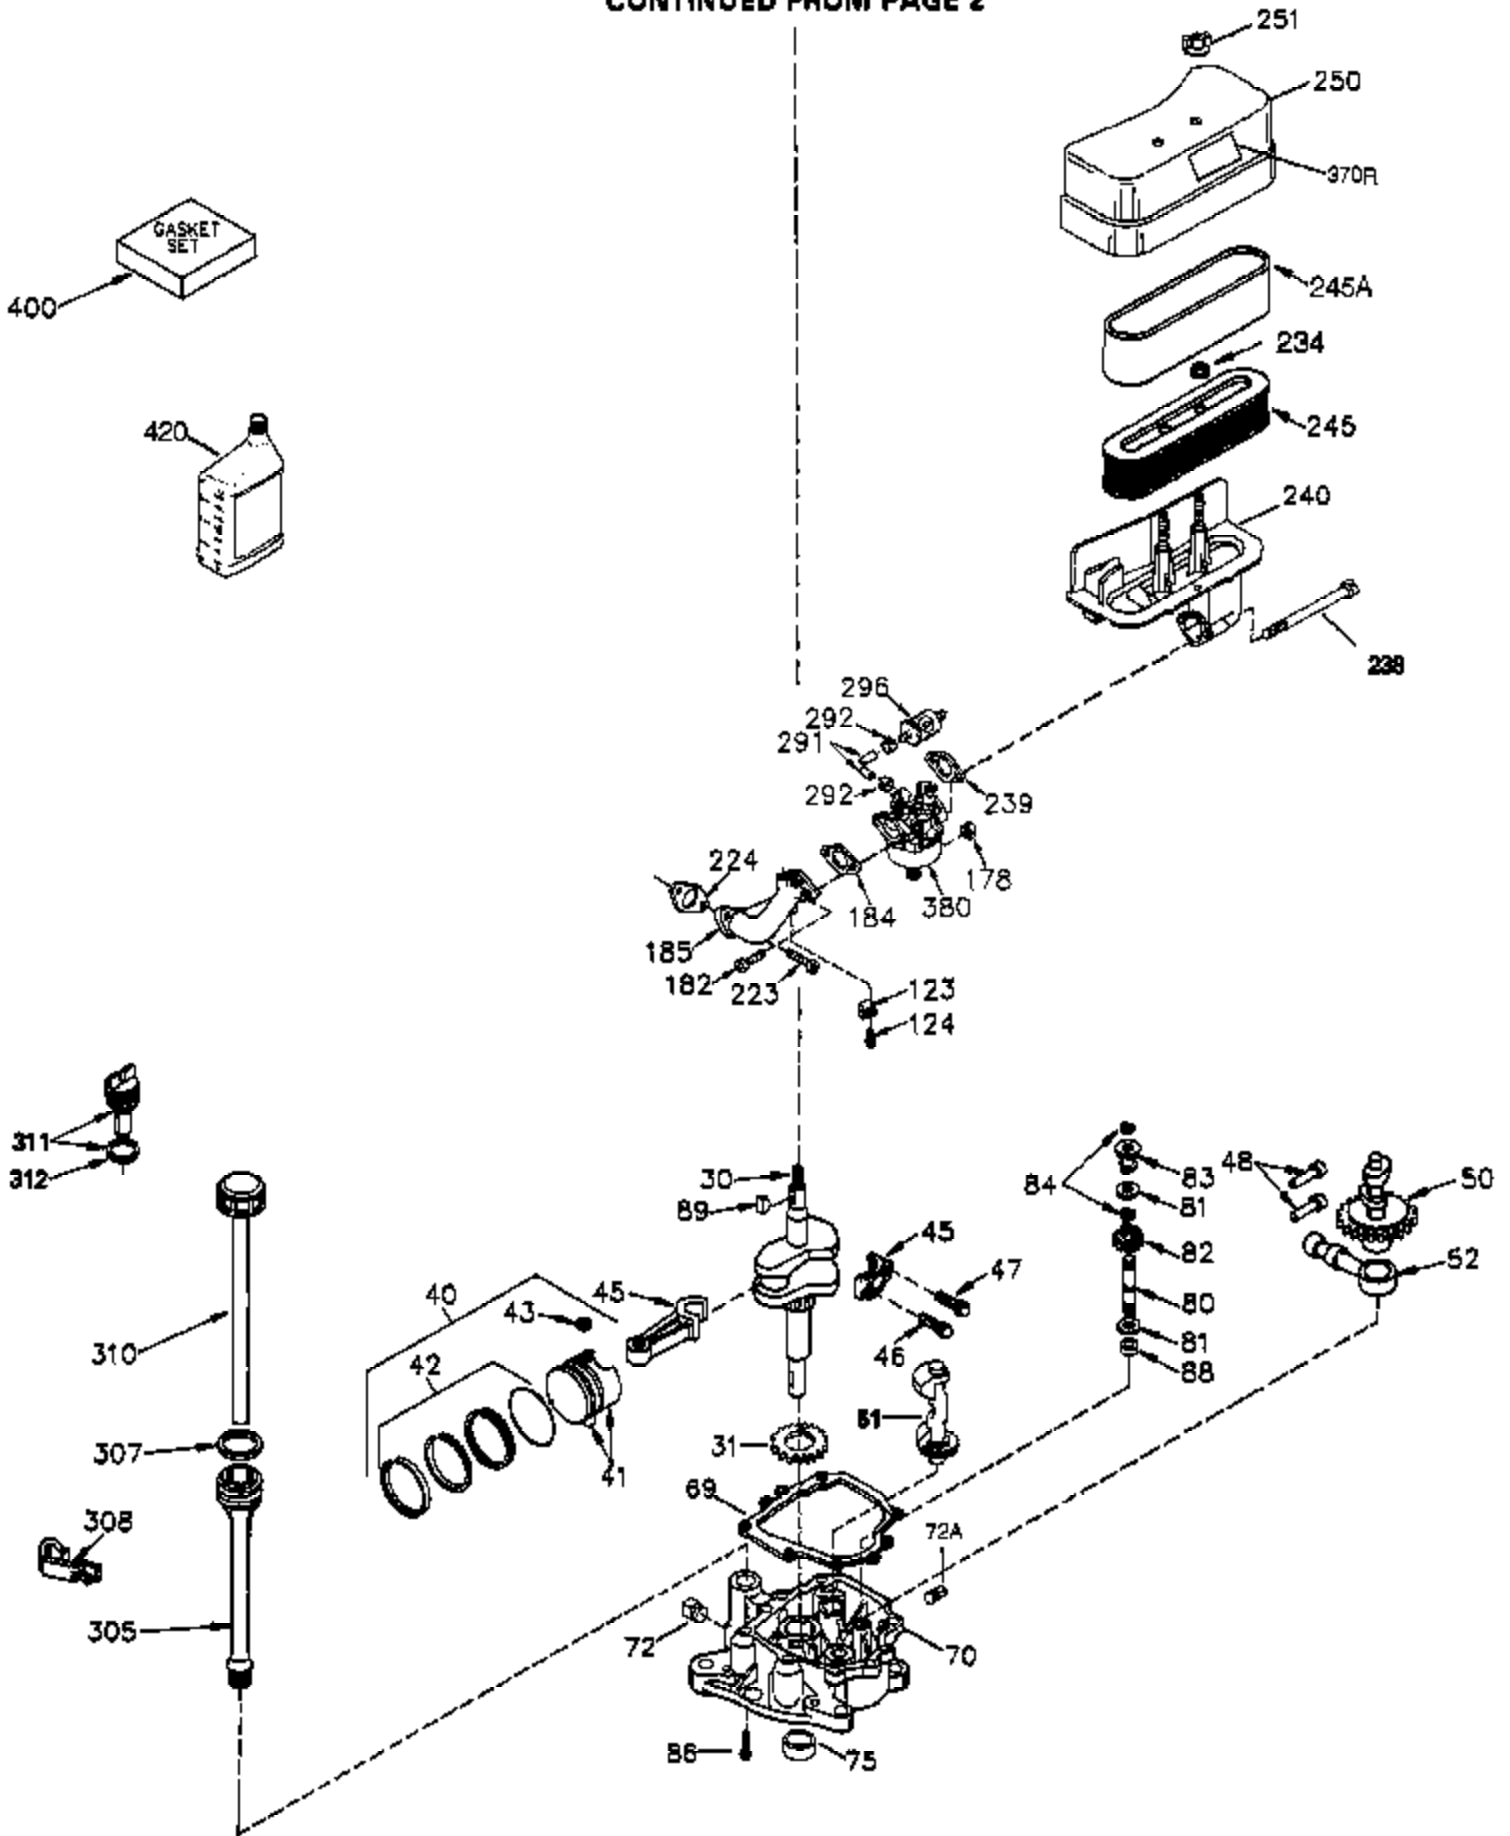

CONTINUED FROM PAGE 2

Engine Parts List #2

Ref #	Part Number	Qty	Description
19	35203	1	Control Spring
30	35380A	1	Crankshaft
40	34552	1	Piston, Pin & Ring Set (Std.)
40	34553	1	Piston, Pin & Ring Set (.010" OS)
40	34554	1	Piston, Pin & Ring Set (.020" OS)
41	34329A	1	Piston & Pin Ass'y. (Std.) (Incl. 43)
41	34330A	1	Piston & Pin Ass'y. (.010" OS) (Incl. 43)
41	34331A	1	Piston & Pin Ass'y. (.020" OS) (Incl. 43)
42	34332	1	Ring Set (Std.)
42	34333	1	Ring Set (.010" OS)
42	34334	1	Ring Set (.020" OS)
43	27888	2	Piston Pin Retaining Ring
45	35373A	1	Connecting Rod Ass'y. (Incl. 46 & 47)
46	650908	1	Connecting Rod Bolt
47	650882	1	Connecting Rod Bolt
48	34034	2	Valve Lifter
50	35381	1	Camshaft (MCR)
52	31356	1	Oil Pump Ass'y.
64	650990	1	Screw, 5/16-18 x 15/32"
69	35262A	1	* Mounting Flange Gasket
70	35382A	1	Mounting Flange (Incl. 72,75,80 & 81)
72	31927	1	Oil Drain Plug
75	35319	1	Oil Seal
80	30668	1	Governor Shaft
81	30590A	2	Washer
82	35378	1	Governor Gear Ass'y. (Incl. 81)
83	30588A	1	Governor Spool
84	29193	2	Retaining Ring
86	650833	8	Screw, 1/4-20 x 1-3/16"
88	31707A	1	Spacer (Incl. 81)
89	32589	1	Flywheel Key
123	33261	1	Intake Pipe Brace
124	650738	3	Screw, 1/4-20 x 5/8"
178	29752	2	Nut & Lock Washer, 1/4-28
182	30088A	2	Screw, 1/4-28 x 1"
184	33263	1	* Carburetor To Intake Pipe Gasket
185	34926	1	Intake Pipe
201	35202A	1	Override Control Bracket
202	36482	1	Compressoin Spring
205	650777	1	Screw, 6-32 x 21/32"
209A	30312	1	Screw, 10-32 x 1/2"
223	650378	2	Screw, Torx T-30, 5/16-18 x 1-1/8"
224	27915A	1	* Intake Pipe Gasket
234	650825	2	Nut & Lock Washer, 1/4-20
238	650834	2	Screw, 10-32 x 1-17/32"
239	33629	1	* Air Cleaner Gasket
240	35538B	1	Air Cleaner Body (Incl. 239)
245	35403	1	Air Cleaner Filter (Incl. 324)
245A	35404	1	Air Cleaner Filter
250	35961	1	Air Cleaner Cover
251	650886	2	Wing Nut, 1/4-20
292	26460	2	Fuel Line Clamp
296	34279B	1	Fuel Filter (Incl. 292)
305	35574	1	Oil Fill Tube
307	35499	1	"O" Ring
308	35437	1	Fill Tube Clip
310	35576	1	Dipstick
355	590701	1	Starter Handle