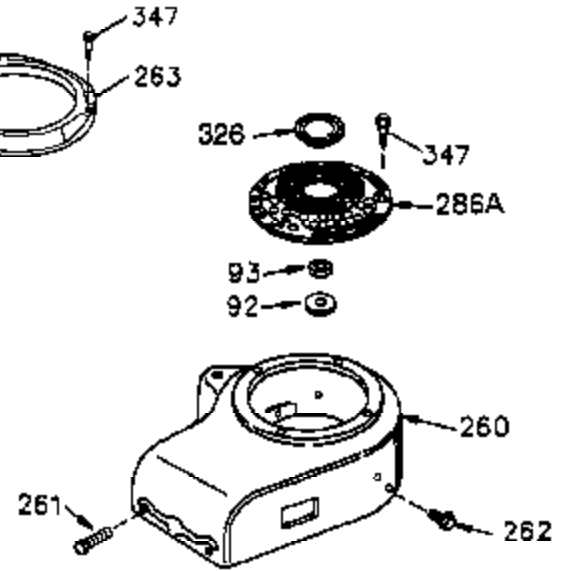

**OPTIONAL SPARK
ARRESTOR**