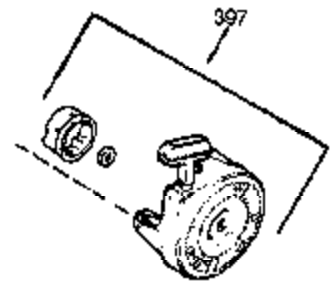

**DEBRIS SCREEN KIT
(OPTIONAL)**