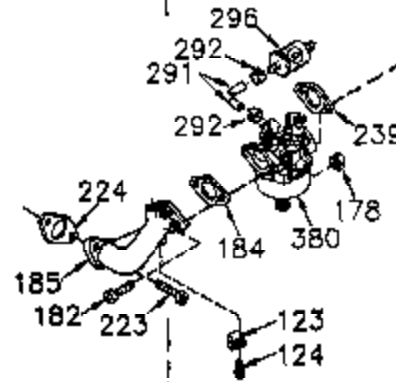

CONTINUED FROM PAGE 2

Ref #	Part Number	Qty	Description
30	35746B	1	Crankshaft
31	35327	1	Counterbalance Gear
40	40011	1	Piston, Pin & Ring Set (Std.)
40	40012	1	Piston, Pin & Ring Set (.010" OS)
41	40009	1	Piston & Pin Ass'y. (Std.) (Incl. 43)
41	40010	1	Piston & Pin Ass'y. (.010" OS) (Incl. 43)
42	40013	1	Ring Set (Std.)
42	40014	1	Ring Set (.010" OS)
43	27888	2	Piston Pin Retaining Ring
45	36897	1	Connecting Rod Ass'y. (Incl. 47)
47	651033	2	Connecting Rod Bolt
48	34034	2	Valve Lifter
50	35381	1	Camshaft (MCR)
51	35747A	1	Counterbalance Weight
52	31356	1	Oil Pump Ass'y.
69	35317	1	* Mounting Flange Gasket
70	35711A	1	Mounting Flange (Incl. 72,75,80 & 81)
72	31927	1	Oil Drain Plug
75	35319	1	Oil Seal
80	35783	1	Governor Shaft
81	30590A	2	Washer
82	35378	1	Governor Gear Ass'y. (Incl. 81)
83	30588A	1	Governor Spool
84	29193	2	Retaining Ring
86	650833	7	Screw, 1/4-20 x 1-3/16"
88	31707A	1	Spacer (Incl. 81)
89	32589	1	Flywheel Key
123	33261	1	Intake Pipe Bracket
124	651031	3	Screw, 1/4-20 x 9/16"
178	29752	2	Nut & Lock Washer, 1/4-28
182	30088A	2	Screw, 1/4-28 x 1"
184	33263	1	* Carburetor To Intake Pipe Gasket
185	34926	1	Intake Pipe
223	650378	2	Screw, Torx T-30, 5/16-18 x 1-1/8"
224	27915A	1	* Intake Pipe Gasket
234	650825	2	Nut & Lock Washer, 1/4-20
238	650834	2	Screw, 10-32 x 1-17/32"
239	33629	1	* Air Cleaner Gasket
240	35538B	1	Air Cleaner Body (Incl. 239)
245	35403	1	Air Cleaner Filter (Incl. 234)
245A	35404	1	Air Cleaner Filter
250	35961	1	Air Cleaner Cover
251	650886	2	Wing Nut, 1/4-20
292	26460	2	Fuel Line Clamp
305	35574	1	Oil Fill Tube
307	35499	1	"O" Ring
308	35437	1	Fill Tube Clip
310	35576	1	Dipstick
380	640091A	1	Carburetor (Incl. 184)
400	36450B	1	* Gasket Set (Incl. items marked PK in notes) Incl. part #'s 27272A (1), 27896A (2), 27915A (1), 29673 (1), 33263 (1), 33629 (1), 34698A (1), 35317 (1), 36448 (1)
420	730225	1	SAE 30 4-Cycle Engine Oil (Quart)