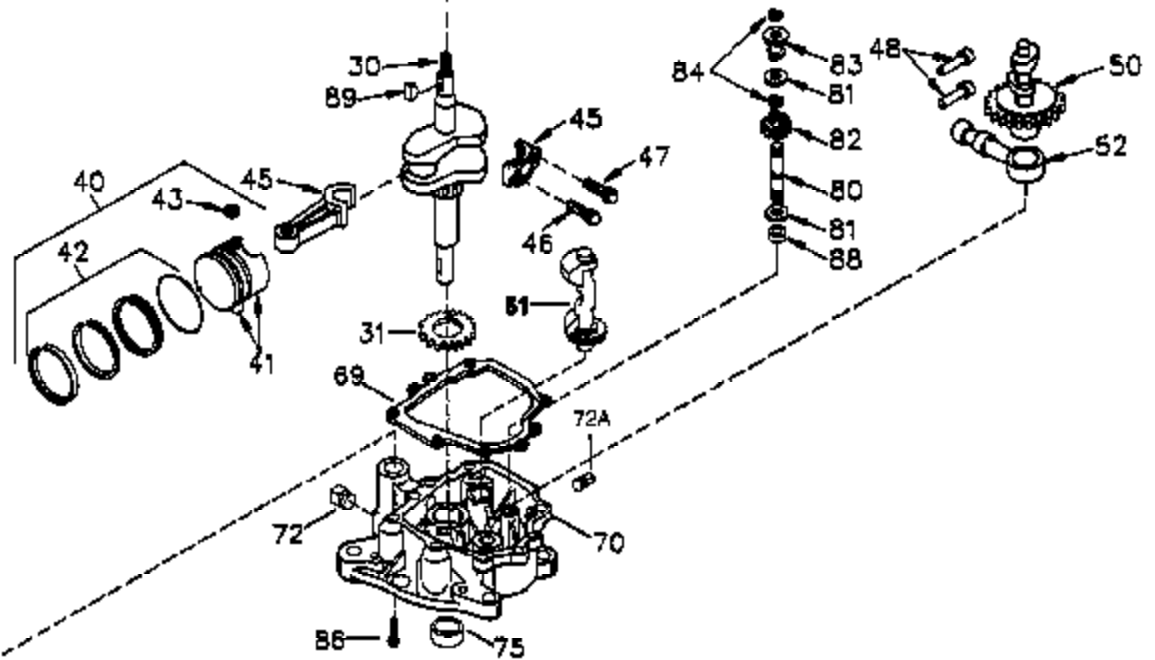

CONTINUED FROM PAGE 2

Ref #	Part Number	Qty	Description
30	35746B	1	Crankshaft
31	35327	1	Counterbalance Gear
40	40011	1	Piston, Pin & Ring Set (Std.)
40	40012	1	Piston, Pin & Ring Set (.010" OS)
41	40009	1	Piston & Pin Ass'y. (Std.) (Incl. 43)
41	40010	1	Piston & Pin Ass'y. (.010" OS) (Incl. 43)
42	40013	1	Ring Set (Std.)
42	40014	1	Ring Set (.010" OS)
43	27888	2	Piston Pin Retaining Ring
45	36897	1	Connecting Rod Ass'y. (Incl. 47)
47	651033	2	Connecting Rod Bolt
48	34034	2	Valve Lifter
50	35381	1	Camshaft (MCR)
51	35747A	1	Counterbalance Weight
52	31356	1	Oil Pump Ass'y.
69	35317	1	* Mounting Flange Gasket
70	35711A	1	Mounting Flange (Incl. 72,75,80 & 81)
72	31927	1	Oil Drain Plug
75	35319	1	Oil Seal
80	35783	1	Governor Shaft
81	30590A	2	Washer
82	35378	1	Governor Gear Ass'y. (Incl. 81)
83	30588A	1	Governor Spool
84	29193	2	Retaining Ring
86	650833	7	Screw, 1/4-20 x 1-3/16"
88	31707A	1	Spacer (Incl. 81)
89	32589	1	Flywheel Key
123	33261	1	Intake Pipe Bracket
124	651031	3	Screw, 1/4-20 x 9/16"
178	29752	2	Nut & Lock Washer, 1/4-28
182	30088A	2	Screw, 1/4-28 x 1"
184	33263	1	* Carburetor To Intake Pipe Gasket
185	34926	1	Intake Pipe
223	650378	2	Screw, Torx T-30, 5/16-18 x 1-1/8"
224	27915A	1	* Intake Pipe Gasket
234	650825	2	Nut & Lock Washer, 1/4-20
238	650834	2	Screw, 10-32 x 1-17/32"
239	33629	1	* Air Cleaner Gasket
240	35538B	1	Air Cleaner Body (Incl. 239)
245	35403	1	Air Cleaner Filter (Incl. 234)
245A	35404	1	Air Cleaner Filter
250	35961	1	Air Cleaner Cover
251	650886	2	Wing Nut, 1/4-20
292	26460	2	Fuel Line Clamp
305	35574	1	Oil Fill Tube
307	35499	1	"O" Ring
308	35437	1	Fill Tube Clip
310	35576	1	Dipstick
380	640091A	1	Carburetor (Incl. 184)
400	36450B	1	* Gasket Set (Incl. items marked PK in notes) Incl. part #'s 27272A (1), 27896A (2), 27915A (1), 29673 (1), 33263 (1), 33629 (1), 34698A (1), 35317 (1), 36448 (1)
420	730225	1	SAE 30 4-Cycle Engine Oil (Quart)