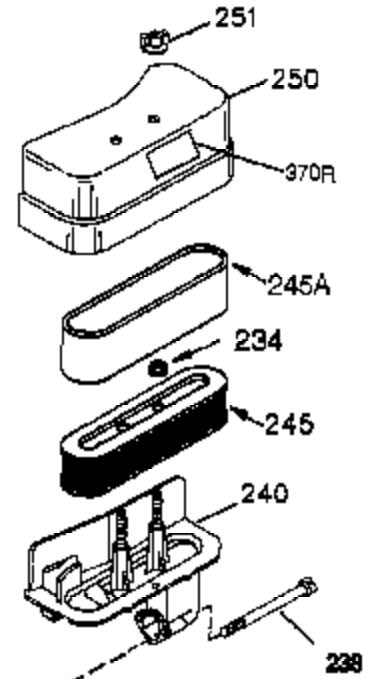

CONTINUED FROM PAGE 2

Ref #	Part Number	Qty	Description
30	35746B	1	Crankshaft
31	35327	1	Counterbalance Gear
40	40011	1	Piston, Pin & Ring Set (Std.)
40	40012	1	Piston, Pin & Ring Set (.010" OS)
41	40009	1	Piston & Pin Ass'y. (Std.) (Incl. 43)
41	40010	1	Piston & Pin Ass'y. (.010" OS) (Incl. 43)
42	40013	1	Ring Set (Std.)
42	40014	1	Ring Set (.010" OS)
43	27888	2	Piston Pin Retaining Ring
45	36897	1	Connecting Rod Ass'y. (Incl. 47)
47	651033	2	Connecting Rod Bolt
48	34034	2	Valve Lifter
50	35381	1	Camshaft (MCR)
51	35747A	1	Counterbalance Weight
52	31356	1	Oil Pump Ass'y.
69	35317	1	* Mounting Flange Gasket
70	35711A	1	Mounting Flange (Incl. 72,75,80 & 81)
72	31927	1	Oil Drain Plug
75	35319	1	Oil Seal
80	35783	1	Governor Shaft
81	30590A	2	Washer
82	35378	1	Governor Gear Ass'y. (Incl. 81)
83	30588A	1	Governor Spool
84	29193	2	Retaining Ring
86	650833	7	Screw, 1/4-20 x 1-3/16"
88	31707A	1	Spacer (Incl. 81)
89	32589	1	Flywheel Key
123	33261	1	Intake Pipe Bracket
124	651031	3	Screw, 1/4-20 x 9/16"
178	29752	2	Nut & Lock Washer, 1/4-28
182	30088A	2	Screw, 1/4-28 x 1"
184	33263	1	* Carburetor To Intake Pipe Gasket
185	34926	1	Intake Pipe
223	650378	2	Screw, Torx T-30, 5/16-18 x 1-1/8"
224	27915A	1	* Intake Pipe Gasket
234	650825	2	Nut & Lock Washer, 1/4-20
238	650834	2	Screw, 10-32 x 1-17/32"
239	33629	1	* Air Cleaner Gasket
240	35538B	1	Air Cleaner Body (Incl. 239)
245	35403	1	Air Cleaner Filter (Incl. 234)
245A	35404	1	Air Cleaner Filter
250	35961	1	Air Cleaner Cover
251	650886	2	Wing Nut, 1/4-20
292	26460	2	Fuel Line Clamp
305	35574	1	Oil Fill Tube
307	35499	1	"O" Ring
308	35437	1	Fill Tube Clip
310	35576	1	Dipstick
380	640091A	1	Carburetor (Incl. 184)
400	36450B	1	* Gasket Set (Incl. items marked PK in notes) Incl. part #'s 27272A (1), 27896A (2), 27915A (1), 29673 (1), 33263 (1), 33629 (1), 34698A (1), 35317 (1), 36448 (1)
420	730225	1	SAE 30 4-Cycle Engine Oil (Quart)