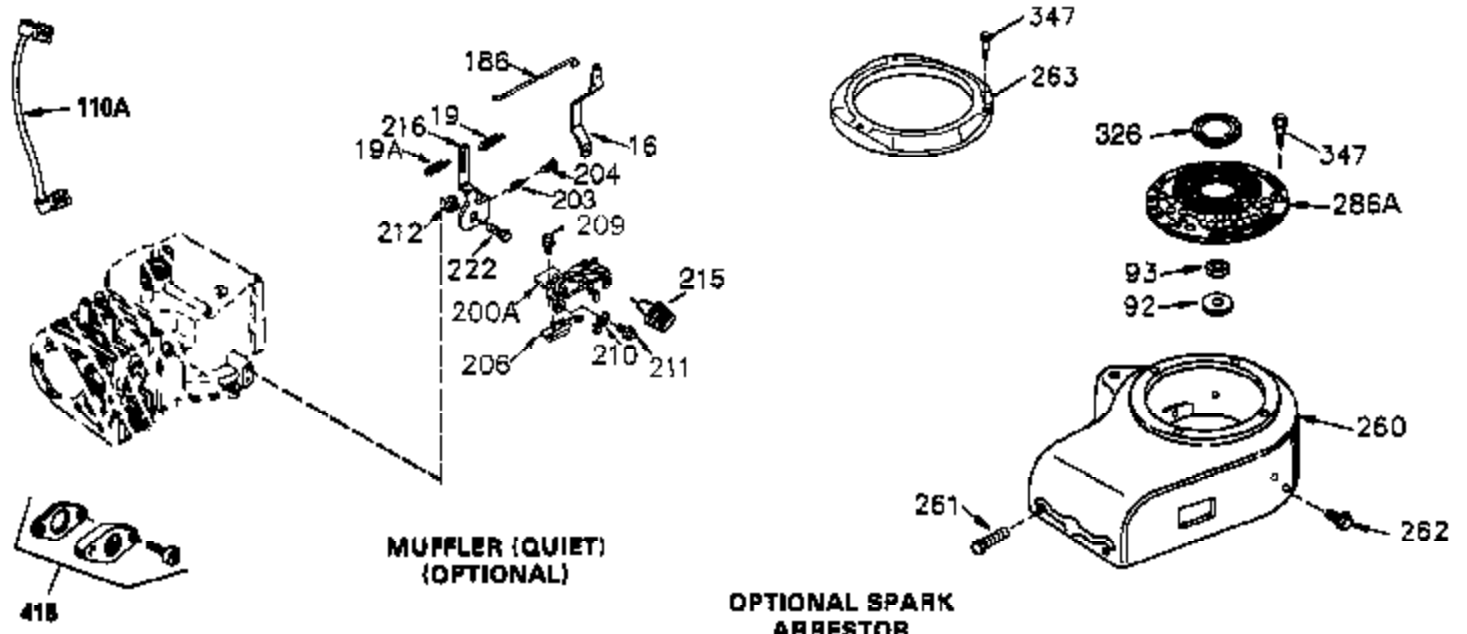

**OPTIONAL SPARK
ARRESTOR**