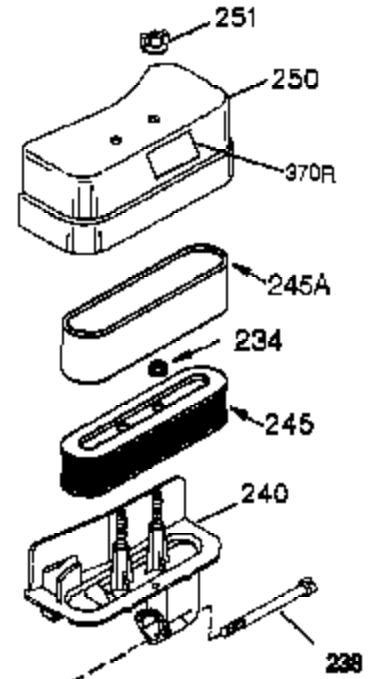

CONTINUED FROM PAGE 2

Engine Parts List #2

Ref #	Part Number	Qty	Description
30	35380A	1	Crankshaft
40	34552	1	Piston, Pin & Ring Set (Std.)
40	34553	1	Piston, Pin & Ring Set (.010" OS)
40	34554	1	Piston, Pin & Ring Set (.020" OS)
41	34329A	1	Piston & Pin Ass'y. (Std.) (Incl. 43)
41	34330A	1	Piston & Pin Ass'y. (.010" OS) (Incl. 43)
41	34331A	1	Piston & Pin Ass'y. (.020" OS) (Incl. 43)
42	34332	1	Ring Set (Std.)
42	34333	1	Ring Set (.010" OS)
42	34334	1	Ring Set (.020" OS)
43	27888	2	Piston Pin Retaining Ring
45	35373A	1	Connecting Rod Ass'y. (Incl. 46 & 47)
46	650908	1	Connecting Rod Bolt
47	650882	1	Connecting Rod Bolt
48	34034	2	Valve Lifter
50	35381	1	Camshaft (MCR)
52	31356	1	Oil Pump Ass'y.
64	650990	1	Screw, 5/16-18 x 15/32"
69	35262A	1	* Mounting Flange Gasket
70	35382A	1	Mounting Flange (Incl. 72,75,80 & 81)
72A	28483	1	Oil Drain Plug
72	31927	1	Oil Drain Plug
75	35319	1	Oil Seal
80	30668	1	Governor Shaft
81	30590A	2	Washer
82	35378	1	Governor Gear Ass'y. (Incl. 81)
83	30588A	1	Governor Spool
84	29193	2	Retaining Ring
86	650833	8	Screw, 1/4-20 x 1-3/16"
88	31707A	1	Spacer (Incl. 81)
89	32589	1	Flywheel Key
123	33261	1	Intake Pipe Brace
124	650738	3	Screw, 1/4-20 x 5/8"
178	29752	2	Nut & Lock Washer, 1/4-28
182	30088A	2	Screw, 1/4-28 x 1"
184	33263	1	* Carburetor To Intake Pipe Gasket
185	34926	1	Intake Pipe
223	650378	2	Screw, Torx T-30, 5/16-18 x 1-1/8"
224	27915A	1	* Intake Pipe Gasket
234	650825	2	Nut & Lock Washer, 1/4-20
238	650834	2	Screw, 10-32 x 1-17/32"
239	33629	1	* Air Cleaner Gasket
240	35538B	1	Air Cleaner Body (Incl. 239)
245	35403	1	Air Cleaner Filter (Incl. 324)
245A	35404	1	Air Cleaner Filter
250	35961	1	Air Cleaner Cover
251	650886	2	Wing Nut, 1/4-20
292	26460	2	Fuel Line Clamp
305	35574	1	Oil Fill Tube
307	35499	1	"O" Ring
308	35437	1	Fill Tube Clip
310	35576	1	Dipstick
380	632677	1	Carburetor (Incl. 184)
400	36450A	1	* Gasket Set (Incl. items marked PK in notes) Incl. part #'s 27272A (1), 27896A (2), 27915A (1), 29673 (1), 33263 (1), 33629 (1), 34698A (1), 35262A (1), 36448 (1)
420	730225	1	SAE 30 4-Cycle Engine Oil (Quart)