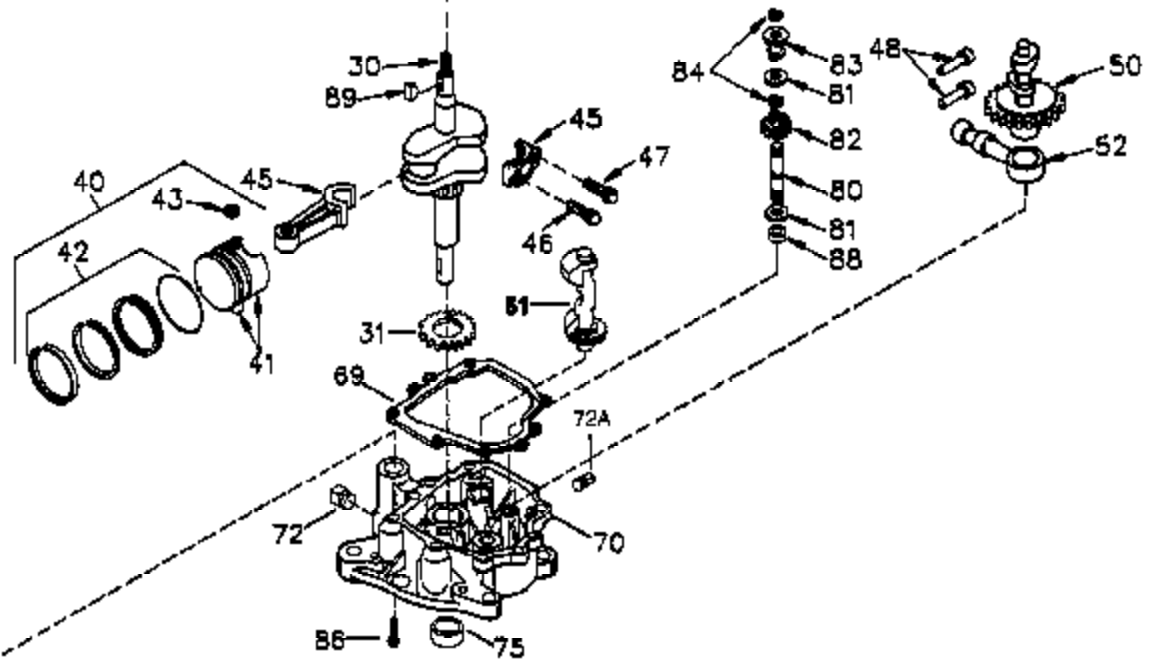

CONTINUED FROM PAGE 2

Engine Parts List #2

Ref #	Part Number	Qty	Description
30	35380A	1	Crankshaft
40	34552	1	Piston, Pin & Ring Set (Std.)
40	34553	1	Piston, Pin & Ring Set (.010" OS)
40	34554	1	Piston, Pin & Ring Set (.020" OS)
41	34329A	1	Piston & Pin Ass'y. (Std.) (Incl. 43)
41	34330A	1	Piston & Pin Ass'y. (.010" OS) (Incl. 43)
41	34331A	1	Piston & Pin Ass'y. (.020" OS) (Incl. 43)
42	34332	1	Ring Set (Std.)
42	34333	1	Ring Set (.010" OS)
42	34334	1	Ring Set (.020" OS)
43	27888	2	Piston Pin Retaining Ring
45	35373A	1	Connecting Rod Ass'y. (Incl. 46 & 47)
46	650908	1	Connecting Rod Bolt
47	650882	1	Connecting Rod Bolt
48	34034	2	Valve Lifter
50	35381	1	Camshaft (MCR)
52	31356	1	Oil Pump Ass'y.
64	650990	1	Screw, 5/16-18 x 15/32"
69	35262A	1	* Mounting Flange Gasket
70	35382A	1	Mounting Flange (Incl. 72,75,80 & 81)
72A	28483	1	Oil Drain Plug
72	31927	1	Oil Drain Plug
75	35319	1	Oil Seal
80	30668	1	Governor Shaft
81	30590A	2	Washer
82	35378	1	Governor Gear Ass'y. (Incl. 81)
83	30588A	1	Governor Spool
84	29193	2	Retaining Ring
86	650833	8	Screw, 1/4-20 x 1-3/16"
88	31707A	1	Spacer (Incl. 81)
89	32589	1	Flywheel Key
123	33261	1	Intake Pipe Brace
124	650738	3	Screw, 1/4-20 x 5/8"
178	29752	2	Nut & Lock Washer, 1/4-28
182	30088A	2	Screw, 1/4-28 x 1"
184	33263	1	* Carburetor To Intake Pipe Gasket
185	34926	1	Intake Pipe
223	650378	2	Screw, Torx T-30, 5/16-18 x 1-1/8"
224	27915A	1	* Intake Pipe Gasket
234	650825	2	Nut & Lock Washer, 1/4-20
238	650834	2	Screw, 10-32 x 1-17/32"
239	33629	1	* Air Cleaner Gasket
240	35538B	1	Air Cleaner Body (Incl. 239)
245	35403	1	Air Cleaner Filter (Incl. 324)
245A	35404	1	Air Cleaner Filter
250	35961	1	Air Cleaner Cover
251	650886	2	Wing Nut, 1/4-20
292	26460	2	Fuel Line Clamp
305	35574	1	Oil Fill Tube
307	35499	1	"O" Ring
308	35437	1	Fill Tube Clip
310	35576	1	Dipstick
380	632677	1	Carburetor (Incl. 184)
400	36450A	1	* Gasket Set (Incl. items marked PK in notes) Incl. part #'s 27272A (1), 27896A (2), 27915A (1), 29673 (1), 33263 (1), 33629 (1), 34698A (1), 35262A (1), 36448 (1)
420	730225	1	SAE 30 4-Cycle Engine Oil (Quart)