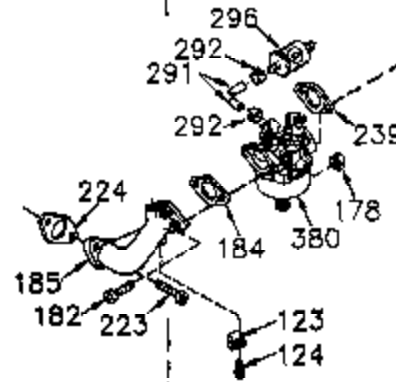

CONTINUED FROM PAGE 2

Engine Parts List #2

Ref #	Part Number	Qty	Description
30	35380A	1	Crankshaft
40	34552	1	Piston, Pin & Ring Set (Std.)
40	34553	1	Piston, Pin & Ring Set (.010" OS)
40	34554	1	Piston, Pin & Ring Set (.020" OS)
41	34329A	1	Piston & Pin Ass'y. (Std.) (Incl. 43)
41	34330A	1	Piston & Pin Ass'y. (.010" OS) (Incl. 43)
41	34331A	1	Piston & Pin Ass'y. (.020" OS) (Incl. 43)
42	34332	1	Ring Set (Std.)
42	34333	1	Ring Set (.010" OS)
42	34334	1	Ring Set (.020" OS)
43	27888	2	Piston Pin Retaining Ring
45	35373A	1	Connecting Rod Ass'y. (Incl. 46 & 47)
46	650908	1	Connecting Rod Bolt
47	650882	1	Connecting Rod Bolt
48	34034	2	Valve Lifter
50	35381	1	Camshaft (MCR)
52	31356	1	Oil Pump Ass'y.
64	650990	1	Screw, 5/16-18 x 15/32"
69	35262A	1	* Mounting Flange Gasket
70	35382A	1	Mounting Flange (Incl. 72,75,80 & 81)
72A	28483	1	Oil Drain Plug
72	31927	1	Oil Drain Plug
75	35319	1	Oil Seal
80	30668	1	Governor Shaft
81	30590A	2	Washer
82	35378	1	Governor Gear Ass'y. (Incl. 81)
83	30588A	1	Governor Spool
84	29193	2	Retaining Ring
86	650833	8	Screw, 1/4-20 x 1-3/16"
88	31707A	1	Spacer (Incl. 81)
89	32589	1	Flywheel Key
123	33261	1	Intake Pipe Brace
124	650738	3	Screw, 1/4-20 x 5/8"
178	29752	2	Nut & Lock Washer, 1/4-28
182	30088A	2	Screw, 1/4-28 x 1"
184	33263	1	* Carburetor To Intake Pipe Gasket
185	34926	1	Intake Pipe
223	650378	2	Screw, Torx T-30, 5/16-18 x 1-1/8"
224	27915A	1	* Intake Pipe Gasket
234	650825	2	Nut & Lock Washer, 1/4-20
238	650834	2	Screw, 10-32 x 1-17/32"
239	33629	1	* Air Cleaner Gasket
240	35538B	1	Air Cleaner Body (Incl. 239)
245	35403	1	Air Cleaner Filter (Incl. 324)
245A	35404	1	Air Cleaner Filter
250	35961	1	Air Cleaner Cover
251	650886	2	Wing Nut, 1/4-20
292	26460	2	Fuel Line Clamp
305	35574	1	Oil Fill Tube
307	35499	1	"O" Ring
308	35437	1	Fill Tube Clip
310	35576	1	Dipstick
380	632677	1	Carburetor (Incl. 184)
400	36450A	1	* Gasket Set (Incl. items marked PK in notes) Incl. part #'s 27272A (1), 27896A (2), 27915A (1), 29673 (1), 33263 (1), 33629 (1), 34698A (1), 35262A (1), 36448 (1)
420	730225	1	SAE 30 4-Cycle Engine Oil (Quart)