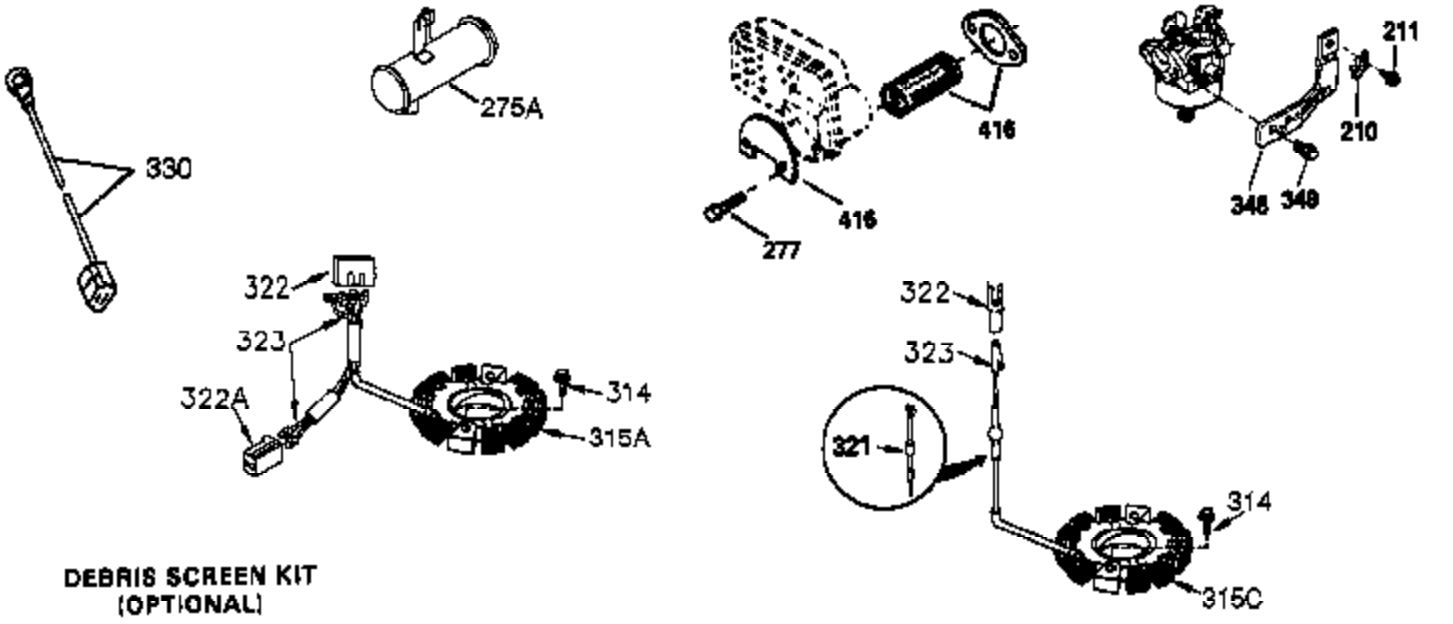

**MUFFLER (QUIET)
(OPTIONAL)**