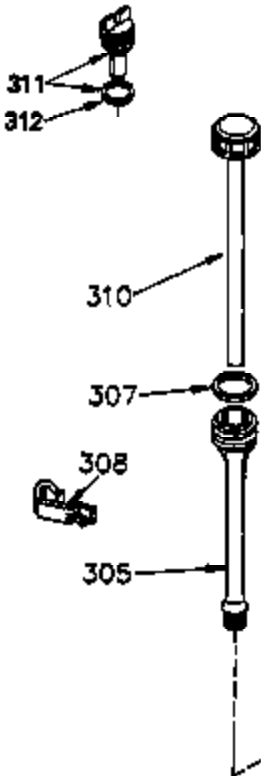

CONTINUED FROM PAGE 2

Engine Parts List #2

Ref #	Part Number	Qty	Description
30	35380A	1	Crankshaft
40	34552	1	Piston, Pin & Ring Set (Std.)
40	34553	1	Piston, Pin & Ring Set (.010" OS)
40	34554	1	Piston, Pin & Ring Set (.020" OS)
41	34329A	1	Piston & Pin Ass'y. (Std.) (Incl. 43)
41	34330A	1	Piston & Pin Ass'y. (.010" OS) (Incl. 43)
41	34331A	1	Piston & Pin Ass'y. (.020" OS) (Incl. 43)
42	34332	1	Ring Set (Std.)
42	34333	1	Ring Set (.010" OS)
42	34334	1	Ring Set (.020" OS)
43	27888	2	Piston Pin Retaining Ring
45	35373A	1	Connecting Rod Ass'y. (Incl. 46 & 47)
46	650908	1	Connecting Rod Bolt
47	650882	1	Connecting Rod Bolt
48	34034	2	Valve Lifter
50	35381	1	Camshaft (MCR)
52	31356	1	Oil Pump Ass'y.
64	650990	1	Screw, 5/16-18 x 15/32"
69	35262A	1	* Mounting Flange Gasket
70	35382A	1	Mounting Flange (Incl. 72,75,80 & 81)
72A	28483	1	Oil Drain Plug
72	31927	1	Oil Drain Plug
75	35319	1	Oil Seal
80	30668	1	Governor Shaft
81	30590A	2	Washer
82	35378	1	Governor Gear Ass'y. (Incl. 81)
83	30588A	1	Governor Spool
84	29193	2	Retaining Ring
86	650833	8	Screw, 1/4-20 x 1-3/16"
88	31707A	1	Spacer (Incl. 81)
89	32589	1	Flywheel Key
123	33261	1	Intake Pipe Brace
124	650738	3	Screw, 1/4-20 x 5/8"
178	29752	2	Nut & Lock Washer, 1/4-28
182	30088A	2	Screw, 1/4-28 x 1"
184	33263	1	* Carburetor To Intake Pipe Gasket
185	34926	1	Intake Pipe
223	650378	2	Screw, Torx T-30, 5/16-18 x 1-1/8"
224	27915A	1	* Intake Pipe Gasket
234	650825	2	Nut & Lock Washer, 1/4-20
238	650834	2	Screw, 10-32 x 1-17/32"
239	33629	1	* Air Cleaner Gasket
240	35538B	1	Air Cleaner Body (Incl. 239)
245	35403	1	Air Cleaner Filter (Incl. 324)
245A	35404	1	Air Cleaner Filter
250	35961	1	Air Cleaner Cover
251	650886	2	Wing Nut, 1/4-20
292	26460	2	Fuel Line Clamp
305	35574	1	Oil Fill Tube
307	35499	1	"O" Ring
308	35437	1	Fill Tube Clip
310	35576	1	Dipstick
380	632677	1	Carburetor (Incl. 184)
400	36450A	1	* Gasket Set (Incl. items marked PK in notes) Incl. part #'s 27272A (1), 27896A (2), 27915A (1), 29673 (1), 33263 (1), 33629 (1), 34698A (1), 35262A (1), 36448 (1)
420	730225	1	SAE 30 4-Cycle Engine Oil (Quart)