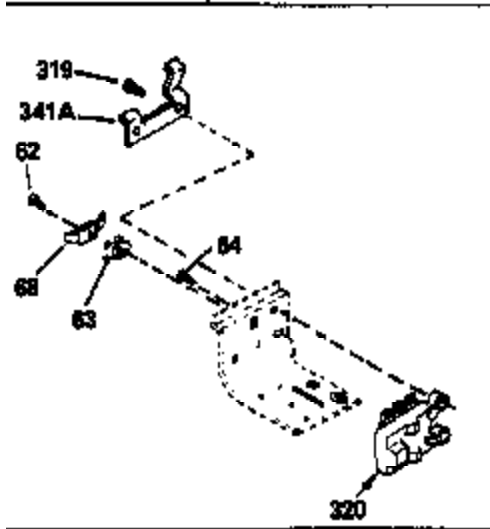

ILLUSTRATION SHOWS TYPICAL PARTS ONLY. ORDER BY PART NUMBER. PARTS NOT LISTED ARE SUPPLIED BY DEM.

Ref #	Part Number	Qty	Description
16	32651		Lever, Governor
19	34043		Spring, Extension
19A	34043		Spring, Extension
62	650760		Screw, 8-32 x 3/8"
63	28545		Grommet, Plastic
64	30063		Screw, Torx T-30, 1/4-20 x 1/2"
70	33767		Flange Ass'y. (Incl. 72, 75, 80 & 81)
72	31927		Plug, Pipe
72	28483		Plug, Pipe
92	650815		Washer, Belleville
103	650489		Screw, 1/4-20 x 5/8"
186	33860		Link, Governor-to-throttle
202	31342		Spring, Compression
205	650549		Screw, 5-40 x 7/16"
210	27793		Clip, Conduit
211	28942		Screw, 10-32 x 3/8"
240	34909		Body, Air cleaner
274	27930		* Exhaust Gasket (use as required)
277	650729		Screw, 5/16-18 x 3-3/16" (Use As Req.)
277	651002		Screw, 5/16-18 x 4-3/16" (Use As Req.)
277	30196		Screw, 5/16-18 x 3/4" (Use As Req.)
285	32125		Cup, Starter
287	29752		Nut & Whizlock, 1/4-28
313	33876		Gasket, Stator
327	35392		Plug, Starter
375	610848		Magneto NOTE: The following complete magnetos are not available as an assembly. The magneto numbers are shown for reference purposes only. Order component parts individually, as shown in parts breakdown. (Refer to Division 5, Section B, page 28 for breakdown or Fiche 10A, Grid G-2)
377	30547A		Contact Assy., Breaker
378	30548B		Condenser
415	730130		Exh.Adapter Kit (Incl. 274 & 277)(As req.)