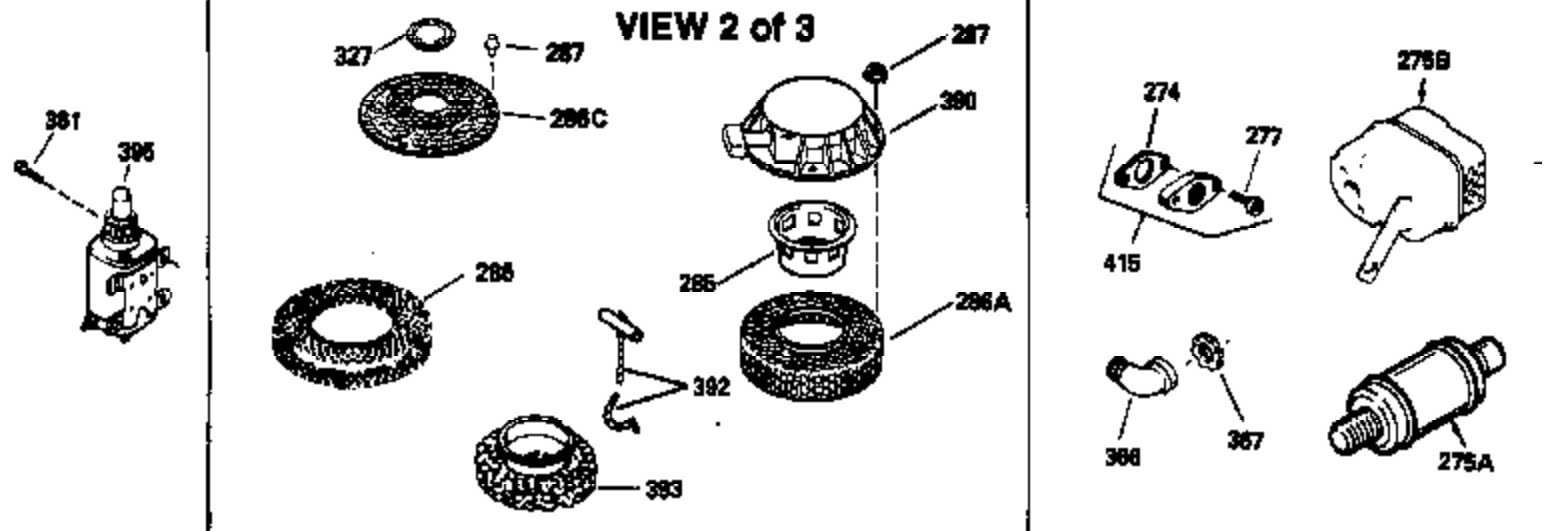

ILLUSTRATION SHOWS TYPICAL PARTS ONLY. ORDER BY PART NUMBER. PARTS NOT LISTED ARE SUPPLIED BY DEM.

Ref #	Part Number	Qty	Description
16	32651		Lever, Governor
19	34043		Spring, Extension
19A	34043		Spring, Extension
62	650760		Screw, 8-32 x 3/8"
63	28545		Grommet, Plastic
64	30063		Screw, Torx T-30, 1/4-20 x 1/2"
70	33767		Flange Ass'y. (Incl. 72, 75, 80 & 81)
72	31927		Plug, Pipe
72	28483		Plug, Pipe
92	650815		Washer, Belleville
103	650489		Screw, 1/4-20 x 5/8"
186	33860		Link, Governor-to-throttle
202	31342		Spring, Compression
205	650549		Screw, 5-40 x 7/16"
210	27793		Clip, Conduit
211	28942		Screw, 10-32 x 3/8"
240	34909		Body, Air cleaner
274	27930		* Exhaust Gasket (use as required)
277	650729		Screw, 5/16-18 x 3-3/16" (Use As Req.)
277	651002		Screw, 5/16-18 x 4-3/16" (Use As Req.)
277	30196		Screw, 5/16-18 x 3/4" (Use As Req.)
285	32125		Cup, Starter
287	29752		Nut & Whizlock, 1/4-28
313	33876		Gasket, Stator
327	35392		Plug, Starter
375	610848		Magneto NOTE: The following complete magnetos are not available as an assembly. The magneto numbers are shown for reference purposes only. Order component parts individually, as shown in parts breakdown. (Refer to Division 5, Section B, page 28 for breakdown or Fiche 10A, Grid G-2)
377	30547A		Contact Assy., Breaker
378	30548B		Condenser
415	730130		Exh.Adapter Kit (Incl. 274 & 277)(As req.)