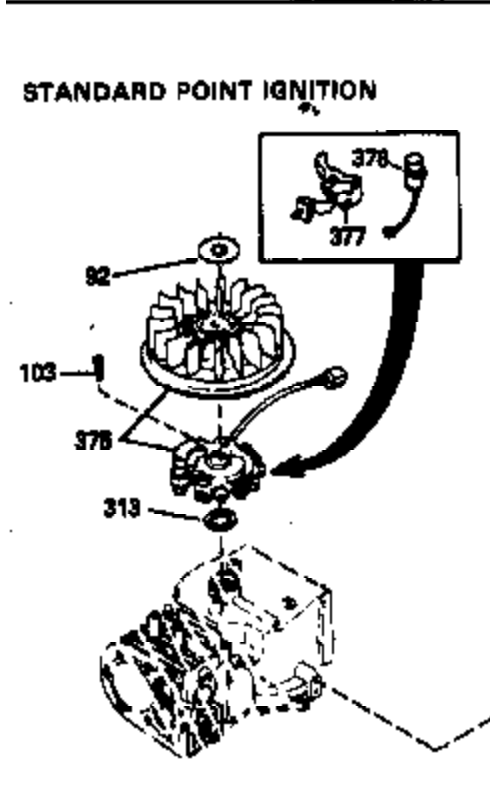

ILLUSTRATION SHOWS TYPICAL PARTS ONLY. ORDER BY PART NUMBER. PARTS NOT LISTED ARE SUPPLIED BY DEM.

Ref #	Part Number	Qty	Description
16	32651		Lever, Governor
19	34043		Spring, Extension
19A	34043		Spring, Extension
62	650760		Screw, 8-32 x 3/8"
63	28545		Grommet, Plastic
64	30063		Screw, Torx T-30, 1/4-20 x 1/2"
70	33767		Flange Ass'y. (Incl. 72, 75, 80 & 81)
72	31927		Plug, Pipe
72	28483		Plug, Pipe
92	650815		Washer, Belleville
103	650489		Screw, 1/4-20 x 5/8"
186	33860		Link, Governor-to-throttle
202	31342		Spring, Compression
205	650549		Screw, 5-40 x 7/16"
210	27793		Clip, Conduit
211	28942		Screw, 10-32 x 3/8"
240	34909		Body, Air cleaner
274	27930		* Exhaust Gasket (use as required)
277	650729		Screw, 5/16-18 x 3-3/16" (Use As Req.)
277	651002		Screw, 5/16-18 x 4-3/16" (Use As Req.)
277	30196		Screw, 5/16-18 x 3/4" (Use As Req.)
285	32125		Cup, Starter
287	29752		Nut & Whizlock, 1/4-28
313	33876		Gasket, Stator
327	35392		Plug, Starter
375	610848		Magneto NOTE: The following complete magnetos are not available as an assembly. The magneto numbers are shown for reference purposes only. Order component parts individually, as shown in parts breakdown. (Refer to Division 5, Section B, page 28 for breakdown or Fiche 10A, Grid G-2)
377	30547A		Contact Assy., Breaker
378	30548B		Condenser
415	730130		Exh.Adapter Kit (Incl. 274 & 277)(As req.)