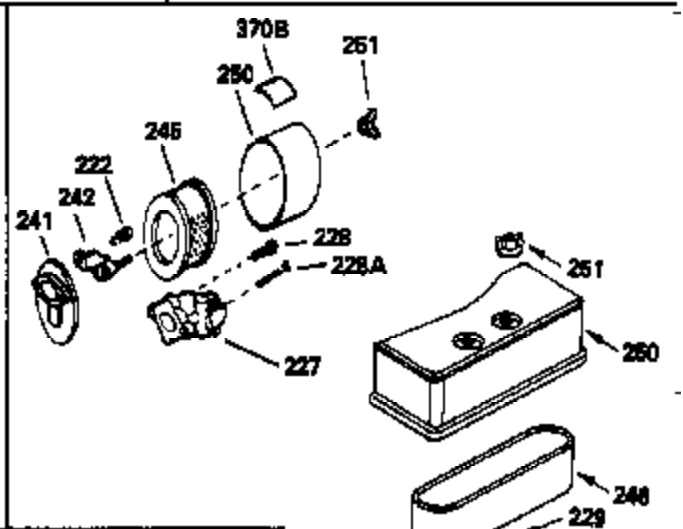

ILLUSTRATION SHOWS TYPICAL PARTS ONLY. ORDER BY PART NUMBER. PARTS NOT LISTED ARE SUPPLIED BY DEM.

Ref #	Part Number	Qty	Description
16	32651		Lever, Governor
19	34043		Spring, Extension
19A	34043		Spring, Extension
62	650760		Screw, 8-32 x 3/8"
63	28545		Grommet, Plastic
64	30063		Screw, Torx T-30, 1/4-20 x 1/2"
70	33767		Flange Ass'y. (Incl. 72, 75, 80 & 81)
72	31927		Plug, Pipe
72	28483		Plug, Pipe
92	650815		Washer, Belleville
103	650489		Screw, 1/4-20 x 5/8"
186	33860		Link, Governor-to-throttle
202	31342		Spring, Compression
205	650549		Screw, 5-40 x 7/16"
210	27793		Clip, Conduit
211	28942		Screw, 10-32 x 3/8"
240	34909		Body, Air cleaner
274	27930		* Exhaust Gasket (use as required)
277	650729		Screw, 5/16-18 x 3-3/16" (Use As Req.)
277	651002		Screw, 5/16-18 x 4-3/16" (Use As Req.)
277	30196		Screw, 5/16-18 x 3/4" (Use As Req.)
285	32125		Cup, Starter
287	29752		Nut & Whizlock, 1/4-28
313	33876		Gasket, Stator
327	35392		Plug, Starter
375	610848		Magneto NOTE: The following complete magnetos are not available as an assembly. The magneto numbers are shown for reference purposes only. Order component parts individually, as shown in parts breakdown. (Refer to Division 5, Section B, page 28 for breakdown or Fiche 10A, Grid G-2)
377	30547A		Contact Assy., Breaker
378	30548B		Condenser
415	730130		Exh.Adapter Kit (Incl. 274 & 277)(As req.)