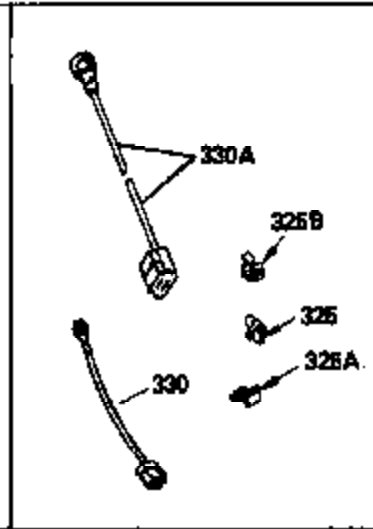

ILLUSTRATION SHOWS TYPICAL PARTS ONLY. ORDER BY PART NUMBER. PARTS NOT LISTED ARE SUPPLIED BY DEM.

Ref #	Part Number	Qty	Description
16	32651		Lever, Governor
19	34043		Spring, Extension
19A	34043		Spring, Extension
62	650760		Screw, 8-32 x 3/8"
63	28545		Grommet, Plastic
64	30063		Screw, Torx T-30, 1/4-20 x 1/2"
70	33767		Flange Ass'y. (Incl. 72, 75, 80 & 81)
72	31927		Plug, Pipe
72	28483		Plug, Pipe
92	650815		Washer, Belleville
103	650489		Screw, 1/4-20 x 5/8"
186	33860		Link, Governor-to-throttle
202	31342		Spring, Compression
205	650549		Screw, 5-40 x 7/16"
210	27793		Clip, Conduit
211	28942		Screw, 10-32 x 3/8"
240	34909		Body, Air cleaner
274	27930		* Exhaust Gasket (use as required)
277	650729		Screw, 5/16-18 x 3-3/16" (Use As Req.)
277	651002		Screw, 5/16-18 x 4-3/16" (Use As Req.)
277	30196		Screw, 5/16-18 x 3/4" (Use As Req.)
285	32125		Cup, Starter
287	29752		Nut & Whizlock, 1/4-28
313	33876		Gasket, Stator
327	35392		Plug, Starter
375	610848		Magneto NOTE: The following complete magnetos are not available as an assembly. The magneto numbers are shown for reference purposes only. Order component parts individually, as shown in parts breakdown. (Refer to Division 5, Section B, page 28 for breakdown or Fiche 10A, Grid G-2)
377	30547A		Contact Assy., Breaker
378	30548B		Condenser
415	730130		Exh.Adapter Kit (Incl. 274 & 277)(As req.)