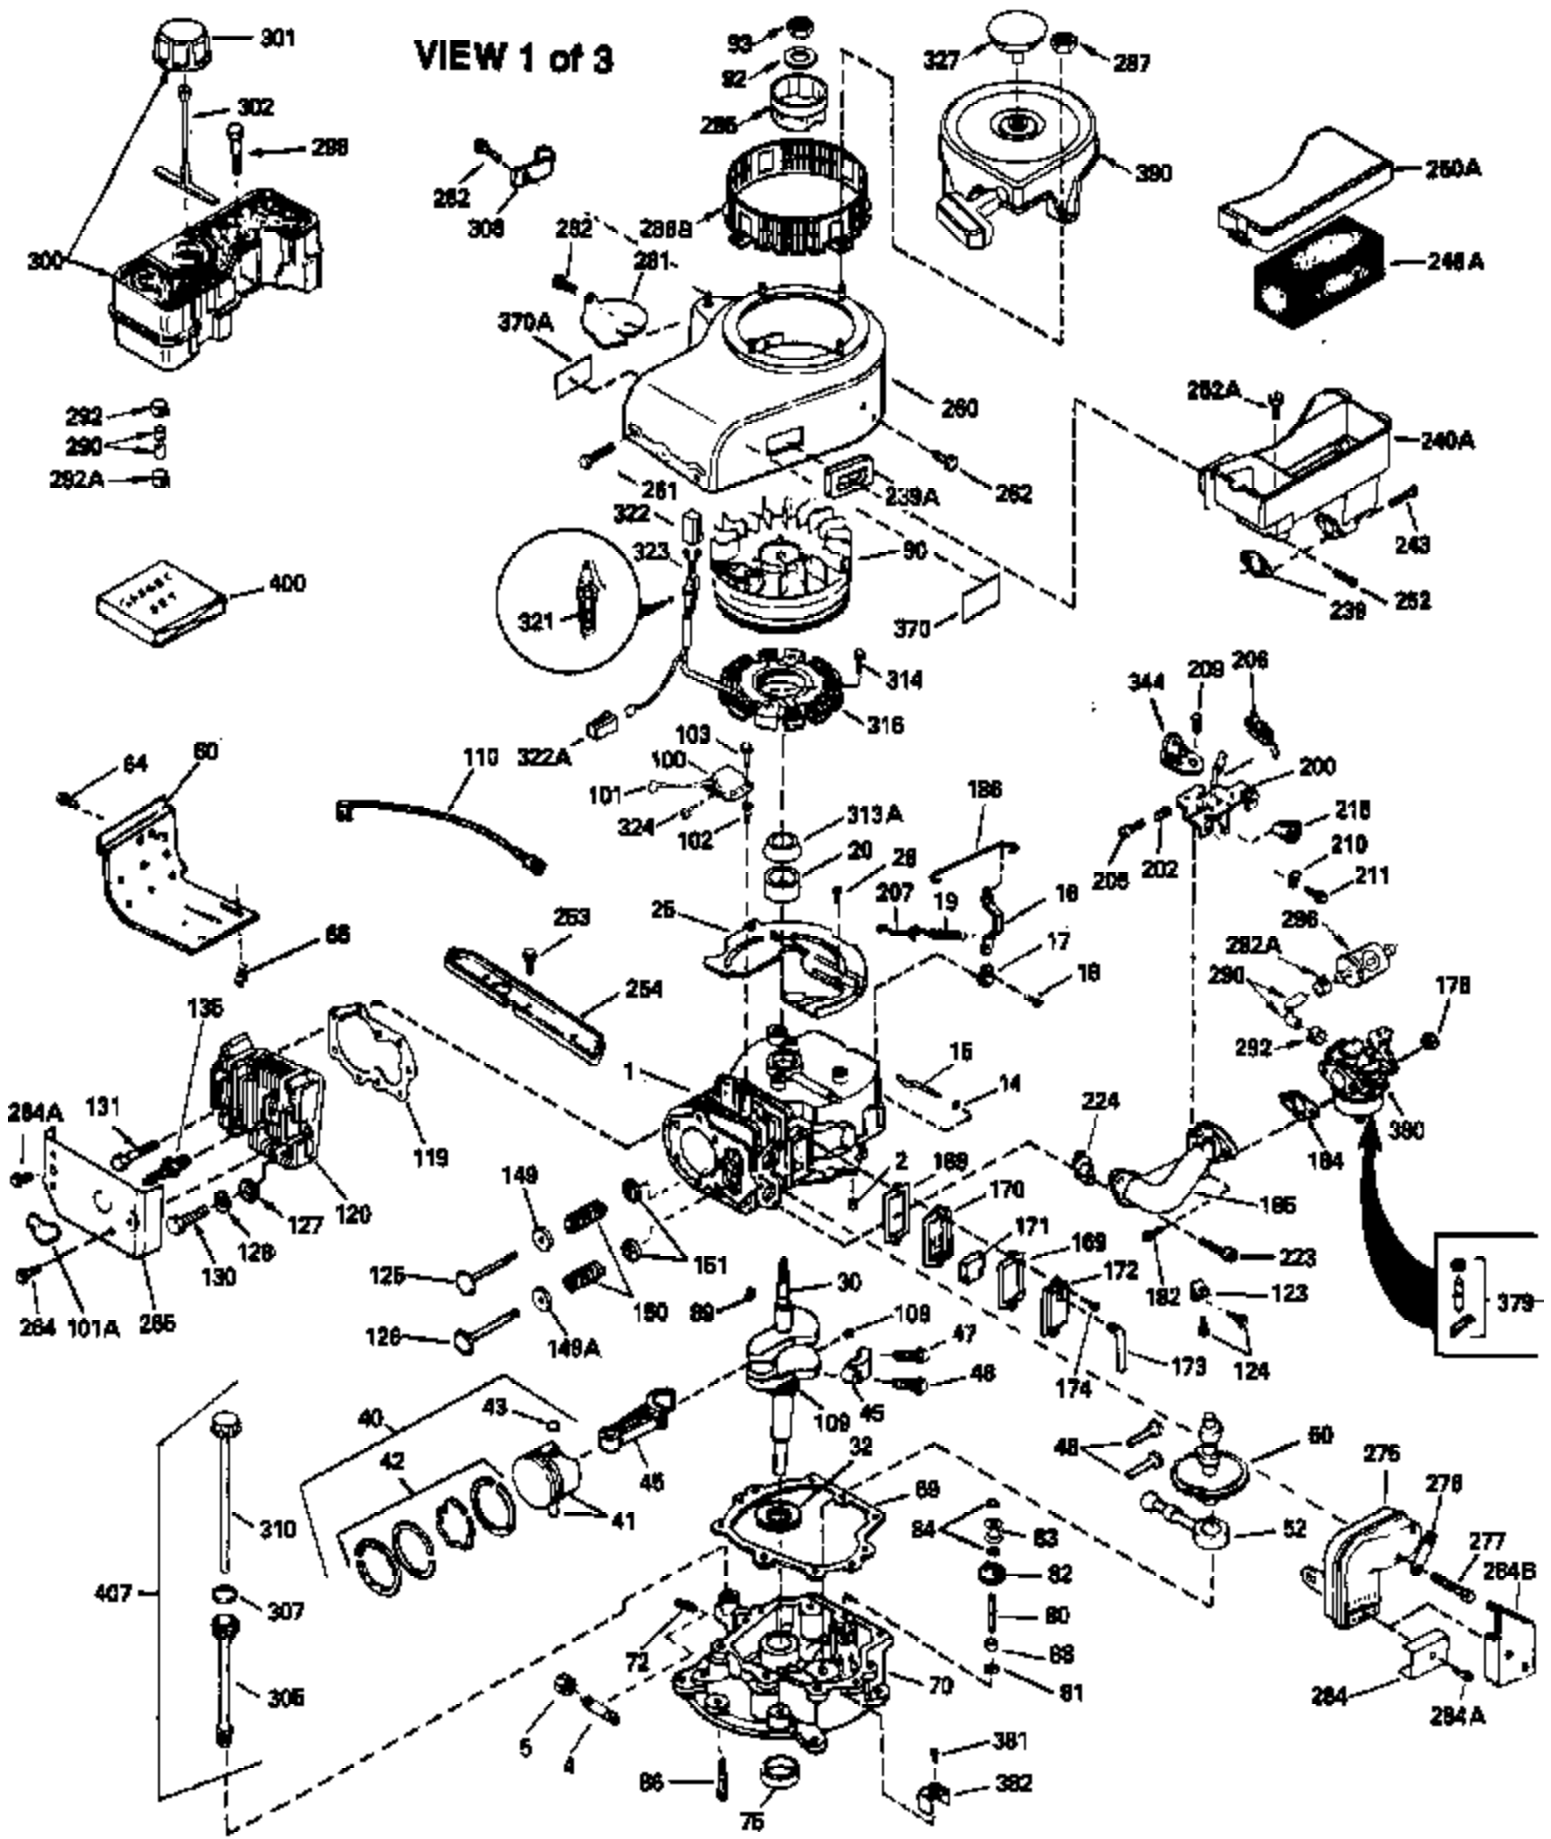

ILLUSTRATION SHOWS TYPICAL PARTS ONLY. ORDER BY PART NUMBER. PARTS NOT LISTED ARE SUPPLIED BY OEM.

Engine Parts List #1

Ref #	Part Number	Qty	Description
1	34328B		Cylinder (Incl. 2, 20 & 149)(3-1/8" B ore)
2	27652		Pin, Dowel
14	28277		Washer, Flat
15	35082		Rod, Governor
16	32651		Lever, Governor
17	31335		Clamp, Governor lever
18	650548		Screw, 8-32 x 5/16"
19	34043		Spring, Extension
20	32630		Seal, Oil
25	35256A		Baffle, Blower housing
26	650561		Screw, 1/4-20 x 5/8"
30	33644B		Crankshaft (Incl. 108 & 109)
32	35653		Washer (1-3/8" I.D. 1-3/4" O.D. .015" thick)
40	34552		Piston, Pin & Ring Set (Std.) (3-1/8" Bore)
40	34553		Piston, Pin & Ring Set (.010" OS)
40	34554		Piston, Pin & Ring Set (.020" OS)
41	34329A		Piston & Pin Ass'y. (Std.)(Incl. 43)(3-1/8")
41	34330A		Piston & Pin Ass'y. (.010" OS) (Incl. 43)
41	34331A		Piston & Pin Ass'y. (.020" OS) (Incl. 43)
42	34332		Ring Set (Std.) (3-1/8" Bore)
42	34333		Ring Set (.010" OS)
42	34334		Ring Set (.020" OS)
43	27888		Ring, Piston Pin retaining
45	32591C		Rod Assy., Connecting (Incl. 47)
47	650662C		Bolt, Connecting rod (2 pieces)
48	34034		Lifter, Valve
50	34040		Camshaft (MCR)
52	31356		Pump Assy., Oil
60	33273A		Extension, Blower housing
64	30063		Screw, Torx T-30, 1/4-20 x 1/2"
65	650128		Screw, 10-24 x 1/2"
69	35262		* Gasket, Mounting flange
70	33767		Flange Ass'y. (Incl. 72, 75, 80 & 81)
72	31927		Plug, Pipe
72	28483		Plug, Pipe
75	31950		Seal, Oil
80	30668		Shaft, Mechanical governor
81	30590A		Washer, Flat
82	30591		Gear Assy., Governor (Incl. 81)
83	30588A		Spool, Governor
84	29193		Ring, Retaining
86	650833		Screw, 1/4-20 x 1-3/16"
88	31707A		Governor Spacer Assy. (Incl. 81)
89	32589		Key, Flywheel
92	650815		Washer, Belleville
93	8116		Nut, Hex, 1/2-20
101	610118		Cover, Spark plug (Use as required)
103	650489		Screw, 1/4-20 x 5/8"
108	29783		Pin, Crankshaft
109	33245		Gear, Crankshaft
110	35234		Wire, Ground
119	34041A		* Gasket, Cylinder head
120	34030		Head, Cylinder
123	33261		Bracket, Intake pipe
124	650738		Screw, 1/4-20 x 5/8"
125	27878A		Exhaust Valve (Std.) (Incl. 151)
125	27880A		Exhaust Valve (1/32" OS) (Incl. 151)
126	34035		Intake Valve (Std.) (Incl. 151)