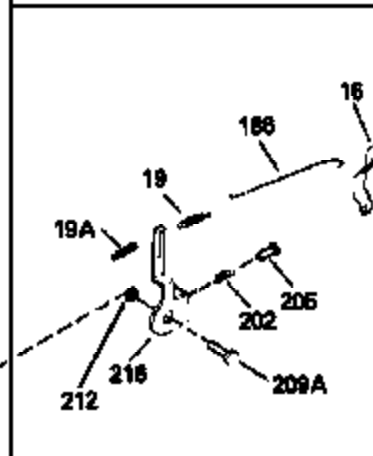

ILLUSTRATION SHOWS TYPICAL PARTS ONLY. ORDER BY PART NUMBER. PARTS NOT LISTED ARE SUPPLIED BY DEM.

Ref #	Part Number	Qty	Description
16	32651		Lever, Governor
19	34043		Spring, Extension
19A	34043		Spring, Extension
62	650760		Screw, 8-32 x 3/8"
63	28545		Grommet, Plastic
64	30063		Screw, Torx T-30, 1/4-20 x 1/2"
70	33767		Flange Ass'y. (Incl. 72, 75, 80 & 81)
72	31927		Plug, Pipe
72	28483		Plug, Pipe
92	650815		Washer, Belleville
103	650489		Screw, 1/4-20 x 5/8"
186	33860		Link, Governor-to-throttle
202	31342		Spring, Compression
205	650549		Screw, 5-40 x 7/16"
210	27793		Clip, Conduit
211	28942		Screw, 10-32 x 3/8"
240	34909		Body, Air cleaner
274	27930		* Exhaust Gasket (use as required)
277	650729		Screw, 5/16-18 x 3-3/16" (Use As Req.)
277	651002		Screw, 5/16-18 x 4-3/16" (Use As Req.)
277	30196		Screw, 5/16-18 x 3/4" (Use As Req.)
285	32125		Cup, Starter
287	29752		Nut & Whizlock, 1/4-28
313	33876		Gasket, Stator
327	35392		Plug, Starter
375	610848		Magneto NOTE: The following complete magnetos are not available as an assembly. The magneto numbers are shown for reference purposes only. Order component parts individually, as shown in parts breakdown. (Refer to Division 5, Section B, page 28 for breakdown or Fiche 10A, Grid G-2)
377	30547A		Contact Assy., Breaker
378	30548B		Condenser
415	730130		Exh.Adapter Kit (Incl. 274 & 277)(As req.)