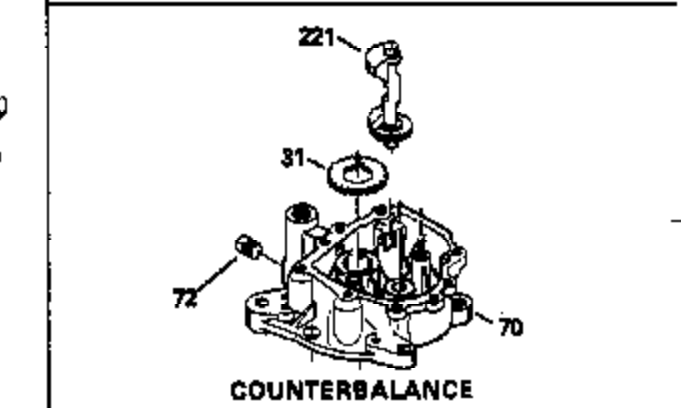

ILLUSTRATION SHOWS TYPICAL PARTS ONLY. ORDER BY PART NUMBER. PARTS NOT LISTED ARE SUPPLIED BY DEM.

Ref #	Part Number	Qty	Description
16	32651		Lever, Governor
19	34043		Spring, Extension
19A	34043		Spring, Extension
62	650760		Screw, 8-32 x 3/8"
63	28545		Grommet, Plastic
64	30063		Screw, Torx T-30, 1/4-20 x 1/2"
70	33767		Flange Ass'y. (Incl. 72, 75, 80 & 81)
72	31927		Plug, Pipe
72	28483		Plug, Pipe
92	650815		Washer, Belleville
103	650489		Screw, 1/4-20 x 5/8"
186	33860		Link, Governor-to-throttle
202	31342		Spring, Compression
205	650549		Screw, 5-40 x 7/16"
210	27793		Clip, Conduit
211	28942		Screw, 10-32 x 3/8"
240	34909		Body, Air cleaner
274	27930		* Exhaust Gasket (use as required)
277	650729		Screw, 5/16-18 x 3-3/16" (Use As Req.)
277	651002		Screw, 5/16-18 x 4-3/16" (Use As Req.)
277	30196		Screw, 5/16-18 x 3/4" (Use As Req.)
285	32125		Cup, Starter
287	29752		Nut & Whizlock, 1/4-28
313	33876		Gasket, Stator
327	35392		Plug, Starter
375	610848		Magneto NOTE: The following complete magnetos are not available as an assembly. The magneto numbers are shown for reference purposes only. Order component parts individually, as shown in parts breakdown. (Refer to Division 5, Section B, page 28 for breakdown or Fiche 10A, Grid G-2)
377	30547A		Contact Assy., Breaker
378	30548B		Condenser
415	730130		Exh.Adapter Kit (Incl. 274 & 277)(As req.)