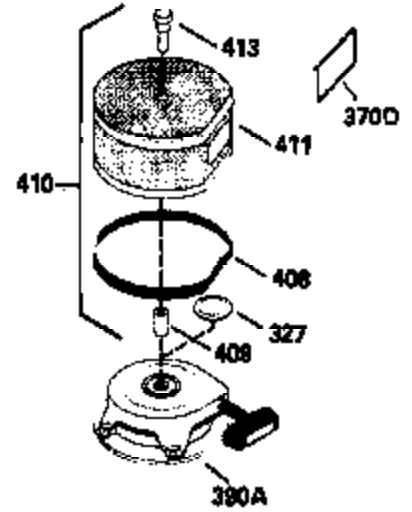

ILLUSTRATION SHOWS TYPICAL PARTS ONLY. ORDER BY PART NUMBER. PARTS NOT LISTED ARE SUPPLIED BY OEM.

**OPTIONAL SPARK
ARRESTOR**

**VIEW 3 of 3
MUFFLER (QUIET)
(OPTIONAL)**

**DEBRIS SCREEN KIT
(OPTIONAL)**

Ref #	Part Number	Qty	Description
275C	35824		Muffler (Quiet) (Optional)
275	34185A		Muffler
277	650729		Screw, 5/16-18 x 3-3/16" (Use As Req.)
277	651002		Screw, 5/16-18 x 4-3/16" (Use As Req.)
277	30196		Screw, 5/16-18 x 3/4" (Use As Req.)
327	35392		Plug, Starter
370C	34870		Decal, Instruction (Optional)
370D	34387		Decal, Instruction (Optional)
390A	590633		Rewind Starter NOTE: Replacement hardware may differ when servicing starter assy. or blower housing. Refer to Service Bulletin 508. (Refer to Division 5, Section C, page 30 for breakdown or Fiche 10A, Grid G-9)
408	35570		Screen Seal (Optional)
409	35569		Spacer (Optional)
410	730573		Opt.Screen Kit(Incl.370D,408,409,411, 413)
411	35568		Debris Screen (Optional)
413	650907		Screw, 5/16-18 x 1-5/8" (Optional)
416	34479		Spark Arrestor Kit (Optional)
425	730572		Starter Muff Kit(Incl.370C,426,427)(O pt.)
426	34687		Starter Air Cleaner (Optional)
427	34869		Starter Air Cleaner Bracket (Optional)