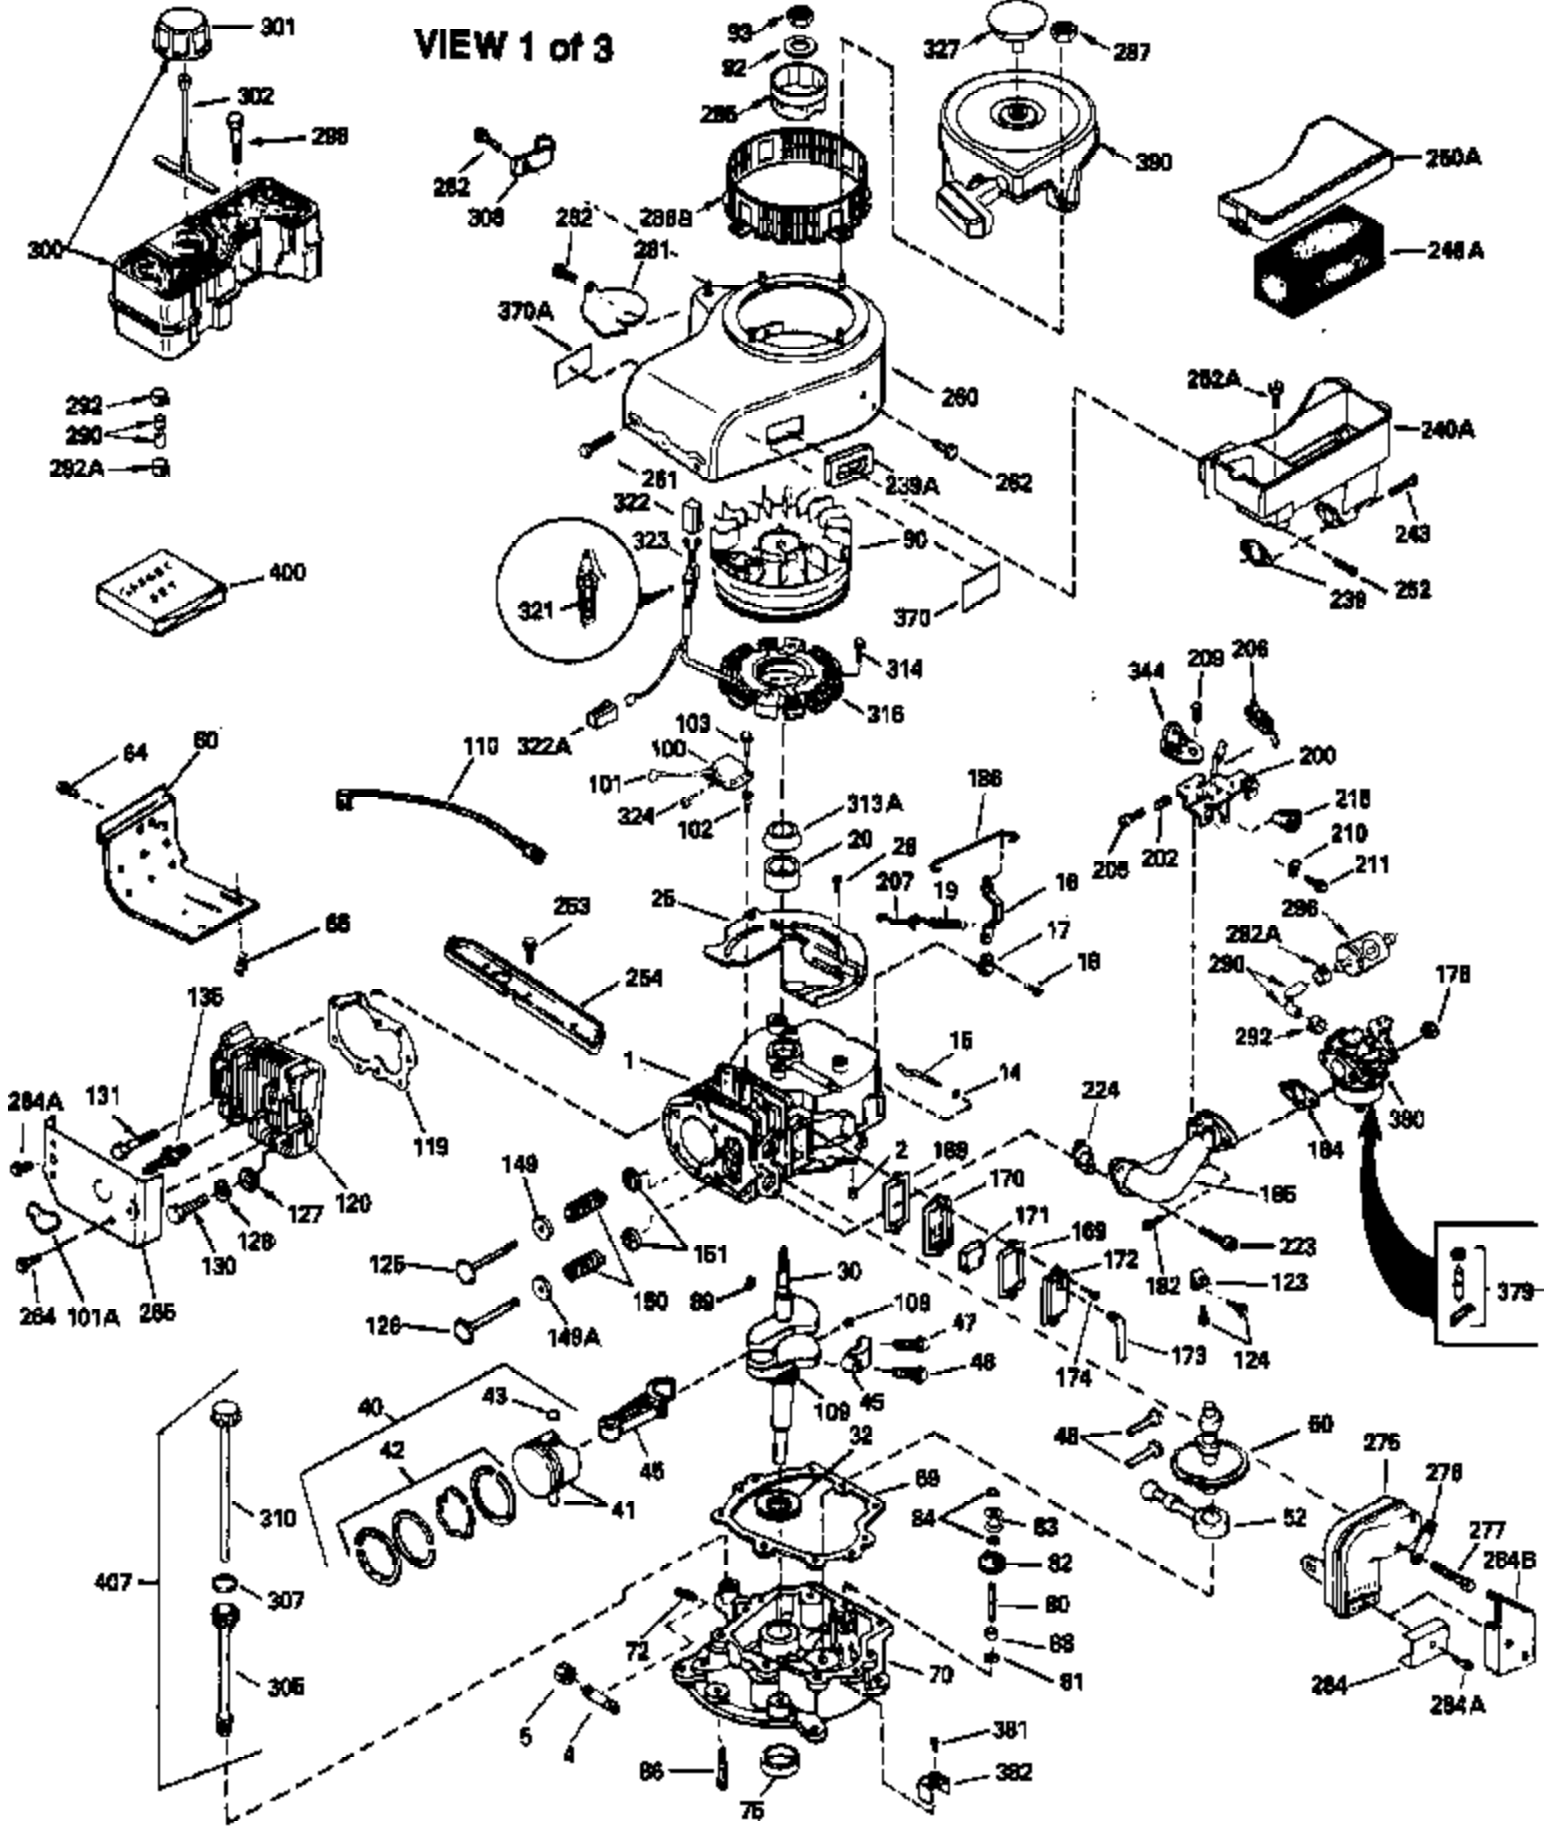

ILLUSTRATION SHOWS TYPICAL PARTS ONLY. ORDER BY PART NUMBER. PARTS NOT LISTED ARE SUPPLIED BY OEM.

Engine Parts List #1

Ref #	Part Number	Qty	Description
1	34328B		Cylinder (Incl. 2, 20 & 149)(3-1/8" B ore)
2	27652		Pin, Dowel
14	28277		Washer, Flat
15	35082		Rod, Governor
16	32651		Lever, Governor
17	31335		Clamp, Governor lever
18	650548		Screw, 8-32 x 5/16"
19	34043		Spring, Extension
20	32630		Seal, Oil
25	35256A		Baffle, Blower housing
26	650561		Screw, 1/4-20 x 5/8"
30	33644B		Crankshaft (Incl. 108 & 109)
32	35653		Washer (1-3/8" I.D. 1-3/4" O.D. .015" thick)
40	34552		Piston, Pin & Ring Set (Std.) (3-1/8" Bore)
40	34553		Piston, Pin & Ring Set (.010" OS)
40	34554		Piston, Pin & Ring Set (.020" OS)
41	34329A		Piston & Pin Ass'y. (Std.)(Incl. 43)(3-1/8")
41	34330A		Piston & Pin Ass'y. (.010" OS) (Incl. 43)
41	34331A		Piston & Pin Ass'y. (.020" OS) (Incl. 43)
42	34332		Ring Set (Std.) (3-1/8" Bore)
42	34333		Ring Set (.010" OS)
42	34334		Ring Set (.020" OS)
43	27888		Ring, Piston Pin retaining
45	32591C		Rod Assy., Connecting (Incl. 47)
47	650662C		Bolt, Connecting rod (2 pieces)
48	34034		Lifter, Valve
50	34040		Camshaft (MCR)
52	31356		Pump Assy., Oil
60	33273A		Extension, Blower housing
64	30063		Screw, Torx T-30, 1/4-20 x 1/2"
65	650128		Screw, 10-24 x 1/2"
69	35262		* Gasket, Mounting flange
70	33767		Flange Ass'y. (Incl. 72, 75, 80 & 81)
72	31927		Plug, Pipe
72	28483		Plug, Pipe
75	31950		Seal, Oil
80	30668		Shaft, Mechanical governor
81	30590A		Washer, Flat
82	30591		Gear Assy., Governor (Incl. 81)
83	30588A		Spool, Governor
84	29193		Ring, Retaining
86	650833		Screw, 1/4-20 x 1-3/16"
88	31707A		Governor Spacer Assy. (Incl. 81)
89	32589		Key, Flywheel
92	650815		Washer, Belleville
93	8116		Nut, Hex, 1/2-20
101	610118		Cover, Spark plug (Use as required)
103	650489		Screw, 1/4-20 x 5/8"
108	29783		Pin, Crankshaft
109	33245		Gear, Crankshaft
110	30831		Ground Wire
119	34041A		* Gasket, Cylinder head
120	34030		Head, Cylinder
123	33261		Bracket, Intake pipe
124	650738		Screw, 1/4-20 x 5/8"
125	27878A		Exhaust Valve (Std.) (Incl. 151)
125	27880A		Exhaust Valve (1/32" OS) (Incl. 151)
126	34035		Intake Valve (Std.) (Incl. 151)