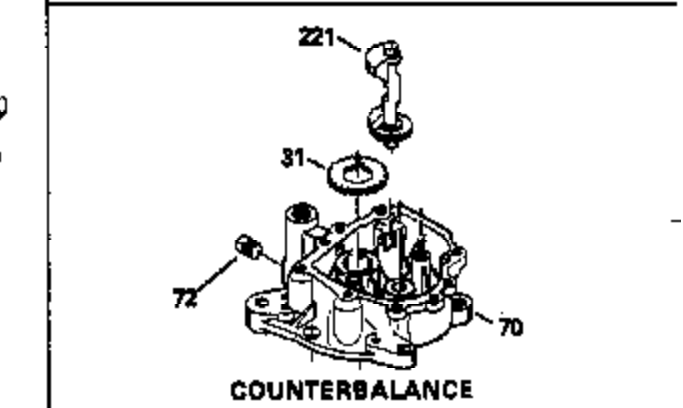

Ref #	Part Number	Qty	Description
298	28763		Screw, 10-32 x 35/64"
300	33583B		Fuel Tank (Incl. 292, 298 & 301) NOTE: This tank was built with different size fuel inlet opening. Tanks with the 1-3/16" I.D. opening use fuel cap 34210. Tanks with the 1-1/2" I.D. opening use fuel cap 35355.
301	33032		Fuel Cap (Use as required in early pr od.)
301	34210		Fuel Cap (Use as required in early pr od.)
307	33590		"O" Ring
310	35837		Dipstick, Oil (Incl. 307)
370	34346		Decal, Instruction
370A	34686		Decal, Name
379	631021		Inlet Needle, Seat & Clip Assy.
380	632237		Carburetor (Incl. 184) (Refer to Division 5, Section A, page 182 for breakdown or Fiche10A, Grid E-11)
381	29117		Screw, 8-32 x 5/16 (Not used on late prod.)
382	33581		Screen, Oil filter (Not used in late prod.)
390	590479		Rewind Starter NOTE: Replacement hardware may differ when servicing starter assy. or blower housing. Refer to Service Bulletin 508. (Refer to Division 5, Section C, page 30 for breakdown or Fiche 10A, Grid G-9))
400	33279G		* Gasket Set (Incl. items marked *)
407	35837		Fill Tube & Dipstick Assy.

ILLUSTRATION SHOWS TYPICAL PARTS ONLY. ORDER BY PART NUMBER. PARTS NOT LISTED ARE SUPPLIED BY DEM.