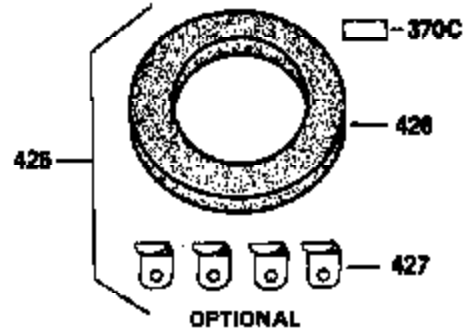

ILLUSTRATION SHOWS TYPICAL PARTS ONLY. ORDER BY PART NUMBER. PARTS NOT LISTED ARE SUPPLIED BY OEM.

**OPTIONAL SPARK
ARRESTOR**

**VIEW 3 of 3
MUFFLER (QUIET)
(OPTIONAL)**

**DEBRIS SCREEN KIT
(OPTIONAL)**

Ref #	Part Number	Qty	Description
275C	35824		Muffler (Quiet) (Optional)
275	33280A		Muffler
277	650729		Screw, 5/16-18 x 3-3/16" (Use As Req.)
277	651002		Screw, 5/16-18 x 4-3/16" (Use As Req.)
277	30196		Screw, 5/16-18 x 3/4" (Use As Req.)
327	35392		Plug, Starter
370C	34870		Decal, Instruction (Optional)
370D	34387		Decal, Instruction (Optional)
390A	590633		Rewind Starter NOTE: Replacement hardware may differ when servicing starter assy. or blower housing. Refer to Service Bulletin 508. (Refer to Division 5, Section C, page 30 for breakdown or Fiche 10A, Grid G-9)
408	35570		Screen Seal (Optional)
409	35569		Spacer (Optional)
410	730573		Opt.Screen Kit(Incl.370D,408,409,411, 413)
411	35568		Debris Screen (Optional)
413	650907		Screw, 5/16-18 x 1-5/8" (Optional)
416	34479		Spark Arrestor Kit (Optional)
425	730572		Starter Muff Kit(Incl.370C,426,427)(O pt.)
426	34687		Starter Air Cleaner (Optional)
427	34869		Starter Air Cleaner Bracket (Optional)