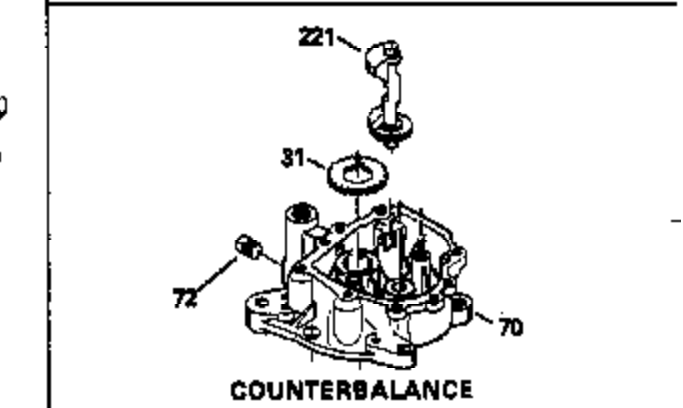

ILLUSTRATION SHOWS TYPICAL PARTS ONLY. ORDER BY PART NUMBER. PARTS NOT LISTED ARE SUPPLIED BY DEM.

Ref #	Part Number	Qty	Description
16	32651		Lever, Governor
19A	34043		Spring, Extension
19	34043		Spring, Extension
64	30063		Screw, Torx T-30, 1/4-20 x 1/2"
70	33580		Flange Ass'y. (Incl. 72, 75, 80 & 81)
72	31927		Plug, Pipe
92	650815		Washer, Belleville
103	650489		Screw, 1/4-20 x 5/8"
186	33860		Link, Governor-to-throttle
202	31342		Spring, Compression
205	650549		Screw, 5-40 x 7/16"
210	27793		Clip, Conduit
211	28942		Screw, 10-32 x 3/8"
240	34909		Body, Air cleaner
243	650834		Screw, 10-32 x 1-17/32"
274	27930		* Exhaust Gasket (use as required)
277	650729		Screw, 5/16-18 x 3-3/16" (Use As Req.)
277	651002		Screw, 5/16-18 x 4-3/16" (Use As Req.)
277	30196		Screw, 5/16-18 x 3/4" (Use As Req.)
286	33662		Hub & Screen Assy., Starter
287	29752		Nut & Whizlock, 1/4-28
313	33876		Gasket, Stator
375	610842		Magneto NOTE: The following complete magnetos are not available as an assembly. The magneto numbers are shown for reference purposes only. Order component parts individually, as shown in parts breakdown. (Refer to Division 5, Section B, page 28 for breakdown or Fiche 10A, Grid G-2)
377	30547A		Contact Assy., Breaker
378	30548B		Condenser
390	590479		Rewind Starter NOTE: Replacement hardware may differ when servicing starter assy. or blower housing. Refer to Service Bulletin 508. (Refer to Division 5, Section C, page 30 for breakdown or Fiche 10A, Grid G-9))
415	730130		Exh.Adapter Kit (Incl. 274 & 277)(As req.)