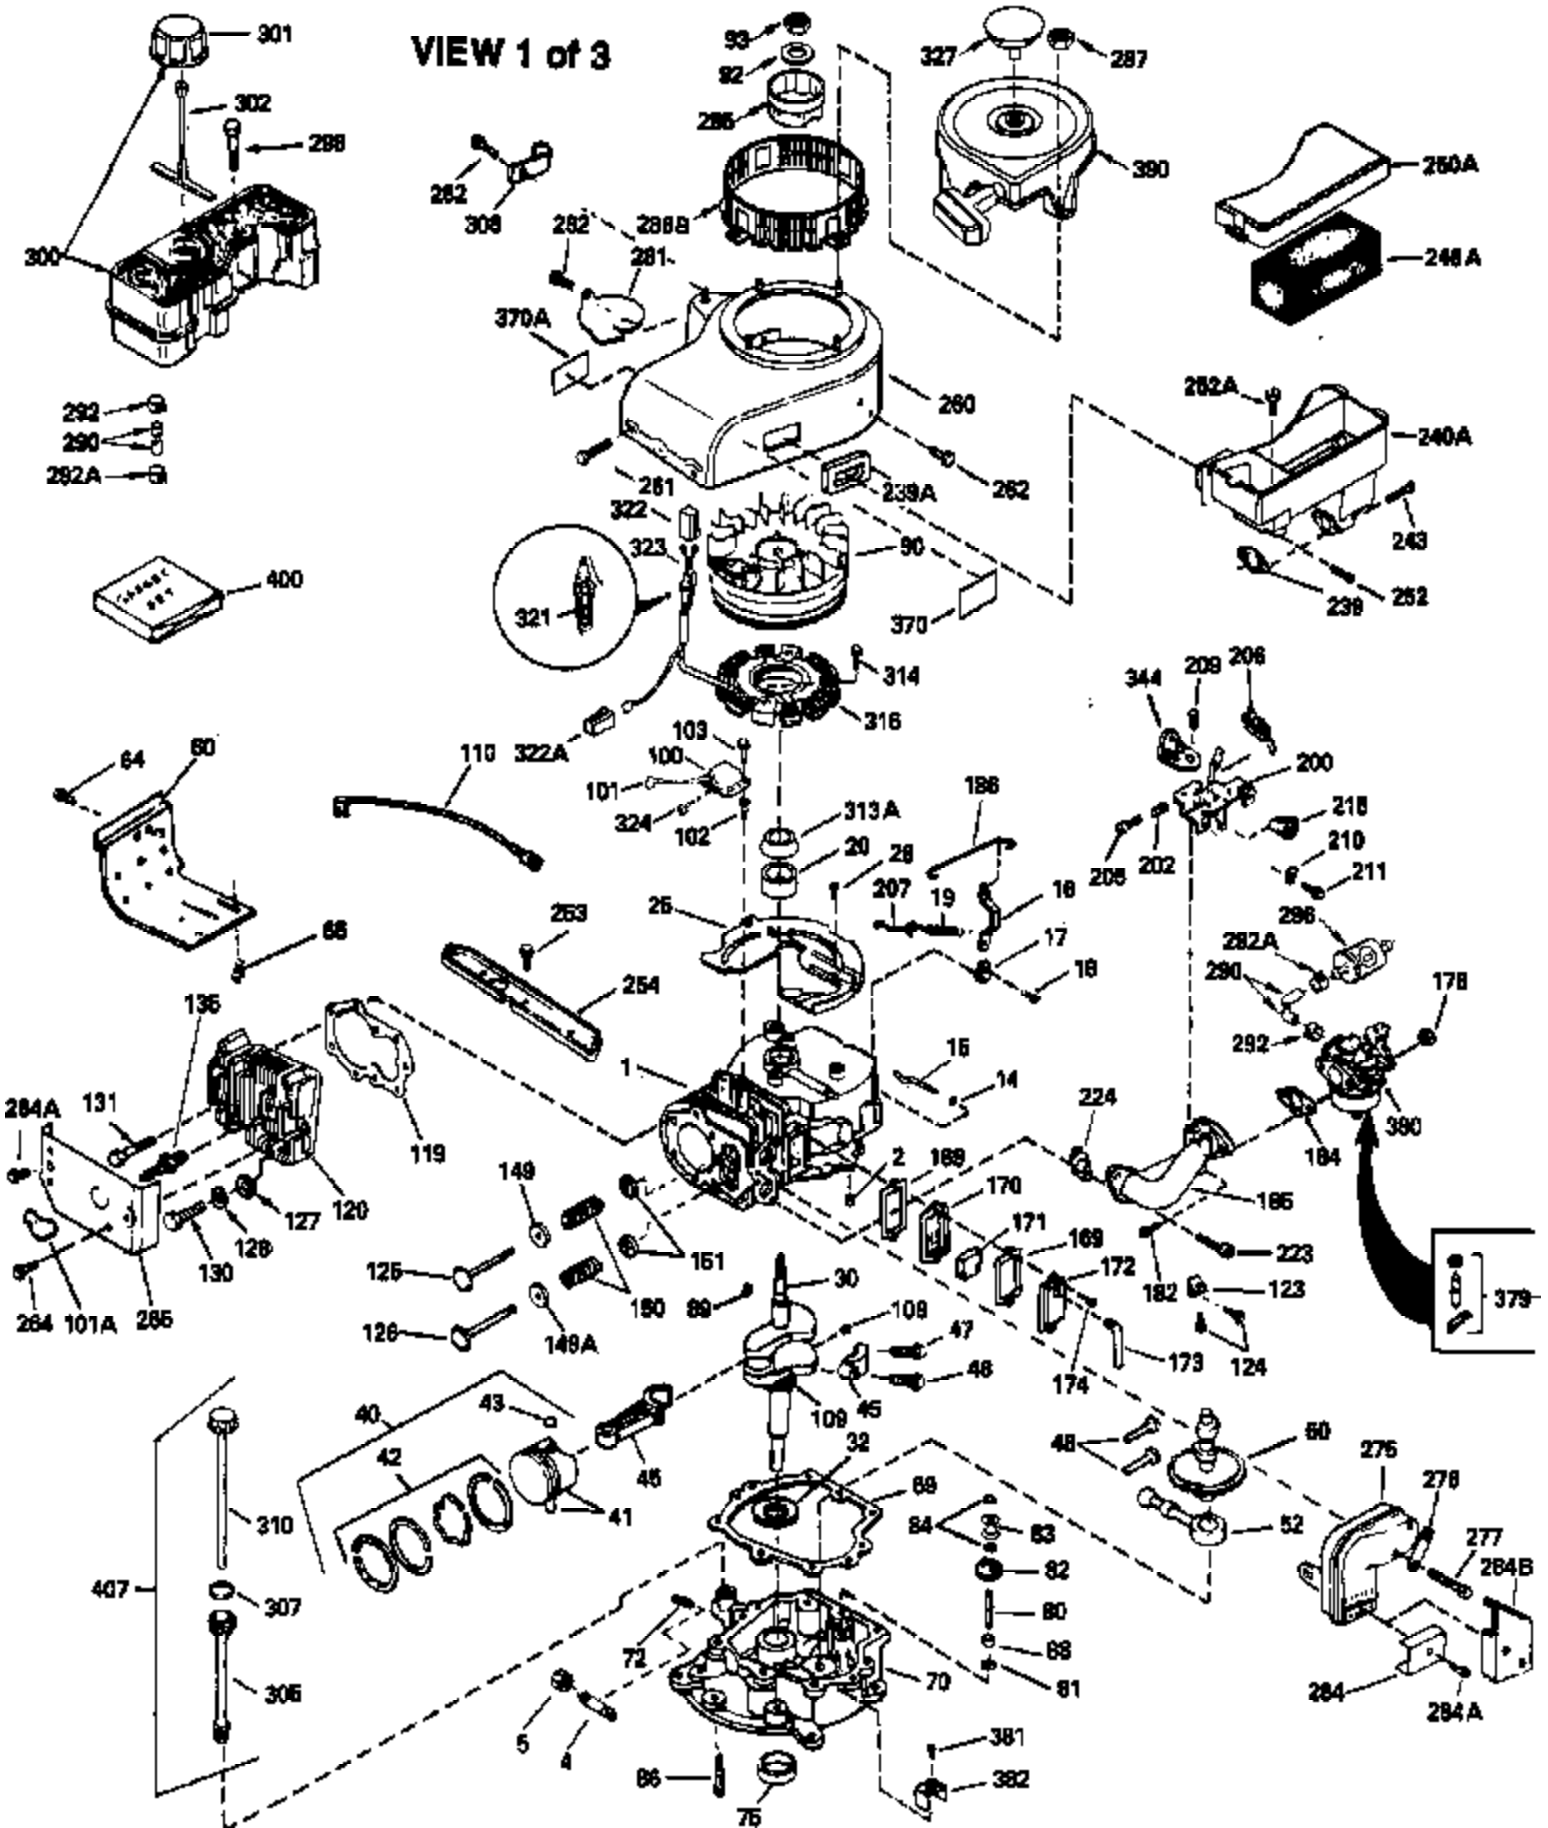

ILLUSTRATION SHOWS TYPICAL PARTS ONLY. ORDER BY PART NUMBER. PARTS NOT LISTED ARE SUPPLIED BY OEM.

Ref #	Part Number	Qty	Description
1	34328B		Cylinder (Incl. 2, 20 & 149)(3-1/8" B ore)
2	27652		Pin, Dowel
14	28277		Washer, Flat
15	35082		Rod, Governor
16	32651		Lever, Governor
17	31335		Clamp, Governor lever
18	650548		Screw, 8-32 x 5/16"
19	34043		Spring, Extension
20	32630		Seal, Oil
25	35256A		Baffle, Blower housing
26	650561		Screw, 1/4-20 x 5/8"
30	34940		Crankshaft (Incl. 108 & 109)
32	35653		Washer (1-3/8" I.D. 1-3/4" O.D. .015" thick)
40	34552		Piston, Pin & Ring Set (Std.) (3-1/8" Bore)
40	34553		Piston, Pin & Ring Set (.010" OS)
40	34554		Piston, Pin & Ring Set (.020" OS)
41	34329A		Piston & Pin Ass'y. (Std.)(Incl. 43)(3-1/8")
41	34330A		Piston & Pin Ass'y. (.010" OS) (Incl. 43)
41	34331A		Piston & Pin Ass'y. (.020" OS) (Incl. 43)
42	34332		Ring Set (Std.) (3-1/8" Bore)
42	34333		Ring Set (.010" OS)
42	34334		Ring Set (.020" OS)
43	27888		Ring, Piston Pin retaining
45	32591C		Rod Assy., Connecting (Incl. 47)
47	650662C		Bolt, Connecting rod (2 pieces)
48	34034		Lifter, Valve
50	34040		Camshaft (MCR)
52	31356		Pump Assy., Oil
60	33273A		Extension, Blower housing
64	30063		Screw, Torx T-30, 1/4-20 x 1/2"
65	650128		Screw, 10-24 x 1/2"
69	35262		* Gasket, Mounting flange
70	33580		Flange Ass'y. (Incl. 72, 75, 80 & 81)
72	31927		Plug, Pipe
75	31950		Seal, Oil
80	30668		Shaft, Mechanical governor
81	30590A		Washer, Flat
82	30591		Gear Assy., Governor (Incl. 81)
83	30588A		Spool, Governor
84	29193		Ring, Retaining
86	650833		Screw, 1/4-20 x 1-3/16"
88	31707A		Governor Spacer Assy. (Incl. 81)
89	32589		Key, Flywheel
92	650815		Washer, Belleville
93	8116		Nut, Hex, 1/2-20
101	610118		Cover, Spark plug (Use as required)
103	650489		Screw, 1/4-20 x 5/8"
108	29783		Pin, Crankshaft
109	33245		Gear, Crankshaft
110	34231		Wire, Ground
119	34041A		* Gasket, Cylinder head
120	34030		Head, Cylinder
123	33261		Bracket, Intake pipe
124	650738		Screw, 1/4-20 x 5/8"
125	27878A		Exhaust Valve (Std.) (Incl. 151)
125	27880A		Exhaust Valve (1/32" OS) (Incl. 151)
126	34035		Intake Valve (Std.) (Incl. 151)
126	34036		Intake Valve (1/32" OS) (Incl. 151)