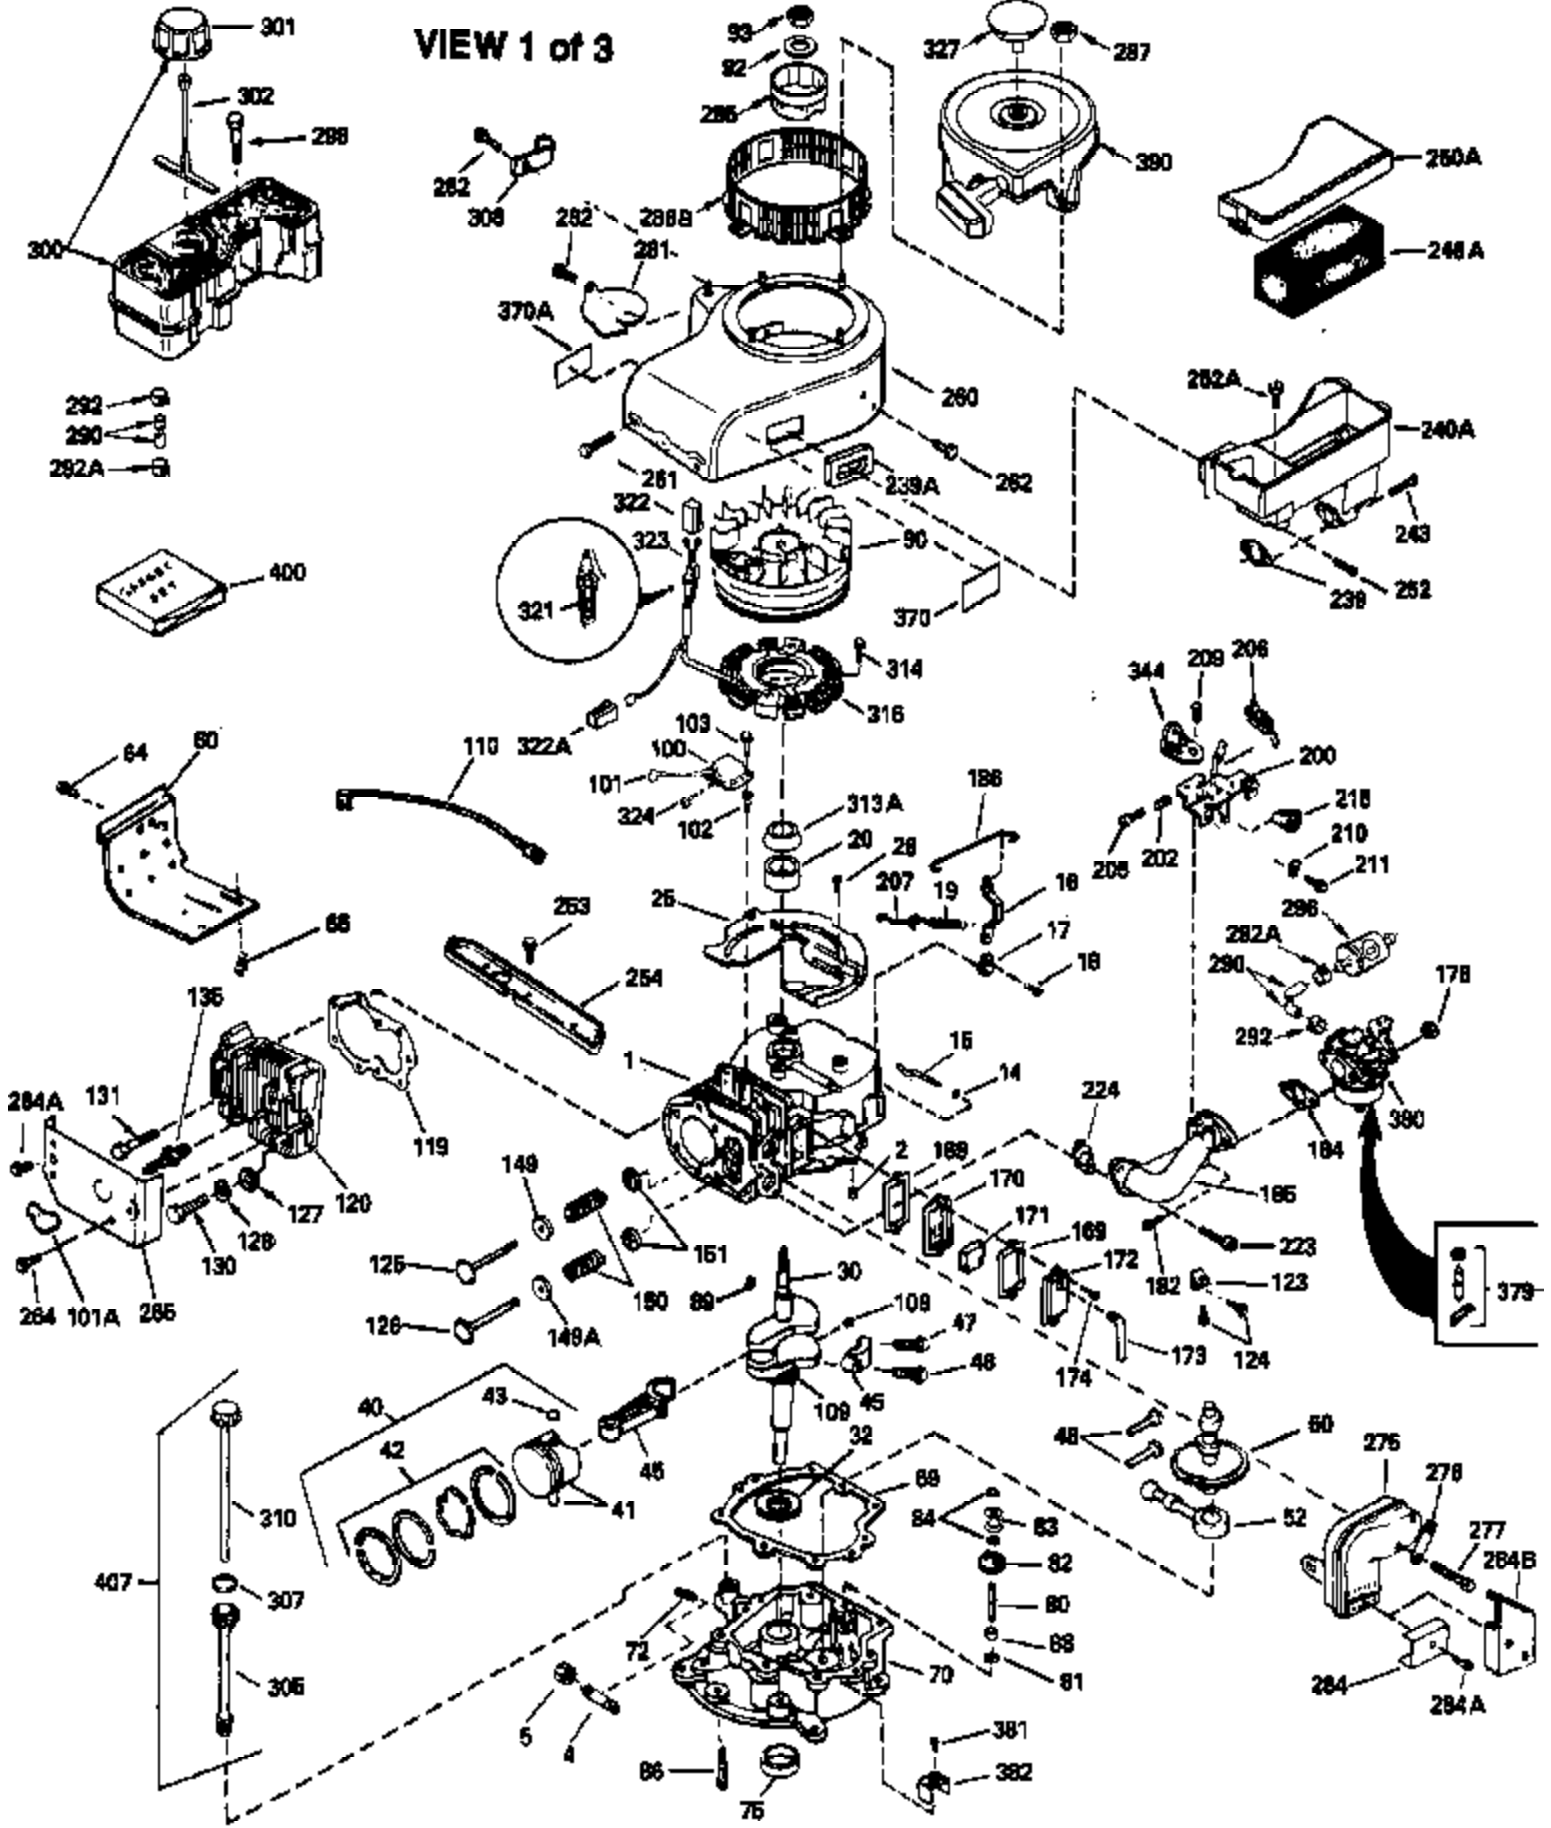

ILLUSTRATION SHOWS TYPICAL PARTS ONLY. ORDER BY PART NUMBER. PARTS NOT LISTED ARE SUPPLIED BY OEM.

VIEW 1 of 3

Ref #	Part Number	Qty	Description
1	35383		Cylinder (Incl. 2 & 20) (3-1/8" Bore)
2	27652		Pin, Dowel
14	28277		Washer, Flat
15	35082		Rod, Governor
16	32651		Lever, Governor
17	31335		Clamp, Governor lever
18	650548		Screw, 8-32 x 5/16"
19	34043		Spring, Extension
20	35319		Seal, Oil
25	35326		Baffle, Blower housing
26	650561		Screw, 1/4-20 x 5/8"
30	35380		Crankshaft
32	35653		Washer (1-3/8" I.D. 1-3/4" O.D. .015" thick)
40	34552		Piston, Pin & Ring Set (Std.) (3-1/8" Bore)
40	34553		Piston, Pin & Ring Set (.010" OS)
40	34554		Piston, Pin & Ring Set (.020" OS)
41	34329A		Piston & Pin Ass'y. (Std.)(Incl. 43)(3-1/8")
41	34330A		Piston & Pin Ass'y. (.010" OS) (Incl. 43)
41	34331A		Piston & Pin Ass'y. (.020" OS) (Incl. 43)
42	34332		Ring Set (Std.) (3-1/8" Bore)
42	34333		Ring Set (.010" OS)
42	34334		Ring Set (.020" OS)
43	27888		Ring, Piston Pin retaining
45	35373A		Rod Assy., Connecting (Incl. 46 & 47)
46	650908		Bolt, Connecting rod
47	650882		Bolt, Connecting rod (Used 2 in early prod.)
48	34034		Lifter, Valve
50	35381		Camshaft (MCR)
52	31356		Pump Assy., Oil
60	33273A		Extension, Blower housing
64	30063		Screw, Torx T-30, 1/4-20 x 1/2"
65	650128		Screw, 10-24 x 1/2"
69	35262		* Gasket, Mounting flange
70	35382A		Flange Ass'y. (Incl. 72, 75, 80 & 81)
72	31927		Plug, Pipe
75	35319		Seal, Oil
80	30668		Shaft, Mechanical governor
81	30590A		Washer, Flat
82	35378		Gear Assy., Governor (Incl. 81)
83	30588A		Spool, Governor
84	29193		Ring, Retaining
86	650833		Screw, 1/4-20 x 1-3/16"
88	31707A		Governor Spacer Assy. (Incl. 81)
89	32589		Key, Flywheel
90	611094		Flywheel (7 amp) (w/ring gear)
92	650880		Washer, Lock
93	650881		Nut, Hex, 5/8-18
100	35135		Solid State Assy.
101	610118		Cover, Spark plug (Use as required)
102	650872		Stud, Solid State mounting
103	650814		Screw, Torx T-15, 10-24 x 1"
110	35182		Wire, Ground
119	34041A		* Gasket, Cylinder head
120	34030		Head, Cylinder
123	33261		Bracket, Intake pipe
124	650738		Screw, 1/4-20 x 5/8"
125	27878A		Exhaust Valve (Std.) (Incl. 151)
125	27880A		Exhaust Valve (1/32" OS) (Incl. 151)