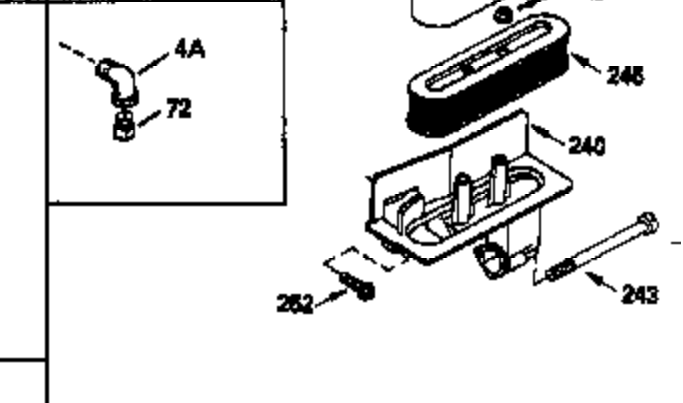

ILLUSTRATION SHOWS TYPICAL PARTS ONLY. ORDER BY PART NUMBER. PARTS NOT LISTED ARE SUPPLIED BY DEM.

Ref #	Part Number	Qty	Description
16	32651		Lever, Governor
19A	35203		Spring, Extension
19	34043		Spring, Extension
64	30063		Screw, Torx T-30, 1/4-20 x 1/2"
70	35382A		Flange Ass'y. (Incl. 72, 75, 80 & 81)
72	31927		Plug, Pipe
92	650880		Washer, Lock
103	650814		Screw, Torx T-15, 10-24 x 1"
186	33860		Link, Governor-to-throttle
202	33802		Spring, Compression
205	650777		Screw, 6-32 x 21/32"
209A	30312		Screw, 10-24 x 1/2"
210	27793		Clip, Conduit
211	28942		Screw, 10-32 x 3/8"
212	35550		Bushing, Governor Adjusting lever
216	35202A		R.P.M. Adj. Lever (Incl.19A,209A,212, 222,239)
222	30312		Screw, 10-32 x 1/2"
240	34909		Body, Air cleaner
243	650834		Screw, 10-32 x 1-17/32"
274	27930		* Exhaust Gasket (use as required)
277	650729		Screw, 5/16-18 x 3-3/16" (Use As Req.)
277	651002		Screw, 5/16-18 x 4-3/16" (Use As Req.)
277	30196		Screw, 5/16-18 x 3/4" (Use As Req.)
285	35287		Cup, Starter
287	29752		Nut & Whizlock, 1/4-28
319	650874		Screw, 10-32 x 15/32"
320	611098		Regulator, Rectifier (7 amp DC)
325A	29443		Clip, Fuel line
327	35392		Plug, Starter
361	30063		Screw, Torx T-30, 1/4-20 x 1/2"
395	33605		Electric Starter Motor (12 Volt) NOTE: Engine requires a ringgear flywheel (611091 minimum) and the cylinder must have drilled and tapped starter mounting bosses to add the electric starter. (Refer to Division 5, Section D, page 20 for breakdown or Fiche 10A, Grid G-11)
415	730130		Exh.Adapter Kit (Incl. 274 & 277)(As req.)