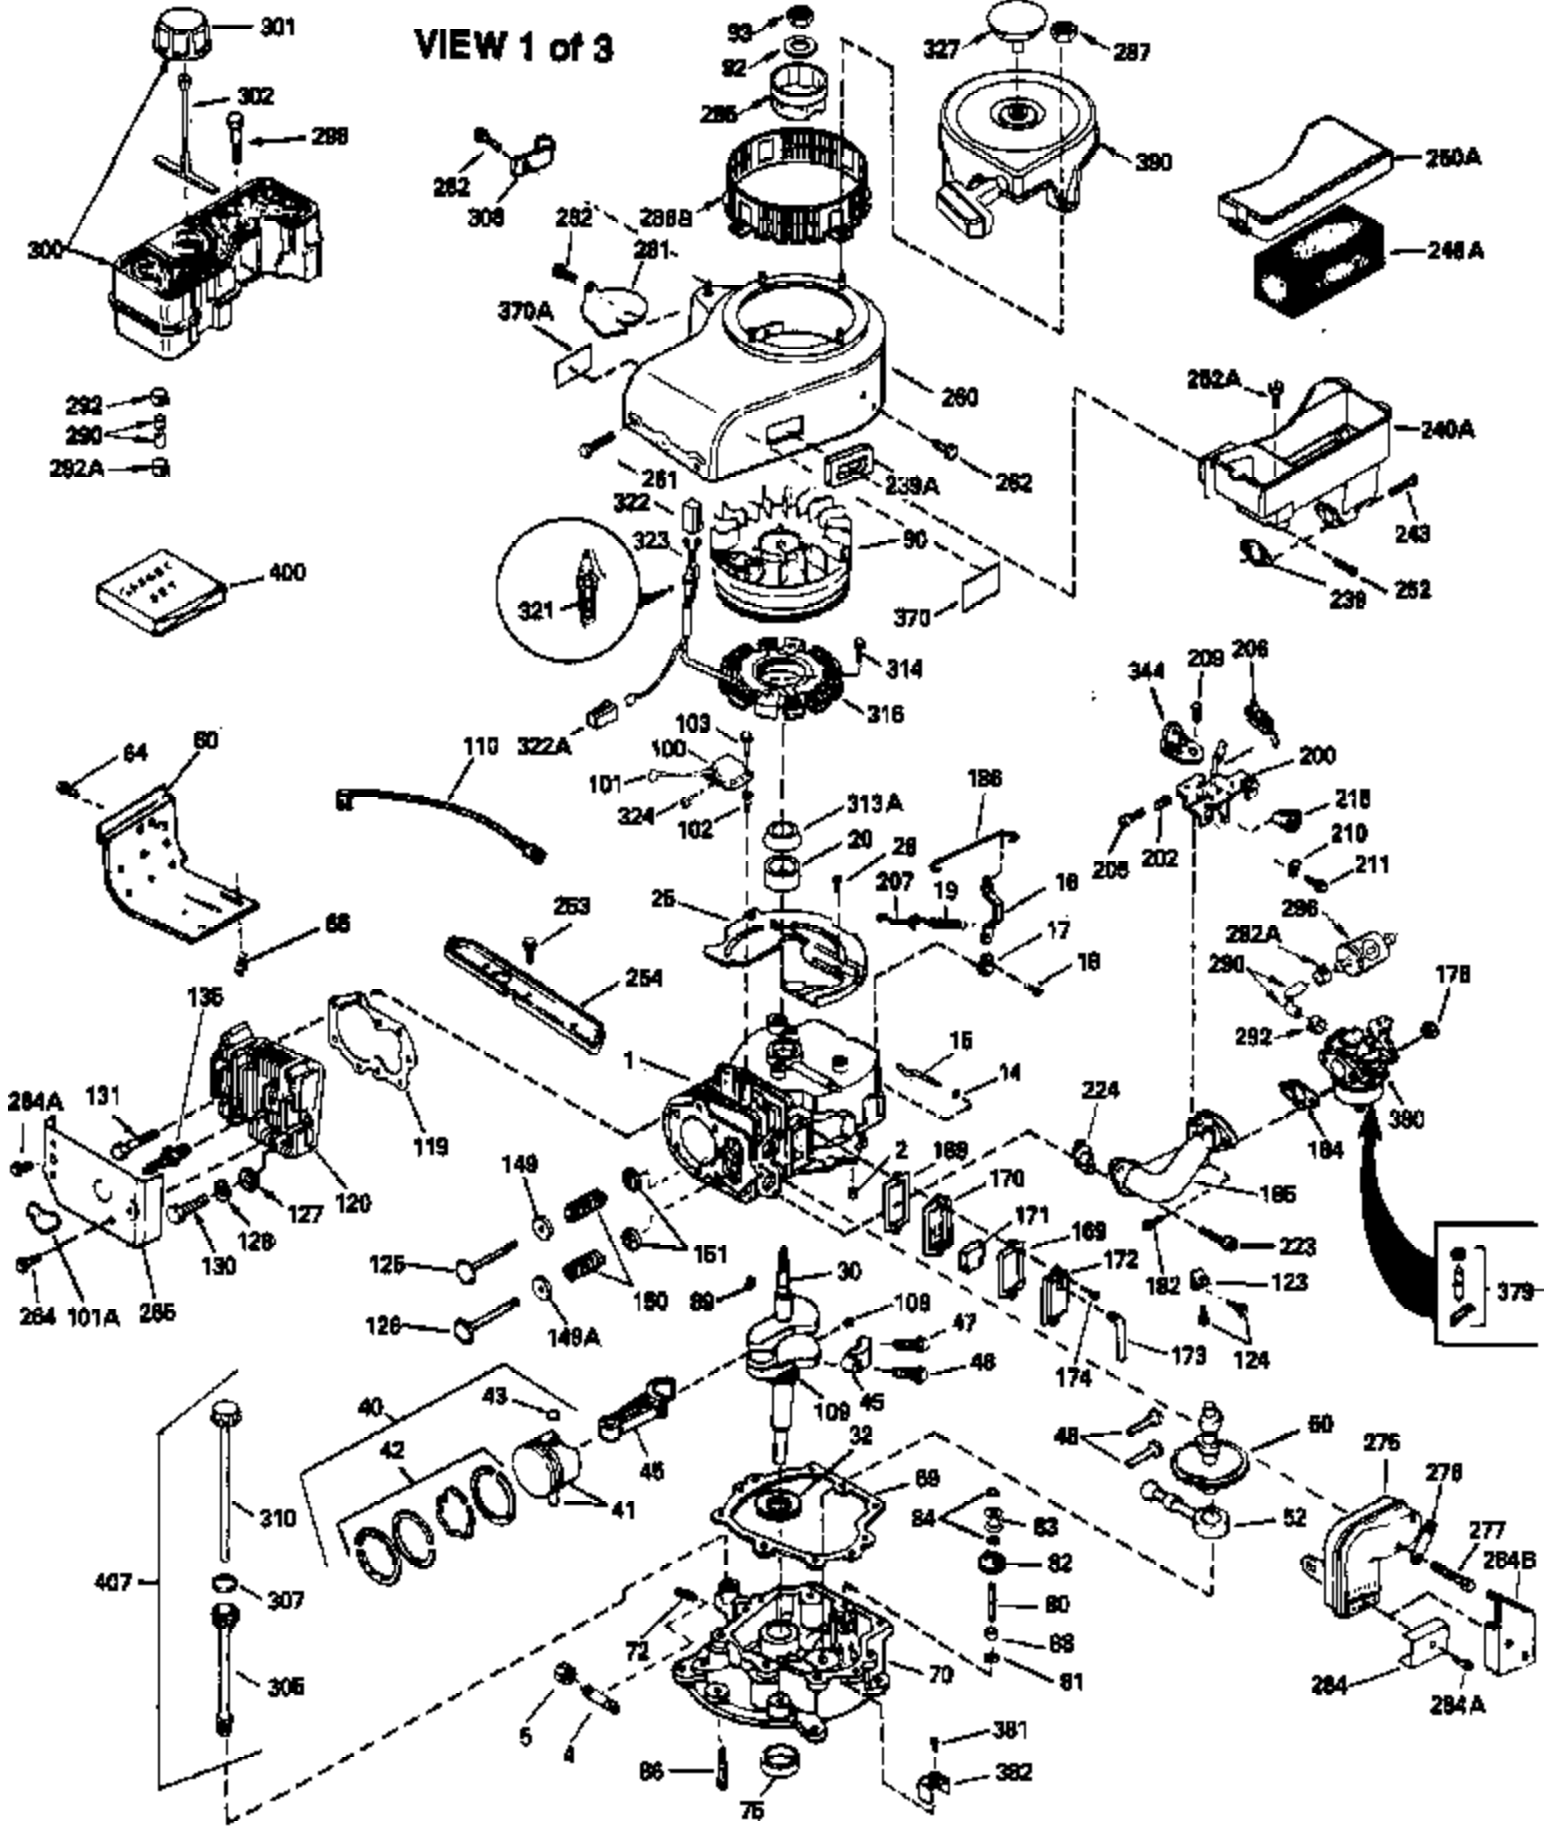

ILLUSTRATION SHOWS TYPICAL PARTS ONLY. ORDER BY PART NUMBER. PARTS NOT LISTED ARE SUPPLIED BY OEM.

Ref #	Part Number	Qty	Description
1	34328B		Cylinder (Incl. 2, 20 & 149)(3-1/8" B ore)
2	27652		Pin, Dowel
14	28277		Washer, Flat
15	33577		Rod, Governor
16	32651		Lever, Governor
17	31335		Clamp, Governor lever
18	650548		Screw, 8-32 x 5/16"
19	31361		Spring, Governor
20	32630		Seal, Oil
25	35256A		Baffle, Blower housing
26	650561		Screw, 1/4-20 x 5/8"
30	33644B		Crankshaft (Incl. 108 & 109)
32	35653		Washer (1-3/8" I.D. 1-3/4" O.D. .015" thick)
40	34552		Piston, Pin & Ring Set (Std.) (3-1/8" Bore)
40	34553		Piston, Pin & Ring Set (.010" OS)
40	34554		Piston, Pin & Ring Set (.020" OS)
41	34329A		Piston & Pin Ass'y. (Std.)(Incl. 43)(3-1/8")
41	34330A		Piston & Pin Ass'y. (.010" OS) (Incl. 43)
41	34331A		Piston & Pin Ass'y. (.020" OS) (Incl. 43)
42	34332		Ring Set (Std.) (3-1/8" Bore)
42	34333		Ring Set (.010" OS)
42	34334		Ring Set (.020" OS)
43	27888		Ring, Piston Pin retaining
45	32591C		Rod Assy., Connecting (Incl. 47)
47	650662C		Bolt, Connecting rod (2 pieces)
48	34034		Lifter, Valve
50	34040		Camshaft (MCR)
52	31356		Pump Assy., Oil
60	33273A		Extension, Blower housing
64	30063		Screw, Torx T-30, 1/4-20 x 1/2"
65	650128		Screw, 10-24 x 1/2"
69	35262		* Gasket, Mounting flange
70	33767		Flange Ass'y. (Incl. 72, 75, 80 & 81)
72	31927		Plug, Pipe
72	28483		Plug, Pipe
75	31950		Seal, Oil
80	30668		Shaft, Mechanical governor
81	30590A		Washer, Flat
82	30591		Gear Assy., Governor (Incl. 81)
83	30588A		Spool, Governor
84	29193		Ring, Retaining
86	650833		Screw, 1/4-20 x 1-3/16"
88	31707A		Governor Spacer Assy. (Incl. 81)
89	32589		Key, Flywheel
92	650815		Washer, Belleville
93	8116		Nut, Hex, 1/2-20
101	610118		Cover, Spark plug (Use as required)
103	650489		Screw, 1/4-20 x 5/8"
108	29783		Pin, Crankshaft
109	33245		Gear, Crankshaft
110	30831		Ground Wire
119	34041A		* Gasket, Cylinder head
120	34030		Head, Cylinder
123	33261		Bracket, Intake pipe
124	650738		Screw, 1/4-20 x 5/8"
125	27878A		Exhaust Valve (Std.) (Incl. 151)
125	27880A		Exhaust Valve (1/32" OS) (Incl. 151)
126	34035		Intake Valve (Std.) (Incl. 151)