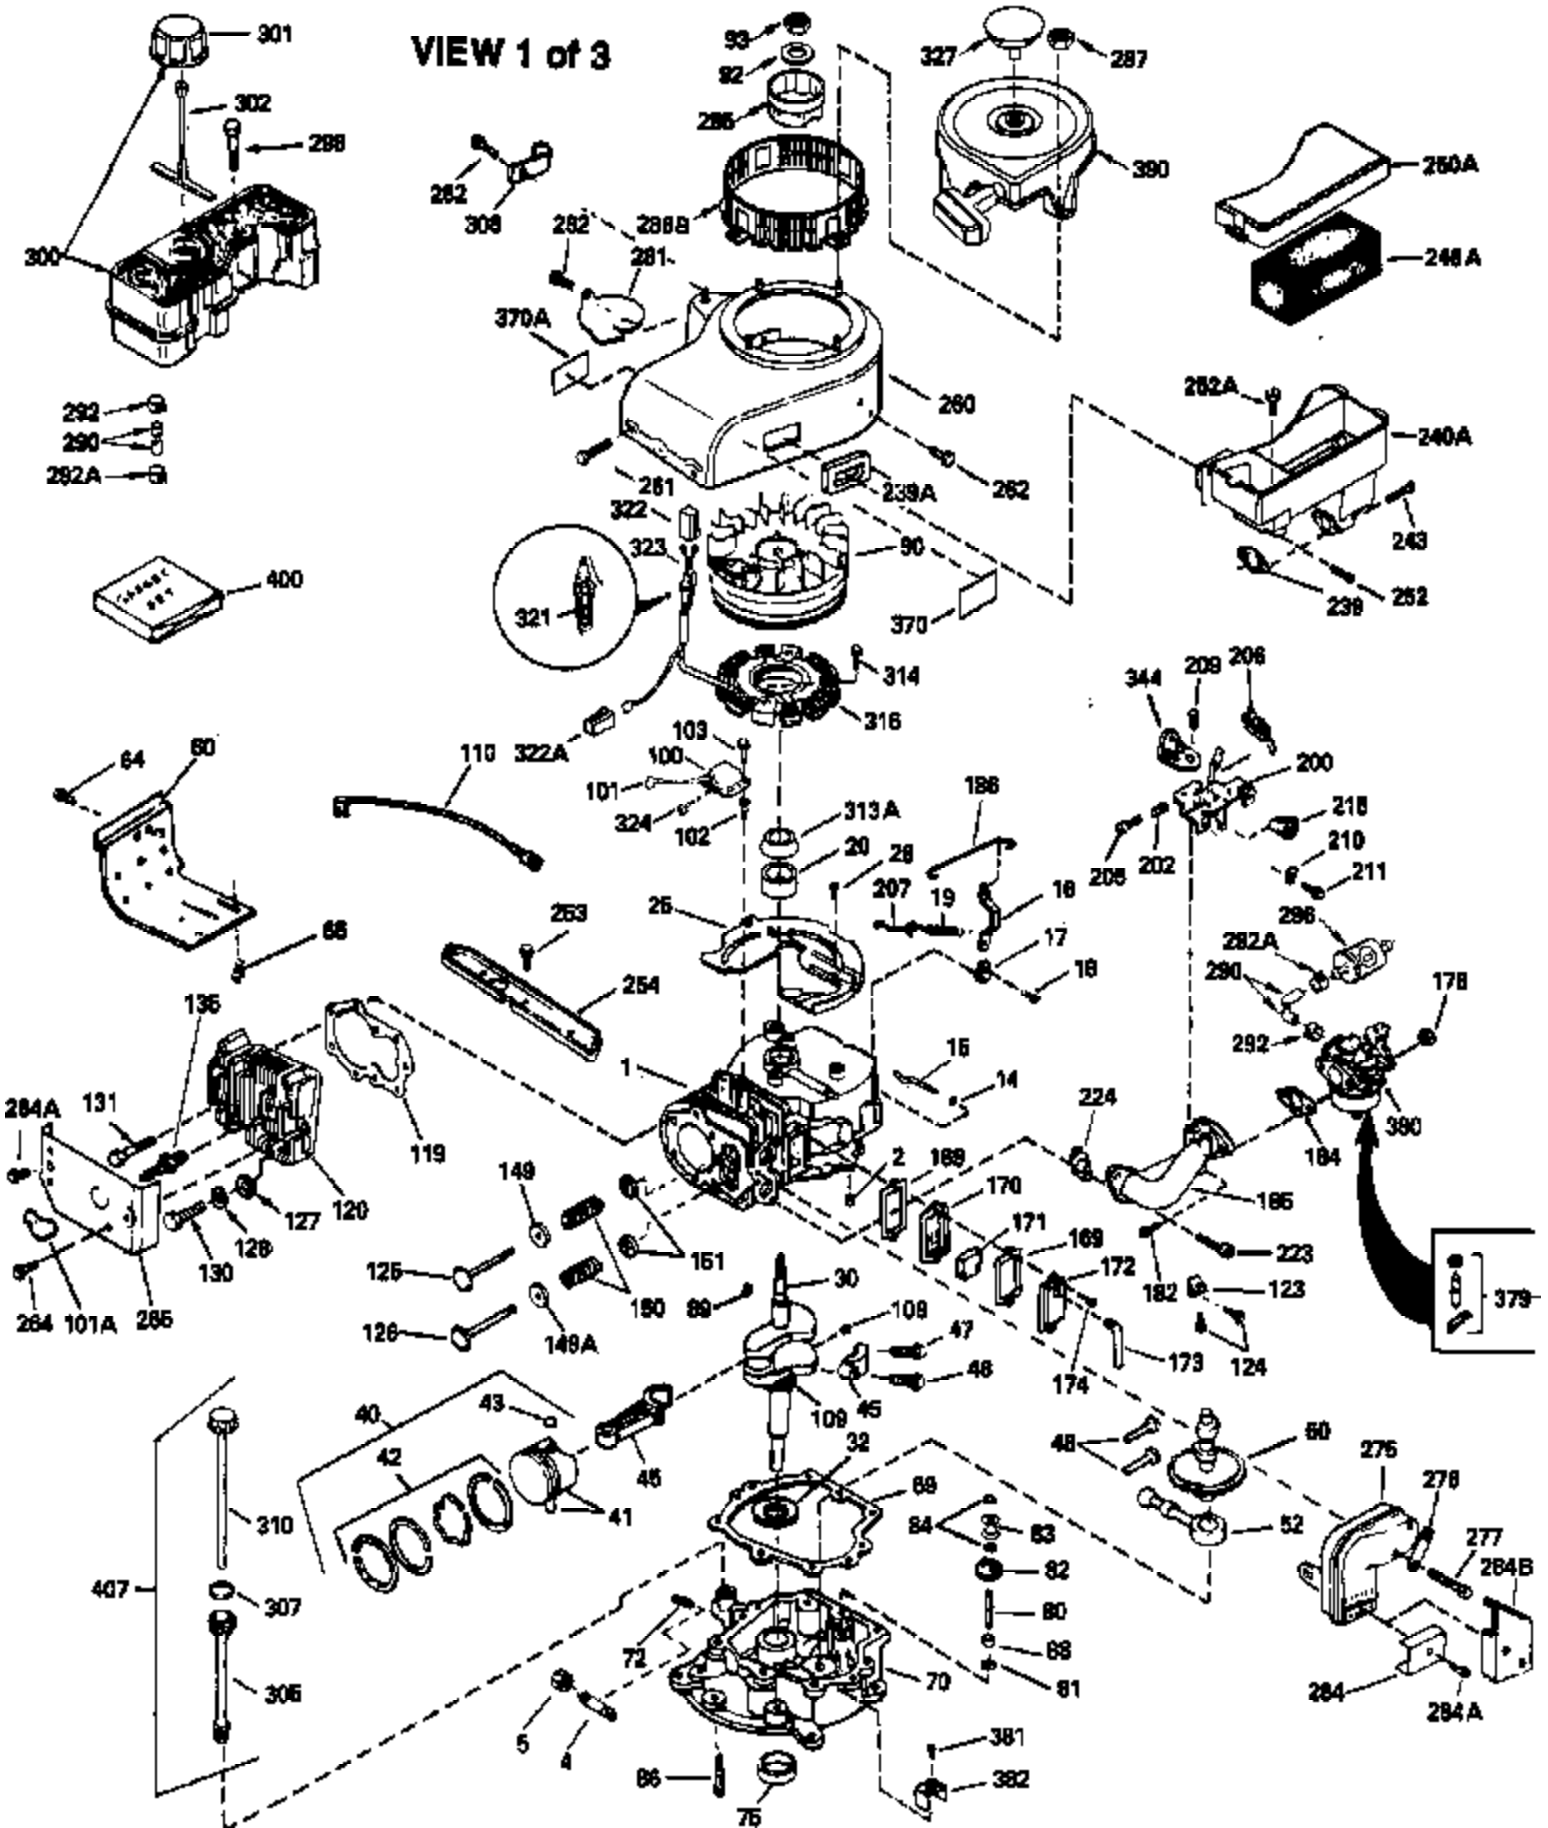

ILLUSTRATION SHOWS TYPICAL PARTS ONLY. ORDER BY PART NUMBER. PARTS NOT LISTED ARE SUPPLIED BY OEM.

Ref #	Part Number	Qty	Description
1	34328B		Cylinder (Incl. 2, 20 & 149)(3-1/8" B ore)
2	27652		Pin, Dowel
14	28277		Washer, Flat
15	35082		Rod, Governor
16	32651		Lever, Governor
17	31335		Clamp, Governor lever
18	650548		Screw, 8-32 x 5/16"
19	34043		Spring, Extension
20	32630		Seal, Oil
25	35256A		Baffle, Blower housing
26	650561		Screw, 1/4-20 x 5/8"
30	35200		Crankshaft (Incl. 108 & 109)
32	35653		Washer (1-3/8" I.D. 1-3/4" O.D. .015" thick)
40	34552		Piston, Pin & Ring Set (Std.) (3-1/8" Bore)
40	34553		Piston, Pin & Ring Set (.010" OS)
40	34554		Piston, Pin & Ring Set (.020" OS)
41	34329A		Piston & Pin Ass'y. (Std.)(Incl. 43)(3-1/8")
41	34330A		Piston & Pin Ass'y. (.010" OS) (Incl. 43)
41	34331A		Piston & Pin Ass'y. (.020" OS) (Incl. 43)
42	34332		Ring Set (Std.) (3-1/8" Bore)
42	34333		Ring Set (.010" OS)
42	34334		Ring Set (.020" OS)
43	27888		Ring, Piston Pin retaining
45	32591C		Rod Assy., Connecting (Incl. 47)
47	650662C		Bolt, Connecting rod (2 pieces)
48	34034		Lifter, Valve
50	34040		Camshaft (MCR)
52	31356		Pump Assy., Oil
60	33273A		Extension, Blower housing
64	30063		Screw, Torx T-30, 1/4-20 x 1/2"
65	650128		Screw, 10-24 x 1/2"
69	35262		* Gasket, Mounting flange
70	33580		Flange Ass'y. (Incl. 72, 75, 80 & 81)
72	31927		Plug, Pipe
75	31950		Seal, Oil
80	30668		Shaft, Mechanical governor
81	30590A		Washer, Flat
82	30591		Gear Assy., Governor (Incl. 81)
83	30588A		Spool, Governor
84	29193		Ring, Retaining
86	650833		Screw, 1/4-20 x 1-3/16"
88	31707A		Governor Spacer Assy. (Incl. 81)
89	32589		Key, Flywheel
90	611094		Flywheel (7 amp) (w/ring gear)
92	650815		Washer, Belleville
93	8116		Nut, Hex, 1/2-20
100	35135		Solid State Assy.
101	610118		Cover, Spark plug (Use as required)
102	650872		Stud, Solid State mounting
103	650814		Screw, Torx T-15, 10-24 x 1"
108	29783		Pin, Crankshaft
109	33245		Gear, Crankshaft
110	35182		Wire, Ground
119	34041A		* Gasket, Cylinder head
120	34030		Head, Cylinder
123	33261		Bracket, Intake pipe
124	650738		Screw, 1/4-20 x 5/8"
125	27878A		Exhaust Valve (Std.) (Incl. 151)