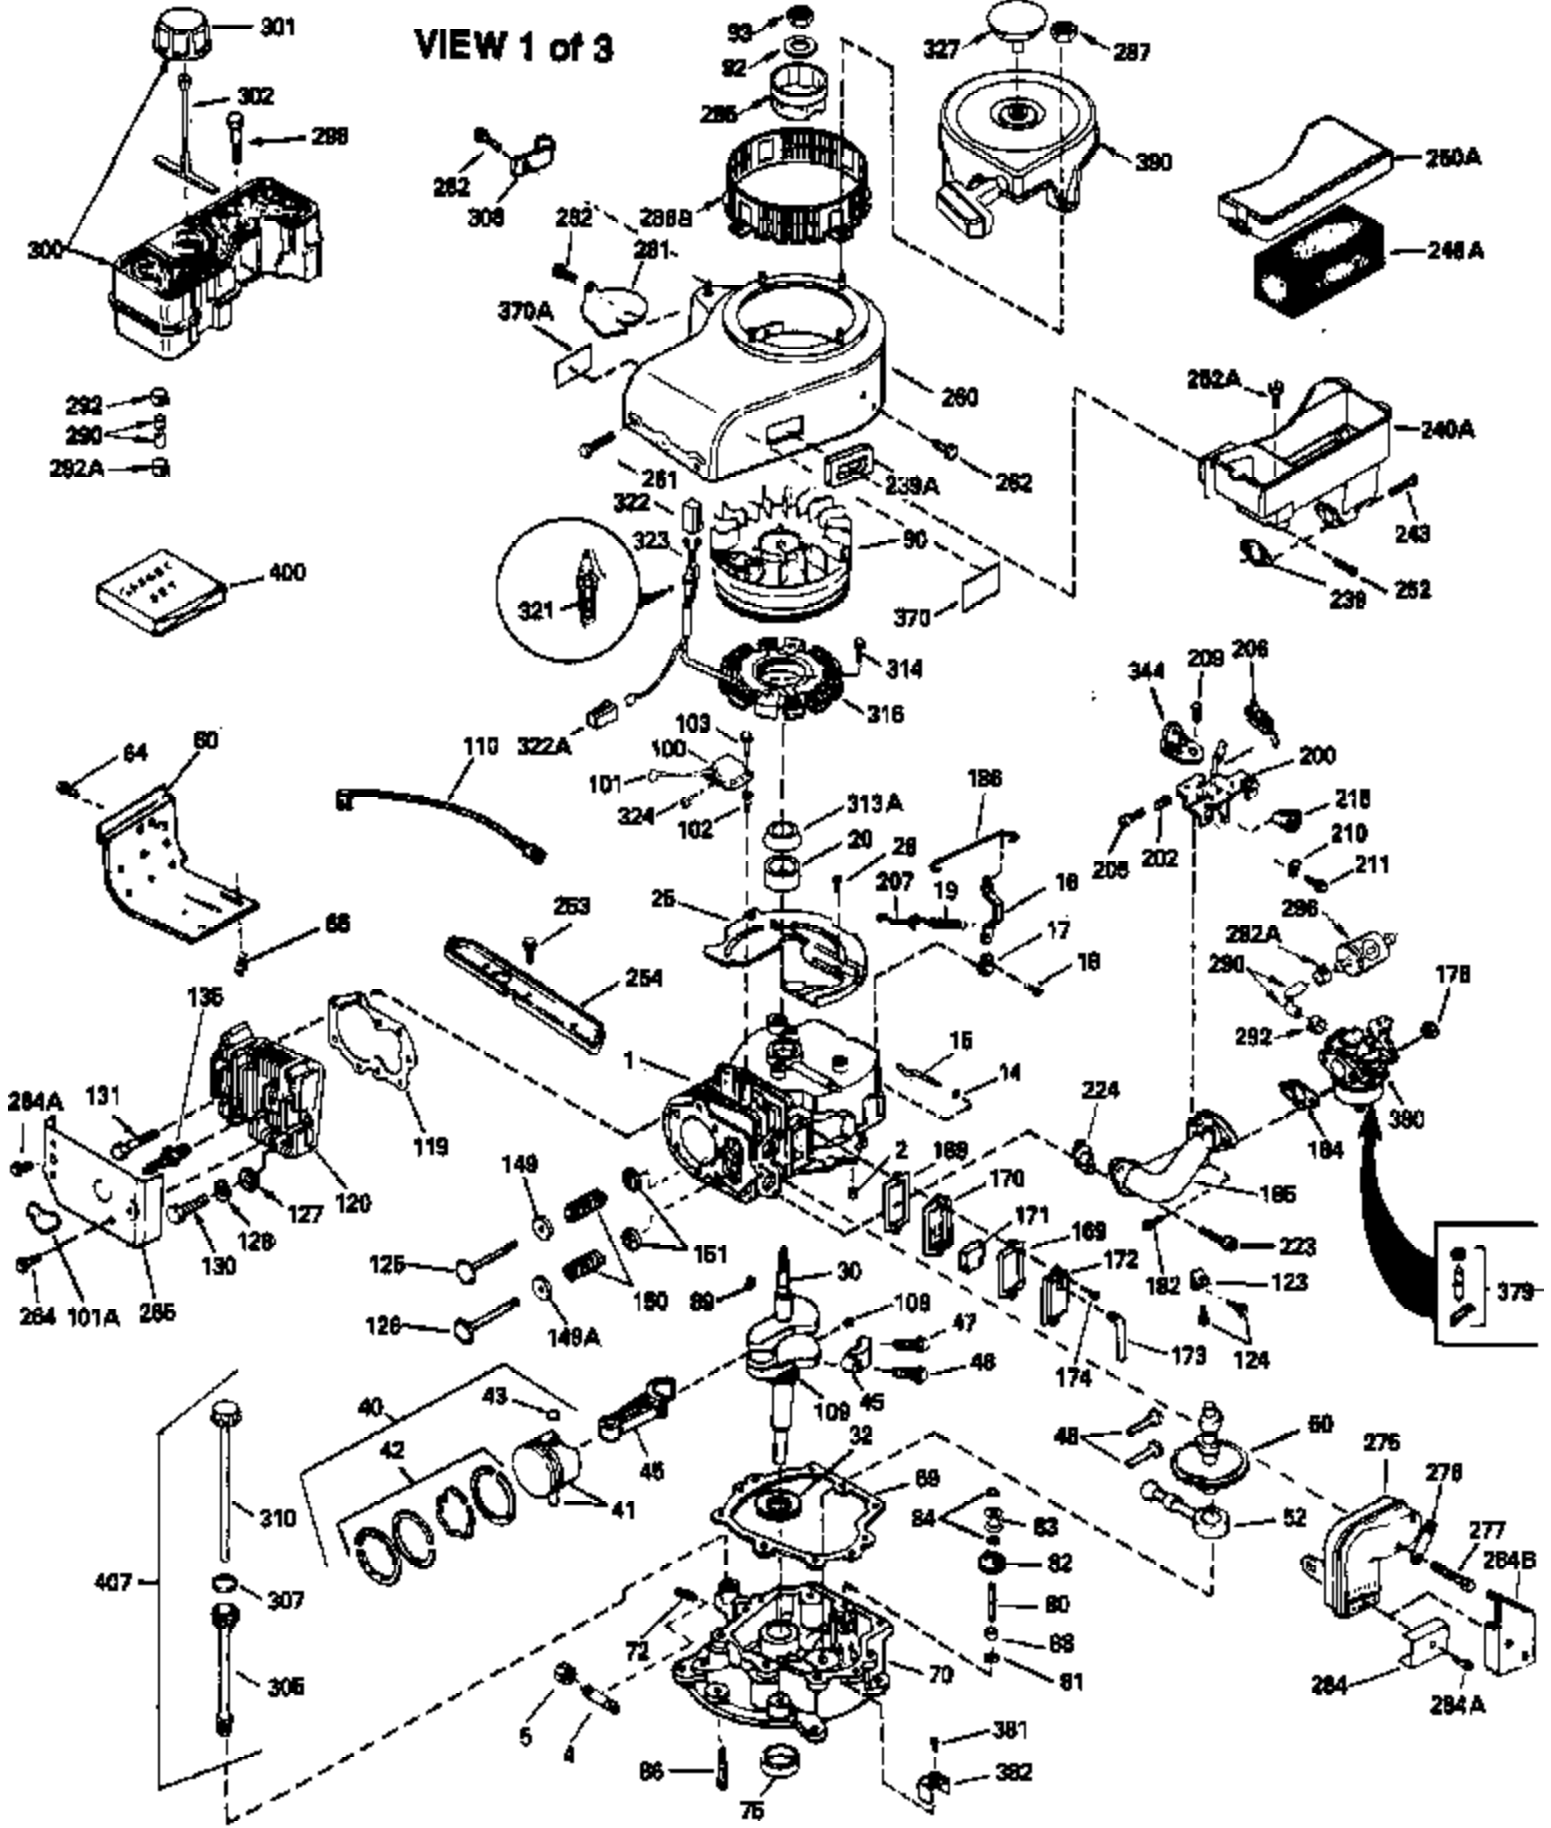

ILLUSTRATION SHOWS TYPICAL PARTS ONLY. ORDER BY PART NUMBER. PARTS NOT LISTED ARE SUPPLIED BY OEM.

VIEW 1 of 3

Ref #	Part Number	Qty	Description
1	34328B		Cylinder (Incl. 2, 20 & 149)(3-1/8" B ore)
2	27652		Pin, Dowel
14	28277		Washer, Flat
15	35082		Rod, Governor
16	32651		Lever, Governor
17	31335		Clamp, Governor lever
18	650548		Screw, 8-32 x 5/16"
19	34043		Spring, Extension
20	32630		Seal, Oil
25	35256A		Baffle, Blower housing
26	650561		Screw, 1/4-20 x 5/8"
30	33644B		Crankshaft (Incl. 108 & 109)
32	35653		Washer (1-3/8" I.D. 1-3/4" O.D. .015" thick)
40	34552		Piston, Pin & Ring Set (Std.) (3-1/8" Bore)
40	34553		Piston, Pin & Ring Set (.010" OS)
40	34554		Piston, Pin & Ring Set (.020" OS)
41	34329A		Piston & Pin Ass'y. (Std.)(Incl. 43)(3-1/8")
41	34330A		Piston & Pin Ass'y. (.010" OS) (Incl. 43)
41	34331A		Piston & Pin Ass'y. (.020" OS) (Incl. 43)
42	34332		Ring Set (Std.) (3-1/8" Bore)
42	34333		Ring Set (.010" OS)
42	34334		Ring Set (.020" OS)
43	27888		Ring, Piston Pin retaining
45	32591C		Rod Assy., Connecting (Incl. 47)
47	650662C		Bolt, Connecting rod (2 pieces)
48	34034		Lifter, Valve
50	34040		Camshaft (MCR)
52	31356		Pump Assy., Oil
60	33273A		Extension, Blower housing
64	30063		Screw, Torx T-30, 1/4-20 x 1/2"
65	650128		Screw, 10-24 x 1/2"
69	35262		* Gasket, Mounting flange
70	33580		Flange Ass'y. (Incl. 72, 75, 80 & 81)
72	31927		Plug, Pipe
75	31950		Seal, Oil
80	30668		Shaft, Mechanical governor
81	30590A		Washer, Flat
82	30591		Gear Assy., Governor (Incl. 81)
83	30588A		Spool, Governor
84	29193		Ring, Retaining
86	650833		Screw, 1/4-20 x 1-3/16"
88	31707A		Governor Spacer Assy. (Incl. 81)
89	32589		Key, Flywheel
92	650815		Washer, Belleville
93	8116		Nut, Hex, 1/2-20
101	610118		Cover, Spark plug (Use as required)
103	650489		Screw, 1/4-20 x 5/8"
108	29783		Pin, Crankshaft
109	33245		Gear, Crankshaft
110	34580		Ground Wire
119	34041A		* Gasket, Cylinder head
120	34030		Head, Cylinder
123	33261		Bracket, Intake pipe
124	650738		Screw, 1/4-20 x 5/8"
125	27878A		Exhaust Valve (Std.) (Incl. 151)
125	27880A		Exhaust Valve (1/32" OS) (Incl. 151)
126	34035		Intake Valve (Std.) (Incl. 151)
126	34036		Intake Valve (1/32" OS) (Incl. 151)