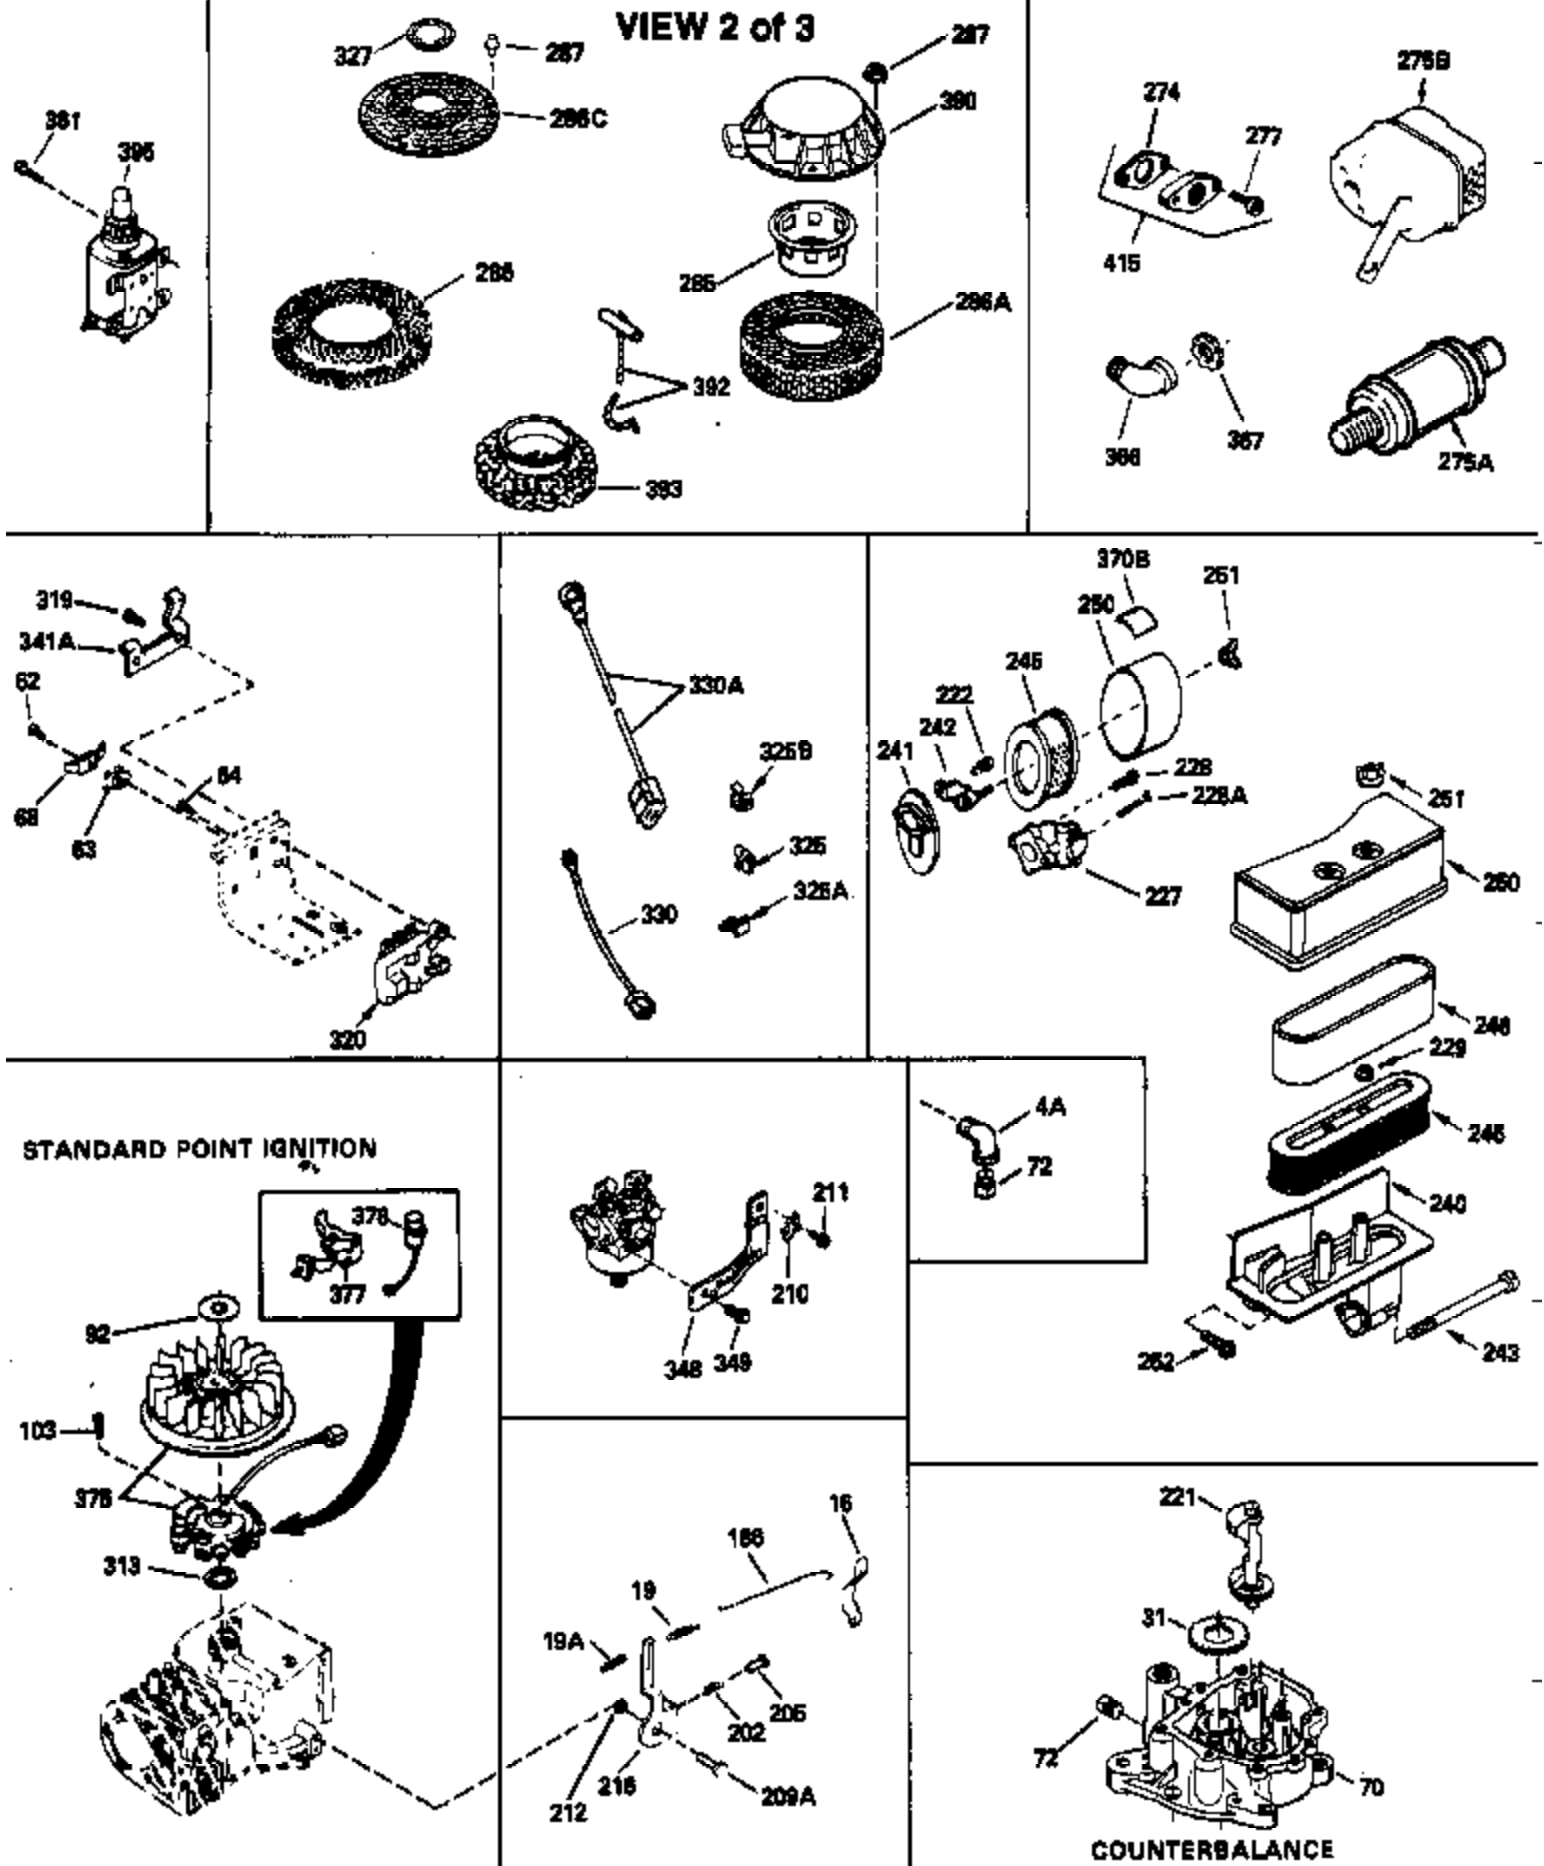

ILLUSTRATION SHOWS TYPICAL PARTS ONLY. ORDER BY PART NUMBER. PARTS NOT LISTED ARE SUPPLIED BY DEM.

Ref #	Part Number	Qty	Description
16	32651		Lever, Governor
19A	34043		Spring, Extension
19	34043		Spring, Extension
64	30063		Screw, Torx T-30, 1/4-20 x 1/2"
70	33580		Flange Ass'y. (Incl. 72, 75, 80 & 81)
72	31927		Plug, Pipe
92	650815		Washer, Belleville
103	650489		Screw, 1/4-20 x 5/8"
186	33860		Link, Governor-to-throttle
202	31342		Spring, Compression
205	650549		Screw, 5-40 x 7/16"
210	27793		Clip, Conduit
211	28942		Screw, 10-32 x 3/8"
240	34909		Body, Air cleaner
243	650834		Screw, 10-32 x 1-17/32"
274	27930		* Exhaust Gasket (use as required)
277	650729		Screw, 5/16-18 x 3-3/16" (Use As Req.)
277	651002		Screw, 5/16-18 x 4-3/16" (Use As Req.)
277	30196		Screw, 5/16-18 x 3/4" (Use As Req.)
285	32125		Cup, Starter
287	29752		Nut & Whizlock, 1/4-28
313	33876		Gasket, Stator
327	35392		Plug, Starter
375	610842		Magneto NOTE: The following complete magnetos are not available as an assembly. The magneto numbers are shown for reference purposes only. Order component parts individually, as shown in parts breakdown. (Refer to Division 5, Section B, page 28 for breakdown or Fiche 10A, Grid G-2)
377	30547A		Contact Assy., Breaker
378	30548B		Condenser
415	730130		Exh.Adapter Kit (Incl. 274 & 277)(As req.)