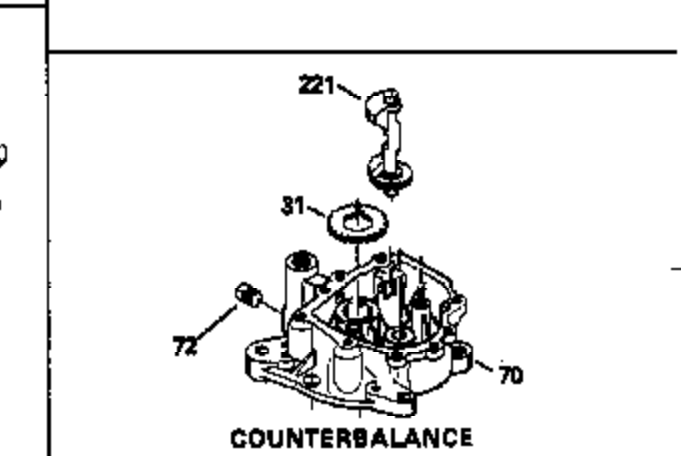

ILLUSTRATION SHOWS TYPICAL PARTS ONLY. ORDER BY PART NUMBER. PARTS NOT LISTED ARE SUPPLIED BY DEM.

Ref #	Part Number	Qty	Description
16	32651		Lever, Governor
19A	34043		Spring, Extension
19	34043		Spring, Extension
64	30063		Screw, Torx T-30, 1/4-20 x 1/2"
70	33580		Flange Ass'y. (Incl. 72, 75, 80 & 81)
72	31927		Plug, Pipe
92	650815		Washer, Belleville
103	650489		Screw, 1/4-20 x 5/8"
186	33860		Link, Governor-to-throttle
202	31342		Spring, Compression
205	650549		Screw, 5-40 x 7/16"
210	27793		Clip, Conduit
211	28942		Screw, 10-32 x 3/8"
240	34909		Body, Air cleaner
243	650834		Screw, 10-32 x 1-17/32"
274	27930		* Exhaust Gasket (use as required)
277	650729		Screw, 5/16-18 x 3-3/16" (Use As Req.)
277	651002		Screw, 5/16-18 x 4-3/16" (Use As Req.)
277	30196		Screw, 5/16-18 x 3/4" (Use As Req.)
286	33662		Hub & Screen Assy., Starter
287	29752		Nut & Whizlock, 1/4-28
313	33876		Gasket, Stator
375	610848		Magneto NOTE: The following complete magnetos are not available as an assembly. The magneto numbers are shown for reference purposes only. Order component parts individually, as shown in parts breakdown. (Refer to Division 5, Section B, page 28 for breakdown or Fiche 10A, Grid G-2)
377	30547A		Contact Assy., Breaker
378	30548B		Condenser
390	590479		Rewind Starter NOTE: Replacement hardware may differ when servicing starter assy. or blower housing. Refer to Service Bulletin 508. (Refer to Division 5, Section C, page 30 for breakdown or Fiche 10A, Grid G-9))
415	730130		Exh.Adapter Kit (Incl. 274 & 277)(As req.)