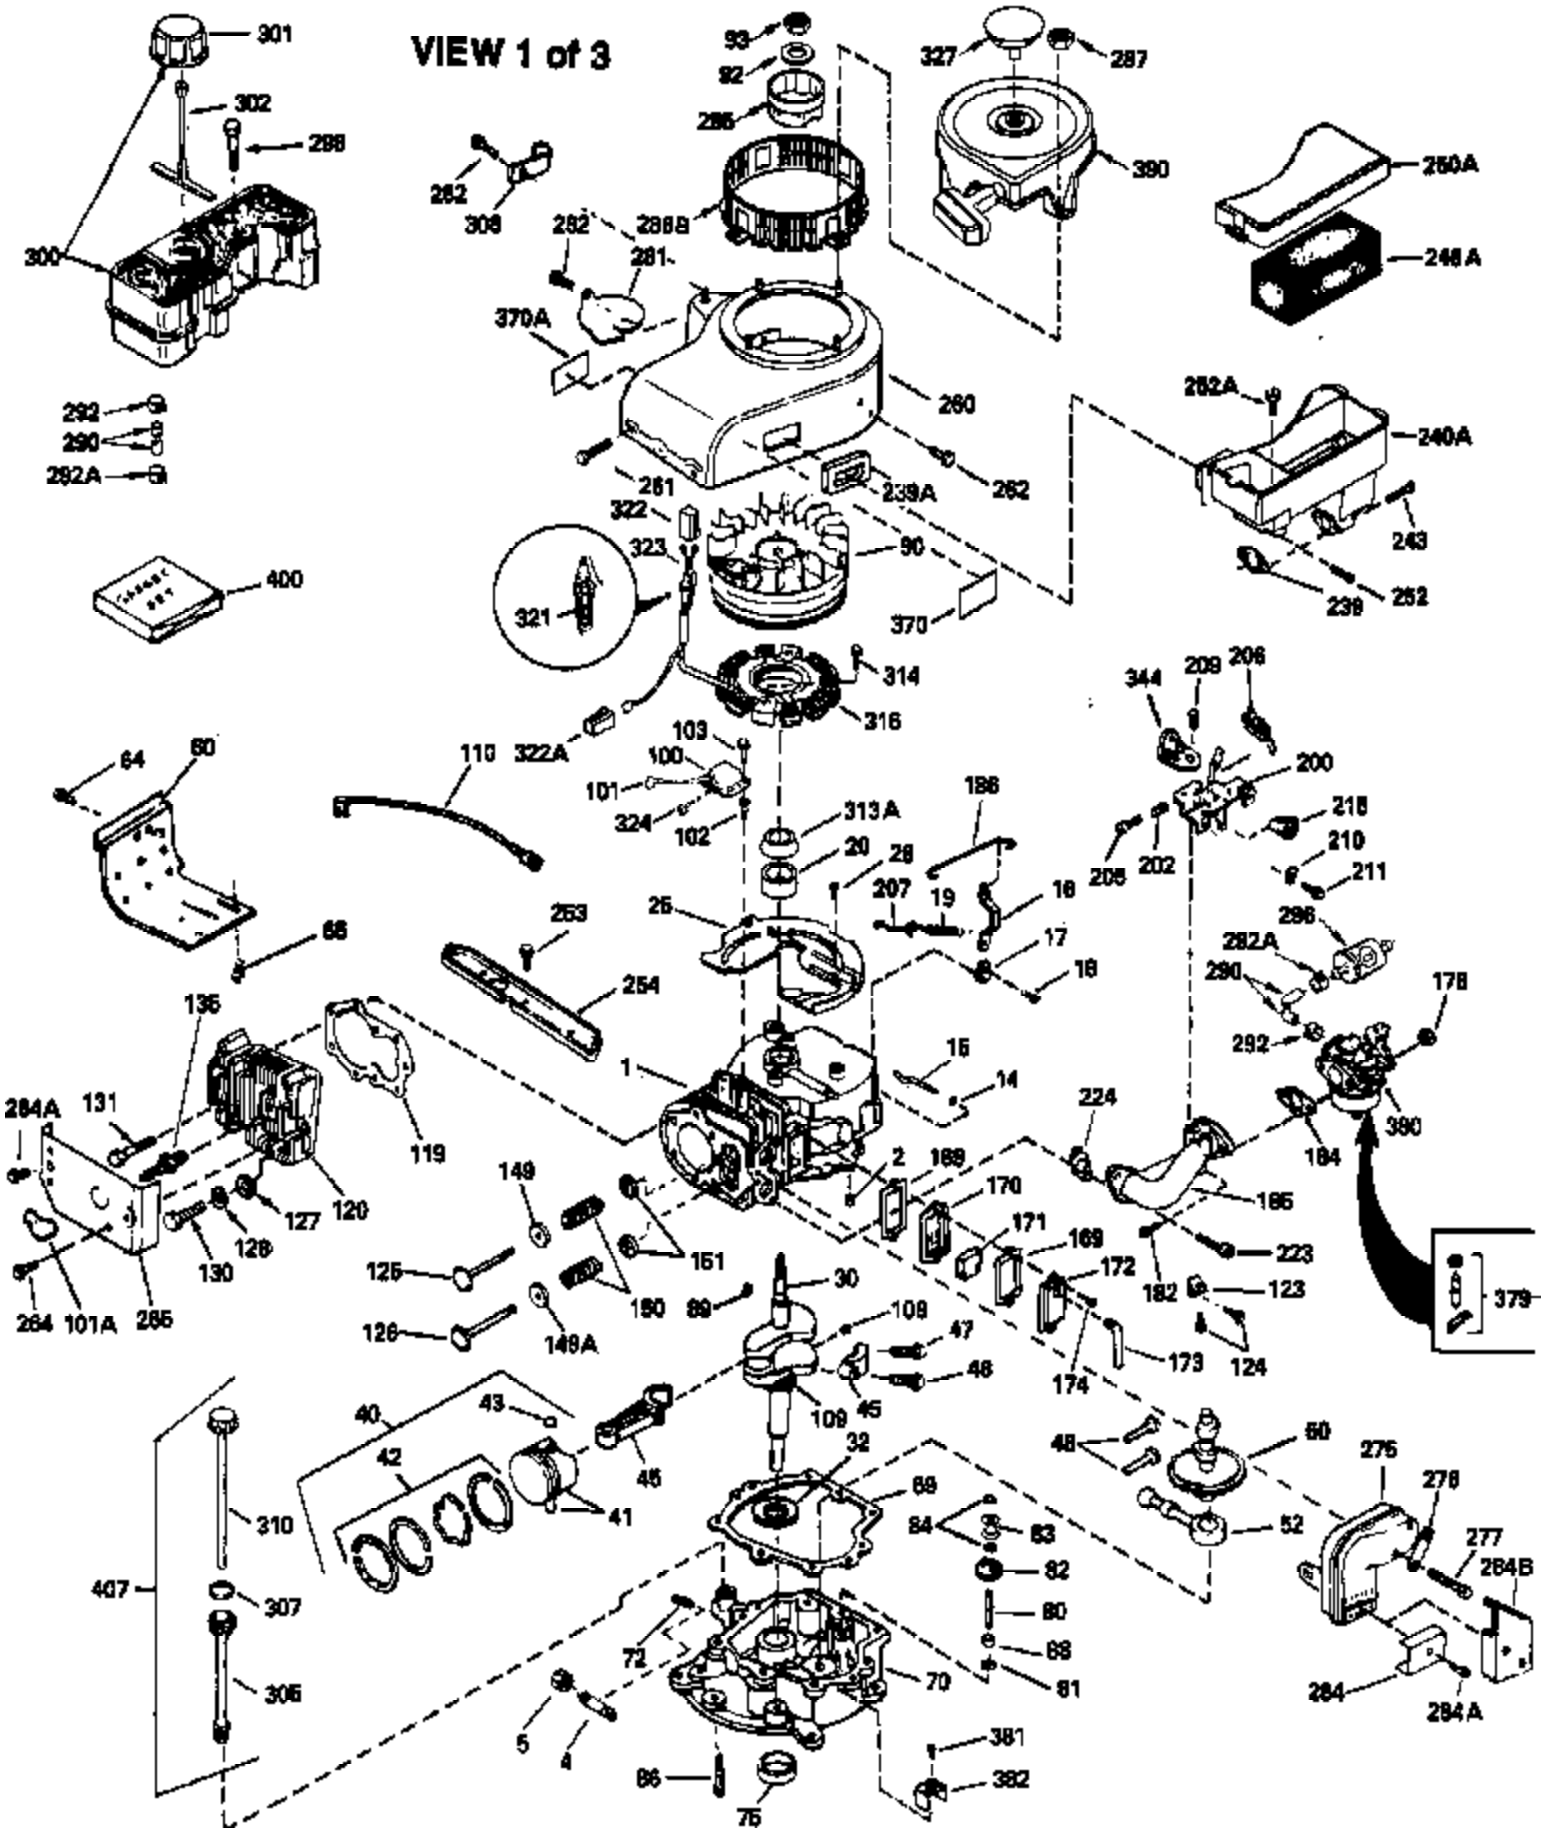

ILLUSTRATION SHOWS TYPICAL PARTS ONLY. ORDER BY PART NUMBER. PARTS NOT LISTED ARE SUPPLIED BY OEM.

Ref #	Part Number	Qty	Description
1	34328B		Cylinder (Incl. 2, 20 & 149)(3-1/8" B ore)
2	27652		Pin, Dowel
14	28277		Washer, Flat
15	35082		Rod, Governor
16	32651		Lever, Governor
17	31335		Clamp, Governor lever
18	650548		Screw, 8-32 x 5/16"
19	34043		Spring, Extension
20	32630		Seal, Oil
25	35256A		Baffle, Blower housing
26	650561		Screw, 1/4-20 x 5/8"
30	33644B		Crankshaft (Incl. 108 & 109)
32	35653		Washer (1-3/8" I.D. 1-3/4" O.D. .015" thick)
40	34552		Piston, Pin & Ring Set (Std.) (3-1/8" Bore)
40	34553		Piston, Pin & Ring Set (.010" OS)
40	34554		Piston, Pin & Ring Set (.020" OS)
41	34329A		Piston & Pin Ass'y. (Std.)(Incl. 43)(3-1/8")
41	34330A		Piston & Pin Ass'y. (.010" OS) (Incl. 43)
41	34331A		Piston & Pin Ass'y. (.020" OS) (Incl. 43)
42	34332		Ring Set (Std.) (3-1/8" Bore)
42	34333		Ring Set (.010" OS)
42	34334		Ring Set (.020" OS)
43	27888		Ring, Piston Pin retaining
45	32591C		Rod Assy., Connecting (Incl. 47)
47	650662C		Bolt, Connecting rod (2 pieces)
48	34034		Lifter, Valve
50	34040		Camshaft (MCR)
52	31356		Pump Assy., Oil
60	33273A		Extension, Blower housing
64	30063		Screw, Torx T-30, 1/4-20 x 1/2"
65	650128		Screw, 10-24 x 1/2"
69	35262		* Gasket, Mounting flange
70	33580		Flange Ass'y. (Incl. 72, 75, 80 & 81)
72	31927		Plug, Pipe
75	31950		Seal, Oil
80	30668		Shaft, Mechanical governor
81	30590A		Washer, Flat
82	30591		Gear Assy., Governor (Incl. 81)
83	30588A		Spool, Governor
84	29193		Ring, Retaining
86	650833		Screw, 1/4-20 x 1-3/16"
88	31707A		Governor Spacer Assy. (Incl. 81)
89	32589		Key, Flywheel
92	650815		Washer, Belleville
93	8116		Nut, Hex, 1/2-20
101	610118		Cover, Spark plug (Use as required)
103	650489		Screw, 1/4-20 x 5/8"
108	29783		Pin, Crankshaft
109	33245		Gear, Crankshaft
110	34231		Wire, Ground
119	34041A		* Gasket, Cylinder head
120	34030		Head, Cylinder
123	33261		Bracket, Intake pipe
124	650738		Screw, 1/4-20 x 5/8"
125	27878A		Exhaust Valve (Std.) (Incl. 151)
125	27880A		Exhaust Valve (1/32" OS) (Incl. 151)
126	34035		Intake Valve (Std.) (Incl. 151)
126	34036		Intake Valve (1/32" OS) (Incl. 151)