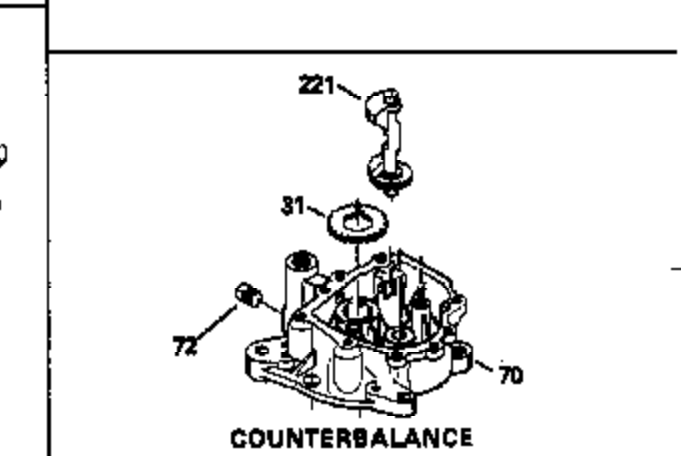

ILLUSTRATION SHOWS TYPICAL PARTS ONLY. ORDER BY PART NUMBER. PARTS NOT LISTED ARE SUPPLIED BY DEM.

Ref #	Part Number	Qty	Description
16	32651		Lever, Governor
19A	34043		Spring, Extension
19	34043		Spring, Extension
64	30063		Screw, Torx T-30, 1/4-20 x 1/2"
70	33580		Flange Ass'y. (Incl. 72, 75, 80 & 81)
72	31927		Plug, Pipe
92	650815		Washer, Belleville
103	650489		Screw, 1/4-20 x 5/8"
186	33860		Link, Governor-to-throttle
202	31342		Spring, Compression
205	650549		Screw, 5-40 x 7/16"
210	27793		Clip, Conduit
211	28942		Screw, 10-32 x 3/8"
240	34909		Body, Air cleaner
243	650834		Screw, 10-32 x 1-17/32"
274	27930		* Exhaust Gasket (use as required)
277	650729		Screw, 5/16-18 x 3-3/16" (Use As Req.)
277	651002		Screw, 5/16-18 x 4-3/16" (Use As Req.)
277	30196		Screw, 5/16-18 x 3/4" (Use As Req.)
286	33662		Hub & Screen Assy., Starter
287	29752		Nut & Whizlock, 1/4-28
313	33876		Gasket, Stator
375	610842		Magneto NOTE: The following complete magnetos are not available as an assembly. The magneto numbers are shown for reference purposes only. Order component parts individually, as shown in parts breakdown. (Refer to Division 5, Section B, page 28 for breakdown or Fiche 10A, Grid G-2)
377	30547A		Contact Assy., Breaker
378	30548B		Condenser
390	590479		Rewind Starter NOTE: Replacement hardware may differ when servicing starter assy. or blower housing. Refer to Service Bulletin 508. (Refer to Division 5, Section C, page 30 for breakdown or Fiche 10A, Grid G-9))
415	730130		Exh.Adapter Kit (Incl. 274 & 277)(As req.)