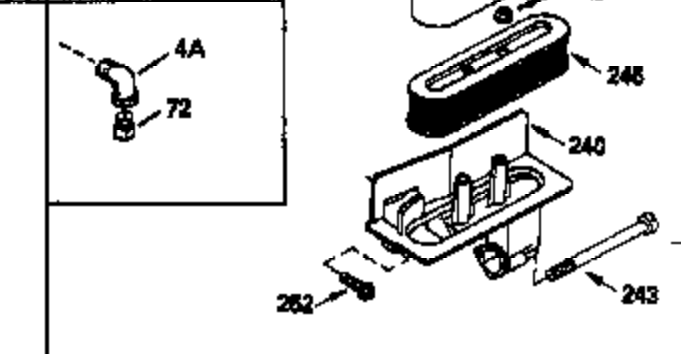

ILLUSTRATION SHOWS TYPICAL PARTS ONLY. ORDER BY PART NUMBER. PARTS NOT LISTED ARE SUPPLIED BY DEM.

Ref #	Part Number	Qty	Description
16	32651		Lever, Governor
19A	34043		Spring, Extension
19	34043		Spring, Extension
64	30063		Screw, Torx T-30, 1/4-20 x 1/2"
70	33580		Flange Ass'y. (Incl. 72, 75, 80 & 81)
72	31927		Plug, Pipe
92	650815		Washer, Belleville
103	650489		Screw, 1/4-20 x 5/8"
186	33860		Link, Governor-to-throttle
202	31342		Spring, Compression
205	650549		Screw, 5-40 x 7/16"
210	27793		Clip, Conduit
211	28942		Screw, 10-32 x 3/8"
240	34909		Body, Air cleaner
243	650834		Screw, 10-32 x 1-17/32"
274	27930		* Exhaust Gasket (use as required)
277	650729		Screw, 5/16-18 x 3-3/16" (Use As Req.)
277	651002		Screw, 5/16-18 x 4-3/16" (Use As Req.)
277	30196		Screw, 5/16-18 x 3/4" (Use As Req.)
286	33662		Hub & Screen Assy., Starter
287	29752		Nut & Whizlock, 1/4-28
313	33876		Gasket, Stator
375	610842		Magneto NOTE: The following complete magnetos are not available as an assembly. The magneto numbers are shown for reference purposes only. Order component parts individually, as shown in parts breakdown. (Refer to Division 5, Section B, page 28 for breakdown or Fiche 10A, Grid G-2)
377	30547A		Contact Assy., Breaker
378	30548B		Condenser
390	590479		Rewind Starter NOTE: Replacement hardware may differ when servicing starter assy. or blower housing. Refer to Service Bulletin 508. (Refer to Division 5, Section C, page 30 for breakdown or Fiche 10A, Grid G-9))
415	730130		Exh.Adapter Kit (Incl. 274 & 277)(As req.)