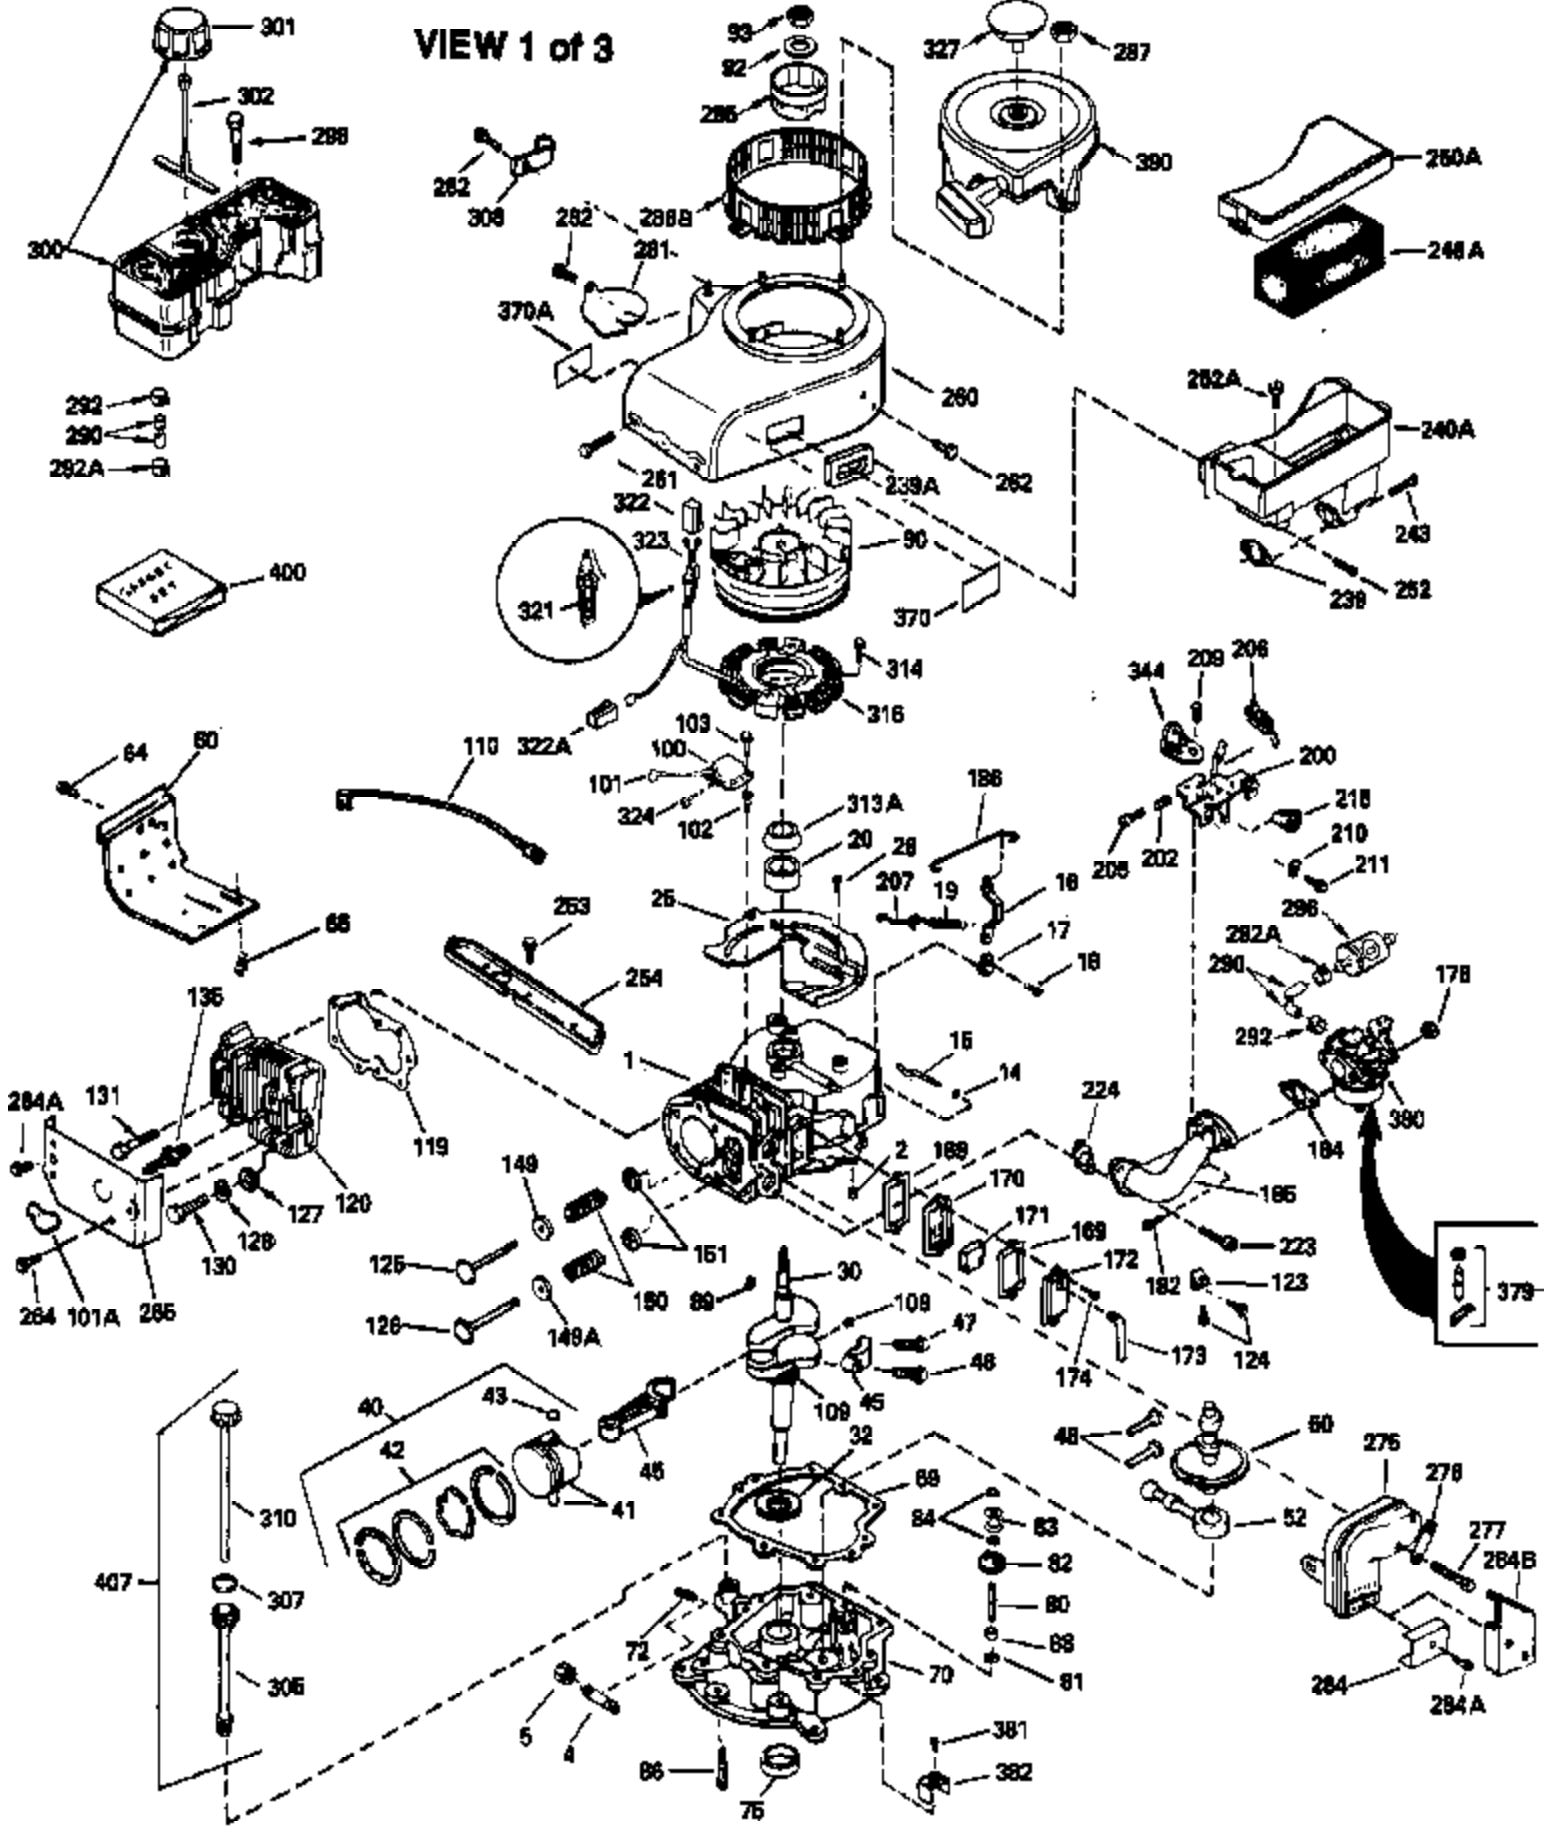

ILLUSTRATION SHOWS TYPICAL PARTS ONLY. ORDER BY PART NUMBER. PARTS NOT LISTED ARE SUPPLIED BY OEM.

Engine Parts List #1

Ref #	Part Number	Qty	Description
1	34328B		Cylinder (Incl. 2, 20 & 149)(3-1/8" B ore)
2	27652		Pin, Dowel
14	28277		Washer, Flat
15	35082		Rod, Governor
16	32651		Lever, Governor
17	31335		Clamp, Governor lever
18	650548		Screw, 8-32 x 5/16"
19	34043		Spring, Extension
20	32630		Seal, Oil
25	35256A		Baffle, Blower housing
26	650561		Screw, 1/4-20 x 5/8"
30	33644B		Crankshaft (Incl. 108 & 109)
32	35653		Washer (1-3/8" I.D. 1-3/4" O.D. .015" thick)
40	34552		Piston, Pin & Ring Set (Std.) (3-1/8" Bore)
40	34553		Piston, Pin & Ring Set (.010" OS)
40	34554		Piston, Pin & Ring Set (.020" OS)
41	34329A		Piston & Pin Ass'y. (Std.)(Incl. 43)(3-1/8")
41	34330A		Piston & Pin Ass'y. (.010" OS) (Incl. 43)
41	34331A		Piston & Pin Ass'y. (.020" OS) (Incl. 43)
42	34332		Ring Set (Std.) (3-1/8" Bore)
42	34333		Ring Set (.010" OS)
42	34334		Ring Set (.020" OS)
43	27888		Ring, Piston Pin retaining
45	32591C		Rod Assy., Connecting (Incl. 47)
47	650662C		Bolt, Connecting rod (2 pieces)
48	34034		Lifter, Valve
50	34040		Camshaft (MCR)
52	31356		Pump Assy., Oil
60	33273A		Extension, Blower housing
64	30063		Screw, Torx T-30, 1/4-20 x 1/2"
65	650128		Screw, 10-24 x 1/2"
69	35262		* Gasket, Mounting flange
70	33580		Flange Ass'y. (Incl. 72, 75, 80 & 81)
72	31927		Plug, Pipe
75	31950		Seal, Oil
80	30668		Shaft, Mechanical governor
81	30590A		Washer, Flat
82	30591		Gear Assy., Governor (Incl. 81)
83	30588A		Spool, Governor
84	29193		Ring, Retaining
86	650833		Screw, 1/4-20 x 1-3/16"
88	31707A		Governor Spacer Assy. (Incl. 81)
89	32589		Key, Flywheel
92	650793		Washer, Flat
92	650815		Washer, Belleville
93	8116		Nut, Hex, 1/2-20
101	610118		Cover, Spark plug (Use as required)
103	650516		Screw, 1/4-20 x 1-1/8"
108	29783		Pin, Crankshaft
109	33245		Gear, Crankshaft
119	34041A		* Gasket, Cylinder head
120	34030		Head, Cylinder
123	33261		Bracket, Intake pipe
124	650738		Screw, 1/4-20 x 5/8"
125	27878A		Exhaust Valve (Std.) (Incl. 151)
125	27880A		Exhaust Valve (1/32" OS) (Incl. 151)
126	34035		Intake Valve (Std.) (Incl. 151)
126	34036		Intake Valve (1/32" OS) (Incl. 151)