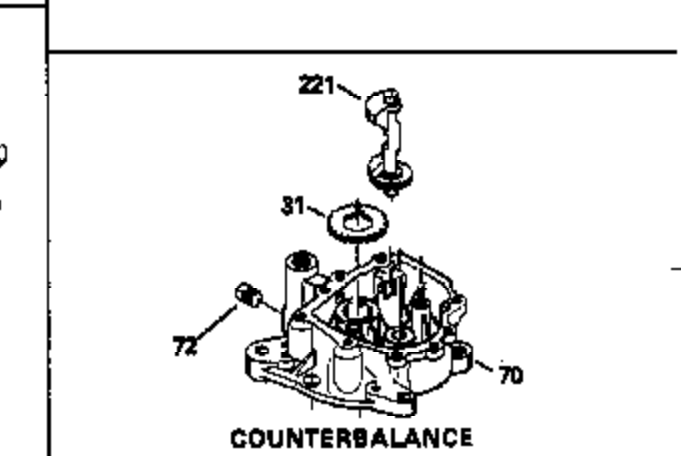

ILLUSTRATION SHOWS TYPICAL PARTS ONLY. ORDER BY PART NUMBER. PARTS NOT LISTED ARE SUPPLIED BY DEM.

Ref #	Part Number	Qty	Description
16	32651		Lever, Governor
19A	34043		Spring, Extension
19	34043		Spring, Extension
64	30063		Screw, Torx T-30, 1/4-20 x 1/2"
70	33580		Flange Ass'y. (Incl. 72, 75, 80 & 81)
72	31927		Plug, Pipe
92	650793		Washer, Flat
92	650815		Washer, Belleville
103	650516		Screw, 1/4-20 x 1-1/8"
186	33860		Link, Governor-to-throttle
202	31342		Spring, Compression
205	650549		Screw, 5-40 x 7/16"
210	27793		Clip, Conduit
211	28942		Screw, 10-32 x 3/8"
240	34425		Body, Air cleaner
243	650762		Screw, 10-32 x 1-29/32"
246	33631		Element, Air cleaner
250	34446		Cover, Air cleaner
252	650707		Screw, 10-32 x 5/8"
274	27930		* Exhaust Gasket (use as required)
277	650729		Screw, 5/16-18 x 3-3/16" (Use As Req.)
277	651002		Screw, 5/16-18 x 4-3/16" (Use As Req.)
277	30196		Screw, 5/16-18 x 3/4" (Use As Req.)
286	33816		Hub & Screen Assy., Starter
313	33876		Gasket, Stator
319	650874		Screw, 10-32 x 15/32"
320	610938		Regulator, Rectifier (7 amp)
327	33817		Plug, Screen
341A	32765		Clamp, Blower housing extension
375	610979		Magneto (w/ring gear) (12 volt, 7 amp) NOTE: The following complete magnetos are not available as an assembly. The magneto numbers are shown for reference purposes only. Order component parts individually, as shown in parts breakdown. (Refer to Division 5 Section B, page 36 for breakdown or Fi
377	30547A		Contact Assy., Breaker
415	730130		Exh.Adapter Kit (Incl. 274 & 277)(As req.)