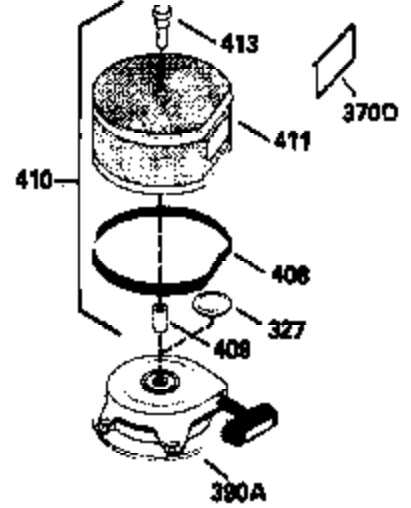

**VIEW 3 of 3
MUFFLER (QUIET)
(OPTIONAL)**

**DEBRIS SCREEN KIT
(OPTIONAL)**