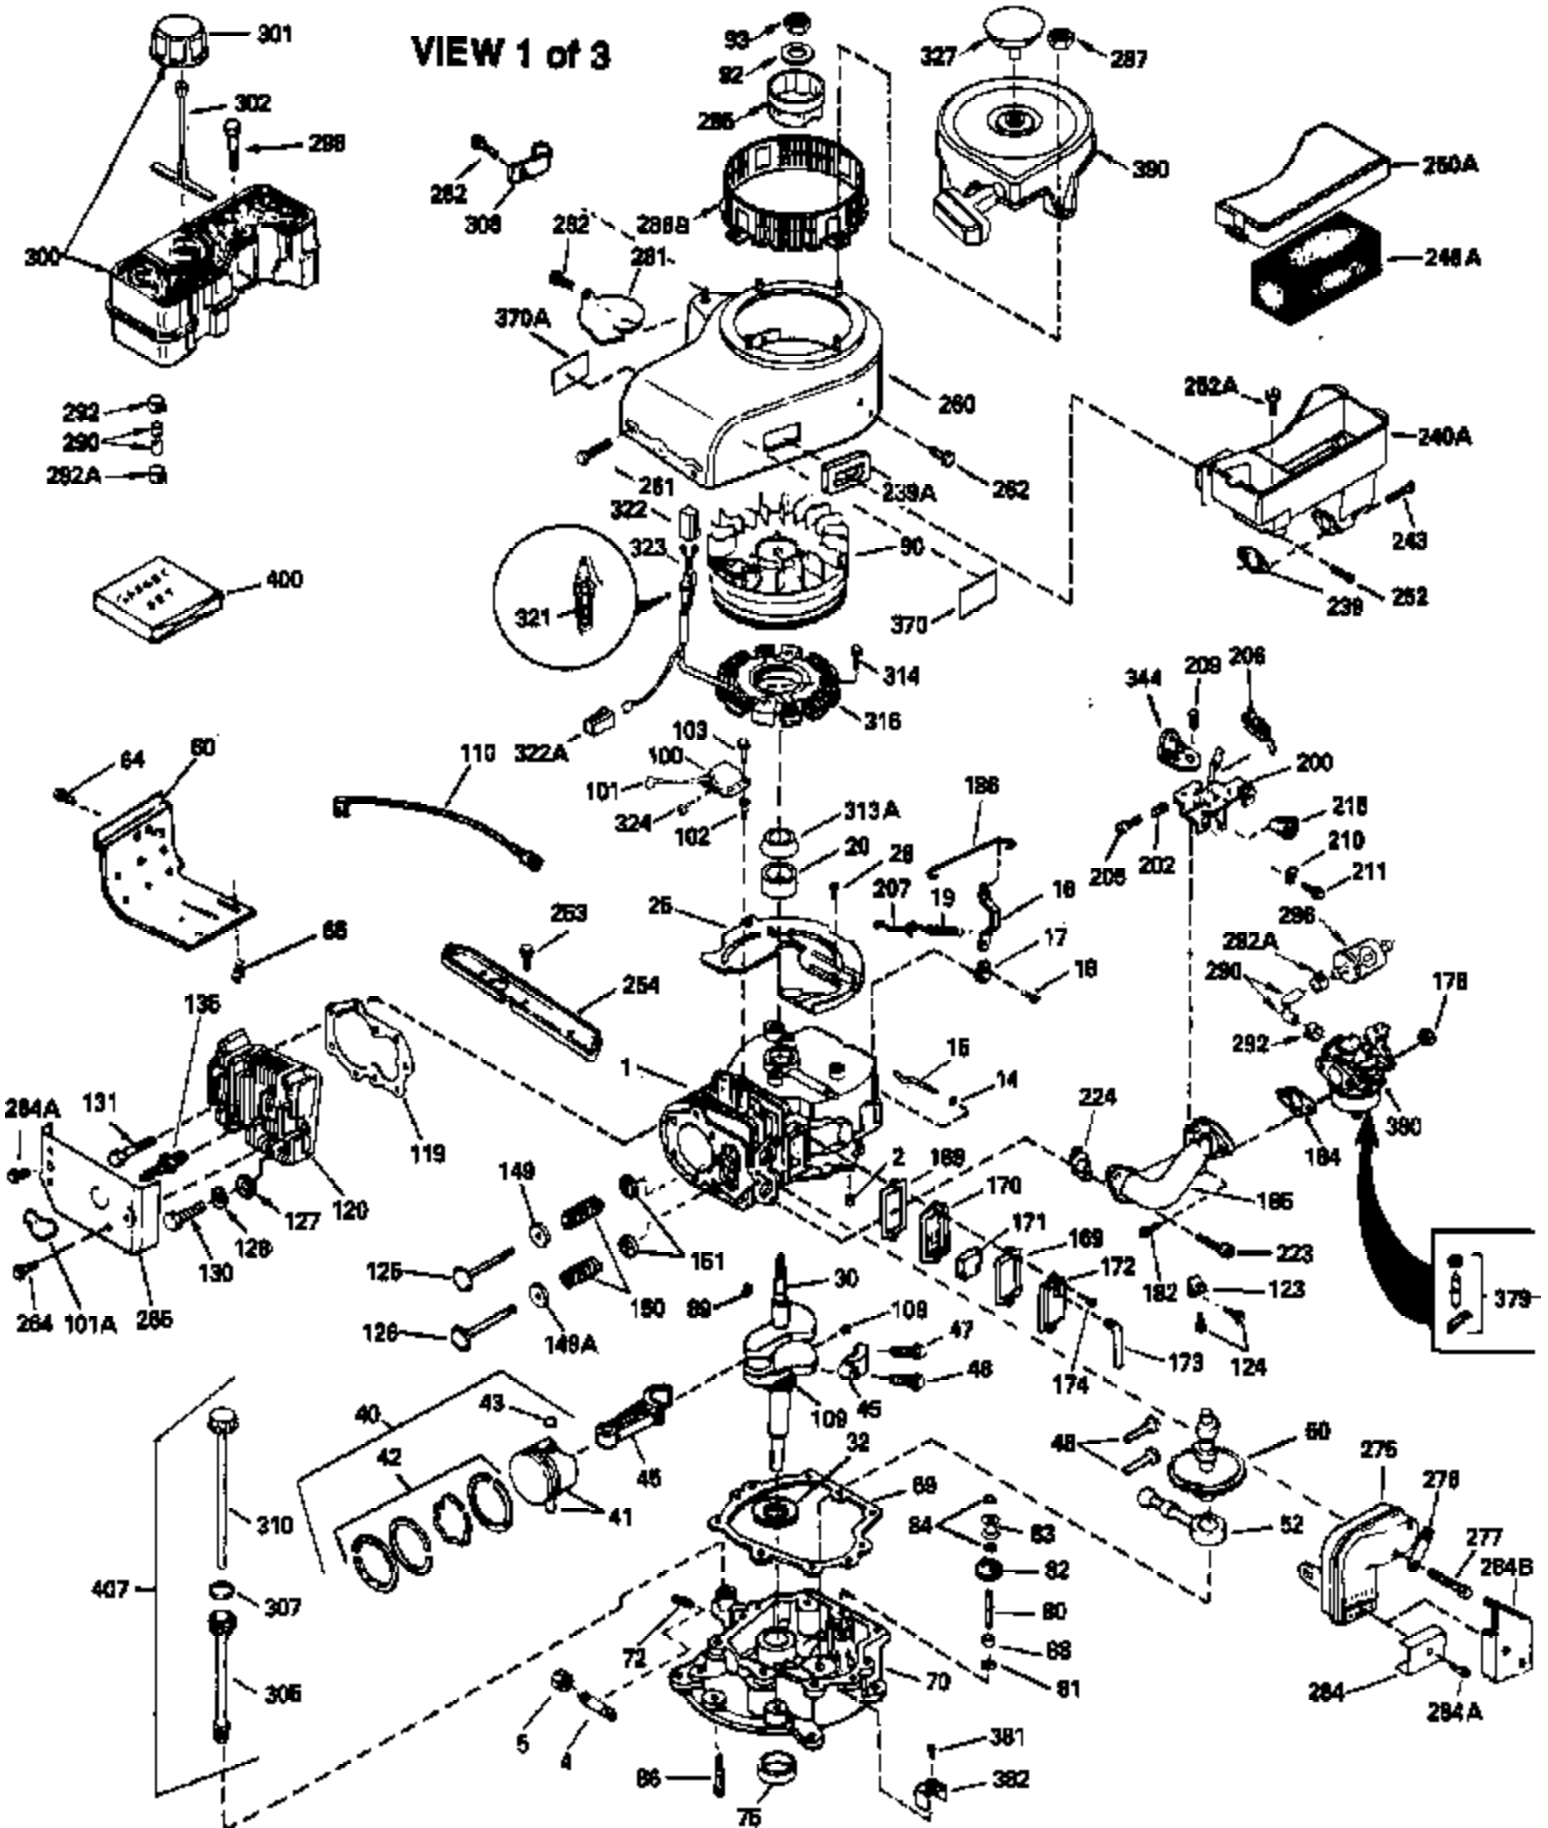

ILLUSTRATION SHOWS TYPICAL PARTS ONLY. ORDER BY PART NUMBER. PARTS NOT LISTED ARE SUPPLIED BY OEM.

Ref #	Part Number	Qty	Description
1	34328B		Cylinder (Incl. 2, 20 & 149)(3-1/8" B ore)
2	27652		Pin, Dowel
14	28277		Washer, Flat
15	33577		Rod, Governor
16	32651		Lever, Governor
17	31335		Clamp, Governor lever
18	650548		Screw, 8-32 x 5/16"
19	31361		Spring, Governor
20	32630		Seal, Oil
25	35256A		Baffle, Blower housing
26	650561		Screw, 1/4-20 x 5/8"
30	34181A		Crankshaft (Incl. 108 & 109)
32	35653		Washer (1-3/8" I.D. 1-3/4" O.D. .015" thick)
40	34552		Piston, Pin & Ring Set (Std.) (3-1/8" Bore)
40	34553		Piston, Pin & Ring Set (.010" OS)
40	34554		Piston, Pin & Ring Set (.020" OS)
41	34329A		Piston & Pin Ass'y. (Std.)(Incl. 43)( 3-1/8")
41	34330A		Piston & Pin Ass'y. (.010" OS) (Incl. 43)
41	34331A		Piston & Pin Ass'y. (.020" OS) (Incl. 43)
42	34332		Ring Set (Std.) (3-1/8" Bore)
42	34333		Ring Set (.010" OS)
42	34334		Ring Set (.020" OS)
43	27888		Ring, Piston Pin retaining
45	32591C		Rod Assy., Connecting (Incl. 47)
47	650662C		Bolt, Connecting rod (2 pieces)
48	34034		Lifter, Valve
50	34040		Camshaft (MCR)
52	31356		Pump Assy., Oil
60	33273A		Extension, Blower housing
64	30063		Screw, Torx T-30, 1/4-20 x 1/2"
65	650128		Screw, 10-24 x 1/2"
69	35262		* Gasket, Mounting flange
70	33580		Flange Ass'y. (Incl. 72, 75, 80 & 81)
72	31927		Plug, Pipe
75	31950		Seal, Oil
80	30668		Shaft, Mechanical governor
81	30590A		Washer, Flat
82	30591		Gear Assy., Governor (Incl. 81)
83	30588A		Spool, Governor
84	29193		Ring, Retaining
86	650833		Screw, 1/4-20 x 1-3/16"
88	31707A		Governor Spacer Assy. (Incl. 81)
89	32589		Key, Flywheel
92	650815		Washer, Belleville
93	8116		Nut, Hex, 1/2-20
101	610118		Cover, Spark plug (Use as required)
103	650516		Screw, 1/4-20 x 1-1/8"
108	29783		Pin, Crankshaft
109	33245		Gear, Crankshaft
119	34041A		* Gasket, Cylinder head
120	34030		Head, Cylinder
123	33261		Bracket, Intake pipe
124	650738		Screw, 1/4-20 x 5/8"
125	27878A		Exhaust Valve (Std.) (Incl. 151)
125	27880A		Exhaust Valve (1/32" OS) (Incl. 151)
126	34035		Intake Valve (Std.) (Incl. 151)
126	34036		Intake Valve (1/32" OS) (Incl. 151)
127	650691		Washer, Flat (Do not use with 6021A s crew)