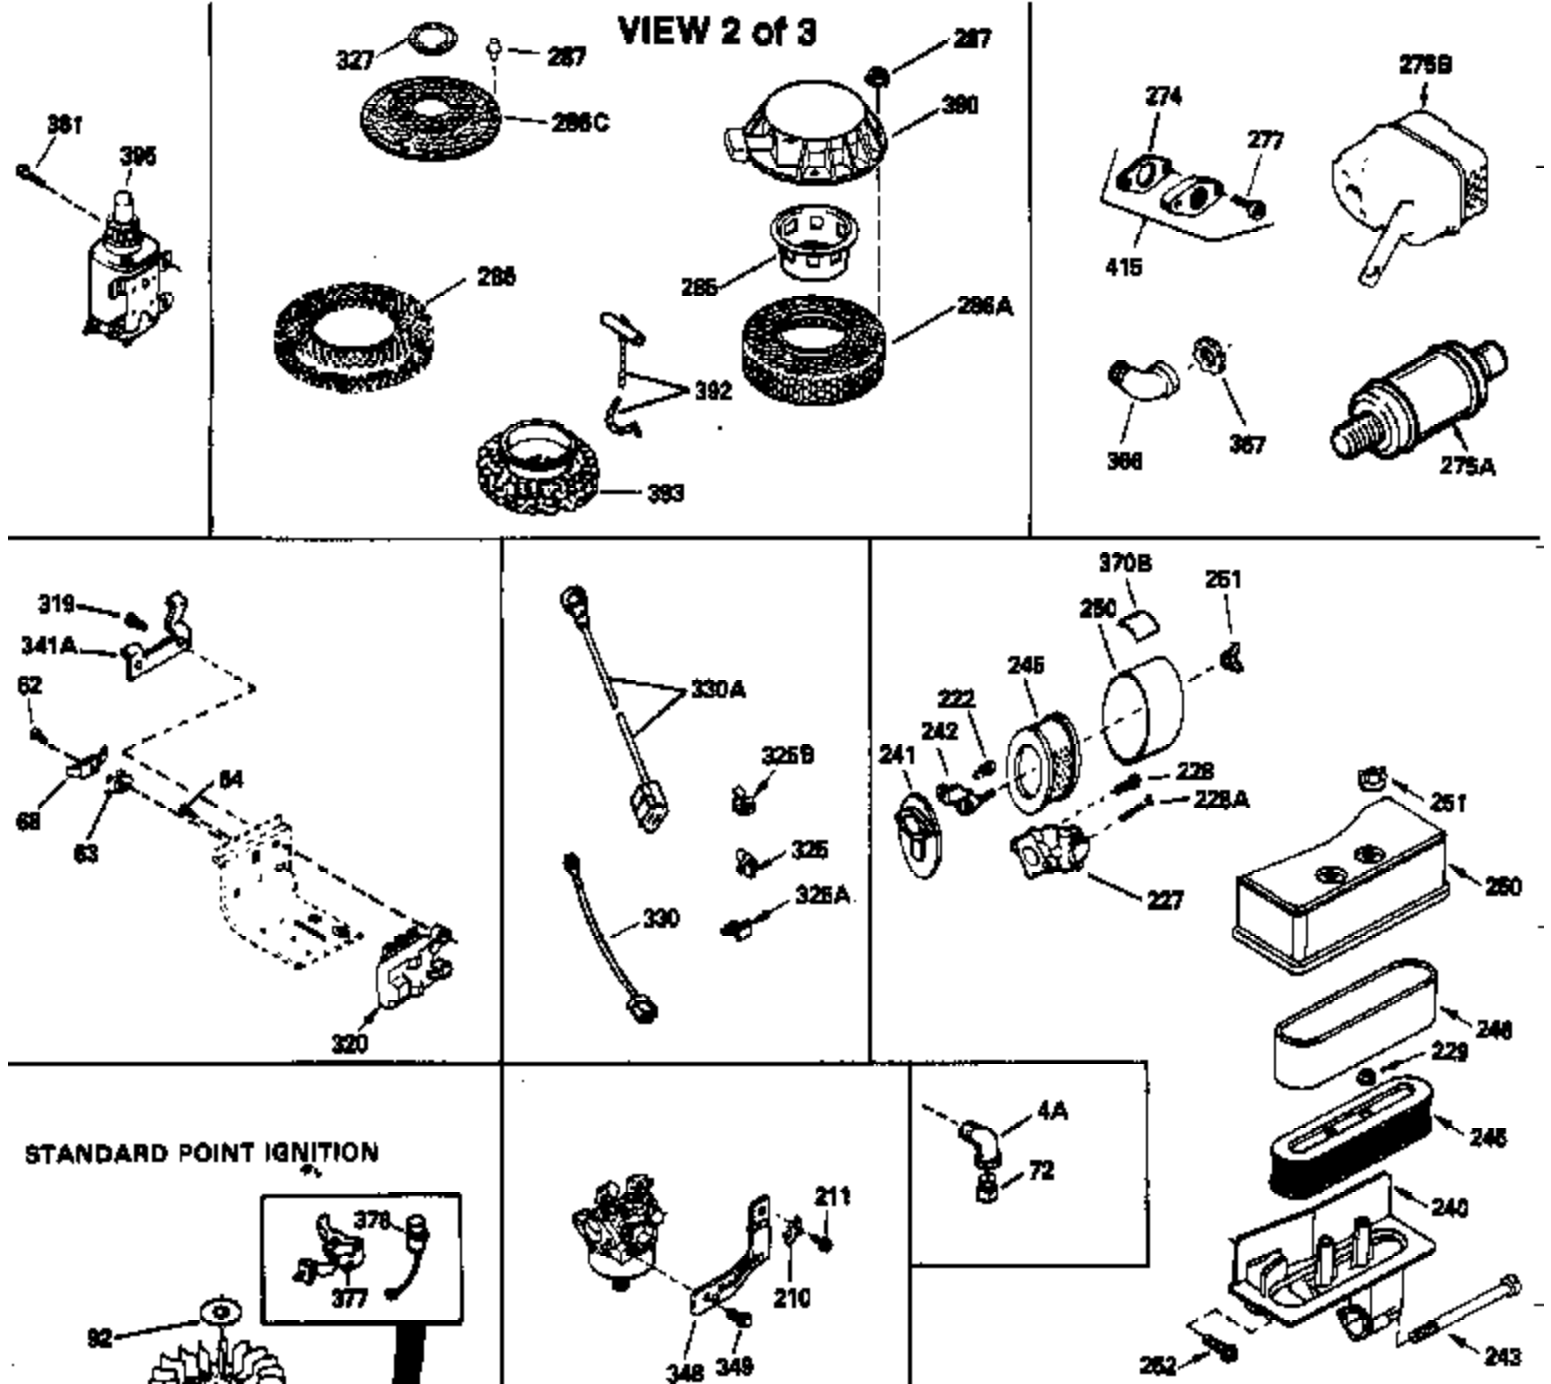

Ref #	Part Number	Qty	Description
300	33583B		Fuel Tank (Incl. 292, 298 & 301) NOTE: This tank was built with different size fuel inlet opening. Tanks with the 1-3/16" I.D. opening use fuel cap 34210. Tanks with the 1-1/2" I.D. opening use fuel cap 35355.
301	33032		Fuel Cap (Use as required in early pr od.)
301	34210		Fuel Cap (Use as required in early pr od.)
307	33590		"O" Ring
310	35837		Dipstick, Oil (Incl. 307)
370	34346		Decal, Instruction
379	631021		Inlet Needle, Seat & Clip Assy.
380	632237		Carburetor (Incl. 184) (Refer to Division 5, Section A, page 182 for breakdown or Fiche10A, Grid E-11)
381	29117		Screw, 8-32 x 5/16 (Not used on late prod.)
382	33581		Screen, Oil filter (Not used in late prod.)
390	590479		Rewind Starter NOTE: Replacement hardware may differ when servicing starter assy. or blower housing. Refer to Service Bulletin 508. (Refer to Division 5, Section C, page 30 for breakdown or Fiche 10A, Grid G-9))
400	33279G		* Gasket Set (Incl. items marked *)
407	35837		Fill Tube & Dipstick Assy.

ILLUSTRATION SHOWS TYPICAL PARTS ONLY. ORDER BY PART NUMBER. PARTS NOT LISTED ARE SUPPLIED BY DEM.