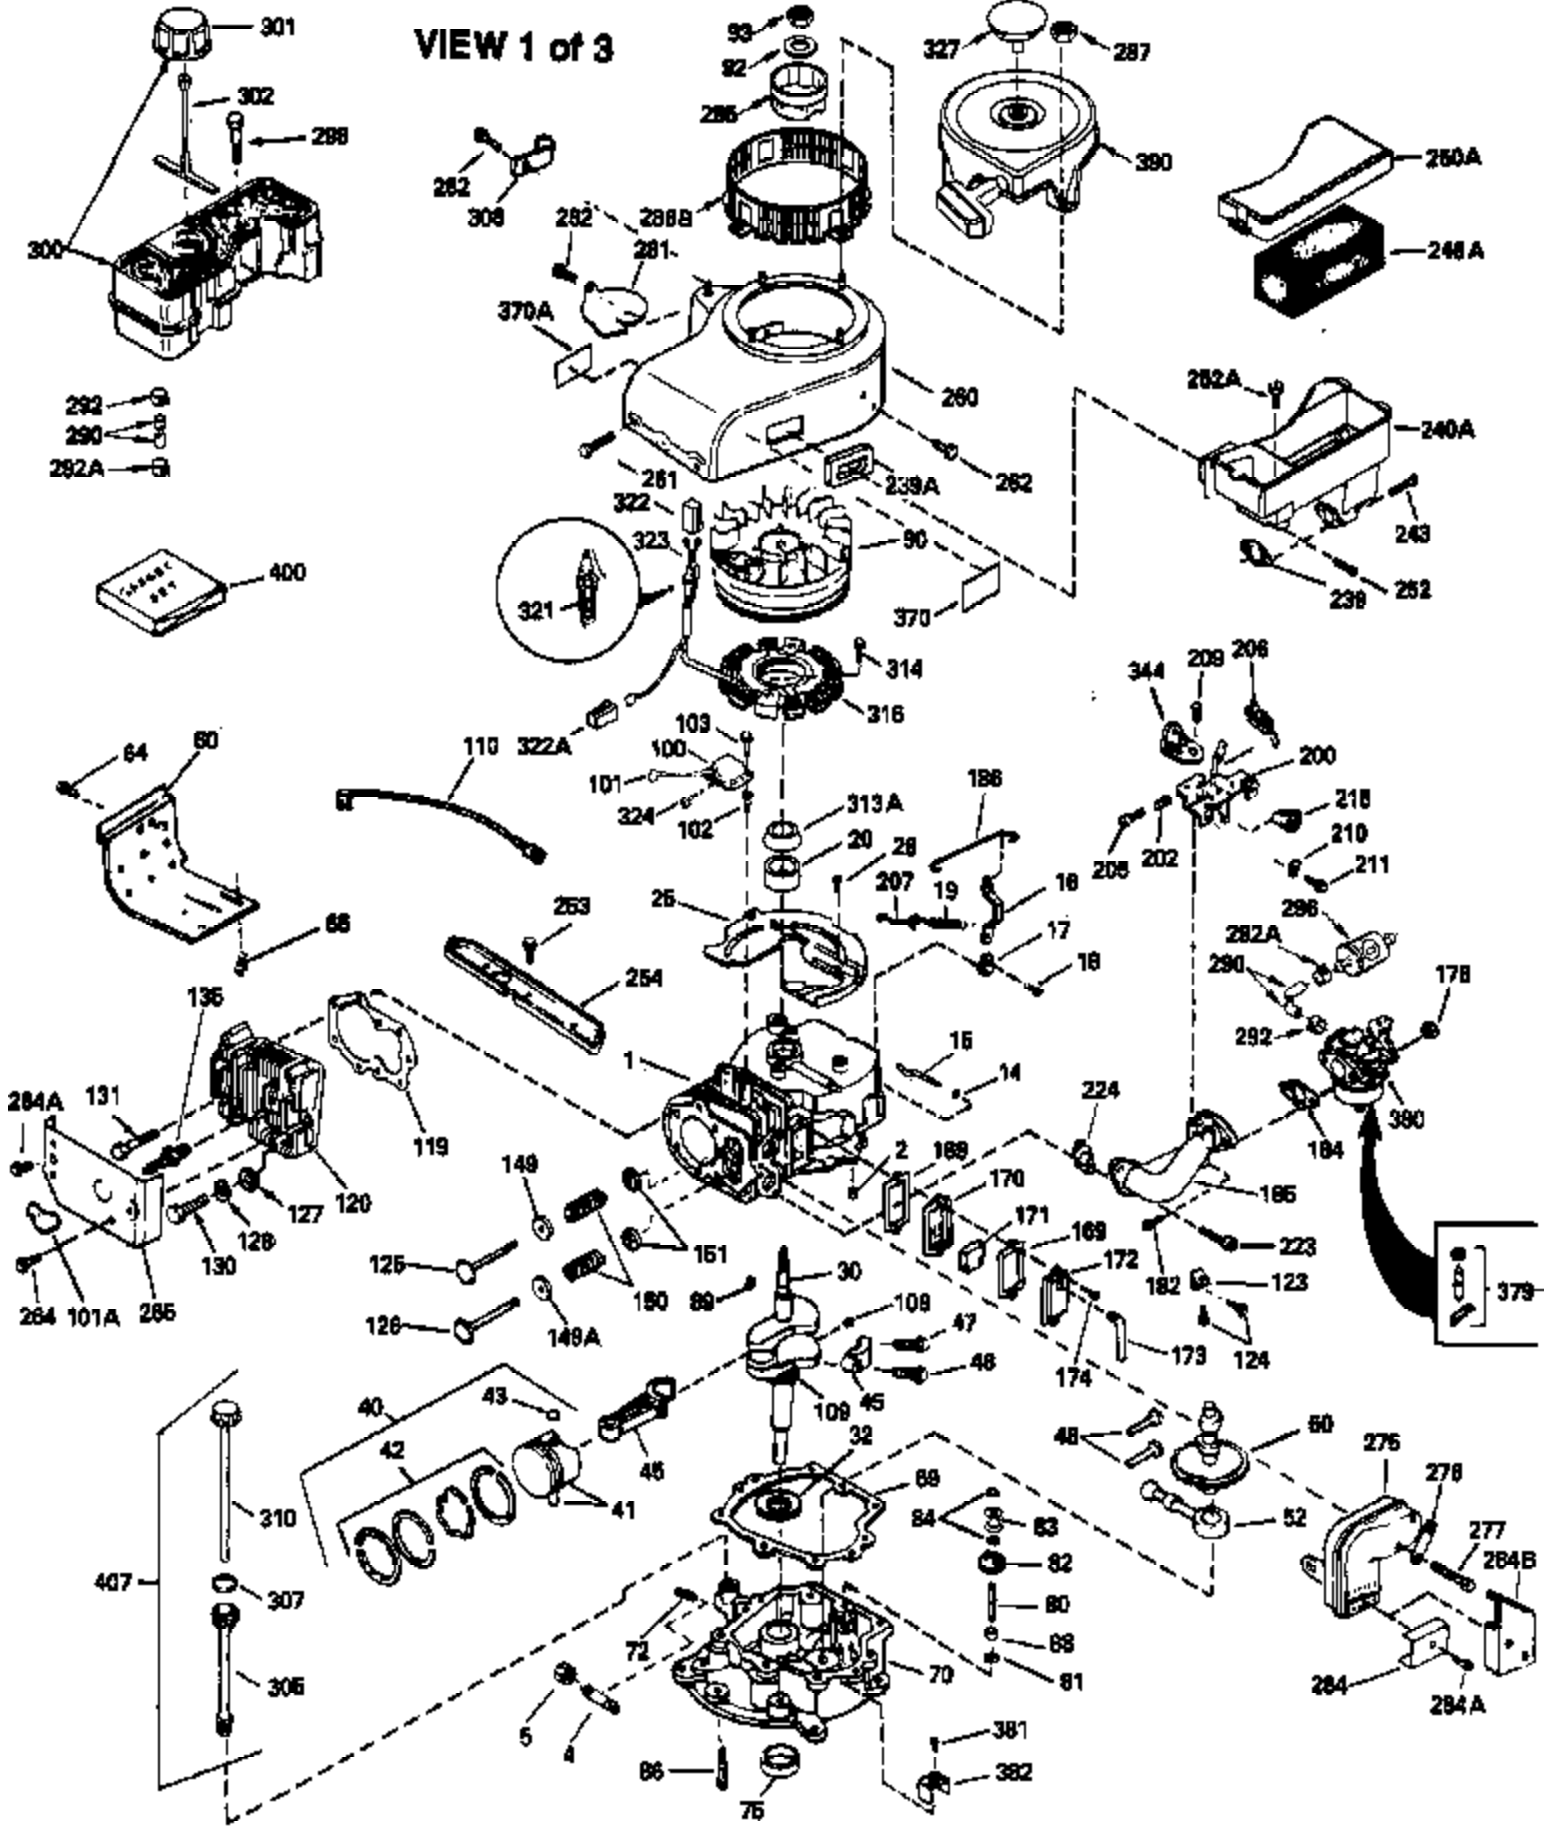

ILLUSTRATION SHOWS TYPICAL PARTS ONLY. ORDER BY PART NUMBER. PARTS NOT LISTED ARE SUPPLIED BY OEM.

Engine Parts List #1

Ref #	Part Number	Qty	Description
1	34320A		Cylinder (Incl. 2 & 20) (2-15/16" Bor e)
2	27652		Pin, Dowel
14	28277		Washer, Flat
15	33577		Rod, Governor
16	32651		Lever, Governor
17	31335		Clamp, Governor lever
18	650548		Screw, 8-32 x 5/16"
19	31361		Spring, Governor
20	32630		Seal, Oil
25	35256A		Baffle, Blower housing
26	650561		Screw, 1/4-20 x 5/8"
30	34471A		Crankshaft (Incl. 108 & 109)
32	35653		Washer (1-3/8" I.D. 1-3/4" O.D. .015" thick)
40	34549		Piston, Pin & Ring Set (Std.) (2-15/16")
40	34550		Piston, Pin & Ring Set (.010" OS)
40	34551		Piston, Pin & Ring Set (.020" OS)
41	34321A		Piston & Pin Ass'y. (Std.)(Incl.43)(2 -15/16")
41	34322A		Piston & Pin Ass'y. (.010" OS) (Incl. 43)
41	34323A		Piston & Pin Ass'y. (.020" OS) (Incl. 43)
42	34324		Ring Set (Std.) (2-15/16" Bore)
42	34325		Ring Set (.010" OS)
42	34326		Ring Set (.020" OS)
43	27888		Ring, Piston Pin retaining
45	32591C		Rod Assy., Connecting (Incl. 47)
47	650662C		Bolt, Connecting rod (2 pieces)
48	34034		Lifter, Valve
50	34040		Camshaft (MCR)
52	31356		Pump Assy., Oil
60	33273A		Extension, Blower housing
64	30063		Screw, Torx T-30, 1/4-20 x 1/2"
65	650128		Screw, 10-24 x 1/2"
69	35262		* Gasket, Mounting flange
70	33580		Flange Ass'y. (Incl. 72, 75, 80 & 81)
72	31927		Plug, Pipe
75	31950		Seal, Oil
80	30668		Shaft, Mechanical governor
81	30590A		Washer, Flat
82	30591		Gear Assy., Governor (Incl. 81)
83	30588A		Spool, Governor
84	29193		Ring, Retaining
86	650833		Screw, 1/4-20 x 1-3/16"
88	31707A		Governor Spacer Assy. (Incl. 81)
89	32589		Key, Flywheel
92	650815		Washer, Belleville
93	8116		Nut, Hex, 1/2-20
101	610118		Cover, Spark plug (Use as required)
103	650489		Screw, 1/4-20 x 5/8"
108	29783		Pin, Crankshaft
109	33245		Gear, Crankshaft
110	30831		Ground Wire
119	34327A		* Gasket, Cylinder head
120	34030		Head, Cylinder
123	33261		Bracket, Intake pipe
124	650738		Screw, 1/4-20 x 5/8"
125	27878A		Exhaust Valve (Std.) (Incl. 151)
125	27880A		Exhaust Valve (1/32" OS) (Incl. 151)
126	34035		Intake Valve (Std.) (Incl. 151)
126	34036		Intake Valve (1/32" OS) (Incl. 151)