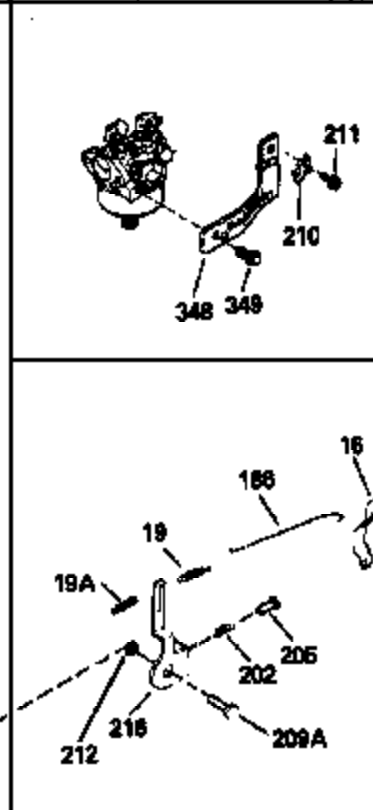

ILLUSTRATION SHOWS TYPICAL PARTS ONLY. ORDER BY PART NUMBER. PARTS NOT LISTED ARE SUPPLIED BY DEM.

Ref #	Part Number	Qty	Description
16	32651		Lever, Governor
19	31361		Spring, Governor
62	650760		Screw, 8-32 x 3/8"
63	28545		Grommet, Plastic
64	30063		Screw, Torx T-30, 1/4-20 x 1/2"
68	33356		Terminal, Ground
70	33580		Flange Ass'y. (Incl. 72, 75, 80 & 81)
72	31927		Plug, Pipe
92	650815		Washer, Belleville
103	650489		Screw, 1/4-20 x 5/8"
186	33860		Link, Governor-to-throttle
202	31342		Spring, Compression
205	650549		Screw, 5-40 x 7/16"
210	27793		Clip, Conduit
211	28942		Screw, 10-32 x 3/8"
240	34909		Body, Air cleaner
243	650834		Screw, 10-32 x 1-17/32"
274	27930		* Exhaust Gasket (use as required)
277	650729		Screw, 5/16-18 x 3-3/16" (Use As Req.)
277	651002		Screw, 5/16-18 x 4-3/16" (Use As Req.)
277	30196		Screw, 5/16-18 x 3/4" (Use As Req.)
286	33662		Hub & Screen Assy., Starter
287	29752		Nut & Whizlock, 1/4-28
313	33876		Gasket, Stator
375	610842		Magneto NOTE: The following complete magnetos are not available as an assembly. The magneto numbers are shown for reference purposes only. Order component parts individually, as shown in parts breakdown. (Refer to Division 5, Section B, page 28 for breakdown or Fiche 10A, Grid G-2)
377	30547A		Contact Assy., Breaker
378	30548B		Condenser
390	590479		Rewind Starter NOTE: Replacement hardware may differ when servicing starter assy. or blower housing. Refer to Service Bulletin 508. (Refer to Division 5, Section C, page 30 for breakdown or Fiche 10A, Grid G-9))
415	730130		Exh.Adapter Kit (Incl. 274 & 277)(As req.)