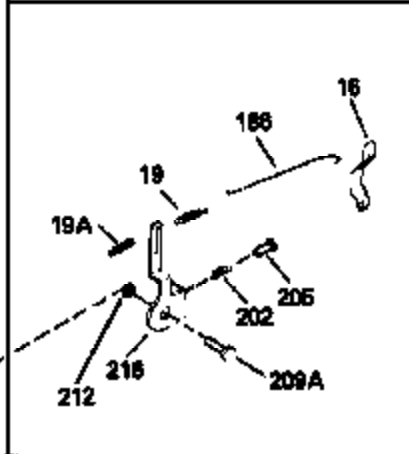

STANDARD POINT IGNITION