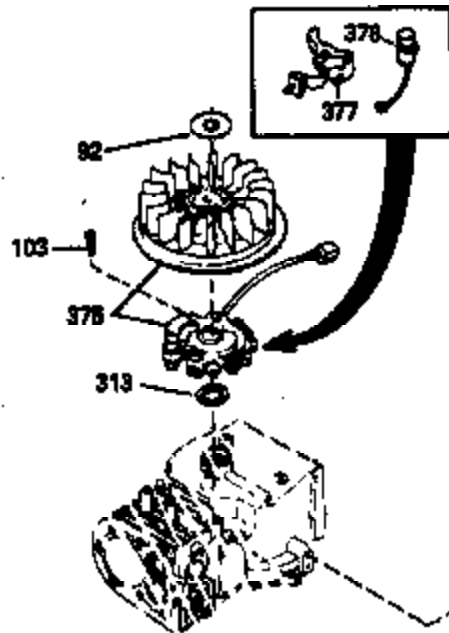

ILLUSTRATION SHOWS TYPICAL PARTS ONLY. ORDER BY PART NUMBER. PARTS NOT LISTED ARE SUPPLIED BY DEM.

VIEW 2 of 3

STANDARD POINT IGNITION

COUNTERBALANCE

Ref #	Part Number	Qty	Description
	16 32651		Lever, Governor
	19A 35203		Spring, Extension
	19 34043		Spring, Extension
	64 30063		Screw, Torx T-30, 1/4-20 x 1/2"
	70 35382A		Flange Ass'y. (Incl. 72, 75, 80 & 81)
	72 31927		Plug, Pipe
	92 650880		Washer, Lock
	103 650814		Screw, Torx T-15, 10-24 x 1"
	186 33860		Link, Governor-to-throttle
	202 33802		Spring, Compression
	205 650777		Screw, 6-32 x 21/32"
	209A 30312		Screw, 10-24 x 1/2"
	210 27793		Clip, Conduit
	211 28942		Screw, 10-32 x 3/8"
	212 35550		Bushing, Governor Adjusting lever
	216 35202A		R.P.M. Adj. Lever (Incl.19A,209A,212, 222,239)
	222 30312		Screw, 10-32 x 1/2"
	240 34909		Body, Air cleaner
	243 650834		Screw, 10-32 x 1-17/32"
	274 27930		* Exhaust Gasket (use as required)
	277 650729		Screw, 5/16-18 x 3-3/16" (Use As Req.)
	277 651002		Screw, 5/16-18 x 4-3/16" (Use As Req.)
	277 30196		Screw, 5/16-18 x 3/4" (Use As Req.)
	285 35287		Cup, Starter
	325A 29443		Clip, Fuel line
	327 35392		Plug, Starter
	415 730130		Exh.Adapter Kit (Incl. 274 & 277)(As req.)