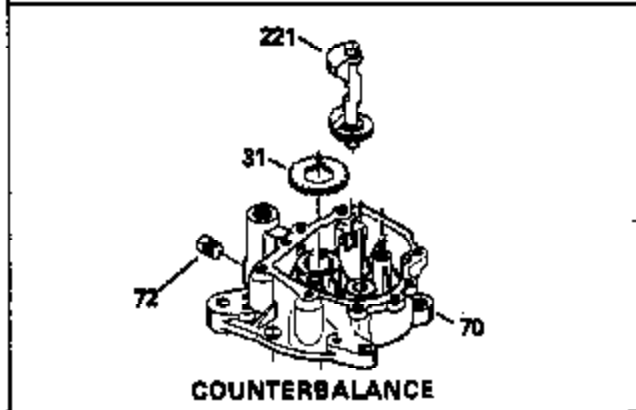

ILLUSTRATION SHOWS TYPICAL PARTS ONLY. ORDER BY PART NUMBER. PARTS NOT LISTED ARE SUPPLIED BY DEM.

VIEW 2 of 3

STANDARD POINT IGNITION

COUNTERBALANCE

Ref #	Part Number	Qty	Description
	16 32651		Lever, Governor
	19A 35203		Spring, Extension
	19 34043		Spring, Extension
	64 30063		Screw, Torx T-30, 1/4-20 x 1/2"
	70 35382A		Flange Ass'y. (Incl. 72, 75, 80 & 81)
	72 31927		Plug, Pipe
	92 650880		Washer, Lock
	103 650814		Screw, Torx T-15, 10-24 x 1"
	186 33860		Link, Governor-to-throttle
	202 33802		Spring, Compression
	205 650777		Screw, 6-32 x 21/32"
	209A 30312		Screw, 10-24 x 1/2"
	210 27793		Clip, Conduit
	211 28942		Screw, 10-32 x 3/8"
	212 35550		Bushing, Governor Adjusting lever
	216 35202A		R.P.M. Adj. Lever (Incl.19A,209A,212, 222,239)
	222 30312		Screw, 10-32 x 1/2"
	240 34909		Body, Air cleaner
	243 650834		Screw, 10-32 x 1-17/32"
	274 27930		* Exhaust Gasket (use as required)
	277 650729		Screw, 5/16-18 x 3-3/16" (Use As Req.)
	277 651002		Screw, 5/16-18 x 4-3/16" (Use As Req.)
	277 30196		Screw, 5/16-18 x 3/4" (Use As Req.)
	285 35287		Cup, Starter
	325A 29443		Clip, Fuel line
	327 35392		Plug, Starter
	415 730130		Exh.Adapter Kit (Incl. 274 & 277)(As req.)