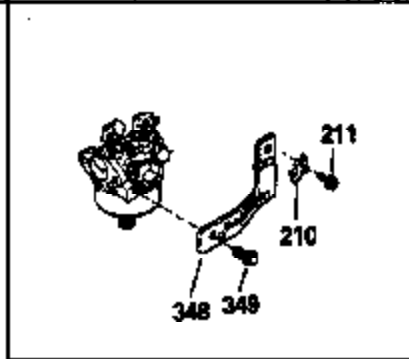

STANDARD POINT IGNITION