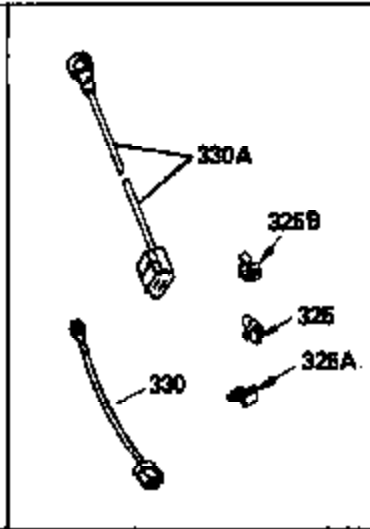

ILLUSTRATION SHOWS TYPICAL PARTS ONLY. ORDER BY PART NUMBER. PARTS NOT LISTED ARE SUPPLIED BY DEM.

VIEW 2 of 3