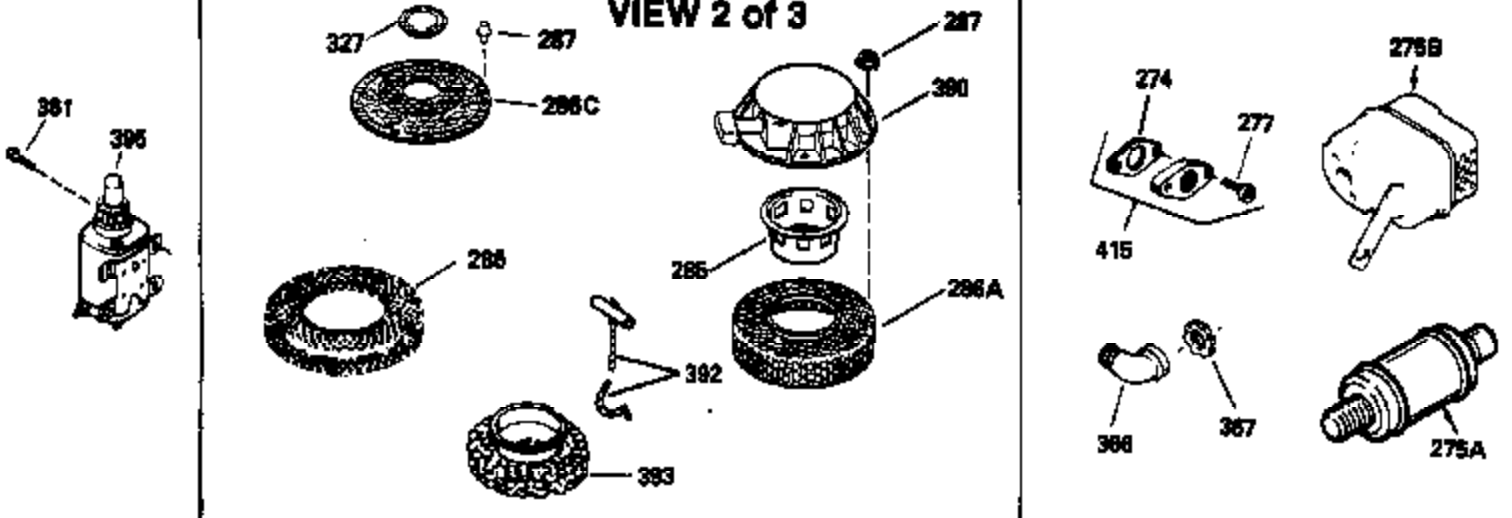

ILLUSTRATION SHOWS TYPICAL PARTS ONLY. ORDER BY PART NUMBER. PARTS NOT LISTED ARE SUPPLIED BY DEM.

VIEW 2 of 3

STANDARD POINT IGNITION

COUNTERBALANCE

Ref #	Part Number	Qty	Description
	16 32651		Lever, Governor
	19A 35203		Spring, Extension
	19 34043		Spring, Extension
	64 30063		Screw, Torx T-30, 1/4-20 x 1/2"
	70 35382A		Flange Ass'y. (Incl. 72, 75, 80 & 81)
	72 31927		Plug, Pipe
	92 650880		Washer, Lock
	103 650814		Screw, Torx T-15, 10-24 x 1"
	186 33860		Link, Governor-to-throttle
	202 33802		Spring, Compression
	205 650777		Screw, 6-32 x 21/32"
	209A 30312		Screw, 10-24 x 1/2"
	210 27793		Clip, Conduit
	211 28942		Screw, 10-32 x 3/8"
	212 35550		Bushing, Governor Adjusting lever
	216 35202A		R.P.M. Adj. Lever (Incl.19A,209A,212, 222,239)
	222 30312		Screw, 10-32 x 1/2"
	240 34909		Body, Air cleaner
	243 650834		Screw, 10-32 x 1-17/32"
	274 27930		* Exhaust Gasket (use as required)
	277 650729		Screw, 5/16-18 x 3-3/16" (Use As Req.)
	277 651002		Screw, 5/16-18 x 4-3/16" (Use As Req.)
	277 30196		Screw, 5/16-18 x 3/4" (Use As Req.)
	285 35287		Cup, Starter
	325A 29443		Clip, Fuel line
	327 35392		Plug, Starter
	415 730130		Exh.Adapter Kit (Incl. 274 & 277)(As req.)