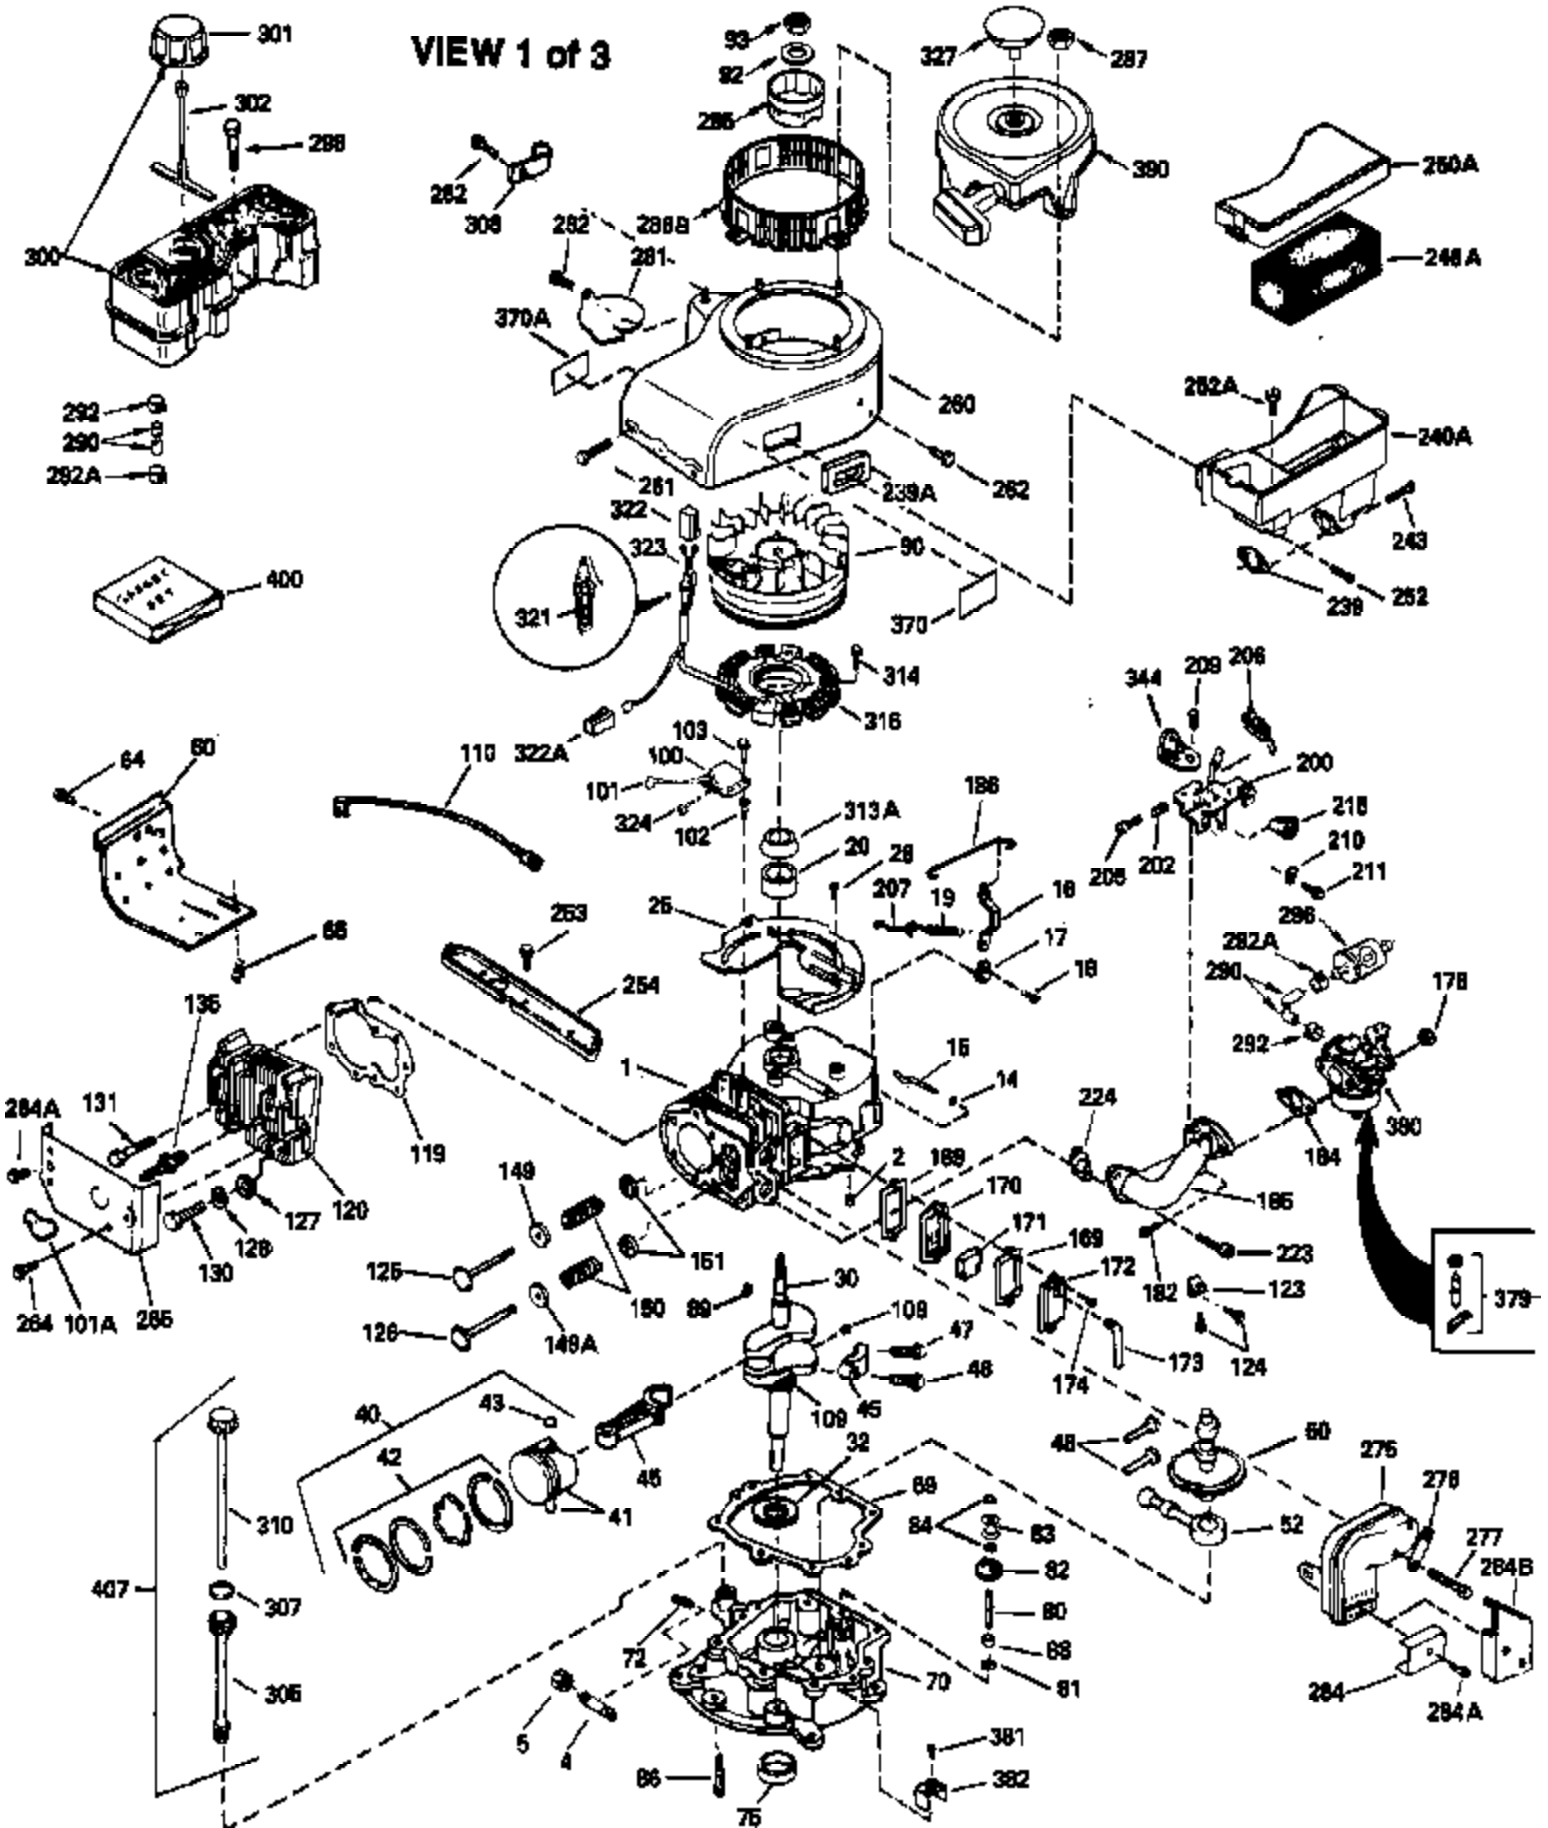

ILLUSTRATION SHOWS TYPICAL PARTS ONLY. ORDER BY PART NUMBER. PARTS NOT LISTED ARE SUPPLIED BY OEM.

Engine Parts List #1

Ref #	Part Number	Qty	Description
1	34320A		Cylinder (Incl. 2 & 20) (2-15/16" Bor e)
2	27652		Pin, Dowel
14	28277		Washer, Flat
15	35082		Rod, Governor
16	32651		Lever, Governor
17	31335		Clamp, Governor lever
18	650548		Screw, 8-32 x 5/16"
19	34043		Spring, Extension
20	32630		Seal, Oil
25	35256A		Baffle, Blower housing
26	650561		Screw, 1/4-20 x 5/8"
30	33644B		Crankshaft (Incl. 108 & 109)
32	35653		Washer (1-3/8" I.D. 1-3/4" O.D. .015" thick)
40	34549		Piston, Pin & Ring Set (Std.) (2-15/16")
40	34550		Piston, Pin & Ring Set (.010" OS)
40	34551		Piston, Pin & Ring Set (.020" OS)
41	34321A		Piston & Pin Ass'y. (Std.)(Incl.43)(2 -15/16")
41	34322A		Piston & Pin Ass'y. (.010" OS) (Incl. 43)
41	34323A		Piston & Pin Ass'y. (.020" OS) (Incl. 43)
42	34324		Ring Set (Std.) (2-15/16" Bore)
42	34325		Ring Set (.010" OS)
42	34326		Ring Set (.020" OS)
43	27888		Ring, Piston Pin retaining
45	32591C		Rod Assy., Connecting (Incl. 47)
47	650662C		Bolt, Connecting rod (2 pieces)
48	34034		Lifter, Valve
50	34040		Camshaft (MCR)
52	31356		Pump Assy., Oil
60	33273A		Extension, Blower housing
64	30063		Screw, Torx T-30, 1/4-20 x 1/2"
65	650128		Screw, 10-24 x 1/2"
69	35262		* Gasket, Mounting flange
70	33580		Flange Ass'y. (Incl. 72, 75, 80 & 81)
72	31927		Plug, Pipe
75	31950		Seal, Oil
80	30668		Shaft, Mechanical governor
81	30590A		Washer, Flat
82	30591		Gear Assy., Governor (Incl. 81)
83	30588A		Spool, Governor
84	29193		Ring, Retaining
86	650833		Screw, 1/4-20 x 1-3/16"
88	31707A		Governor Spacer Assy. (Incl. 81)
89	32589		Key, Flywheel
92	650815		Washer, Belleville
93	8116		Nut, Hex, 1/2-20
101	610118		Cover, Spark plug (Use as required)
103	650489		Screw, 1/4-20 x 5/8"
108	29783		Pin, Crankshaft
109	33245		Gear, Crankshaft
110	34231		Wire, Ground
119	34327A		* Gasket, Cylinder head
120	34030		Head, Cylinder
123	33261		Bracket, Intake pipe
124	650738		Screw, 1/4-20 x 5/8"
125	27878A		Exhaust Valve (Std.) (Incl. 151)
125	27880A		Exhaust Valve (1/32" OS) (Incl. 151)
126	34035		Intake Valve (Std.) (Incl. 151)
126	34036		Intake Valve (1/32" OS) (Incl. 151)