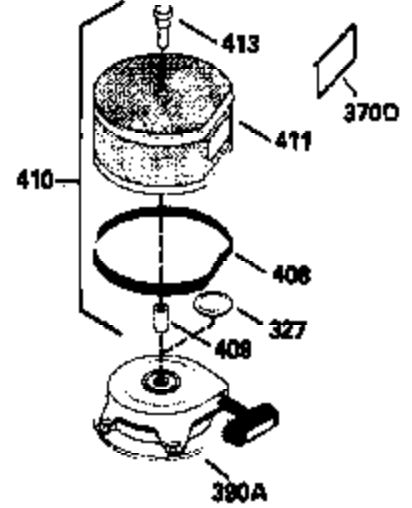

ILLUSTRATION SHOWS TYPICAL PARTS ONLY. ORDER BY PART NUMBER. PARTS NOT LISTED ARE SUPPLIED BY OEM.

**OPTIONAL SPARK
ARRESTOR**

**VIEW 3 of 3
MUFFLER (QUIET)
(OPTIONAL)**

**DEBRIS SCREEN KIT
(OPTIONAL)**

Ref #	Part Number	Qty	Description
275C	35824		Muffler (Quiet) (Optional)
275	33280A		Muffler
277	650729		Screw, 5/16-18 x 3-3/16" (Use As Req.)
277	651002		Screw, 5/16-18 x 4-3/16" (Use As Req.)
277	30196		Screw, 5/16-18 x 3/4" (Use As Req.)
370C	34870		Decal, Instruction (Optional)
370D	34387		Decal, Instruction (Optional)
408	35570		Screen Seal (Optional)
409	35569		Spacer (Optional)
410	730573		Opt.Screen Kit(Incl.370D,408,409,411, 413)
411	35568		Debris Screen (Optional)
413	650907		Screw, 5/16-18 x 1-5/8" (Optional)
416	34479		Spark Arrestor Kit (Optional)
425	730572		Starter Muff Kit(Incl.370C,426,427)(O pt.)
426	34687		Starter Air Cleaner (Optional)
427	34869		Starter Air Cleaner Bracket (Optional)