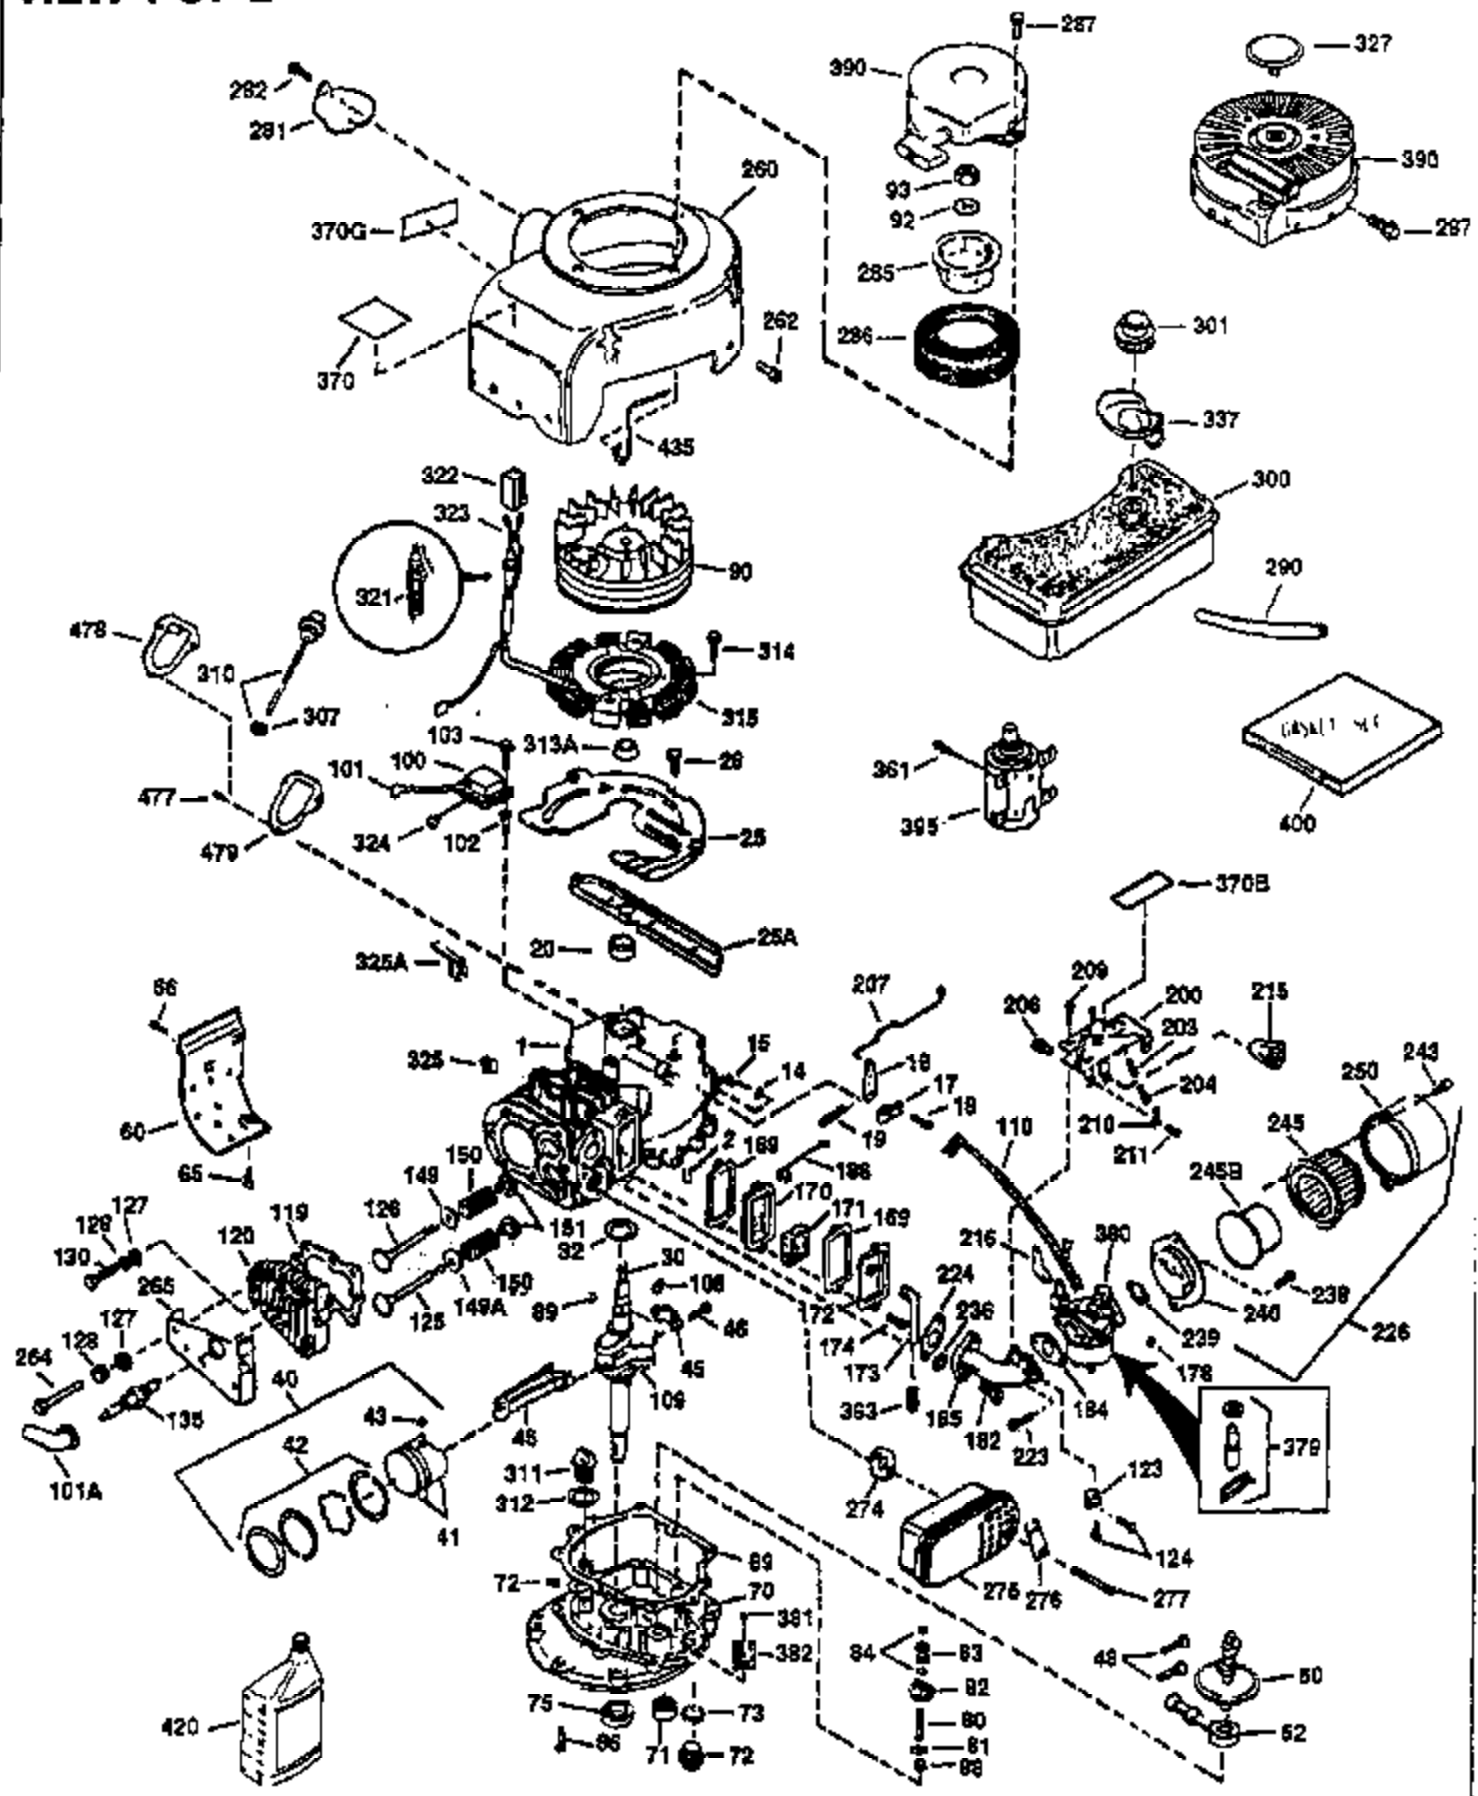

ILLUSTRATION SHOWS TYPICAL PARTS ONLY. ORDER BY PART NUMBER. PARTS NOT LISTED ARE SUPPLIED BY OEM.

VIEW 1 OF 2

Engine Parts List #1

Ref #	Part Number	Qty	Description
y	0		RPM High 2650 to 2950 RPM Low 1800
1	34913A	1	Cylinder (Incl. 2 & 20)
2	27652	2	Dowel Pin
14	28277	1	Washer
15	30669	1	Governor Rod (Incl. 14)
16	31357	1	Governor Lever
17	31335	1	Governor Lever Clamp
18	651018	1	Screw, Torx T-15, 8-32 x 19/64"
19	31361	1	Extension Spring
20	32630	1	Oil Seal
25	29536	1	Blower Housing Baffle
26	650561	2	Screw, 1/4-20 x 5/8"
30	35259	1	Crankshaft
40	34531	1	Piston, Pin & Ring Set (Std.)
40	34532	1	Piston, Pin & Ring Set (.010" OS)
40	34533	1	Piston, Pin & Ring Set (.020" OS)
41	33312B	1	Piston & Pin Ass'y. (Std.) (Incl. 43)
41	33313B	1	Piston & Pin Ass'y. (.010" OS) (Incl. 43)
41	33314B	1	Piston & Pin Ass'y. (.020" OS) (Incl. 43)
42	34854	1	Ring Set (Std.)
42	34855	1	Ring Set (.010" OS)
42	34856	1	Ring Set (.020" OS)
43	27888	2	Piston Pin Retaining Ring
45	31380C	1	Connecting Rod Ass'y. (Incl. 46)
46	650662C	2	Connecting Rod Bolt
48	34034	2	Valve Lifter
50	32114	1	Camshaft
52	31356	1	Oil Pump Ass'y.
60	30622A	1	Blower Housing Extension
65	650128	1	Screw, 10-24 x 1/2"
66	30063	1	Screw, Torx T-30, 1/4-20 x 1/2"
69	30684	1	* Mounting Flange Gasket
70	31471D	1	Mounting Flange (Incl. 72,75,80 & 81)
72	27642	1	Oil Drain Plug
75	27897	1	Oil Seal
80	30668	1	Governor Shaft
81	30590A	2	Washer
82	30591	1	Governor Gear Ass'y. (Incl. 81)
83	30588A	1	Governor Spool
84	29193	2	Retaining Ring
86	650488	7	Screw, 1/4-20 x 1-1/4"
88	31707A	1	Spacer (Incl. 81)
89	32589	1	Flywheel Key
90	611084	1	Flywheel
92	650815	1	Belleville Washer
93	8116	1	Flywheel Nut
100	34443A	1	Solid State Ignition
101	610118	1	Spark Plug Cover
102	651024	2	Solid State Mounting Stud
103	651007	2	Screw, Torx T-15, 10-24 x 15/16"
110	36230	1	Ground Wire
119	36445	1	* Cylinder Head Gasket
120	36446	1	Cylinder Head
125	27878A	1	Exhaust Valve (Std.) (Incl. 151)
125	27880A	1	Exhaust Valve (1/32" OS) (Incl. 151)
126	32783	1	Intake Valve (Std.) (Incl. 151)
126	32784	1	Intake Valve (1/32" OS) (Incl. 151)
127	650691	8	Washer