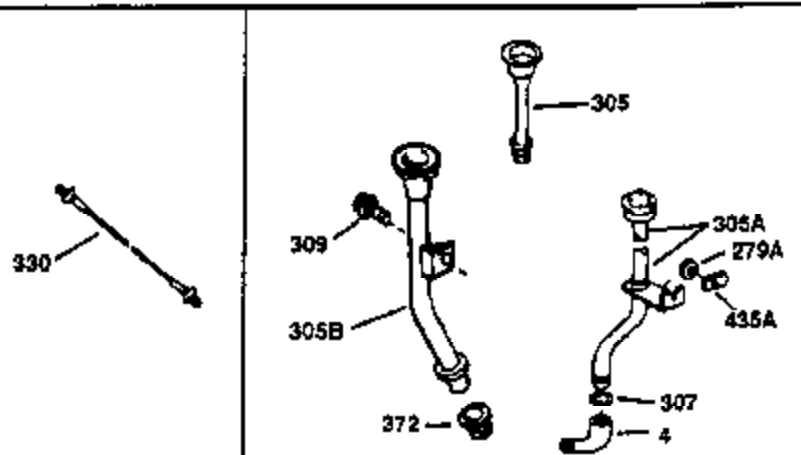

ILLUSTRATION SHOWS TYPICAL PARTS ONLY. ORDER BY PART NUMBER. PARTS NOT LISTED ARE SUPPLIED BY OEM.

VIEW 2 OF 2