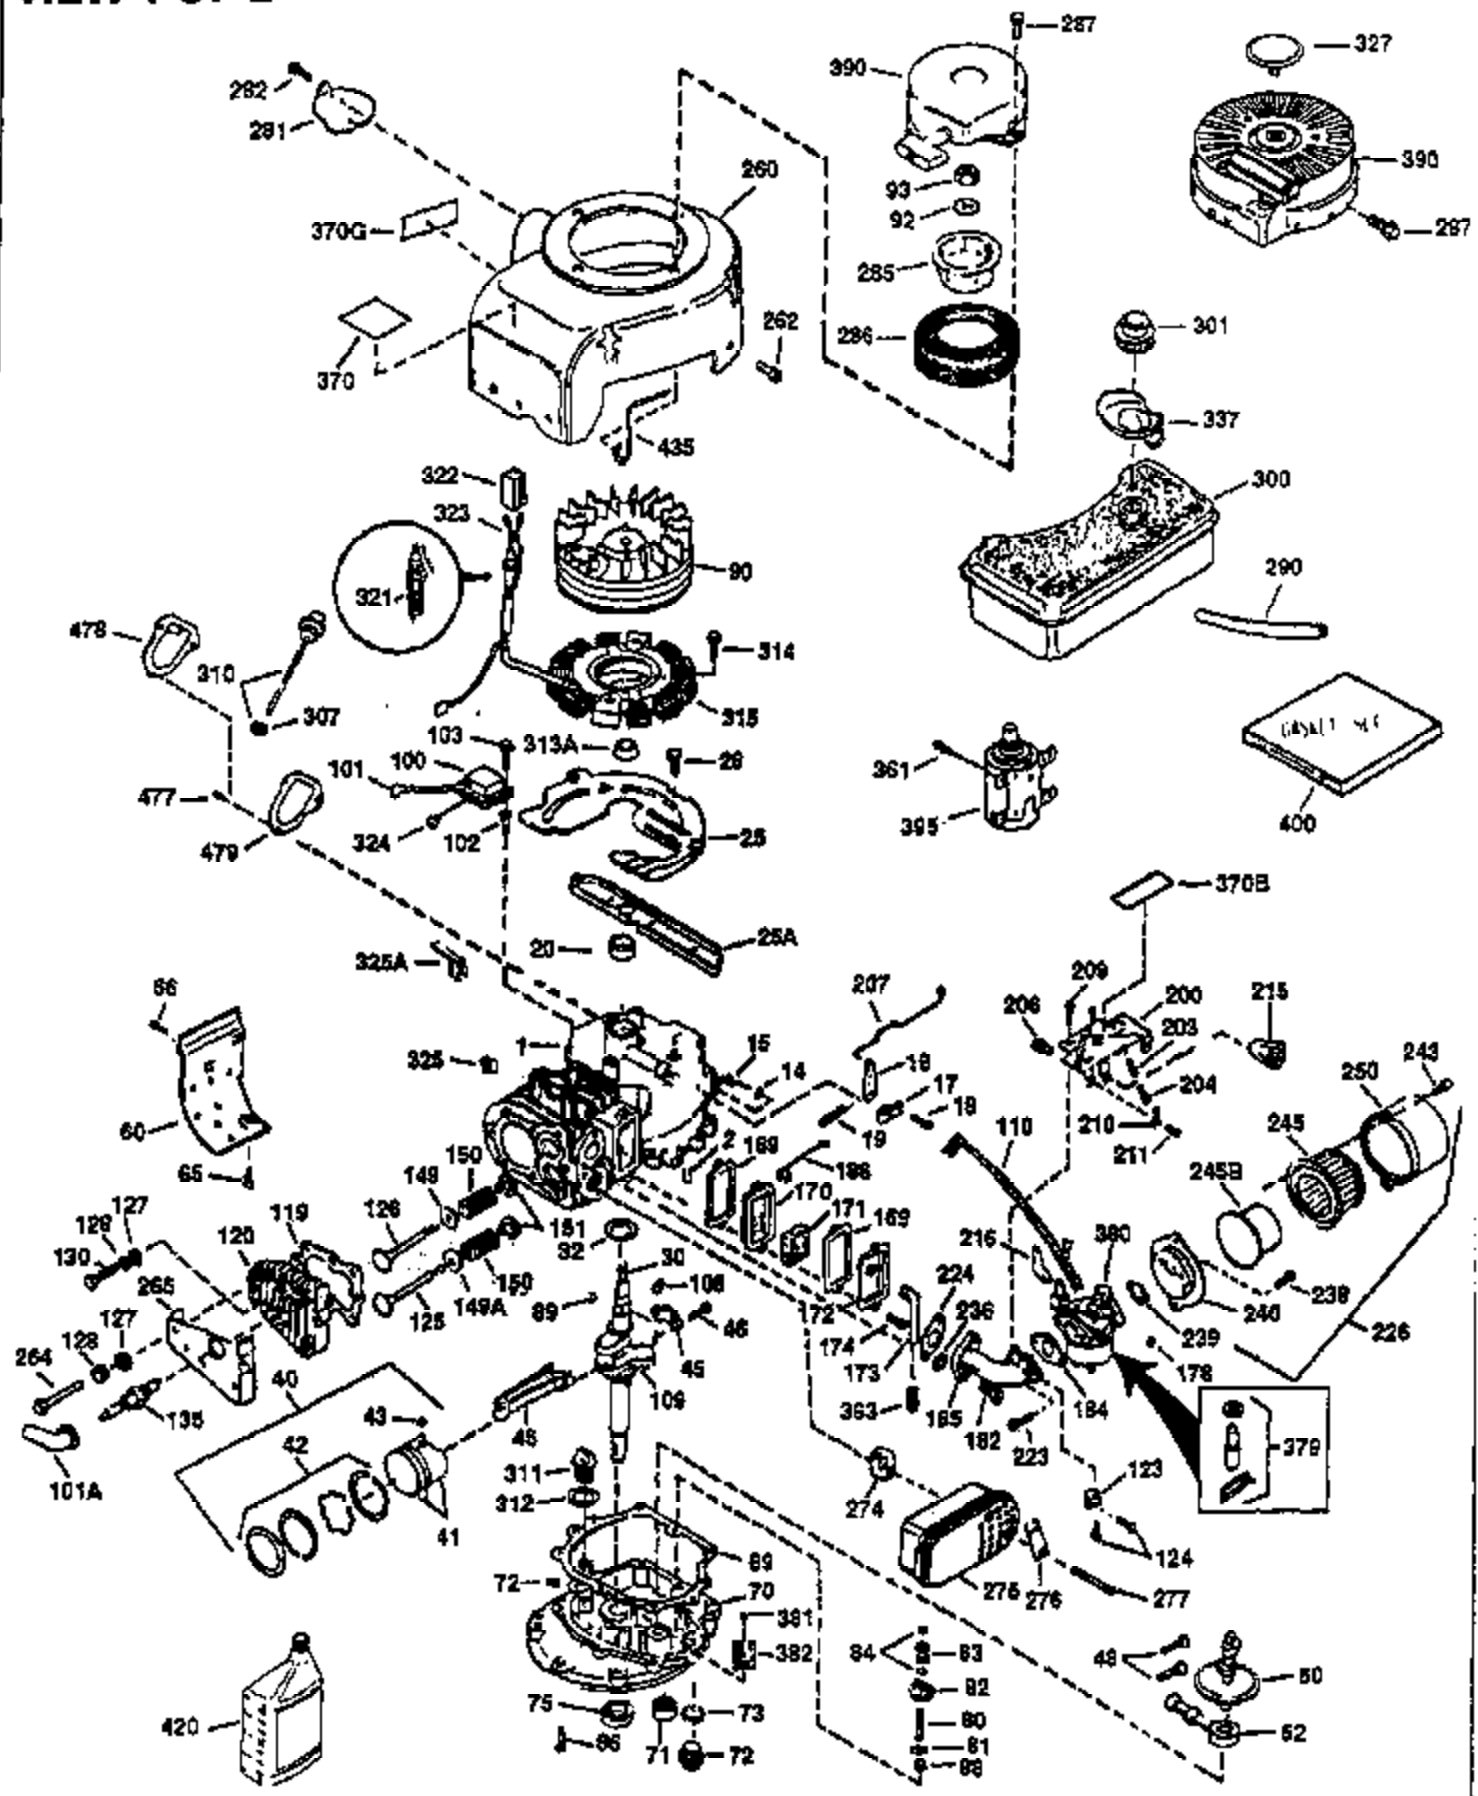

ILLUSTRATION SHOWS TYPICAL PARTS ONLY. ORDER BY PART NUMBER. PARTS NOT LISTED ARE SUPPLIED BY OEM.

VIEW 1 OF 2

Engine Parts List #1

Ref #	Part Number	Qty	Description
1	34913A	1	Cylinder (Incl. 2 & 20)
2	27652	2	Dowel Pin
14	28277	1	Washer
15	30669	1	Governor Rod (Incl. 14)
16	31357	1	Governor Lever
17	31335	1	Governor Lever Clamp
18	650548	1	Screw, 8-32 x 5/16"
19	31361	1	Extension Spring
20	32630	1	Oil Seal
25	29536	1	Blower Housing Baffle
26	650561	2	Screw, 1/4-20 x 5/8"
30	35196	1	Crankshaft
40	34531	1	Piston, Pin & Ring Set (Std.)
40	34532	1	Piston, Pin & Ring Set (.010" OS)
40	34533	1	Piston, Pin & Ring Set (.020" OS)
41	33312B	1	Piston & Pin Ass'y. (Std.) (Incl. 43)
41	33313B	1	Piston & Pin Ass'y. (.010" OS) (Incl. 43)
41	33314B	1	Piston & Pin Ass'y. (.020" OS) (Incl. 43)
42	34854	1	Ring Set (Std.)
42	34855	1	Ring Set (.010" OS)
42	34856	1	Ring Set (.020" OS)
43	27888	2	Piston Pin Retaining Ring
45	31380C	1	Connecting Rod Ass'y. (Incl. 46)
46	650662C	2	Connecting Rod Bolt
48	34034	2	Valve Lifter
50	32114	1	Camshaft
52	31356	1	Oil Pump Ass'y.
60	30622A	1	Blower Housing Extension
65	650128	1	Screw, 10-24 x 1/2"
66	30063	1	Screw, Torx T-30, 1/4-20 x 1/2"
69	30684	1	* Mounting Flange Gasket
70	31471D	1	Mounting Flange (Incl. 72,75,80 & 81)
72	27642	1	Oil Drain Plug
75	27897	1	Oil Seal
80	30668	1	Governor Shaft
81	30590A	2	Washer
82	30591	1	Governor Gear Ass'y. (Incl. 81)
83	30588A	1	Governor Spool
84	29193	2	Retaining Ring
86	650488	7	Screw, 1/4-20 x 1-1/4"
88	31707A	1	Spacer (Incl. 81)
89	32589	1	Flywheel Key
90	611084	1	Flywheel
92	650815	1	Belleville Washer
93	8116	1	Flywheel Nut
100	34443A	1	Solid State Ignition
101	610118	1	Spark Plug Cover
102	650872	2	Solid State Mounting Stud
103	651007	2	Screw, Torx T-15, 10-24 x 15/16"
110	36230	1	Ground Wire
119	36445	1	* Cylinder Head Gasket
120	36446	1	Cylinder Head
125	27878A	1	Exhaust Valve (Std.) (Incl. 151)
125	27880A	1	Exhaust Valve (1/32" OS) (Incl. 151)
126	32783	1	Intake Valve (Std.) (Incl. 151)
126	32784	1	Intake Valve (1/32" OS) (Incl. 151)
127	650691	8	Washer
128	650690	8	Belleville Washer