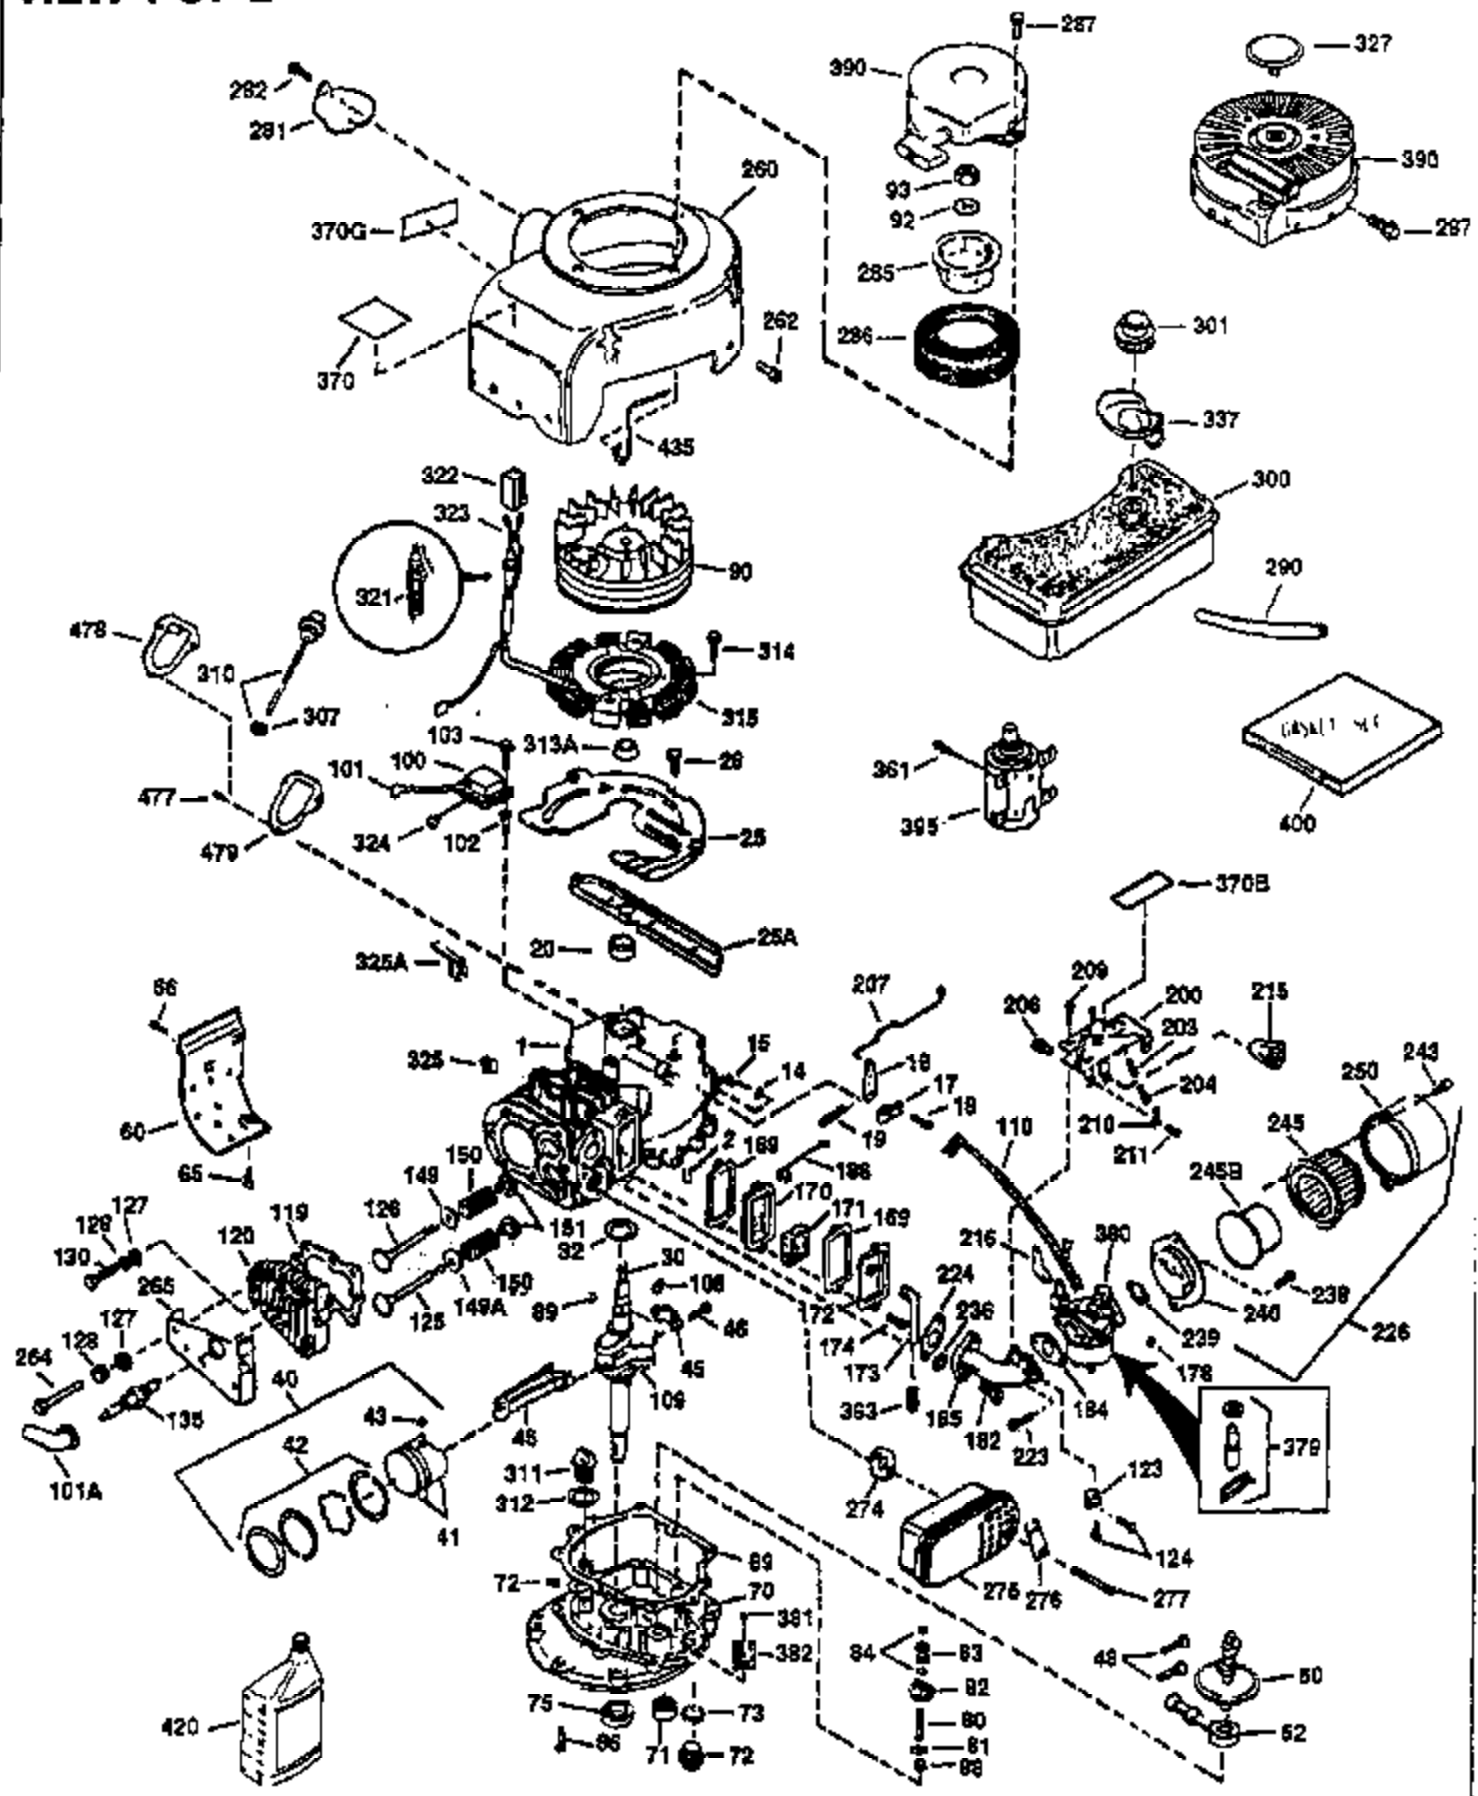

ILLUSTRATION SHOWS TYPICAL PARTS ONLY. ORDER BY PART NUMBER. PARTS NOT LISTED ARE SUPPLIED BY OEM.

VIEW 1 OF 2