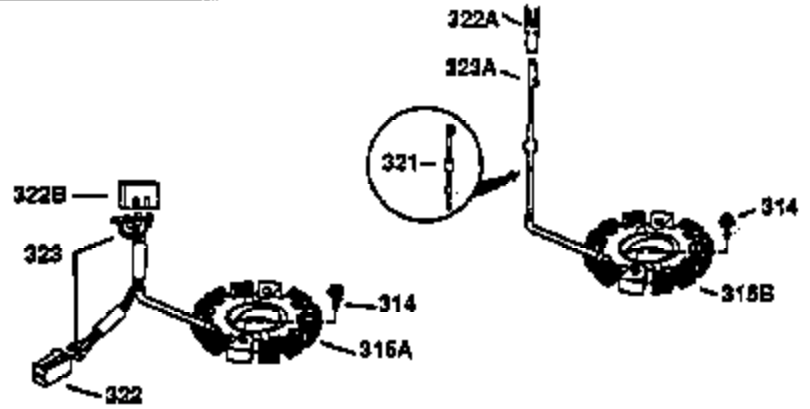

ILLUSTRATION SHOWS TYPICAL PARTS ONLY. ORDER BY PART NUMBER. PARTS NOT LISTED ARE SUPPLIED BY OEM.

VIEW 2 OF 2