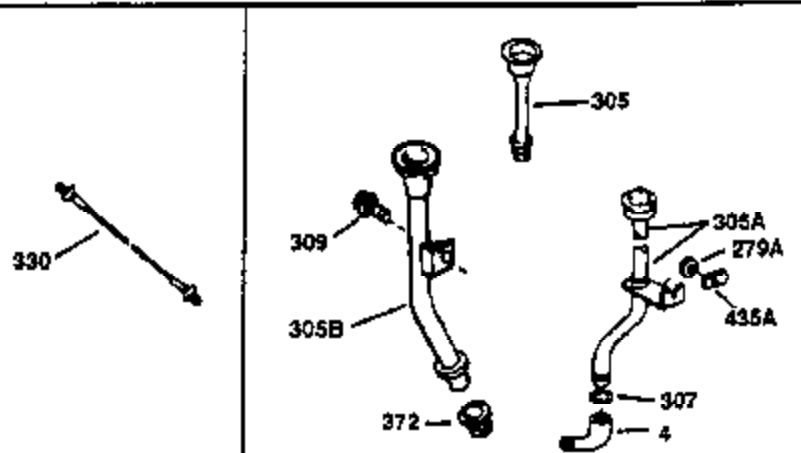

ILLUSTRATION SHOWS TYPICAL PARTS ONLY. ORDER BY PART NUMBER. PARTS NOT LISTED ARE SUPPLIED BY OEM.

VIEW 2 OF 2