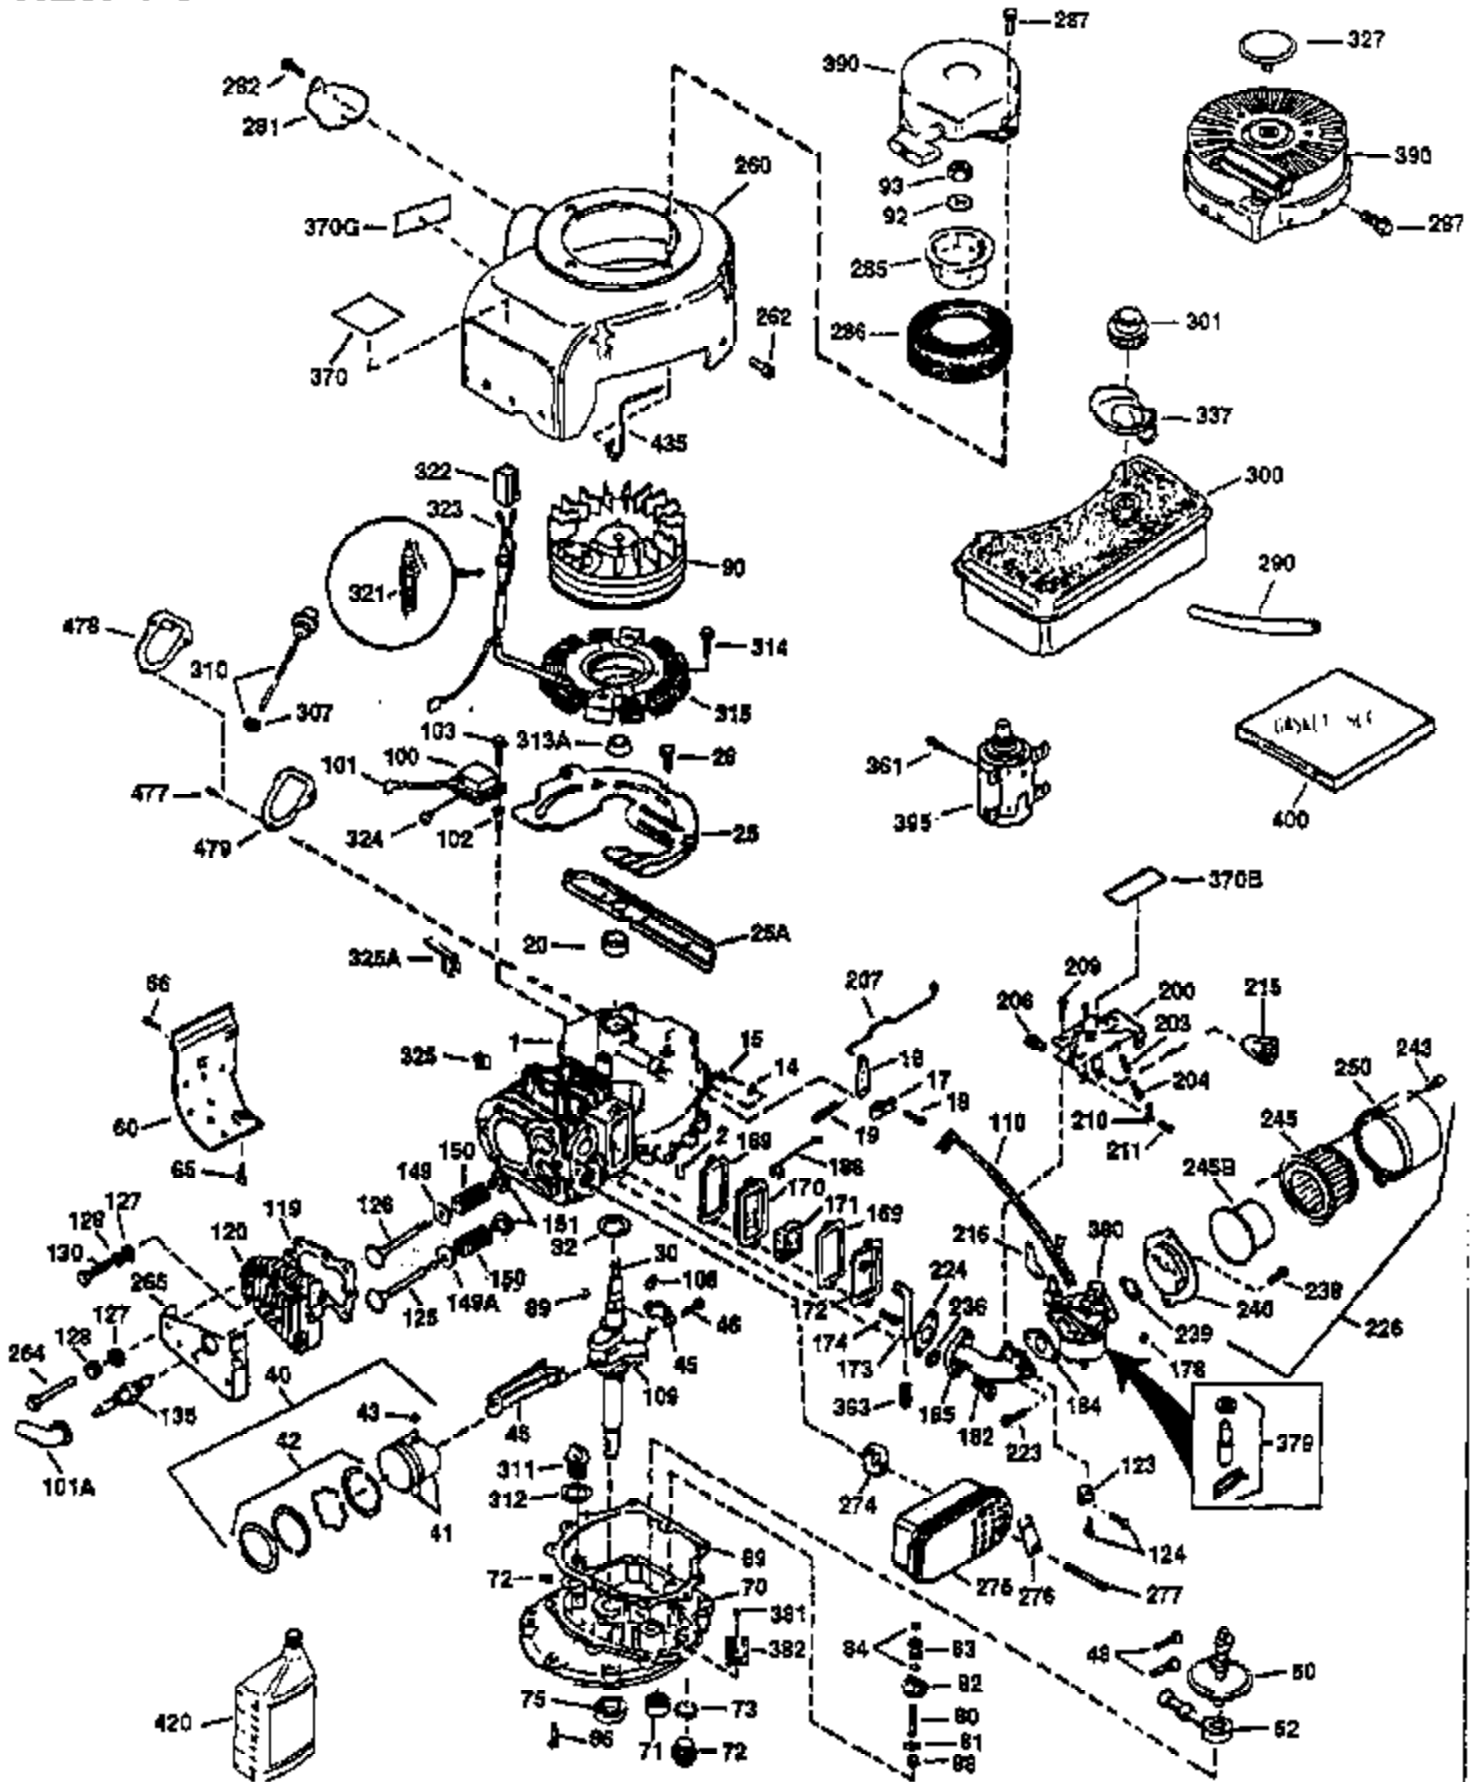

## Engine Parts List #1

Ref #	Part Number	Qty	Description
1	35137A	1	Cylinder (Incl. 2 & 20)
2	27652	2	Dowel Pin
14	28277	1	Washer
15	30669	1	Governor Rod (Incl. 14)
16	31357	1	Governor Lever
17	31335	1	Governor Lever Clamp
18	650548	1	Screw, 8-32 x 5/16"
19	31361	1	Extension Spring
20	32630	1	Oil Seal
25	35256A	1	Blower Housing Baffle
26	650561	2	Screw, 1/4-20 x 5/8"
30	34877	1	Crankshaft
40	34531	1	Piston, Pin & Ring Set (Std.)
40	34532	1	Piston, Pin & Ring Set (.010" OS)
40	34533	1	Piston, Pin & Ring Set (.020" OS)
41	33312B	1	Piston & Pin Ass'y. (Std.) (Incl. 43)
41	33313B	1	Piston & Pin Ass'y. (.010" OS) (Incl. 43)
41	33314B	1	Piston & Pin Ass'y. (.020" OS) (Incl. 43)
42	34854	1	Ring Set (Std.)
42	34855	1	Ring Set (.010" OS)
42	34856	1	Ring Set (.020" OS)
43	27888	2	Piston Pin Retaining Ring
45	31380C	1	Connecting Rod Ass'y. (Incl. 46)
46	650662C	2	Connecting Rod Bolt
48	34034	2	Valve Lifter
50	32114	1	Camshaft
52	31356	1	Oil Pump Ass'y.
60	30622A	1	Blower Housing Extension
64	30063	1	Screw, Torx T-30, 1/4-20 x 1/2"
65	650128	1	Screw, 10-24 x 1/2"
69	30684	1	* Mounting Flange Gasket
70	31552C	1	Mounting Flange (Incl. 72,75,80 & 81)
72A	28582	1	Oil Drain Plug
72	27642	1	Oil Drain Plug
75	27897	1	Oil Seal
80	30668	1	Governor Shaft
81	30590A	2	Washer
82	30591	1	Governor Gear Ass'y. (Incl. 81)
83	30588A	1	Governor Spool
84	29193	2	Retaining Ring
86	650488	7	Screw, 1/4-20 x 1-1/4"
88	31707A	1	Spacer (Incl. 81)
89	32589	1	Flywheel Key
90	611042	1	Flywheel (W/Ring Gear)
92	650815	1	Belleville Washer
93	8116	1	Flywheel Nut
103	650489	2	Screw, 1/4-20 x 5/8"
119	28938C	1	* Cylinder Head Gasket
120	30938A	1	Cylinder Head
125	27878A	1	Exhaust Valve (Std.) (Incl. 151)
125	27880A	1	Exhaust Valve (1/32" OS) (Incl. 151)
126	32783	1	Intake Valve (Std.) (Incl. 151)
126	32784	1	Intake Valve (1/32" OS) (Incl. 151)
127	650691	8	Washer
128	650690	8	Belleville Washer
130	650697A	8	Screw, 5/16-18 x 2-1/2"
135	33636	1	Resistor Spark Plug (RJ17LM)
149	27882	2	Valve Spring Cap