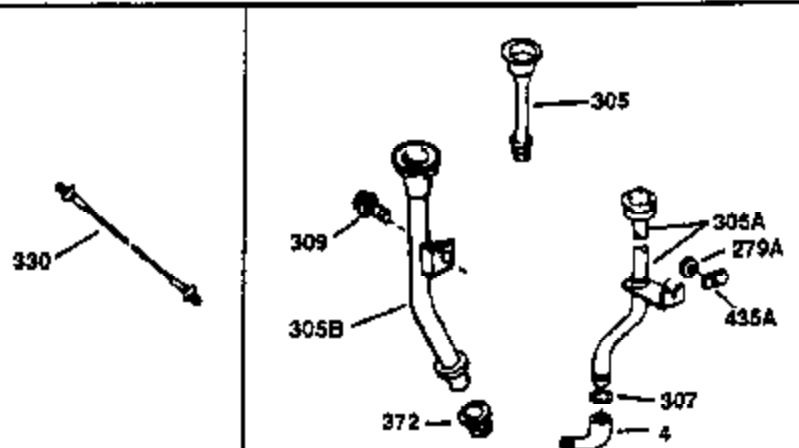

ILLUSTRATION SHOWS TYPICAL PARTS ONLY. ORDER BY PART NUMBER. PARTS NOT LISTED ARE SUPPLIED BY OEM.

VIEW 2 OF 2