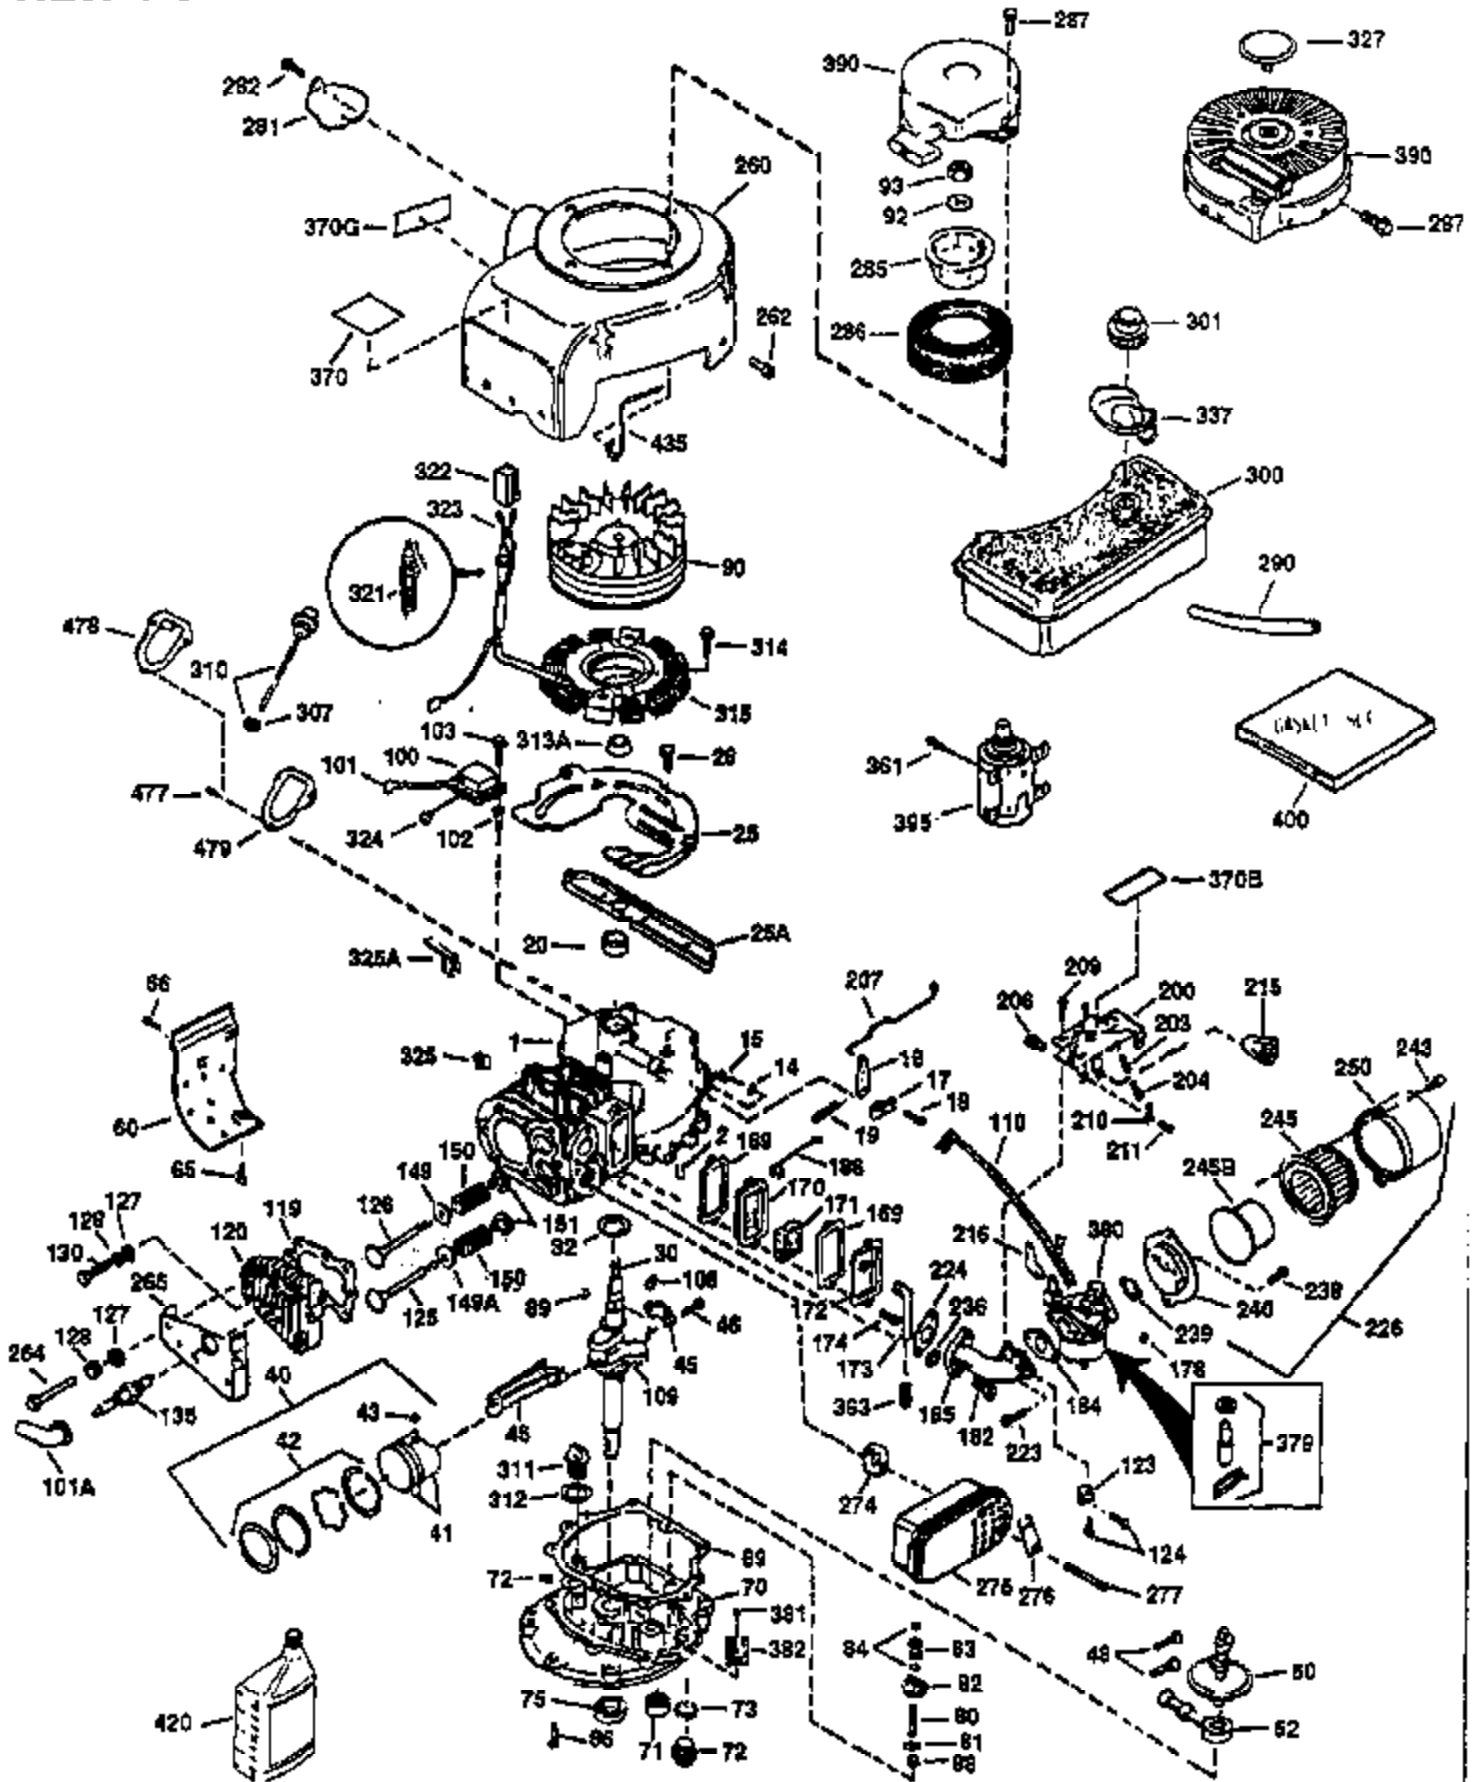

ILLUSTRATION SHOWS TYPICAL PARTS ONLY. ORDER BY PART NUMBER. PARTS NOT LISTED ARE SUPPLIED BY OEM.

VIEW 1 OF 2

Ref #	Part Number	Qty	Description
1	35137A	1	Cylinder (Incl. 2 & 20)
2	27652	2	Dowel Pin
14	28277	1	Washer
15	30669	1	Governor Rod (Incl. 14)
16	31357	1	Governor Lever
17	31335	1	Governor Lever Clamp
18	650548	1	Screw, 8-32 x 5/16"
19	31361	1	Extension Spring
20	32630	1	Oil Seal
26	650561	2	Screw, 1/4-20 x 5/8"
30	34877	1	Crankshaft
40	34531	1	Piston, Pin & Ring Set (Std.)
40	34532	1	Piston, Pin & Ring Set (.010" OS)
40	34533	1	Piston, Pin & Ring Set (.020" OS)
41	33312B	1	Piston & Pin Ass'y. (Std.) (Incl. 43)
41	33313B	1	Piston & Pin Ass'y. (.010" OS) (Incl. 43)
41	33314B	1	Piston & Pin Ass'y. (.020" OS) (Incl. 43)
42	34854	1	Ring Set (Std.)
42	34855	1	Ring Set (.010" OS)
42	34856	1	Ring Set (.020" OS)
43	27888	2	Piston Pin Retaining Ring
45	31380C	1	Connecting Rod Ass'y. (Incl. 46)
46	650662C	2	Connecting Rod Bolt
48	34034	2	Valve Lifter
50	32114	1	Camshaft
52	31356	1	Oil Pump Ass'y.
60	30622A	1	Blower Housing Extension
64	30063	1	Screw, Torx T-30, 1/4-20 x 1/2"
65	650128	1	Screw, 10-24 x 1/2"
69	30684	1	* Mounting Flange Gasket
70	31471D	1	Mounting Flange (Incl. 72,75,80 & 81)
72	27642	1	Oil Drain Plug
75	27897	1	Oil Seal
80	30668	1	Governor Shaft
81	30590A	2	Washer
82	30591	1	Governor Gear Ass'y. (Incl. 81)
83	30588A	1	Governor Spool
84	29193	2	Retaining Ring
86	650488	7	Screw, 1/4-20 x 1-1/4"
88	31707A	1	Spacer (Incl. 81)
89	32589	1	Flywheel Key
90	611042	1	Flywheel (W/Ring Gear)
92	650815	1	Belleville Washer
93	8116	1	Flywheel Nut
103	650489	2	Screw, 1/4-20 x 5/8"
110	35232	1	Ground Wire
119	36445	1	* Cylinder Head Gasket
120	36446	1	Cylinder Head
125	27878A	1	Exhaust Valve (Std.) (Incl. 151)
125	27880A	1	Exhaust Valve (1/32" OS) (Incl. 151)
126	32783	1	Intake Valve (Std.) (Incl. 151)
126	32784	1	Intake Valve (1/32" OS) (Incl. 151)
127	650691	8	Washer
128	650690	8	Belleville Washer
130	650697A	8	Screw, 5/16-18 x 2-1/2"
135	33636	1	Resistor Spark Plug (RJ17LM)
149	27882	2	Valve Spring Cap
150	27881	2	Valve Spring