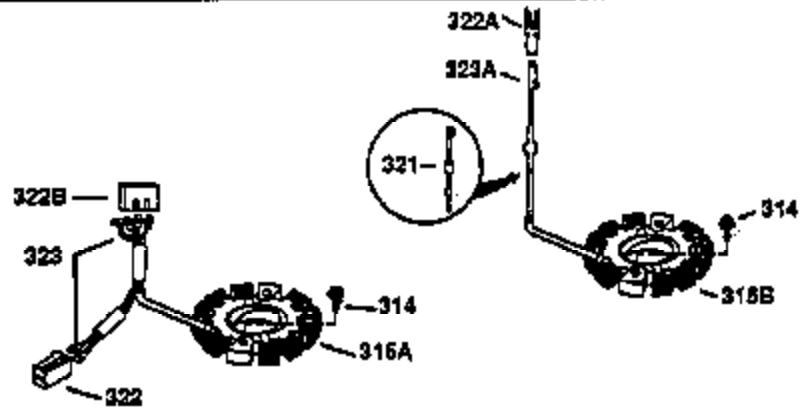

ILLUSTRATION SHOWS TYPICAL PARTS ONLY. ORDER BY PART NUMBER. PARTS NOT LISTED ARE SUPPLIED BY OEM.

VIEW 2 OF 2

OPTIONAL 110 - 120 VOLT
STARTER MOTOR KIT

STD. POINT

Ref #	Part Number	Qty	Description
64	30063	1	Screw, Torx T-30, 1/4-20 x 1/2"
103	650814	2	Screw, Torx T-15, 10-24 x 1"
238	28820	2	Screw, 10-32 x 1/2"
240	31691	1	Air Cleaner Body
245	30727	1	Air Cleaner Filter
250	31715	1	Air Cleaner Cover
261	29747B	2	Screw, Torx T-40, 5/16-24 x 21/32"
274	35865	1	* Exhaust Gasket
275	28269	1	Muffler
277	650696	2	Screw, 5/16-18 x 2-3/4"
290	29774	1	Fuel Line (2.00")
307	29673	1	* Oil Fill Plug Gasket
370A	34346	1	Lubrication Decal
380	632233	1	Carburetor (Incl. 184)