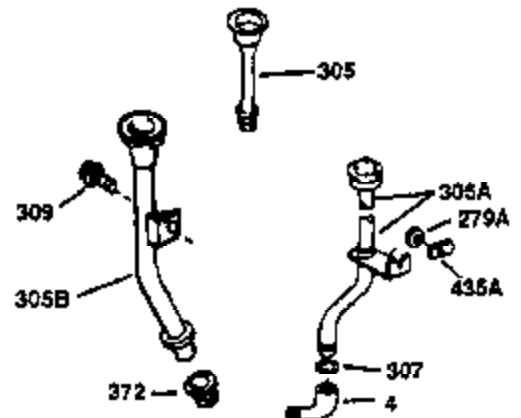

ILLUSTRATION SHOWS TYPICAL PARTS ONLY. ORDER BY PART NUMBER. PARTS NOT LISTED ARE SUPPLIED BY OEM.

VIEW 2 OF 2

OPTIONAL 110 - 120 VOLT
STARTER MOTOR KIT

STD. POINT

Ref #	Part Number	Qty	Description
64	30063	1	Screw, Torx T-30, 1/4-20 x 1/2"
103	650814	2	Screw, Torx T-15, 10-24 x 1"
238	28820	2	Screw, 10-32 x 1/2"
240	31691	1	Air Cleaner Body
245	30727	1	Air Cleaner Filter
250	31715	1	Air Cleaner Cover
261	29747B	2	Screw, Torx T-40, 5/16-24 x 21/32"
274	35865	1	* Exhaust Gasket
275	28269	1	Muffler
277	650696	2	Screw, 5/16-18 x 2-3/4"
290	29774	1	Fuel Line (2.00")
307	29673	1	* Oil Fill Plug Gasket
370A	34346	1	Lubrication Decal
380	632233	1	Carburetor (Incl. 184)