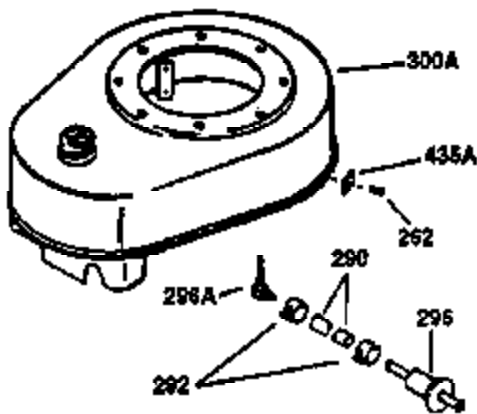

ILLUSTRATION SHOWS TYPICAL PARTS ONLY. ORDER BY PART NUMBER. PARTS NOT LISTED ARE SUPPLIED BY OEM.

VIEW 2 OF 2

OPTIONAL 110 - 120 VOLT
STARTER MOTOR KIT

STD. POINT

Ref #	Part Number	Qty	Description
64	30063	1	Screw, Torx T-30, 1/4-20 x 1/2"
103	650814	2	Screw, Torx T-15, 10-24 x 1"
238	28820	2	Screw, 10-32 x 1/2"
240	31691	1	Air Cleaner Body
245	30727	1	Air Cleaner Filter
250	31715	1	Air Cleaner Cover
261	29747B	2	Screw, Torx T-40, 5/16-24 x 21/32"
274	35865	1	* Exhaust Gasket
275	28269	1	Muffler
277	650696	2	Screw, 5/16-18 x 2-3/4"
290	29774	1	Fuel Line (2.00")
307	29673	1	* Oil Fill Plug Gasket
370A	34346	1	Lubrication Decal
380	632233	1	Carburetor (Incl. 184)