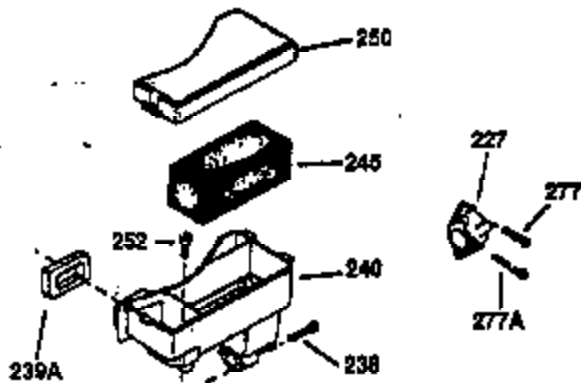

ILLUSTRATION SHOWS TYPICAL PARTS ONLY. ORDER BY PART NUMBER. PARTS NOT LISTED ARE SUPPLIED BY OEM.

VIEW 2 OF 2

OPTIONAL 110 - 120 VOLT
STARTER MOTOR KIT

STD. POINT

Ref #	Part Number	Qty	Description
64	30063	1	Screw, Torx T-30, 1/4-20 x 1/2"
103	650814	2	Screw, Torx T-15, 10-24 x 1"
238	28820	2	Screw, 10-32 x 1/2"
240	31691	1	Air Cleaner Body
245	30727	1	Air Cleaner Filter
250	31715	1	Air Cleaner Cover
261	29747B	2	Screw, Torx T-40, 5/16-24 x 21/32"
274	35865	1	* Exhaust Gasket
275	28269	1	Muffler
277	650696	2	Screw, 5/16-18 x 2-3/4"
290	29774	1	Fuel Line (2.00")
307	29673	1	* Oil Fill Plug Gasket
370A	34346	1	Lubrication Decal
380	632233	1	Carburetor (Incl. 184)