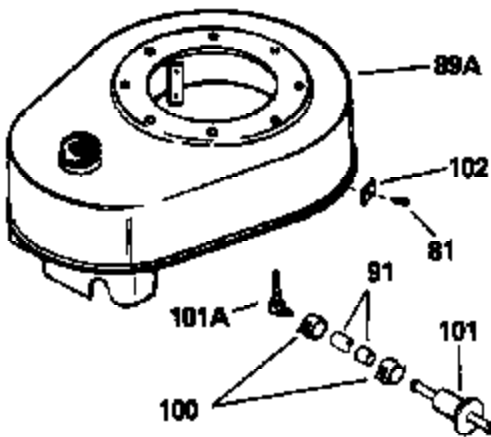

ILLUSTRATION SHOWS TYPICAL PARTS ONLY. ORDER BY PART NUMBER. PARTS NOT LISTED ARE SUPPLIED BY OEM.

VIEW 2 of 2

STD. POINT