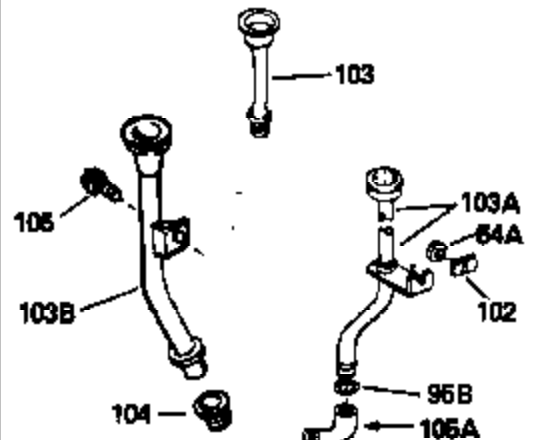

ILLUSTRATION SHOWS TYPICAL PARTS ONLY. ORDER BY PART NUMBER. PARTS NOT LISTED ARE SUPPLIED BY OEM.

VIEW 2 of 2

STD. POINT