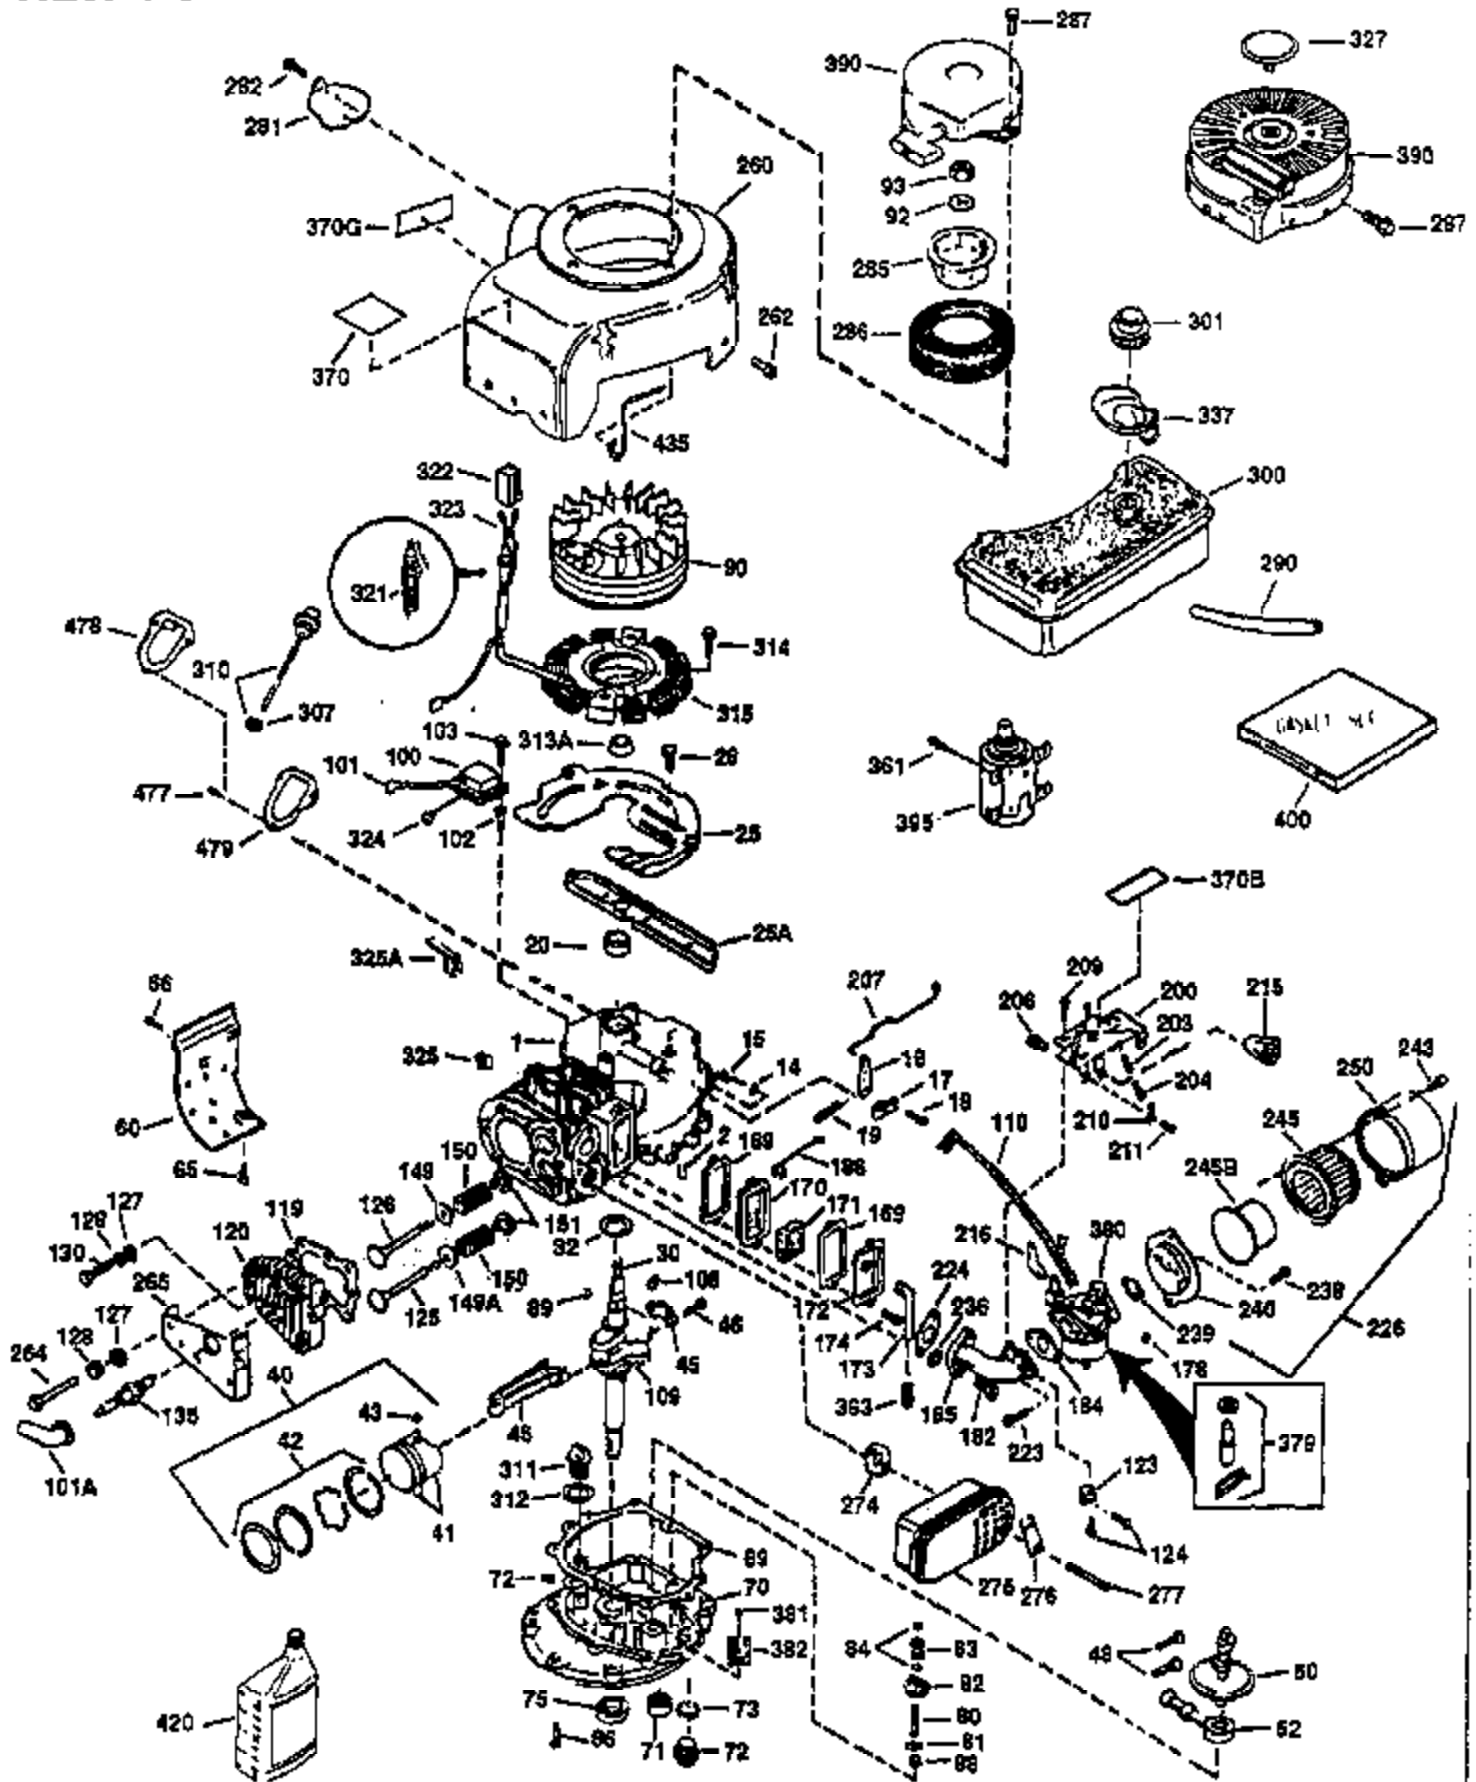

ILLUSTRATION SHOWS TYPICAL PARTS ONLY. ORDER BY PART NUMBER. PARTS NOT LISTED ARE SUPPLIED BY OEM.

VIEW 1 OF 2

Engine Parts List #1

Ref #	Part Number	Qty	Description
1	34913A	1	Cylinder (Incl. 2 & 20)
2	27652	2	Dowel Pin
14	28277	1	Washer
15	30669	1	Governor Rod (Incl. 14)
16	31357	1	Governor Lever
17	31335	1	Governor Lever Clamp
18	650548	1	Screw, 8-32 x 5/16"
19	31361	1	Extension Spring
20	32630	1	Oil Seal
25	35256A	1	Blower Housing Baffle
26	650561	2	Screw, 1/4-20 x 5/8"
30	35565	1	Crankshaft
40	34531	1	Piston, Pin & Ring Set (Std.)
40	34532	1	Piston, Pin & Ring Set (.010" OS)
40	34533	1	Piston, Pin & Ring Set (.020" OS)
41	33312B	1	Piston & Pin Ass'y. (Std.) (Incl. 43)
41	33313B	1	Piston & Pin Ass'y. (.010" OS) (Incl. 43)
41	33314B	1	Piston & Pin Ass'y. (.020" OS) (Incl. 43)
42	34854	1	Ring Set (Std.)
42	34855	1	Ring Set (.010" OS)
42	34856	1	Ring Set (.020" OS)
43	27888	2	Piston Pin Retaining Ring
45	31380C	1	Connecting Rod Ass'y. (Incl. 46)
46	650662C	2	Connecting Rod Bolt
48	34034	2	Valve Lifter
50	32114	1	Camshaft
52	31356	1	Oil Pump Ass'y.
60	30622A	1	Blower Housing Extension
64	30063	1	Screw, Torx T-30, 1/4-20 x 1/2"
65	650128	1	Screw, 10-24 x 1/2"
69	30684	1	* Mounting Flange Gasket
70	31471D	1	Mounting Flange (Incl. 72,75,80 & 81)
72	27642	1	Oil Drain Plug
75	27897	1	Oil Seal
80	30668	1	Governor Shaft
81	30590A	2	Washer
82	30591	1	Governor Gear Ass'y. (Incl. 81)
83	30588A	1	Governor Spool
84	29193	2	Retaining Ring
86	650488	7	Screw, 1/4-20 x 1-1/4"
88	31707A	1	Spacer (Incl. 81)
89	32589	1	Flywheel Key
90	611087	1	Flywheel (W/Ring Gear)
92	650815	1	Belleville Washer
93	8116	1	Flywheel Nut
100	34443A	1	Solid State Ignition
101	610118	1	Spark Plug Cover
102	650872	2	Solid State Mounting Stud
103	650814	2	Screw, Torx T-15, 10-24 x 1"
110	36230	1	Ground Wire
119	28938C	1	* Cylinder Head Gasket
120	30938A	1	Cylinder Head
125	27878A	1	Exhaust Valve (Std.) (Incl. 151)
125	27880A	1	Exhaust Valve (1/32" OS) (Incl. 151)
126	32783	1	Intake Valve (Std.) (Incl. 151)
126	32784	1	Intake Valve (1/32" OS) (Incl. 151)
127	650691	8	Washer
128	650690	8	Belleville Washer