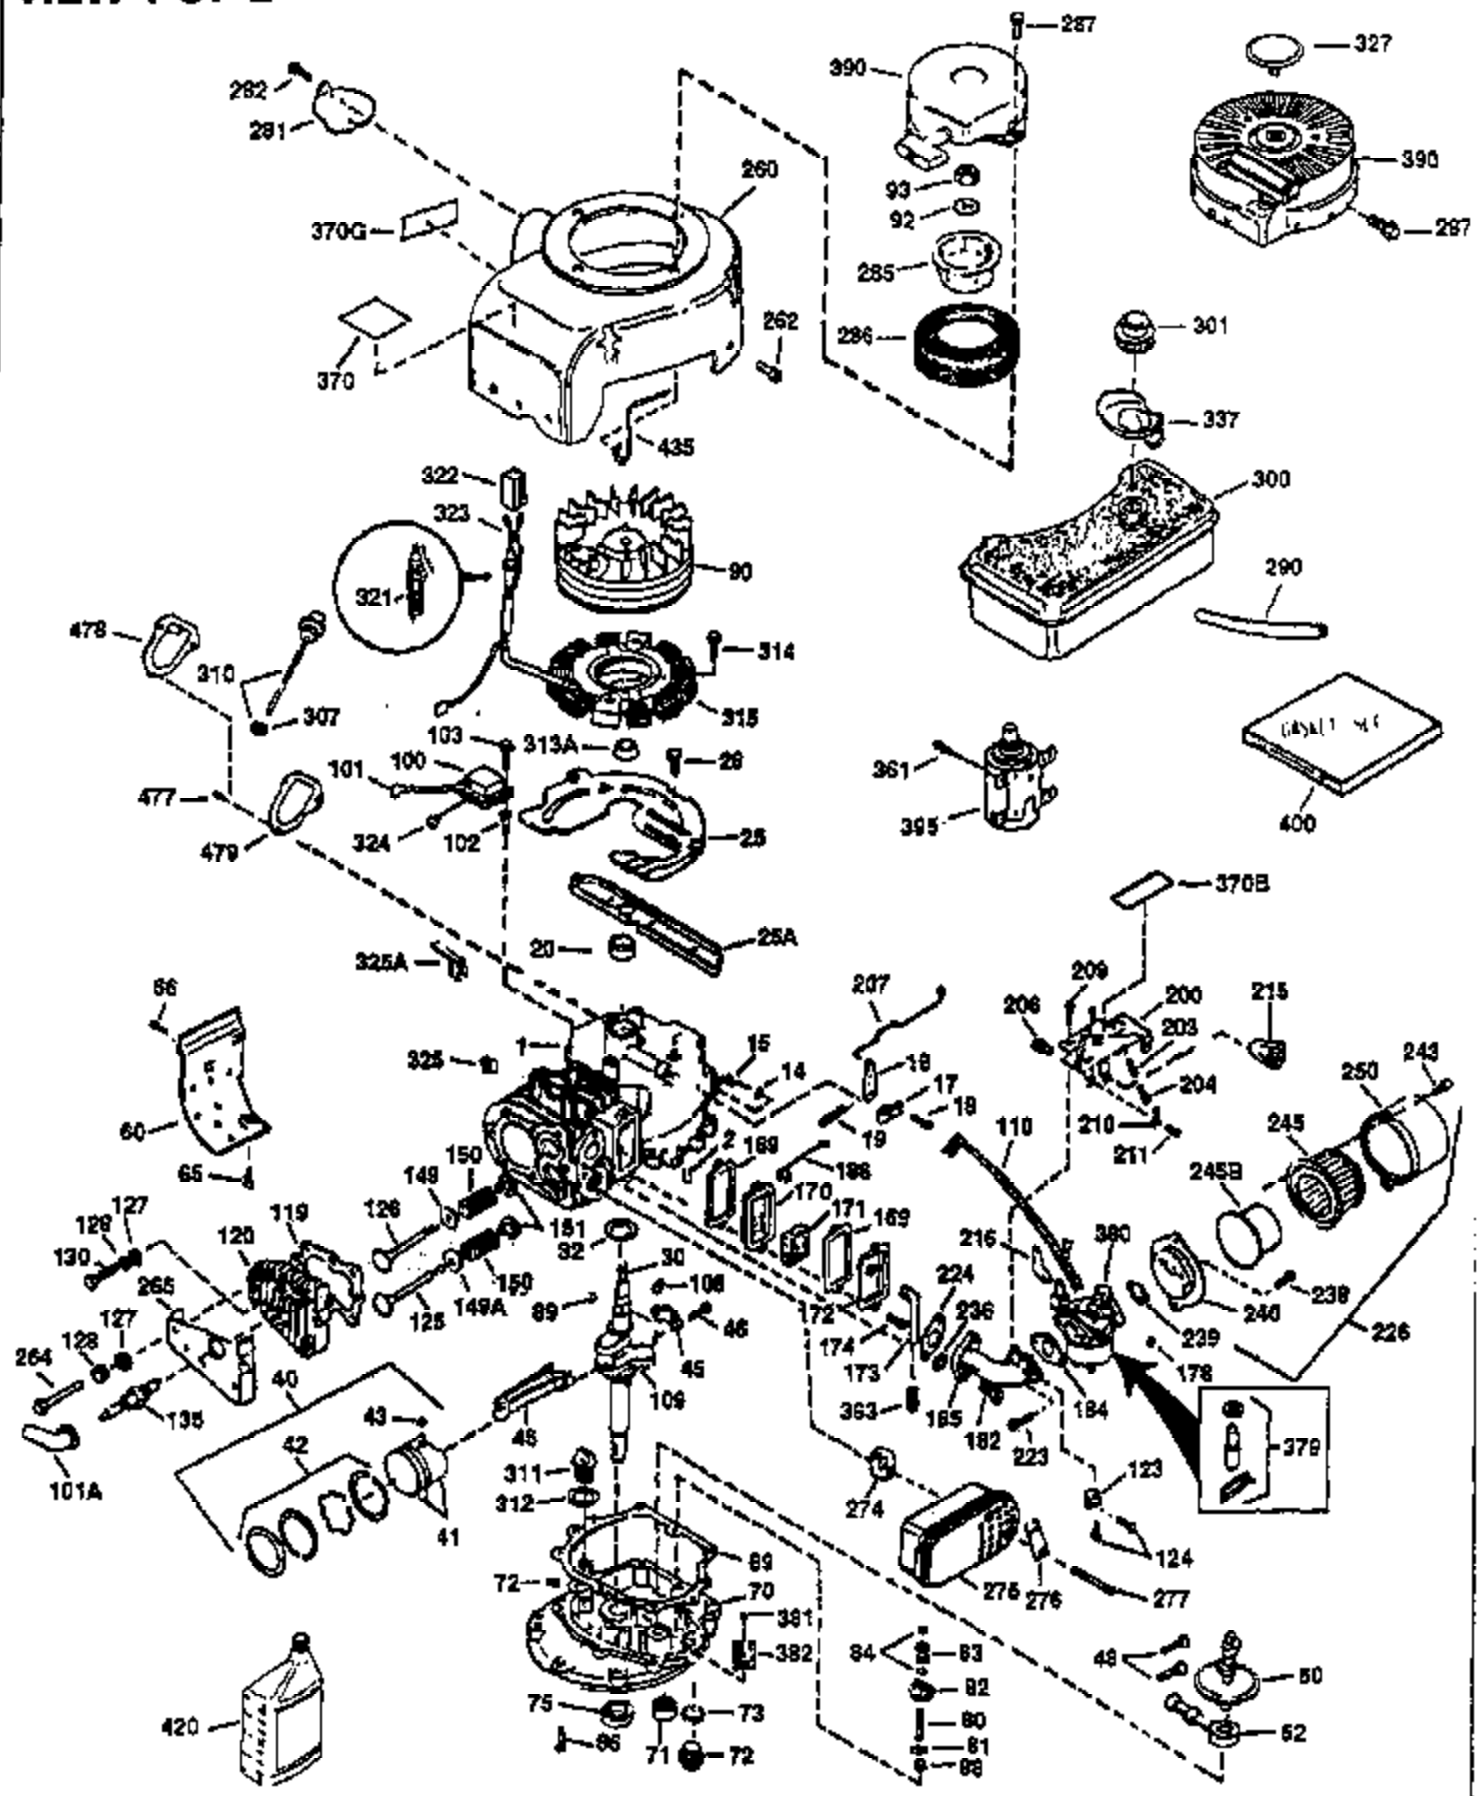

ILLUSTRATION SHOWS TYPICAL PARTS ONLY. ORDER BY PART NUMBER. PARTS NOT LISTED ARE SUPPLIED BY OEM.

VIEW 1 OF 2

Engine Parts List #1

Ref #	Part Number	Qty	Description
1	34913A	1	Cylinder (Incl. 2 & 20)
2	27652	2	Dowel Pin
14	28277	1	Washer
15	30669	1	Governor Rod (Incl. 14)
16	31357	1	Governor Lever
17	31335	1	Governor Lever Clamp
18	650548	1	Screw, 8-32 x 5/16"
19	31361	1	Extension Spring
20	32630	1	Oil Seal
25	29536	1	Blower Housing Baffle
26	650561	2	Screw, 1/4-20 x 5/8"
30	35209	1	Crankshaft
40	34531	1	Piston, Pin & Ring Set (Std.)
40	34532	1	Piston, Pin & Ring Set (.010" OS)
40	34533	1	Piston, Pin & Ring Set (.020" OS)
41	33312B	1	Piston & Pin Ass'y. (Std.) (Incl. 43)
41	33313B	1	Piston & Pin Ass'y. (.010" OS) (Incl. 43)
41	33314B	1	Piston & Pin Ass'y. (.020" OS) (Incl. 43)
42	34854	1	Ring Set (Std.)
42	34855	1	Ring Set (.010" OS)
42	34856	1	Ring Set (.020" OS)
43	27888	2	Piston Pin Retaining Ring
45	31380C	1	Connecting Rod Ass'y. (Incl. 46)
46	650662C	2	Connecting Rod Bolt
48	34034	2	Valve Lifter
50	32114	1	Camshaft
52	31356	1	Oil Pump Ass'y.
60	30622A	1	Blower Housing Extension
65	650128	1	Screw, 10-24 x 1/2"
66	30063	1	Screw, Torx T-30, 1/4-20 x 1/2"
69	30684	1	* Mounting Flange Gasket
70	35579	1	Mounting Flange (Incl. 72, 75 & 80)
72	27642	1	Oil Drain Plug
75	27897	1	Oil Seal
80	30668	1	Governor Shaft
81	30590A	2	Washer
82	30591	1	Governor Gear Ass'y. (Incl. 81)
83	30588A	1	Governor Spool
84	29193	2	Retaining Ring
86	650488	7	Screw, 1/4-20 x 1-1/4"
88	31707A	1	Spacer (Incl. 81)
89	32589	1	Flywheel Key
90	611084	1	Flywheel
92	650815	1	Belleville Washer
93	8116	1	Flywheel Nut
100	34443A	1	Solid State Ignition
101	610118	1	Spark Plug Cover
102	650872	2	Solid State Mounting Stud
103	650814	2	Screw, Torx T-15, 10-24 x 1"
110	35195A	1	Ground Wire
119	28938C	1	* Cylinder Head Gasket
120	30938A	1	Cylinder Head
125	27878A	1	Exhaust Valve (Std.) (Incl. 151)
125	27880A	1	Exhaust Valve (1/32" OS) (Incl. 151)
126	32783	1	Intake Valve (Std.) (Incl. 151)
126	32784	1	Intake Valve (1/32" OS) (Incl. 151)
127	650691	8	Washer
128	650690	8	Belleville Washer