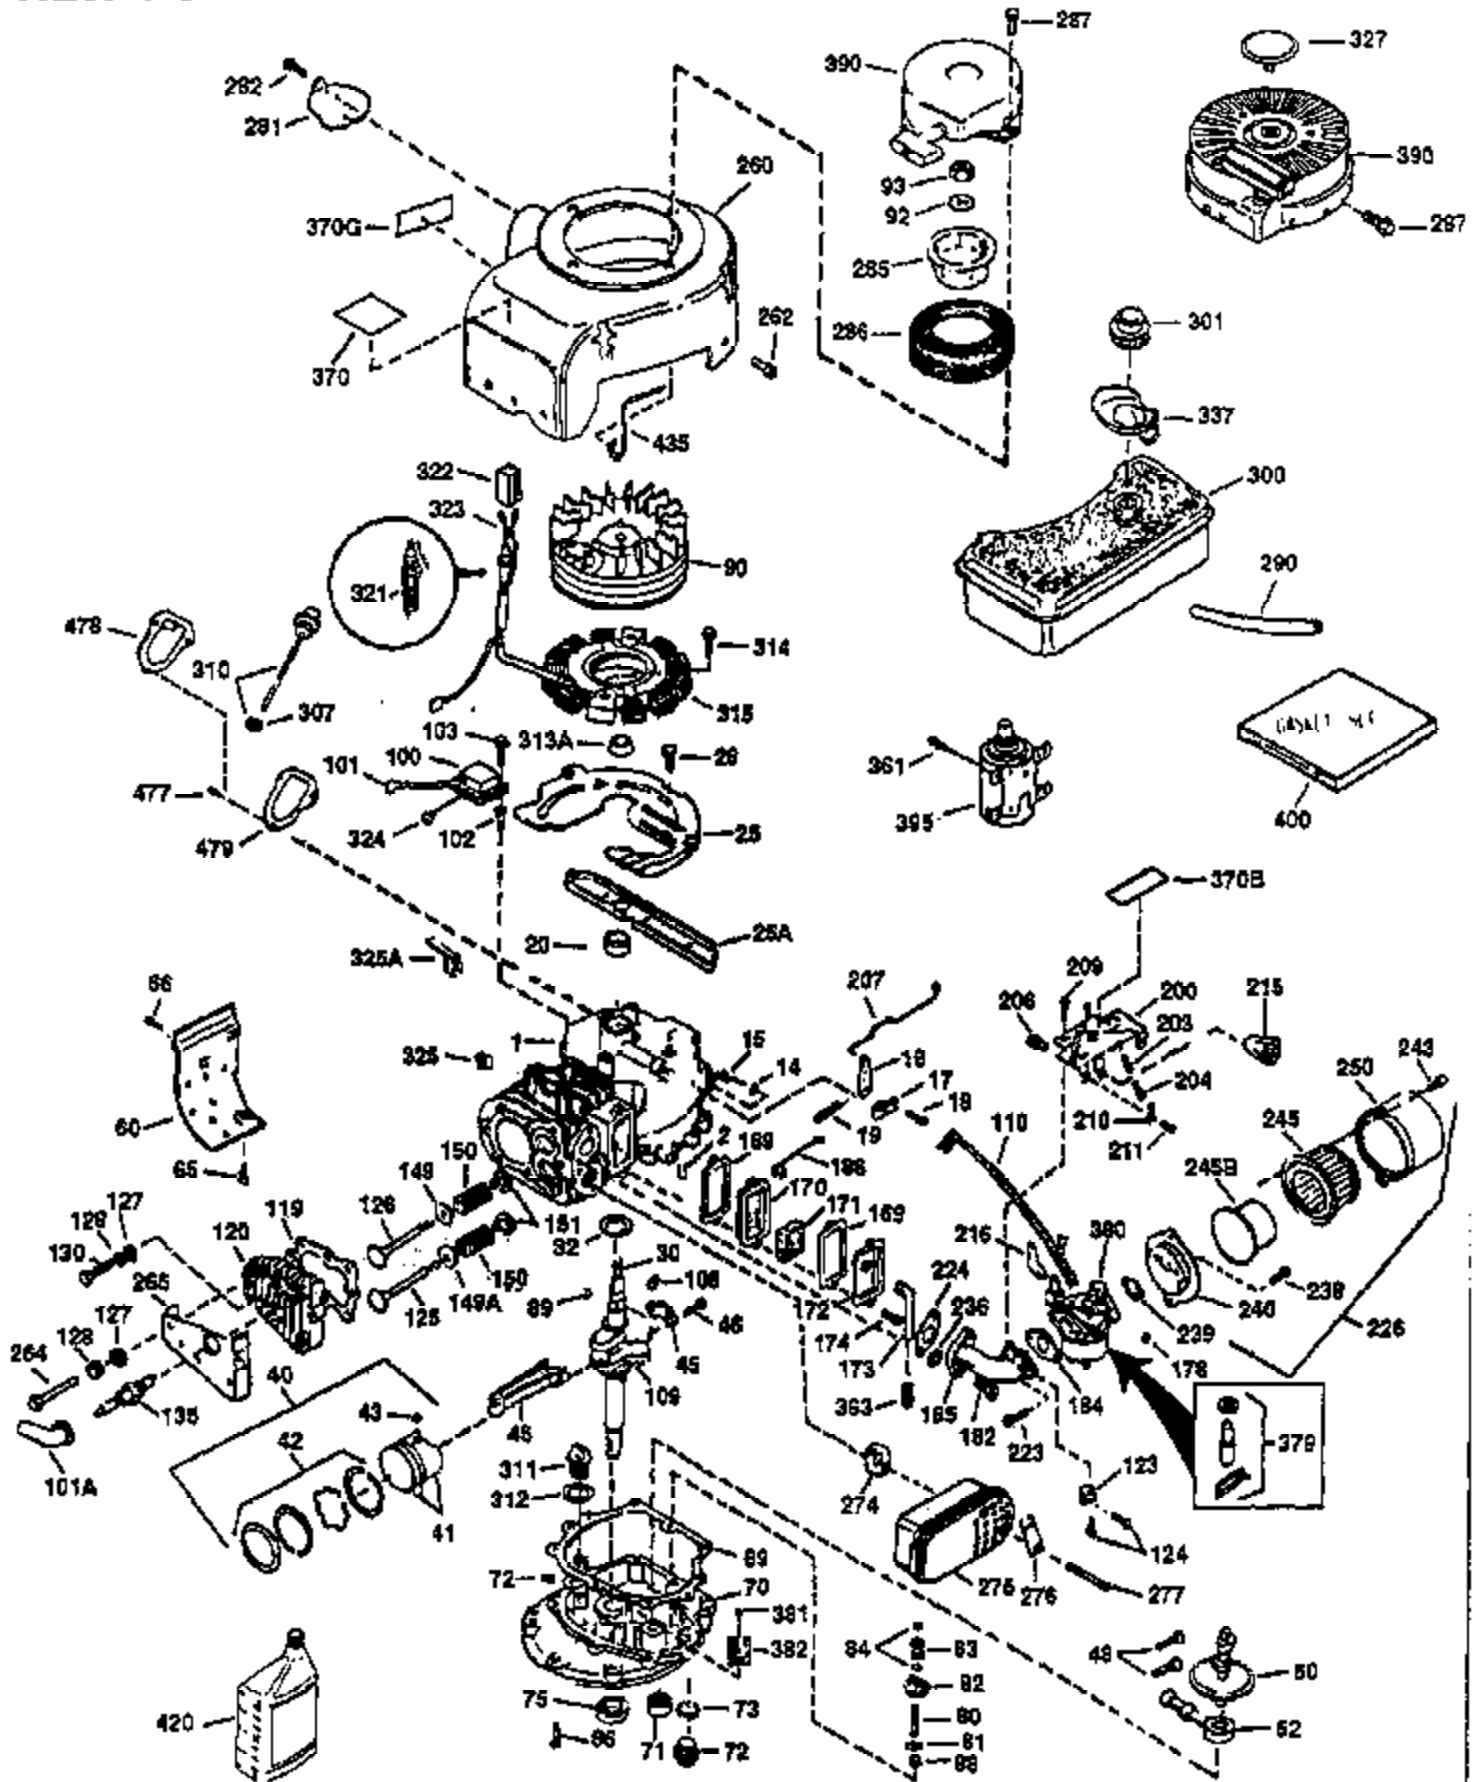

## Engine Parts List #1

Ref #	Part Number	Qty	Description
1	34913A	1	Cylinder (Incl. 2 & 20)
2	27652	2	Dowel Pin
14	28277	1	Washer
15	30669	1	Governor Rod (Incl. 14)
16	31357	1	Governor Lever
17	31335	1	Governor Lever Clamp
18	650548	1	Screw, 8-32 x 5/16"
19	31361	1	Extension Spring
20	32630	1	Oil Seal
25	35256A	1	Blower Housing Baffle
26	650561	2	Screw, 1/4-20 x 5/8"
30	35196	1	Crankshaft
40	34531	1	Piston, Pin & Ring Set (Std.)
40	34532	1	Piston, Pin & Ring Set (.010" OS)
40	34533	1	Piston, Pin & Ring Set (.020" OS)
41	33312B	1	Piston & Pin Ass'y. (Std.) (Incl. 43)
41	33313B	1	Piston & Pin Ass'y. (.010" OS) (Incl. 43)
41	33314B	1	Piston & Pin Ass'y. (.020" OS) (Incl. 43)
42	34854	1	Ring Set (Std.)
42	34855	1	Ring Set (.010" OS)
42	34856	1	Ring Set (.020" OS)
43	27888	2	Piston Pin Retaining Ring
45	31380C	1	Connecting Rod Ass'y. (Incl. 46)
46	650662C	2	Connecting Rod Bolt
48	34034	2	Valve Lifter
50	32114	1	Camshaft
52	31356	1	Oil Pump Ass'y.
60	30622A	1	Blower Housing Extension
64	30063	1	Screw, Torx T-30, 1/4-20 x 1/2"
65	650128	1	Screw, 10-24 x 1/2"
69	30684	1	* Mounting Flange Gasket
70	31471D	1	Mounting Flange (Incl. 72,75,80 & 81)
72	27642	1	Oil Drain Plug
75	27897	1	Oil Seal
80	30668	1	Governor Shaft
81	30590A	2	Washer
82	30591	1	Governor Gear Ass'y. (Incl. 81)
83	30588A	1	Governor Spool
84	29193	2	Retaining Ring
86	650488	7	Screw, 1/4-20 x 1-1/4"
88	31707A	1	Spacer (Incl. 81)
89	32589	1	Flywheel Key
90	611087	1	Flywheel
92	650815	1	Belleville Washer
93	8116	1	Flywheel Nut
100	34443A	1	Solid State Ignition
101	610118	1	Spark Plug Cover
102	650872	2	Solid State Mounting Stud
103	650814	2	Screw, Torx T-15, 10-24 x 1"
110	36230	1	Ground Wire
119	28938C	1	* Cylinder Head Gasket
120	30938A	1	Cylinder Head
125	27878A	1	Exhaust Valve (Std.) (Incl. 151)
125	27880A	1	Exhaust Valve (1/32" OS) (Incl. 151)
126	32783	1	Intake Valve (Std.) (Incl. 151)
126	32784	1	Intake Valve (1/32" OS) (Incl. 151)
127	650691	8	Washer
128	650690	8	Belleville Washer