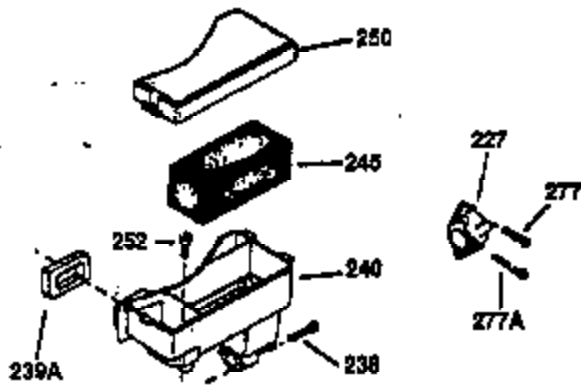

ILLUSTRATION SHOWS TYPICAL PARTS ONLY. ORDER BY PART NUMBER. PARTS NOT LISTED ARE SUPPLIED BY OEM.

VIEW 2 OF 2

STD. POINT