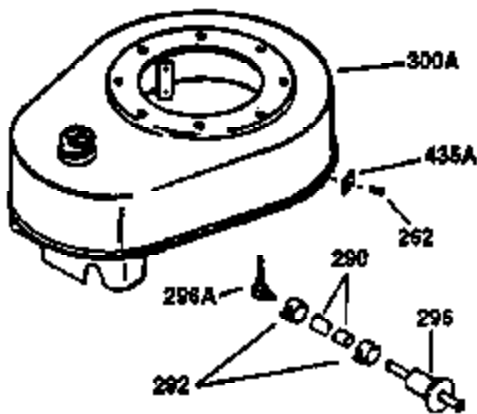

ILLUSTRATION SHOWS TYPICAL PARTS ONLY. ORDER BY PART NUMBER. PARTS NOT LISTED ARE SUPPLIED BY OEM.

VIEW 2 OF 2

STD. POINT