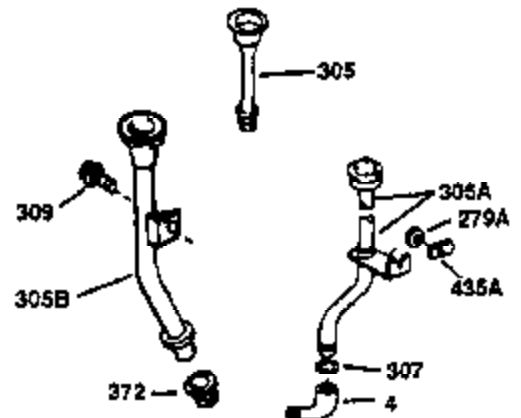

ILLUSTRATION SHOWS TYPICAL PARTS ONLY. ORDER BY PART NUMBER. PARTS NOT LISTED ARE SUPPLIED BY OEM.

VIEW 2 OF 2

STD. POINT