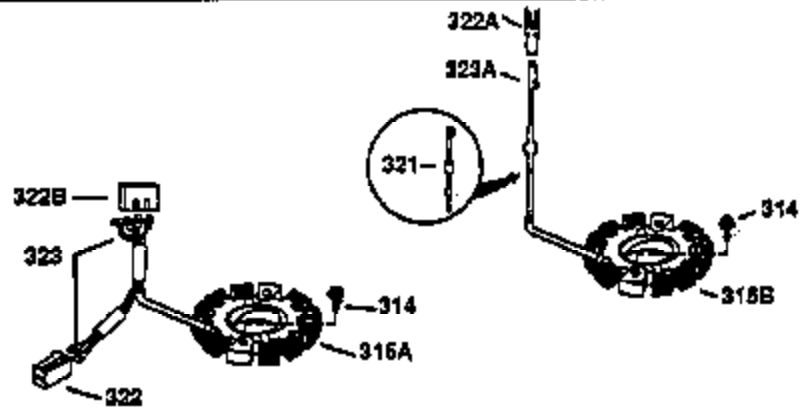

## Engine Parts List #2

Ref #	Part Number	Qty	Description
64	30063	1	Screw, Torx T-30, 1/4-20 x 1/2"
103	650814	2	Screw, Torx T-15, 10-24 x 1"
238	28820	2	Screw, 10-32 x 1/2"
240	31691	1	Air Cleaner Body
250	31715	1	Air Cleaner Cover
261	29747B	2	Screw, Torx T-40, 5/16-24 x 21/32"
274	35865	1	* Exhaust Gasket
275	28269	1	Muffler
277	650696	2	Screw, 5/16-18 x 2-3/4"
290	29774	1	Fuel Line (2.00")
305	35560	1	Oil Fill Tube
307	35499	1	"O" Ring
370A	36261	1	Lubrication Decal
380	632233	1	Carburetor (Incl. 184)