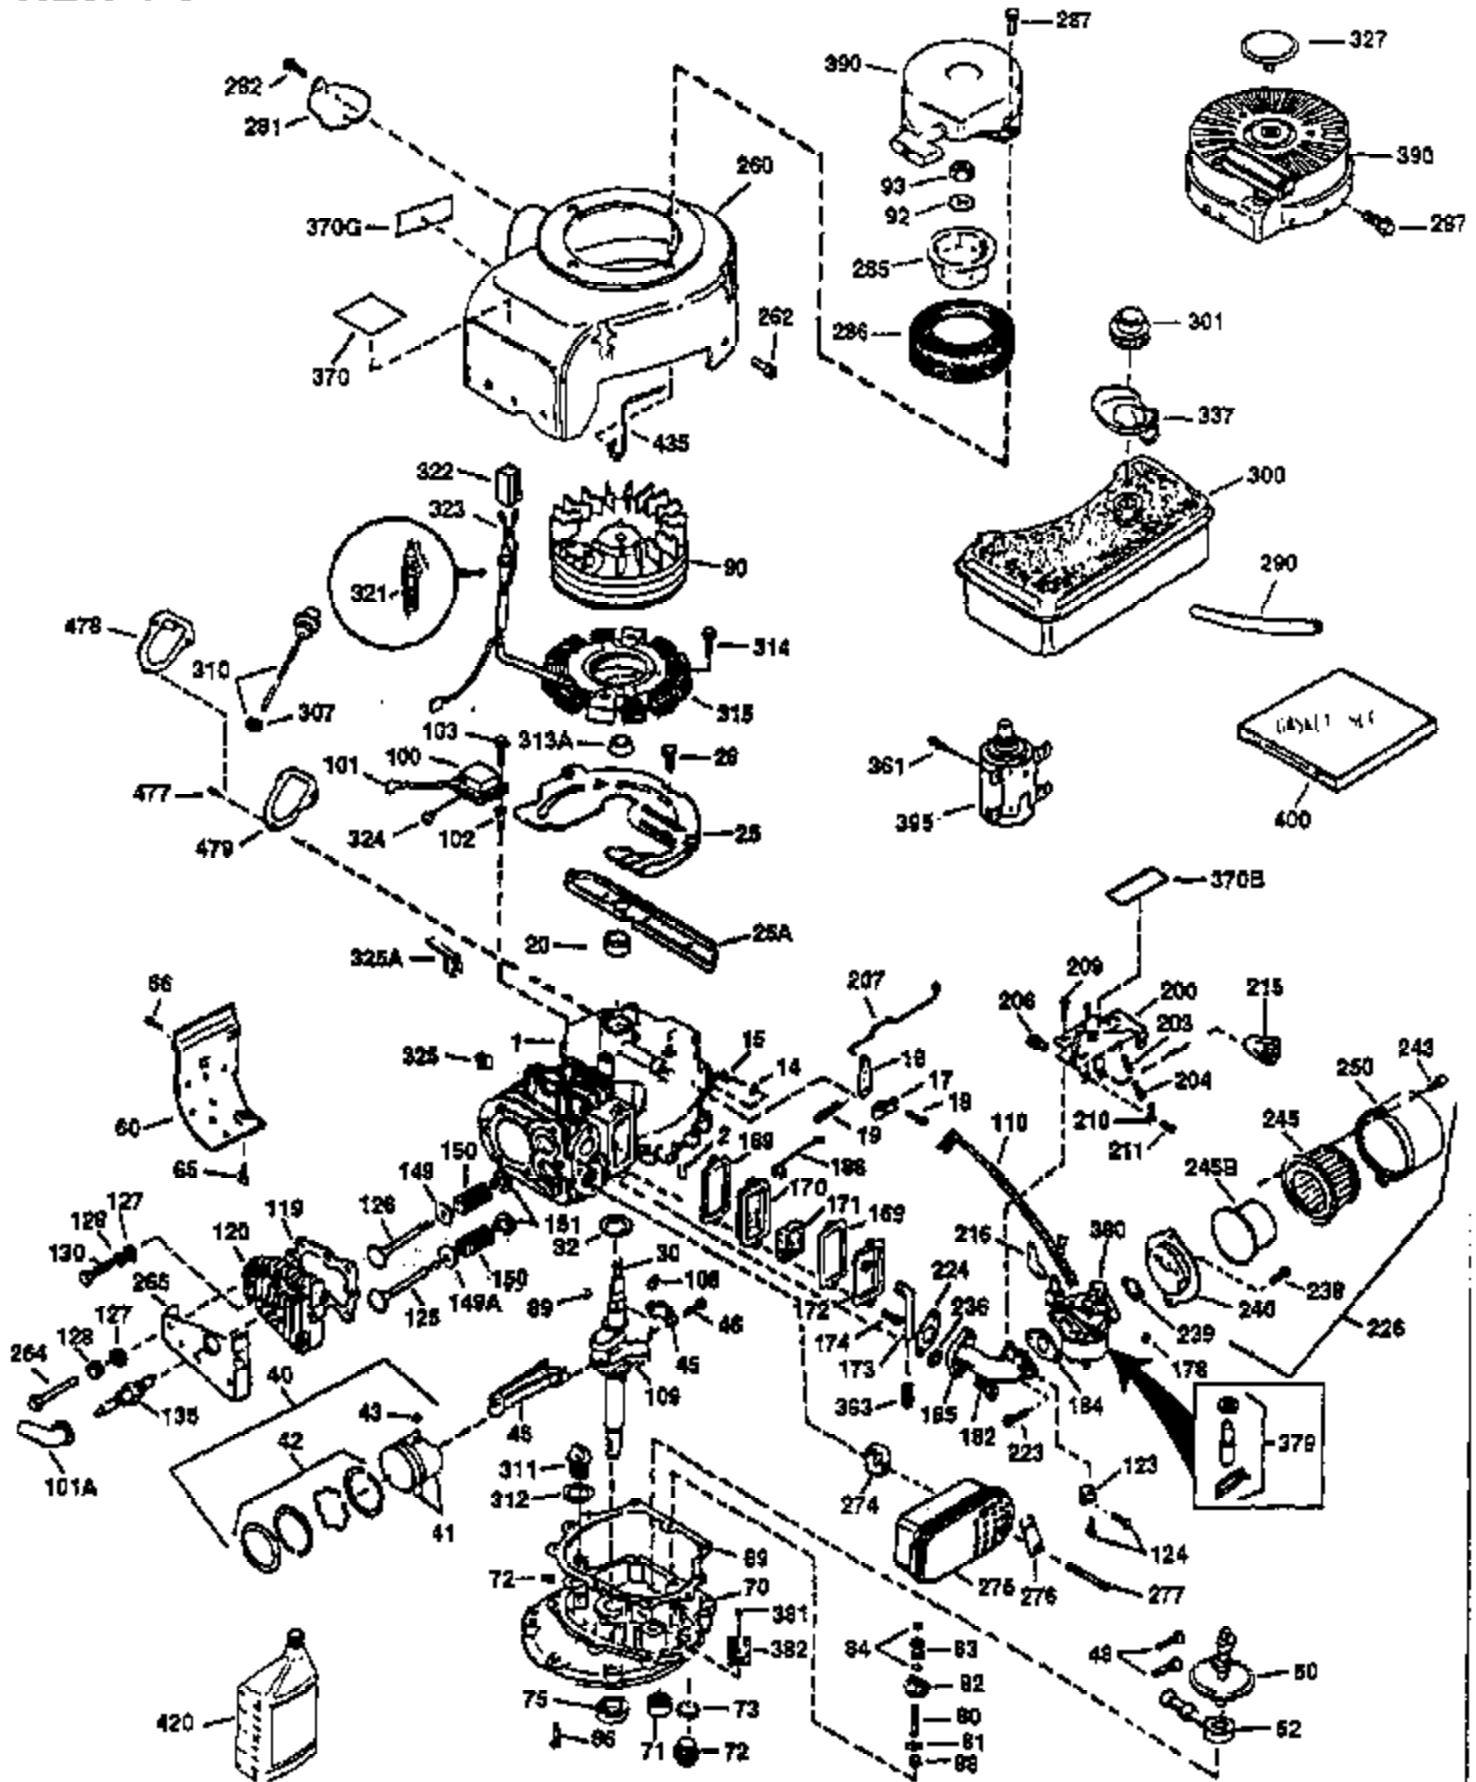

## Engine Parts List #1

Ref #	Part Number	Qty	Description
1	35137A	1	Cylinder (Incl. 2 & 20)
2	27652	2	Dowel Pin
14	28277	1	Washer
15	30669	1	Governor Rod (Incl. 14)
16	31357	1	Governor Lever
17	31335	1	Governor Lever Clamp
18	650548	1	Screw, 8-32 x 5/16"
19	31361	1	Extension Spring
20	32630	1	Oil Seal
25	29536	1	Blower Housing Baffle
26	650561	2	Screw, 1/4-20 x 5/8"
30	35264	1	Crankshaft
40	34531	1	Piston, Pin & Ring Set (Std.)
40	34532	1	Piston, Pin & Ring Set (.010" OS)
40	34533	1	Piston, Pin & Ring Set (.020" OS)
41	33312B	1	Piston & Pin Ass'y. (Std.) (Incl. 43)
41	33313B	1	Piston & Pin Ass'y. (.010" OS) (Incl. 43)
41	33314B	1	Piston & Pin Ass'y. (.020" OS) (Incl. 43)
42	34854	1	Ring Set (Std.)
42	34855	1	Ring Set (.010" OS)
42	34856	1	Ring Set (.020" OS)
43	27888	2	Piston Pin Retaining Ring
45	31380C	1	Connecting Rod Ass'y. (Incl. 46)
46	650662C	2	Connecting Rod Bolt
48	34034	2	Valve Lifter
50	32114	1	Camshaft
52	31356	1	Oil Pump Ass'y.
60	30622A	1	Blower Housing Extension
64	30063	1	Screw, Torx T-30, 1/4-20 x 1/2"
65	650128	1	Screw, 10-24 x 1/2"
69	30684	1	* Mounting Flange Gasket
70	31471D	1	Mounting Flange (Incl. 72,75,80 & 81)
72	27642	1	Oil Drain Plug
75	27897	1	Oil Seal
80	30668	1	Governor Shaft
81	30590A	2	Washer
82	30591	1	Governor Gear Ass'y. (Incl. 81)
83	30588A	1	Governor Spool
84	29193	2	Retaining Ring
86	650488	7	Screw, 1/4-20 x 1-1/4"
88	31707A	1	Spacer (Incl. 81)
89	32589	1	Flywheel Key
90	611084	1	Flywheel
92	650815	1	Belleville Washer
93	8116	1	Flywheel Nut
100	34443A	1	Solid State Ignition
101	610118	1	Spark Plug Cover
102	650872	2	Solid State Mounting Stud
103	650814	2	Screw, Torx T-15, 10-24 x 1"
110	36230	1	Ground Wire
119	28938C	1	* Cylinder Head Gasket
120	30938A	1	Cylinder Head
125	27878A	1	Exhaust Valve (Std.) (Incl. 151)
125	27880A	1	Exhaust Valve (1/32" OS) (Incl. 151)
126	32783	1	Intake Valve (Std.) (Incl. 151)
126	32784	1	Intake Valve (1/32" OS) (Incl. 151)
127	650691	8	Washer
128	650690	8	Belleville Washer