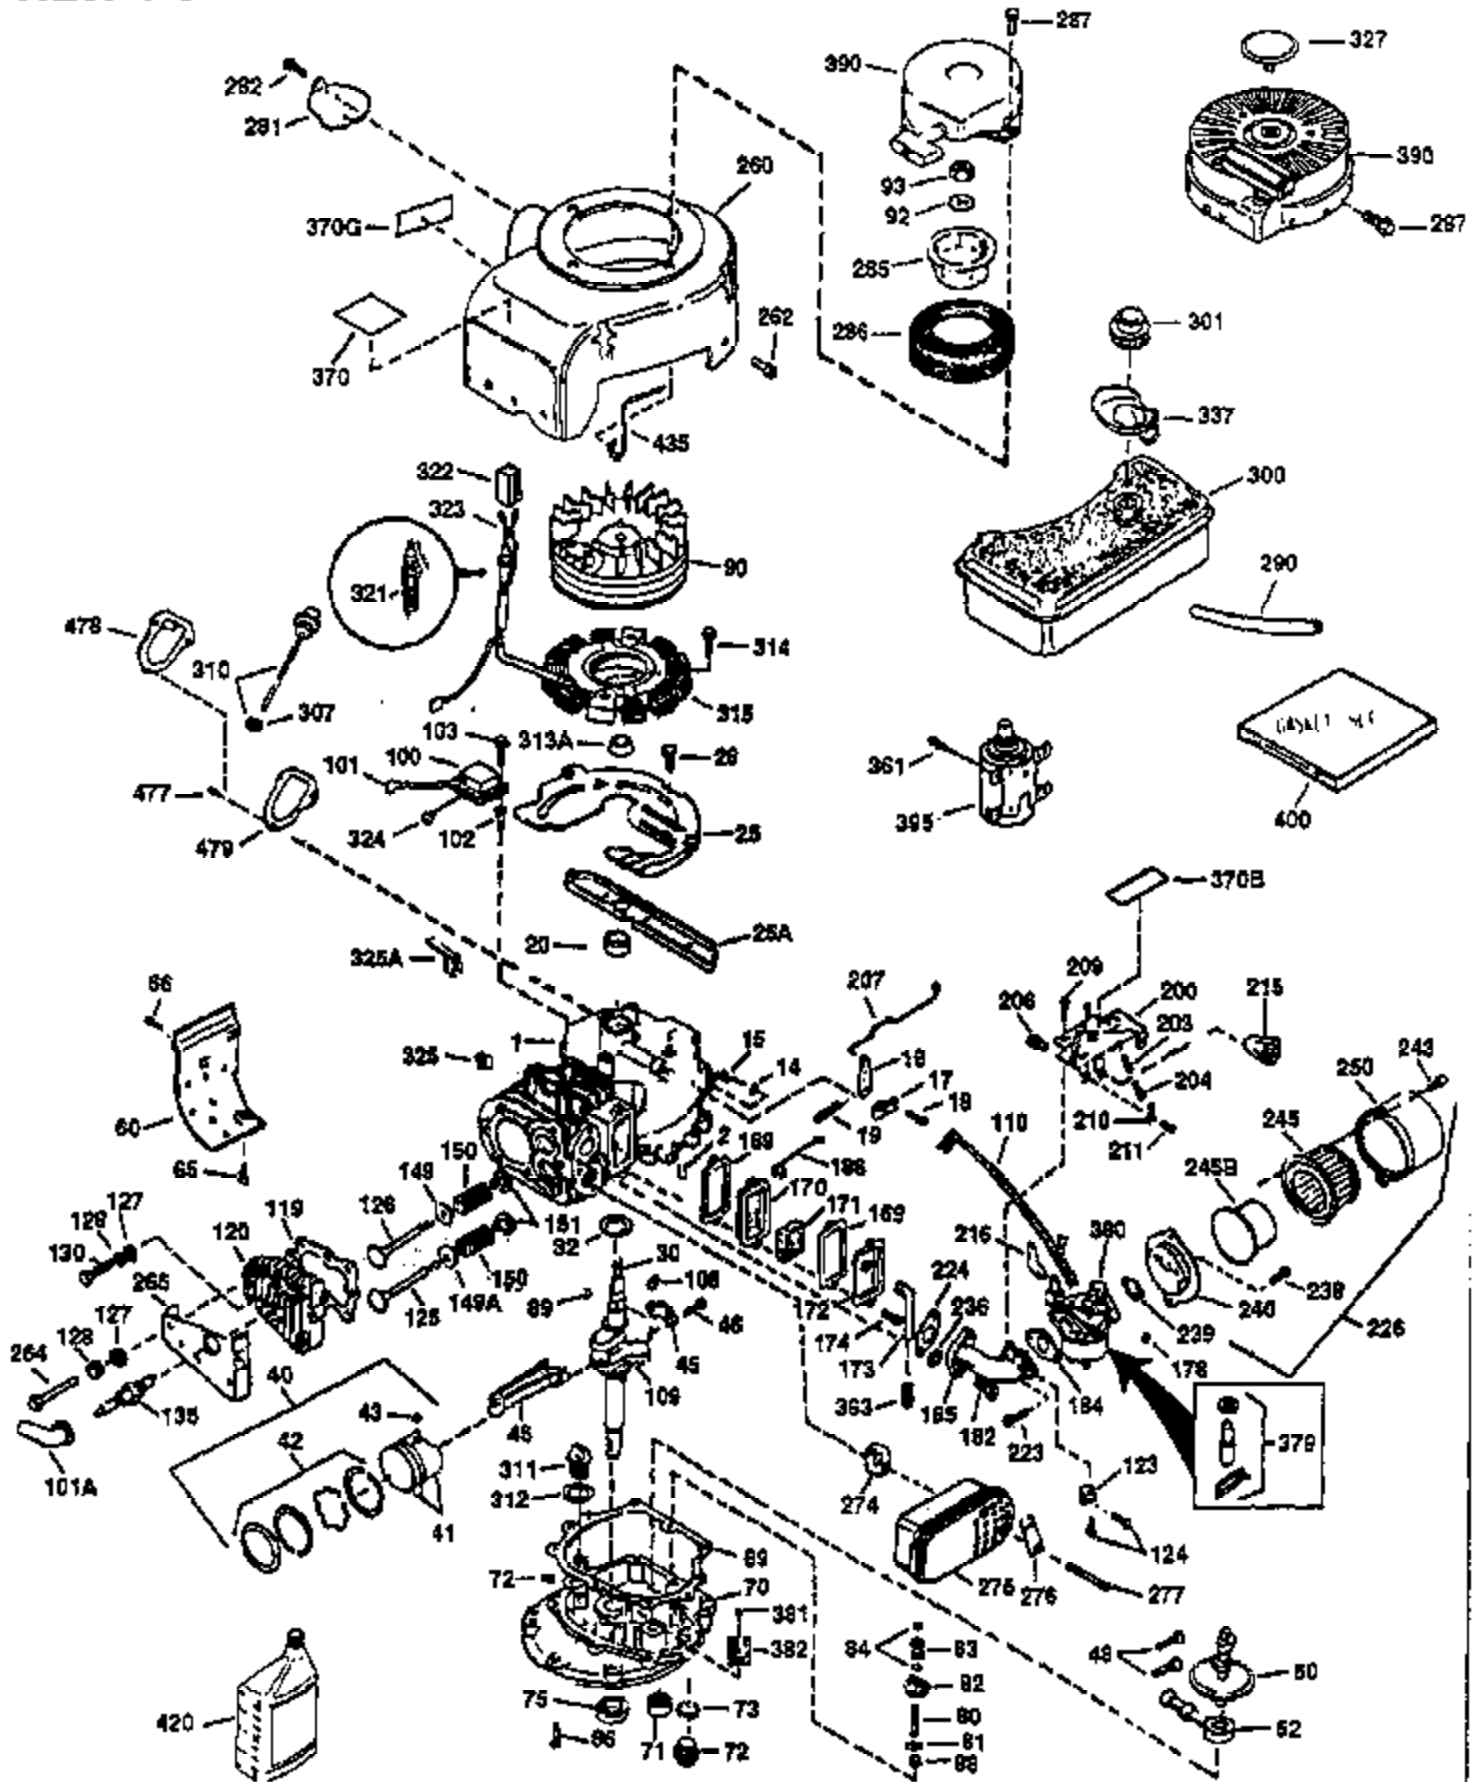

## Engine Parts List #1

Ref #	Part Number	Qty	Description
1	34913A	1	Cylinder (Incl. 2 & 20)
2	27652	2	Dowel Pin
14	28277	1	Washer
15	30669	1	Governor Rod (Incl. 14)
16	31357	1	Governor Lever
17	31335	1	Governor Lever Clamp
18	650548	1	Screw, 8-32 x 5/16"
19	31361	1	Extension Spring
20	32630	1	Oil Seal
25	29536	1	Blower Housing Baffle
26	650561	2	Screw, 1/4-20 x 5/8"
30	35264	1	Crankshaft
40	34531	1	Piston, Pin & Ring Set (Std.)
40	34532	1	Piston, Pin & Ring Set (.010" OS)
40	34533	1	Piston, Pin & Ring Set (.020" OS)
41	33312B	1	Piston & Pin Ass'y. (Std.) (Incl. 43)
41	33313B	1	Piston & Pin Ass'y. (.010" OS) (Incl. 43)
41	33314B	1	Piston & Pin Ass'y. (.020" OS) (Incl. 43)
42	34854	1	Ring Set (Std.)
42	34855	1	Ring Set (.010" OS)
42	34856	1	Ring Set (.020" OS)
43	27888	2	Piston Pin Retaining Ring
45	31380C	1	Connecting Rod Ass'y. (Incl. 46)
46	650662C	2	Connecting Rod Bolt
48	34034	2	Valve Lifter
50	32114	1	Camshaft
52	31356	1	Oil Pump Ass'y.
60	30622A	1	Blower Housing Extension
64	30063	1	Screw, Torx T-30, 1/4-20 x 1/2"
65	650128	1	Screw, 10-24 x 1/2"
69	30684	1	* Mounting Flange Gasket
70	31471D	1	Mounting Flange (Incl. 72,75,80 & 81)
72	27642	1	Oil Drain Plug
75	27897	1	Oil Seal
80	30668	1	Governor Shaft
81	30590A	2	Washer
82	30591	1	Governor Gear Ass'y. (Incl. 81)
83	30588A	1	Governor Spool
84	29193	2	Retaining Ring
86	650488	7	Screw, 1/4-20 x 1-1/4"
88	31707A	1	Spacer (Incl. 81)
89	32589	1	Flywheel Key
90	611084	1	Flywheel
92	650815	1	Belleville Washer
93	8116	1	Flywheel Nut
100	34443A	1	Solid State Ignition
101	610118	1	Spark Plug Cover
102	650872	2	Solid State Mounting Stud
103	650814	2	Screw, Torx T-15, 10-24 x 1"
110	36230	1	Ground Wire
119	28938C	1	* Cylinder Head Gasket
120	30938A	1	Cylinder Head
125	27878A	1	Exhaust Valve (Std.) (Incl. 151)
125	27880A	1	Exhaust Valve (1/32" OS) (Incl. 151)
126	32783	1	Intake Valve (Std.) (Incl. 151)
126	32784	1	Intake Valve (1/32" OS) (Incl. 151)
127	650691	8	Washer
128	650690	8	Belleville Washer