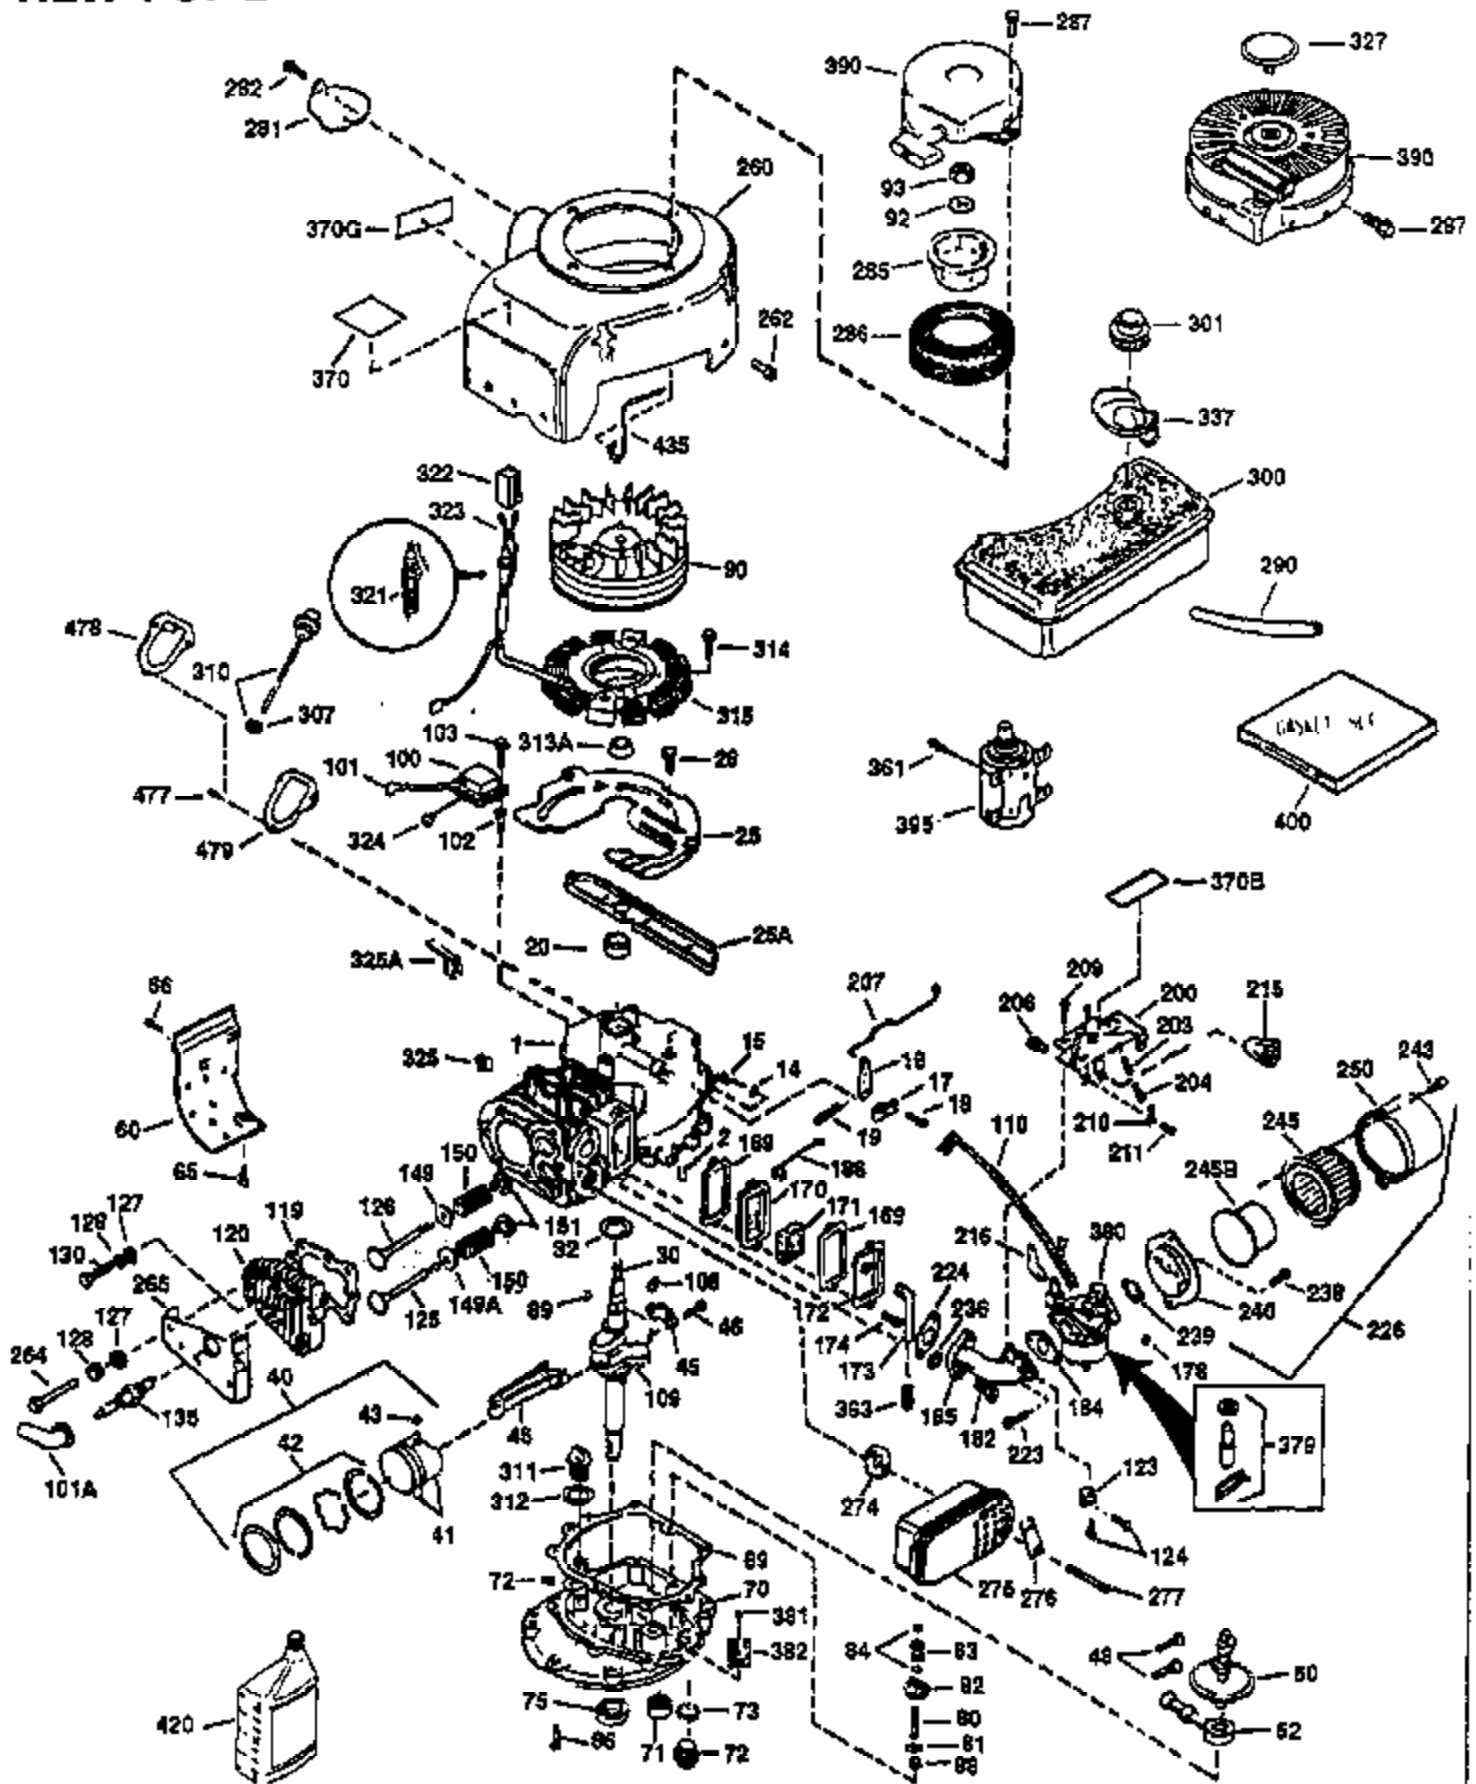

ILLUSTRATION SHOWS TYPICAL PARTS ONLY. ORDER BY PART NUMBER. PARTS NOT LISTED ARE SUPPLIED BY OEM.

VIEW 1 OF 2

Engine Parts List #1

Ref #	Part Number	Qty	Description
1	34913A	1	Cylinder (Incl. 2 & 20)
2	27652	2	Dowel Pin
14	28277	1	Washer
15	30669	1	Governor Rod (Incl. 14)
16	31357	1	Governor Lever
17	31335	1	Governor Lever Clamp
18	650548	1	Screw, 8-32 x 5/16"
19	31361	1	Extension Spring
20	32630	1	Oil Seal
25	35256A	1	Blower Housing Baffle
26	650561	2	Screw, 1/4-20 x 5/8"
30	34879	1	Crankshaft
40	34531	1	Piston, Pin & Ring Set (Std.)
40	34532	1	Piston, Pin & Ring Set (.010" OS)
40	34533	1	Piston, Pin & Ring Set (.020" OS)
41	33312B	1	Piston & Pin Ass'y. (Std.) (Incl. 43)
41	33313B	1	Piston & Pin Ass'y. (.010" OS) (Incl. 43)
41	33314B	1	Piston & Pin Ass'y. (.020" OS) (Incl. 43)
42	34854	1	Ring Set (Std.)
42	34855	1	Ring Set (.010" OS)
42	34856	1	Ring Set (.020" OS)
43	27888	2	Piston Pin Retaining Ring
45	31380C	1	Connecting Rod Ass'y. (Incl. 46)
46	650662C	2	Connecting Rod Bolt
48	34034	2	Valve Lifter
50	32114	1	Camshaft
52	31356	1	Oil Pump Ass'y.
60	30622A	1	Blower Housing Extension
64	30063	1	Screw, Torx T-30, 1/4-20 x 1/2"
65	650128	1	Screw, 10-24 x 1/2"
69	30684	1	* Mounting Flange Gasket
70	31471D	1	Mounting Flange (Incl. 72,72A,75,80 & 81)
72	27642	1	Oil Drain Plug
72A	28582	2	Oil Drain Plug
75	27897	1	Oil Seal
80	30668	1	Governor Shaft
81	30590A	2	Washer
82	30591	1	Governor Gear Ass'y. (Incl. 81)
83	30588A	1	Governor Spool
84	29193	2	Retaining Ring
86	650488	7	Screw, 1/4-20 x 1-1/4"
88	31707A	1	Spacer (Incl. 81)
89	32589	1	Flywheel Key
90	611042	1	Flywheel (w/Ring Gear)
92	650815	1	Belleville Washer
93	8116	1	Flywheel Nut
103	650489	2	Screw, 1/4-20 x 5/8"
110	34235	1	Ground Wire
119	28938C	1	* Cylinder Head Gasket
120	30938A	1	Cylinder Head
125	27878A	1	Exhaust Valve (Std.) (Incl. 151)
125	27880A	1	Exhaust Valve (1/32" OS) (Incl. 151)
126	32783	1	Intake Valve (Std.) (Incl. 151)
126	32784	1	Intake Valve (1/32" OS) (Incl. 151)
127	650691	8	Washer
128	650690	8	Belleville Washer
130	650697A	8	Screw, 5/16-18 x 2-1/2"
135	33636	1	Resistor Spark Plug (RJ17LM)